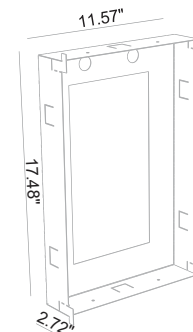

REQUIRED ACCESSORIES

Installation

721 01 000
Outer Casing
Housing -
perforated aluminum

Job Name/Date:

Fixture Type Designation: