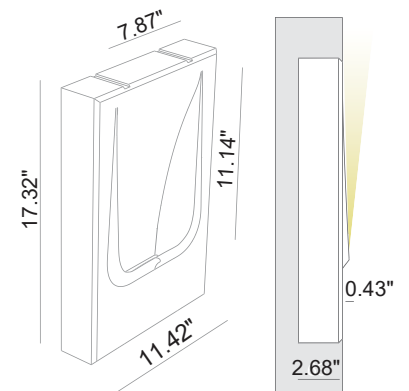

MOVE OUT IP20

Move Out is a recessed wall luminaire for indoor installation that has a rounded, new edge design which has a shadow line that moves out from the wall. It is the complement of Move In.

Wall Cut-Out: 11.61" x 17.52"
Fixture Dimensions

TECHNICAL DATA

Wattage / Input	6W, 6.5W, 6.8W (350mA)
Power Supply	Remote, not included. See page 2.
Construction	Body: CALCYT® Plaster
CCT	2200K, 2700K, 3000K, 4000K, WarmDim
CRI	>80 and >90
Delivered Lumens	1000 lm (3000K)
Efficacy	147.1 lm/W
Optics	Fixed
Finishes	Paintable Plaster
Fixture Dimensions	11.42" l x 2.68" w x 17.32" h
Cut-out Dimension	11.61" x 17.52"
Color Consistency	2-Step MacAdam, 4-Step MacAdam (WarmDim)
IP Rating	IP20

ORDERING INFORMATION

Example: 121 71 500. Accessories / Power Supplies ordered separately.

Model No.	Description
121 71 500 - 2200K (6.5W 600 lm)	Phase Dim
121 71 000 - 2700K (6.5W 600 lm)	Phase Dim
121 71 100 - 3000K (6.5W 600 lm)	Phase Dim
121 61 500 - 2200K (6.5W 600 lm)	0-10V Dim
121 61 000 - 2700K (6.5W 600 lm)	0-10V Dim
121 61 100 - 3000K (6.5W 600 lm)	0-10V Dim
121 73 000 - 2700K (6.8W 1000 lm)	Phase Dim
121 73 100 - 3000K (6.8W 1000 lm)	Phase Dim
121 73 200 - 4000K (6.8W 1000 lm)	Phase Dim
121 63 000 - 2700K (6.8W 1000 lm)	0-10V Dim
121 63 100 - 3000K (6.8W 1000 lm)	0-10V Dim
121 63 200 - 4000K (6.8W 1000 lm)	0-10V Dim
121 71 600 - WarmDim (6W 500 lm)	Phase Dim
121 61 600 - WarmDim (6W 500 lm)	0-10V Dim