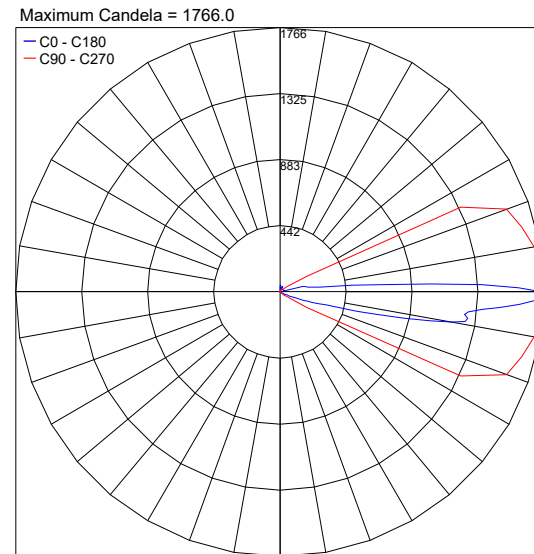

TECHNICAL DATA

Wattage / Input	4W (24VDC)
Power Supply	Remote, not included. See page 2.
Construction	Body: Anodized Anticorodal Aluminum AISI 316L Stainless Steel Cable Length: 1.64'
CCT	2700K, 3000K, 4000K
BUG Rating	B0-U3-G3 (3000K)
Delivered Lumens	475 lm (3000K)
Efficacy	118.7 lm/W (3000K)
Optics	Asymmetric
Finishes	Stainless Steel
Fixture Dimensions	Ø3.15" x 1.97" h
Cut-Out Size	Ø1.89"
Color Consistency	<3-Step MacAdam
IP Rating	IP67
Impact Resistance	IK10
Driveover Capacity	Up to 6614 lbs

Fixture Dimensions

ORDERING INFORMATION

Example: LM07.104038.US.05.AS.BP. Accessories / Power Supplies ordered separately.

LM07.104038.US	05	AS	
Model No.	Finish	Optic	CCT
LM07.104038.US	05 - Stainless	AS - Asymmetric	BC - 2700K BP - 3000K BF - 4000K

For other power supply options consult factory.

ACCESSORIES - Installation

LM20.104145

Outer Casing IP20

Sizes Ø3.54" x 3.35" h

For in-grade use

PHOTOMETRIC DATA

Note: All photometric data is 3000K