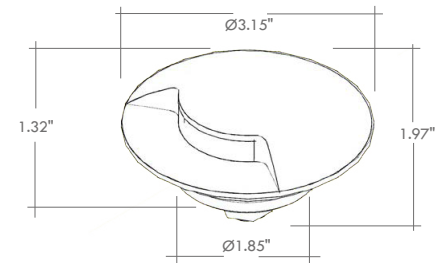

Nail Pro is an IP67-rated, in-grade uplight suitable for ground or wall installation, perfect for marking paths, transforming corridors and lighting stairs. Nail Pro comes in 3 color temperatures and 4 different directional beam options. Nail Pro 1 is the single direction beam version in a stainless steel finish.

TECHNICAL DATA

Wattage / Input	4W (24VDC)
Power Supply	Remote, not included. See page 2.
Construction	Body: Anodized Anticorodal Aluminum AISI 316L Stainless Steel Cable Length: 1.64'
CCT	2700K, 3000K, 4000K
BUG Rating	B0-U3-G3 (3000K)
Delivered Lumens	475 lm (3000K)
Efficacy	118.7 lm/W (3000K)
Optics	Asymmetric
Finishes	Stainless Steel
Fixture Dimensions	Ø3.15" x 1.97" h
Cut-Out Size	Ø1.89"
Color Consistency	<3-Step MacAdam
IP Rating	IP67
Impact Resistance	IK10
Driveover Capacity	Up to 6614 lbs

Fixture Dimensions

ORDERING INFORMATION

Example: LM07.104038.US.05.AS.BP. Accessories / Power Supplies ordered separately.

LM07.104038.US	05	AS	
Model No.	Finish	Optic	CCT
LM07.104038.US	05 - Stainless	AS - Asymmetric	BC - 2700K BP - 3000K BF - 4000K

For other power supply options consult factory.

ACCESSORIES - Installation

LM20.104145

Outer Casing IP20

Sizes Ø3.54" x 3.35" h

For in-grade use

PHOTOMETRIC DATA

Note: All photometric data is 3000K