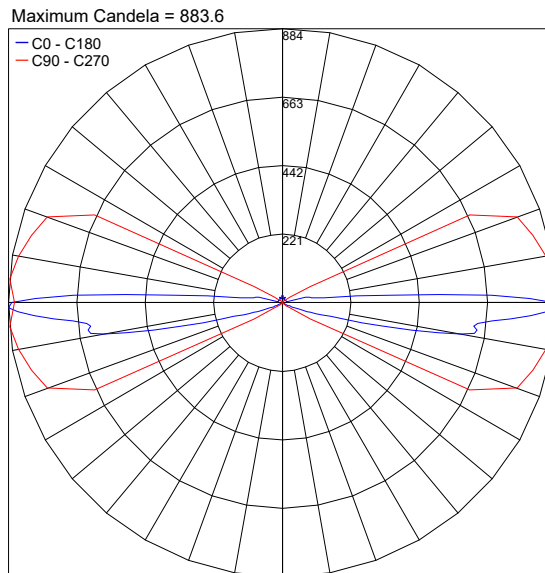

TECHNICAL DATA

Wattage / Input	4W (24VDC)
Power Supply	Remote, not included. See page 2.
Construction	Body: Anodized Anticorodal Aluminum AISI 316L Stainless Steel Cable Length: 1.64'
CCT	2700K, 3000K, 4000K
BUG Rating	B0-U3-G2 (3000K)
Delivered Lumens	475 lm (3000K)
Efficacy	118.8 lm/W (3000K)
Optics	Asymmetric
Finishes	Stainless Steel
Fixture Dimensions	Ø3.15" x 1.97" h
Cut-Out Size	Ø1.89"
Color Consistency	<3-Step MacAdam
IP Rating	IP67
Impact Resistance	IK10
Driveover Capacity	Up to 6614 lbs

Fixture Dimensions

ORDERING INFORMATION

Example: LM07.104039.US.05.AS.BP. Accessories / Power Supplies ordered separately.

LM07.104039.US	05	AS	
Model No.	Finish	Optic	CCT
LM07.104039.US	05 - Stainless	AS - Asymmetric	BC - 2700K BP - 3000K BF - 4000K

For other power supply options consult factory.

ACCESSORIES - Installation

LM20.104145

Outer Casing IP20

Sizes Ø3.54" x 3.35" h

For in-grade use

PHOTOMETRIC DATA

Note: All photometric data is 3000K