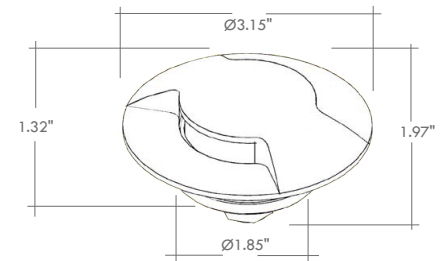

Nail Pro is an IP67-rated, in-grade upright suitable for ground or wall installation, perfect for marking paths, transforming corridors and lighting stairs. Nail Pro comes in 3 color temperatures and 4 different directional beam options. Nail Pro 2 is the double direction beam version in a stainless steel finish.

TECHNICAL DATA

Wattage / Input	4W (24VDC)
Power Supply	Remote, not included. See page 2.
Construction	Body: Anodized Anticorodal Aluminum AISI 316L Stainless Steel Cable Length: 1.64'
CCT	2700K, 3000K, 4000K
BUG Rating	B0-U3-G2 (3000K)
Delivered Lumens	475 lm (3000K)
Efficacy	118.8 lm/W (3000K)
Optics	Asymmetric
Finishes	Stainless Steel
Fixture Dimensions	Ø3.15" x 1.97" h
Cut-Out Size	Ø1.89"
Color Consistency	<3-Step MacAdam
IP Rating	IP67
Impact Resistance	IK10
Driveover Capacity	Up to 6614 lbs

Fixture Dimensions

ORDERING INFORMATION

Example: LM07.104039.US.05.AS.BP. Accessories / Power Supplies ordered separately.

LM07.104039.US	05	AS	
Model No.	Finish	Optic	CCT
LM07.104039.US	05 - Stainless	AS - Asymmetric	BC - 2700K BP - 3000K BF - 4000K

For other power supply options consult factory.

ACCESSORIES - Installation

LM20.104145

Outer Casing IP20

Sizes Ø3.54" x 3.35" h

For in-grade use

PHOTOMETRIC DATA

Note: All photometric data is 3000K