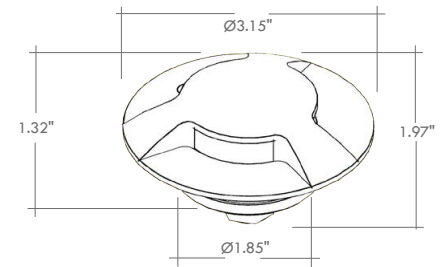

Nail Pro is an IP67-rated, in-grade upright suitable for ground or wall installation, perfect for marking paths, transforming corridors and lighting stairs. Nail Pro comes in 3 color temperatures and 4 different directional beam options. Nail Pro 3 is the triple direction beam version in a stainless steel finish.

TECHNICAL DATA

Wattage / Input	4W (24VDC)
Power Supply	Remote, not included. See page 2.
Construction	Body: Anodized Anticorodal Aluminum AISI 316L Stainless Steel Cable Length: 1.64'
CCT	2700K, 3000K, 4000K
Delivered Lumens	475 lm (3000K)
Efficacy	118.8 lm/W (3000K)
Optics	Asymmetric
Finishes	Stainless Steel
Fixture Dimensions	Ø3.15" x 1.97" h
Cut-Out Size	Ø1.89"
Color Consistency	<3-Step MacAdam
IP Rating	IP67
Impact Resistance	IK10
Driveover Capacity	Up to 6614 lbs

Fixture Dimensions

ORDERING INFORMATION

Example: LM07.104040.US.05.AS.BP. Accessories / Power Supplies ordered separately.

LM07.104040.US	05	AS	
Model No.	Finish	Optic	CCT
LM07.104040.US	05 - Stainless	AS - Asymmetric	BC - 2700K BP - 3000K BF - 4000K

For other power supply options consult factory.

ACCESSORIES - Installation

LM20.104145

Outer Casing IP20

Sizes Ø3.54" x 3.35" h

For in-grade use

PHOTOMETRIC DATA

Note: All photometric data is 3000K