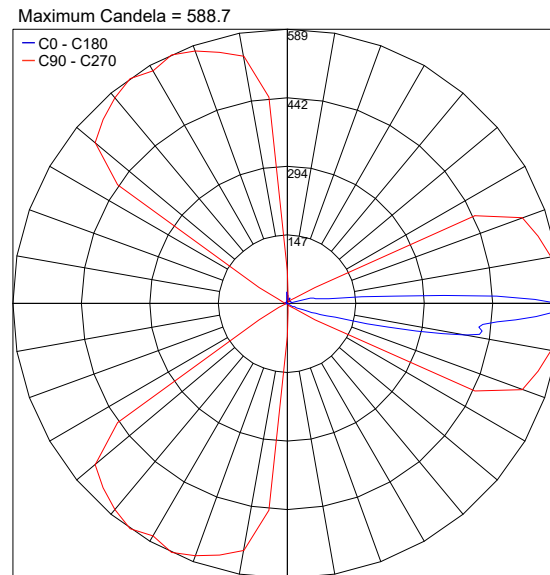

TECHNICAL DATA

Wattage / Input	4W (24VDC)
Power Supply	Remote, not included. See page 2.
Construction	Body: Anodized Anticorodal Aluminum AISI 316L Stainless Steel Cable Length: 1.64'
CCT	2700K, 3000K, 4000K
Delivered Lumens	475 lm (3000K)
Efficacy	118.8 lm/W (3000K)
Optics	Asymmetric
Finishes	Stainless Steel
Fixture Dimensions	Ø3.15" x 1.97" h
Cut-Out Size	Ø1.89"
Color Consistency	<3-Step MacAdam
IP Rating	IP67
Impact Resistance	IK10
Driveover Capacity	Up to 6614 lbs

Fixture Dimensions

ORDERING INFORMATION

Example: LM07.104040.US.05.AS.BP. Accessories / Power Supplies ordered separately.

LM07.104040.US	05	AS	
Model No.	Finish	Optic	CCT
LM07.104040.US	05 - Stainless	AS - Asymmetric	BC - 2700K BP - 3000K BF - 4000K

For other power supply options consult factory.

ACCESSORIES - Installation

LM20.104145

Outer Casing IP20

Sizes Ø3.54" x 3.35" h

For in-grade use

PHOTOMETRIC DATA

Note: All photometric data is 3000K