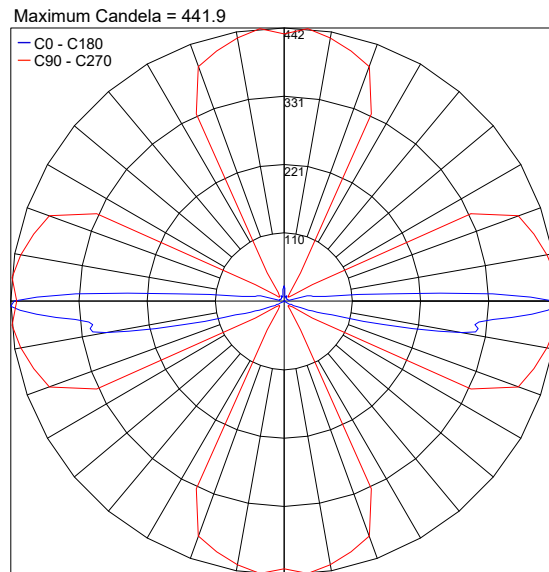

TECHNICAL DATA

Wattage / Input	4W (24VDC)
Power Supply	Remote, not included. See page 2.
Construction	Body: Anodized Anticorodal Aluminum AISI 316L Stainless Steel Cable Length: 1.64'
CCT	2700K, 3000K, 4000K
BUG Rating	B0-U3-G2 (3000K)
Delivered Lumens	475 lm (3000K)
Efficacy	118.8 lm/W (3000K)
Optics	Asymmetric
Finishes	Stainless Steel
Fixture Dimensions	Ø3.15" x 1.97" h
Cut-Out Size	Ø1.89"
Color Consistency	<3-Step MacAdam
IP Rating	IP67
Impact Resistance	IK10
Driveover Capacity	Up to 6614 lbs

Fixture Dimensions

ORDERING INFORMATION

Example: LM07.104041.US.05.AS.BP. Accessories / Power Supplies ordered separately.

LM07.104041.US	05	AS	
Model No.	Finish	Optic	CCT
LM07.104041.US	05 - Stainless	AS - Asymmetric	BC - 2700K BP - 3000K BF - 4000K

For other power supply options consult factory.

ACCESSORIES - Installation

LM20.104145

Outer Casing IP20
 Sizes Ø3.54" x 3.35" h
 For in-grade use

PHOTOMETRIC DATA

Note: All photometric data is 3000K

PHOTOMETRIC FILENAME : NAIL PRO 4 3000K LM07.104041.05.AS.BP.IES