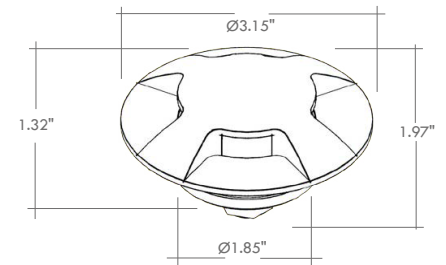

Nail Pro is an IP67-rated, in-grade upright suitable for ground or wall installation, perfect for marking paths, transforming corridors and lighting stairs. Nail Pro comes in 3 color temperatures and 4 different directional beam options. Nail Pro 4 is the four direction beam version in a stainless steel finish.

TECHNICAL DATA

Wattage / Input	4W (24VDC)
Power Supply	Remote, not included. See page 2.
Construction	Body: Anodized Anticorodal Aluminum AISI 316L Stainless Steel Cable Length: 1.64'
CCT	2700K, 3000K, 4000K
BUG Rating	B0-U3-G2 (3000K)
Delivered Lumens	475 lm (3000K)
Efficacy	118.8 lm/W (3000K)
Optics	Asymmetric
Finishes	Stainless Steel
Fixture Dimensions	Ø3.15" x 1.97" h
Cut-Out Size	Ø1.89"
Color Consistency	<3-Step MacAdam
IP Rating	IP67
Impact Resistance	IK10
Driveover Capacity	Up to 6614 lbs

Fixture Dimensions

ORDERING INFORMATION

Example: LM07.104041.US.05.AS.BP. Accessories / Power Supplies ordered separately.

LM07.104041.US	05	AS	
Model No.	Finish	Optic	CCT
LM07.104041.US	05 - Stainless	AS - Asymmetric	BC - 2700K BP - 3000K BF - 4000K

For other power supply options consult factory.

ACCESSORIES - Installation

LM20.104145

Outer Casing IP20
 Sizes Ø3.54" x 3.35" h
 For in-grade use

PHOTOMETRIC DATA

Note: All photometric data is 3000K

PHOTOMETRIC FILENAME : NAIL PRO 4 3000K LM07.104041.05.AS.BP.IES