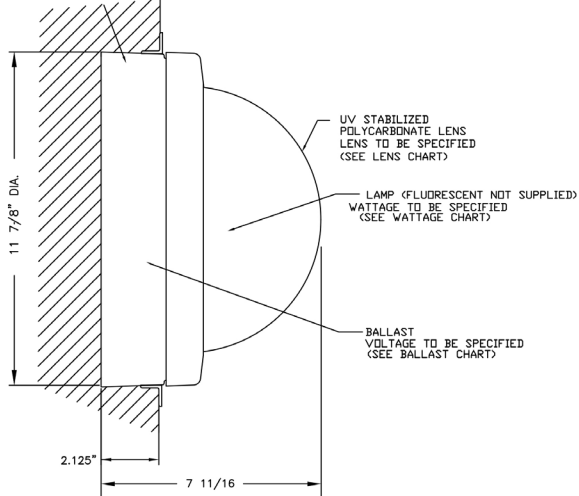

CAST ALUMINUM GUARD
POLYESTER POWDER COATED
COLOR TO BE SPECIFIED
(SEE FINISH CHART)