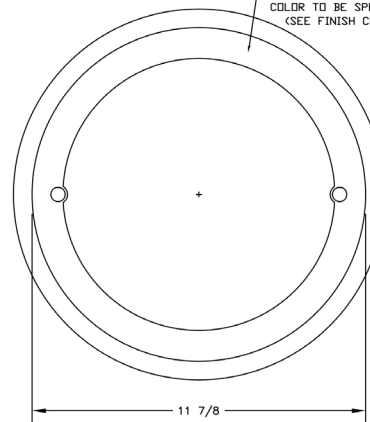

CAST ALUMINUM GUARD
POLYESTER POWDER COATED
COLOR TO BE SPECIFIED
(SEE FINISH CHART)