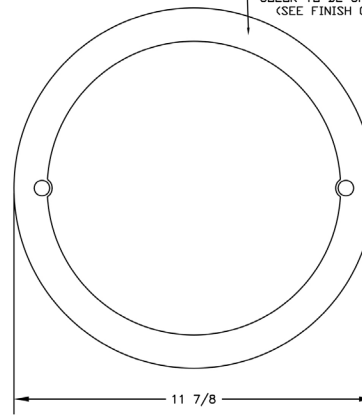

CAST ALUMINUM GUARD
POLYESTER POWDER COATED
COLOR TO BE SPECIFIED
(SEE FINISH CHART)