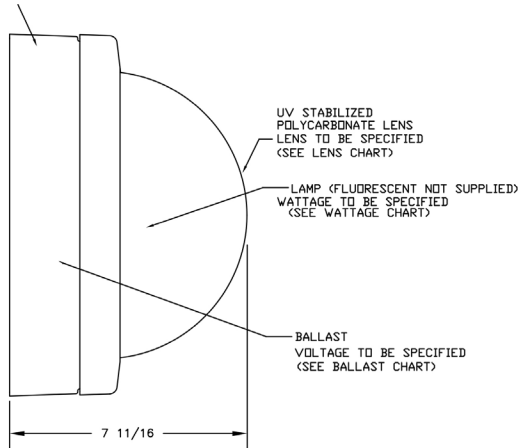

FIXTURE DIMENSIONS

CAST ALUMINUM BODY
POLYESTER POWDER COATED
COLOR TO BE SPECIFIED
(SEE FINISH CHART)