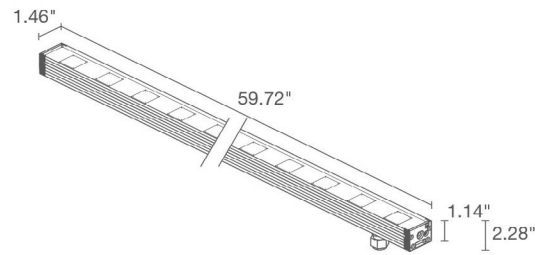

NEVA 1.2

Job Name/Date:

Fixture Type Designation: