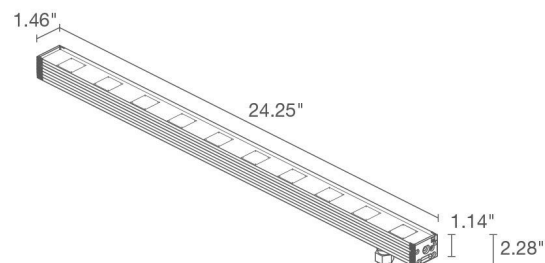

NEVA 1 SURFACE

NEVA 1.0, 1.1, 1.2 and MINI 1

TECHNICAL DATA

	NEVA MINI 1		NEVA 1.0		NEVA 1.1		NEVA 1.2	
Wattage	9W	13W	18W	25W	27W	38W	45W	63W
Delivered Lumens (3000K)	575 lm	805 lm	1150 lm	1610 lm	1715 lm	2401 lm	2875 lm	4025 lm
Fixture Dim. (l,w,h)	12.44" x 1.46" x 2.28"		24.25" x 1.46" x 2.28"		36.06" x 1.46" x 2.28"		59.72" x 1.46" x 2.28"	
Fixture Weight	1.30 lbs		2.54 lbs		3.62 lbs		6.06 lbs	
LED Source	5 power LEDs, LED spacing 2.36"		10 power LEDs, LED spacing 2.36"		15 power LEDs, LED spacing 2.36"		25 power LEDs, LED spacing 2.36"	

NEVA 1.0

Job Name/Date:

Fixture Type Designation: