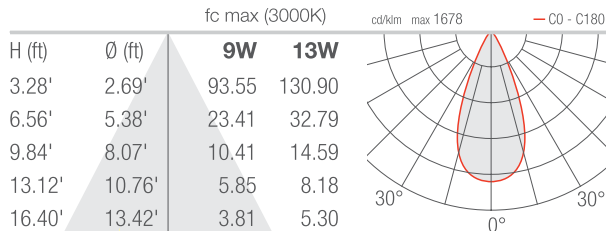

NEVA 1 SURFACE

NEVA 1.0, 1.1, 1.2 and MINI 1

PHOTOMETRIC DATA

Note all Photometry is CRI 80, 3000K

NEVA MINI 1

S - 11°

M - 30°

L - 45°

W - 12°x40°

NEVA 1.0

S - 11°

M - 30°

L - 45°

W - 12°x40°

Job Name/Date:

Fixture Type Designation: