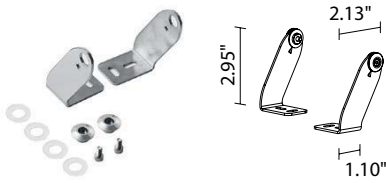

NEVA 1 SURFACE

NEVA 1.0, 1.1, 1.2 and MINI 1

SUGGESTED POWER SUPPLIES

24VDC

Part Number	Description	Input/Output	# of Fixtures / Power Supply								
			Neva Mini 1		Neva 1.0		Neva 1.1		Neva 1.2		
			9W	13W	18W	25W	27W	38W	45W	63W	
PPLT00632	0-10V Dimming (Dim to Off)	120-277VAC to 24VDC, 12W, Class 2	1-1	-	-	-	-	-	-	-	-
PPLT00157	Non-Dim	120VAC to 24VDC, 60W	1-5	1-3	1-2	1-1	1-1	1-1	1-1	1-1	-
PPLT00599	ELV / TRIAC & 0-10V Dimming (100 to 0%)	120-277VAC to 24VDC, 96W, Class 2	1-8	1-5	1-4	1-3	1-2	1-2	1-1	1-1	
PPLT00284	Non-Dim	120-277VAC to 24VDC, 100W	1-8	1-6	1-4	1-3	1-2	1-2	1-1	1-1	
PPLT00543	0-10V Dimming to 15% (-40°C / -40°F cold weather start)	120-277VAC to 24VDC, 100W	2-8	1-6	1-4	1-3	1-2	1-2	1-1	1-1	

For other power supply options consult factory.

ACCESSORIES - Installation

WM0601
Pair of brackets 2.95" h