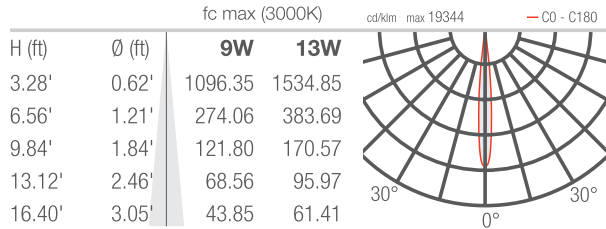

NEVA 1 SURFACE

NEVA 1.0, 1.1, 1.2 and MINI 1

PHOTOMETRIC DATA

Note all Photometry is CRI 80, 3000K

NEVA MINI 1

S - 11°