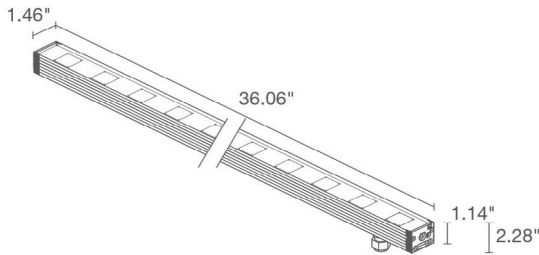

NEVA 1 SURFACE

NEVA 1.0, 1.1, 1.2 and MINI 1

TECHNICAL DATA

	NEVA MINI 1		NEVA 1.0		NEVA 1.1		NEVA 1.2	
Wattage	9W	13W	18W	25W	27W	38W	45W	63W
Delivered Lumens (3000K)	575 lm	805 lm	1150 lm	1610 lm	1715 lm	2401 lm	2875 lm	4025 lm
Fixture Dim. (l,w,h)	12.44" x 1.46" x 2.28"		24.25" x 1.46" x 2.28"		36.06" x 1.46" x 2.28"		59.72" x 1.46" x 2.28"	
Fixture Weight	1.30 lbs		2.54 lbs		3.62 lbs		6.06 lbs	
LED Source	5 power LEDs, LED spacing 2.36"		10 power LEDs, LED spacing 2.36"		15 power LEDs, LED spacing 2.36"		25 power LEDs, LED spacing 2.36"	

NEVA 1.1

Job Name/Date:

Fixture Type Designation: