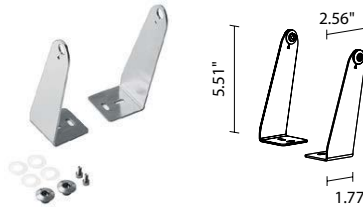

WM0602
Pair of brackets 5.51" h