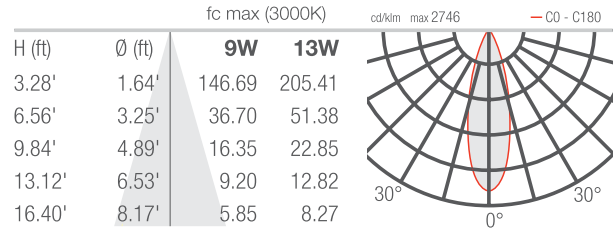

NEVA 1 SURFACE

NEVA 1.0, 1.1, 1.2 and MINI 1

PHOTOMETRIC DATA

Note all Photometry is CRI 80, 3000K

NEVA MINI 1

S - 11°

M - 30°

L - 45°

W - 12°x40°

NEVA 1.0

S - 11°

M - 30°

L - 45°

W - 12°x40°

Job Name/Date:

Fixture Type Designation: