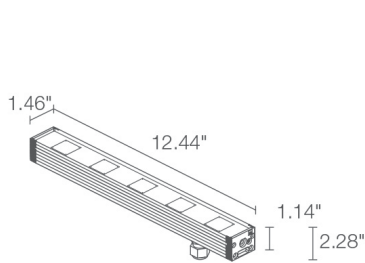

NEVA 1 SURFACE

NEVA 1.0, 1.1, 1.2 and MINI 1

TECHNICAL DATA

	NEVA MINI 1		NEVA 1.0		NEVA 1.1		NEVA 1.2	
Wattage	9W	13W	18W	25W	27W	38W	45W	63W
Delivered Lumens (3000K)	575 lm	805 lm	1150 lm	1610 lm	1715 lm	2401 lm	2875 lm	4025 lm
Fixture Dim. (l,w,h)	12.44" x 1.46" x 2.28"		24.25" x 1.46" x 2.28"		36.06" x 1.46" x 2.28"		59.72" x 1.46" x 2.28"	
Fixture Weight	1.30 lbs		2.54 lbs		3.62 lbs		6.06 lbs	
LED Source	5 power LEDs, LED spacing 2.36"		10 power LEDs, LED spacing 2.36"		15 power LEDs, LED spacing 2.36"		25 power LEDs, LED spacing 2.36"	

NEVA MINI 1