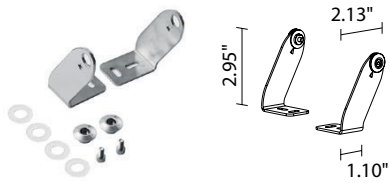

NEVA 1 SURFACE

NEVA 1.0, 1.1, 1.2 and MINI 1

ACCESSORIES - Installation

WM0601

Pair of brackets 2.95" h