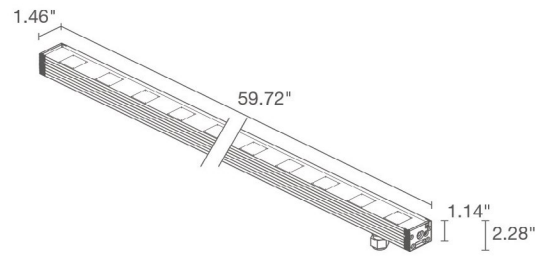

NEVA 1.2

Job Name/Date:

Fixture Type Designation: