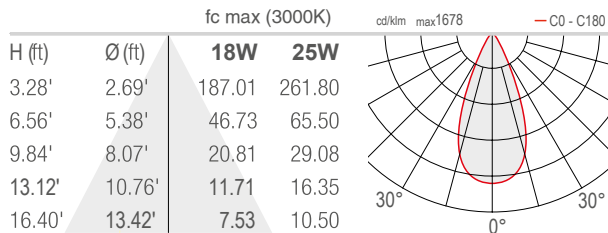

TECHNICAL DATA

Wattage / Input	See Chart on page 2. (24VDC)
Power Supply	Remote, not included. See page 3.
Construction	Body: Anodized Aluminum Lens: Tempered and Serigraphed Glass Cable Length: 4.92' standard
CCT	2700K, 3000K, 4000K
CRI	CRI >80
Delivered Lumens	See Chart on page 2.
Efficacy	62-64 lm/W
Optics	11°, 30°, 45°, 10°x40°
Finishes	N/A
Cut-Out Dimensions	See Chart on page 2.
Fixture Dimensions	See Chart on page 2.
Fixture Weight	See Chart on page 2.
LED Source	See Chart on page 2.
Lumen Maintenance	L85, B10>50,000hrs
Color Consistency	3-Step MacAdam
Operating Temp.	-4°F to +113°F
IP Rating	IP67
Impact Rating	IK06

M - 30°

L - 45°

W - 12°x40°

NEVA 1.0

S - 11°

M - 30°

L - 45°

W - 12°x40°