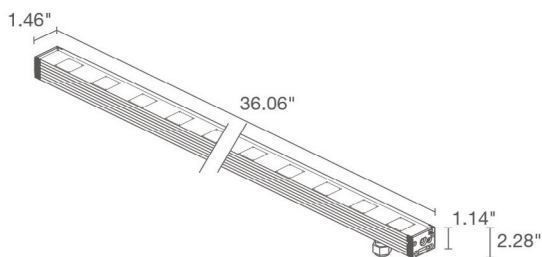

NEVA 1 SURFACE

NEVA 1.0, 1.1, 1.2 and MINI 1

TECHNICAL DATA

	NEVA MINI 1		NEVA 1.0		NEVA 1.1		NEVA 1.2	
Wattage	9W	13W	18W	25W	27W	38W	45W	63W
Delivered Lumens (3000K)	575 lm	805 lm	1150 lm	1610 lm	1715 lm	2401 lm	2875 lm	4025 lm
Fixture Dim. (l,w,h)	12.44" x 1.46" x 2.28"		24.25" x 1.46" x 2.28"		36.06" x 1.46" x 2.28"		59.72" x 1.46" x 2.28"	
Fixture Weight	1.30 lbs		2.54 lbs		3.62 lbs		6.06 lbs	
LED Source	5 power LEDs, LED spacing 2.36"		10 power LEDs, LED spacing 2.36"		15 power LEDs, LED spacing 2.36"		25 power LEDs, LED spacing 2.36"	

NEVA 1.1

Job Name/Date:

Fixture Type Designation: