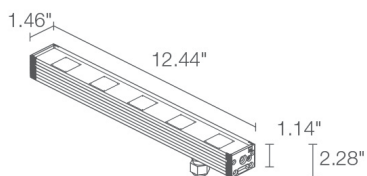

TECHNICAL DATA

Wattage / Input	See Chart on page 2. (24VDC)
Power Supply	Remote, not included. See page 3.
Construction	Body: Anodized Aluminum Lens: Tempered and Serigraphed Glass Cable Length: 4.92' standard
CCT	2700K, 3000K, 4000K
CRI	CRI >80
Delivered Lumens	See Chart on page 2.
Efficacy	62-64 lm/W
Optics	11°, 30°, 45°, 10°x40°
Finishes	N/A
Cut-Out Dimensions	See Chart on page 2.
Fixture Dimensions	See Chart on page 2.
Fixture Weight	See Chart on page 2.
LED Source	See Chart on page 2.
Lumen Maintenance	L85, B10>50,000hrs
Color Consistency	3-Step MacAdam
Operating Temp.	-4°F to +113°F
IP Rating	IP67
Impact Rating	IK06

ORDERING INFORMATION

Example: NV12005MA or NV12005MA-3. Accessories / Power Supplies ordered separately.

Model No.	CCT	Optics	Finish	Cable Length
NV0100 - Neva Mini 1 (9W)	F - 2700K	S - 11°	A - Aluminum	4.92' standard
NV0101 - Neva Mini 1 (13W)	5 - 3000K	M - 30°		1 - 16.40'
NV1000 - Neva 1.0 (18W)	9 - 4000K	L - 45°		2 - 32.81'
NV1001 - Neva 1.0 (25W)		W - 10°x40°		3 - 49.21'
NV1100 - Neva 1.1 (27W)				4 - 65.62'
NV1101 - Neva 1.1 (38W)				
NV1200 - Neva 1.2 (45W)				
NV1201 - Neva 1.2 (63W)				

Job Name/Date:

Fixture Type Designation:

NEVA 1 SURFACE

NEVA 1.0, 1.1, 1.2 and MINI 1

TECHNICAL DATA

	NEVA MINI 1		NEVA 1.0		NEVA 1.1		NEVA 1.2	
Wattage	9W	13W	18W	25W	27W	38W	45W	63W
Delivered Lumens (3000K)	575 lm	805 lm	1150 lm	1610 lm	1715 lm	2401 lm	2875 lm	4025 lm
Fixture Dim. (l,w,h)	12.44" x 1.46" x 2.28"		24.25" x 1.46" x 2.28"		36.06" x 1.46" x 2.28"		59.72" x 1.46" x 2.28"	
Fixture Weight	1.30 lbs		2.54 lbs		3.62 lbs		6.06 lbs	
LED Source	5 power LEDs, LED spacing 2.36"		10 power LEDs, LED spacing 2.36"		15 power LEDs, LED spacing 2.36"		25 power LEDs, LED spacing 2.36"	