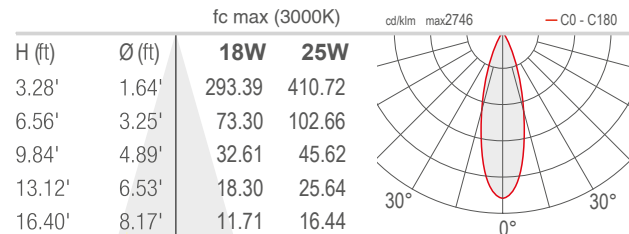

TECHNICAL DATA

Wattage / Input	See Chart on page 2. (24VDC)
Power Supply	Remote, not included. See page 3.
Construction	Body: Anodized Aluminum Lens: Tempered and Serigraphed Glass Cable Length: 4.92' standard
CCT	2700K, 3000K, 4000K
CRI	CRI >80
Delivered Lumens	See Chart on page 2.
Efficacy	62-64 lm/W
Optics	11°, 30°, 45°, 10°x40°
Finishes	N/A
Cut-Out Dimensions	See Chart on page 2.
Fixture Dimensions	See Chart on page 2.
Fixture Weight	See Chart on page 2.
LED Source	See Chart on page 2.
Lumen Maintenance	L85, B10>50,000hrs
Color Consistency	3-Step MacAdam
Operating Temp.	-4°F to +113°F
IP Rating	IP67
Impact Rating	IK06

M - 30°

L - 45°

W - 12°x40°

NEVA 1.0

S - 11°

M - 30°

L - 45°

W - 12°x40°