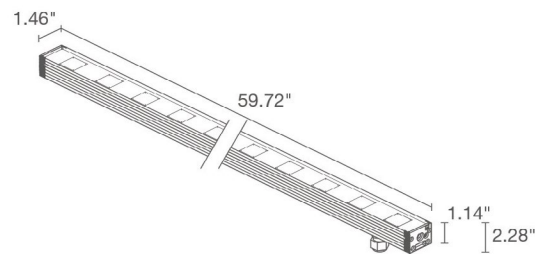

NEVA 1.2

Job Name/Date:

Fixture Type Designation: