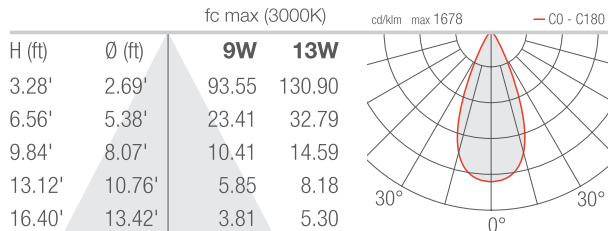

TECHNICAL DATA

Wattage / Input	See Chart on page 2. (24VDC)
Power Supply	Remote, not included. See page 3.
Construction	Body: Anodized Aluminum Lens: Tempered and Serigraphed Glass Cable Length: 4.92' standard
CCT	2700K, 3000K, 4000K
CRI	CRI >80
Delivered Lumens	See Chart on page 2.
Efficacy	62-64 lm/W
Optics	11°, 30°, 45°, 10°x40°
Finishes	N/A
Cut-Out Dimensions	See Chart on page 2.
Fixture Dimensions	See Chart on page 2.
Fixture Weight	See Chart on page 2.
LED Source	See Chart on page 2.
Lumen Maintenance	L85, B10>50,000hrs
Color Consistency	3-Step MacAdam
Operating Temp.	-4°F to +113°F
IP Rating	IP67
Impact Rating	IK06

Job Name/Date:

Fixture Type Designation:

NEVA 1 SURFACE

NEVA 1.0, 1.1, 1.2 and MINI 1

PHOTOMETRIC DATA

Note all Photometry is CRI 80, 3000K

NEVA MINI 1

S - 11°

M - 30°

L - 45°

W - 12°x40°

NEVA 1.0

S - 11°

M - 30°

L - 45°

W - 12°x40°