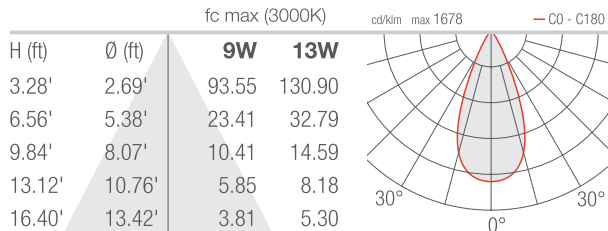

NEVA 1 SURFACE

NEVA 1.0, 1.1, 1.2 and MINI 1

PHOTOMETRIC DATA

Note all Photometry is CRI 80, 3000K

NEVA MINI 1

S - 11°

M - 30°

L - 45°

W - 12°x40°

NEVA 1.0

S - 11°

M - 30°

L - 45°

W - 12°x40°

Job Name/Date:

Fixture Type Designation: