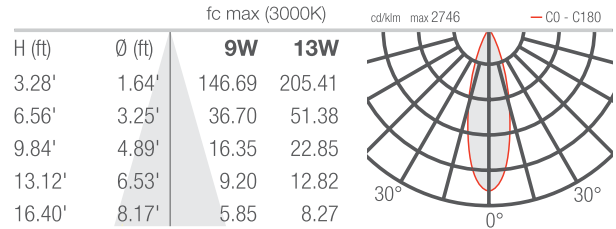

TECHNICAL DATA

Wattage / Input	See Chart on page 2. (24VDC)
Power Supply	Remote, not included. See page 3.
Construction	Body: Anodized Aluminum Lens: Tempered and Serigraphed Glass Cable Length: 4.92' standard
CCT	2700K, 3000K, 4000K
CRI	CRI >80
Delivered Lumens	See Chart on page 2.
Efficacy	62-64 lm/W
Optics	11°, 30°, 45°, 10°x40°
Finishes	N/A
Cut-Out Dimensions	See Chart on page 2.
Fixture Dimensions	See Chart on page 2.
Fixture Weight	See Chart on page 2.
LED Source	See Chart on page 2.
Lumen Maintenance	L85, B10>50,000hrs
Color Consistency	3-Step MacAdam
Operating Temp.	-4°F to +113°F
IP Rating	IP67
Impact Rating	IK06

Job Name/Date:

Fixture Type Designation:

NEVA 1 SURFACE

NEVA 1.0, 1.1, 1.2 and MINI 1

PHOTOMETRIC DATA

Note all Photometry is CRI 80, 3000K

NEVA MINI 1

S - 11°

M - 30°

L - 45°

W - 12°x40°

NEVA 1.0

S - 11°

M - 30°

L - 45°

W - 12°x40°