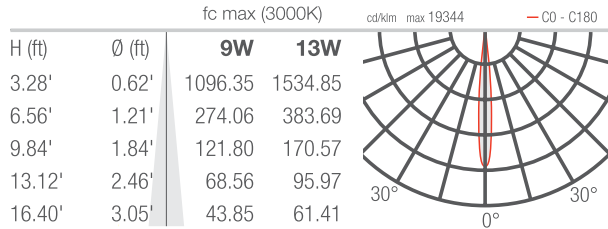

TECHNICAL DATA

Wattage / Input	See Chart on page 2. (24VDC)
Power Supply	Remote, not included. See page 3.
Construction	Body: Anodized Aluminum Lens: Tempered and Serigraphed Glass Cable Length: 4.92' standard
CCT	2700K, 3000K, 4000K
CRI	CRI >80
Delivered Lumens	See Chart on page 2.
Efficacy	62-64 lm/W
Optics	11°, 30°, 45°, 10°x40°
Finishes	N/A
Cut-Out Dimensions	See Chart on page 2.
Fixture Dimensions	See Chart on page 2.
Fixture Weight	See Chart on page 2.
LED Source	See Chart on page 2.
Lumen Maintenance	L85, B10>50,000hrs
Color Consistency	3-Step MacAdam
Operating Temp.	-4°F to +113°F
IP Rating	IP67
Impact Rating	IK06

Job Name/Date:

Fixture Type Designation:

NEVA 1 SURFACE

NEVA 1.0, 1.1, 1.2 and MINI 1

PHOTOMETRIC DATA

Note all Photometry is CRI 80, 3000K

NEVA MINI 1

S - 11°

M - 30°

L - 45°

W - 12°x40°

NEVA 1.0

S - 11°

M - 30°

L - 45°

W - 12°x40°