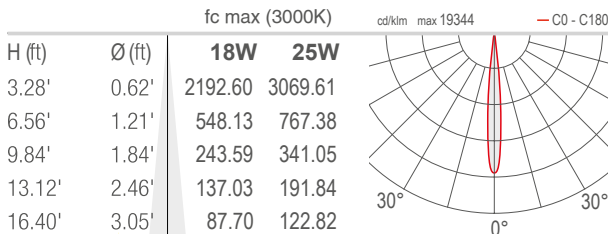

TECHNICAL DATA

Wattage / Input	See Chart on page 2. (24VDC)
Power Supply	Remote, not included. See page 3.
Construction	Body: Anodized Aluminum Lens: Tempered and Serigraphed Glass Cable Length: 4.92' standard
CCT	2700K, 3000K, 4000K
CRI	CRI >80
Delivered Lumens	See Chart on page 2.
Efficacy	62-64 lm/W
Optics	11°, 30°, 45°, 10°x40°
Finishes	N/A
Cut-Out Dimensions	See Chart on page 2.
Fixture Dimensions	See Chart on page 2.
Fixture Weight	See Chart on page 2.
LED Source	See Chart on page 2.
Lumen Maintenance	L85, B10>50,000hrs
Color Consistency	3-Step MacAdam
Operating Temp.	-4°F to +113°F
IP Rating	IP67
Impact Rating	IK06

M - 30°

L - 45°

W - 12°x40°

NEVA 1.0

S - 11°

M - 30°

L - 45°

W - 12°x40°