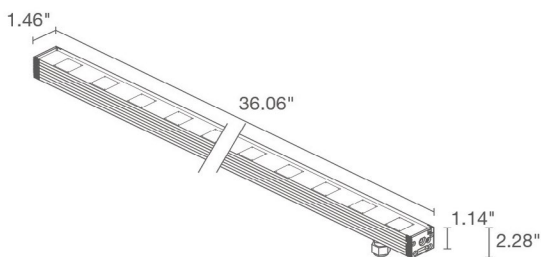

NEVA 1 SURFACE

NEVA 1.0, 1.1, 1.2 and MINI 1

TECHNICAL DATA

	NEVA MINI 1		NEVA 1.0		NEVA 1.1		NEVA 1.2	
Wattage	9W	13W	18W	25W	27W	38W	45W	63W
Delivered Lumens (3000K)	575 lm	805 lm	1150 lm	1610 lm	1715 lm	2401 lm	2875 lm	4025 lm
Fixture Dim. (l,w,h)	12.44" x 1.46" x 2.28"		24.25" x 1.46" x 2.28"		36.06" x 1.46" x 2.28"		59.72" x 1.46" x 2.28"	
Fixture Weight	1.30 lbs		2.54 lbs		3.62 lbs		6.06 lbs	
LED Source	5 power LEDs, LED spacing 2.36"		10 power LEDs, LED spacing 2.36"		15 power LEDs, LED spacing 2.36"		25 power LEDs, LED spacing 2.36"	

NEVA 1.1

Job Name/Date:

Fixture Type Designation: