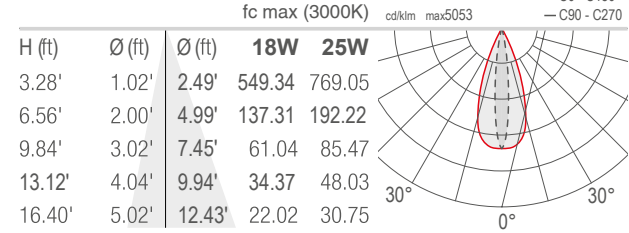

TECHNICAL DATA

Wattage / Input	See Chart on page 2. (24VDC)
Power Supply	Remote, not included. See page 3.
Construction	Body: Anodized Aluminum Lens: Tempered and Serigraphed Glass Cable Length: 4.92' standard
CCT	2700K, 3000K, 4000K
CRI	CRI >80
Delivered Lumens	See Chart on page 2.
Efficacy	62-64 lm/W
Optics	11°, 30°, 45°, 10°x40°
Finishes	N/A
Cut-Out Dimensions	See Chart on page 2.
Fixture Dimensions	See Chart on page 2.
Fixture Weight	See Chart on page 2.
LED Source	See Chart on page 2.
Lumen Maintenance	L85, B10>50,000hrs
Color Consistency	3-Step MacAdam
Operating Temp.	-4°F to +113°F
IP Rating	IP67
Impact Rating	IK06

M - 30°

L - 45°

W - 12°x40°

NEVA 1.0

S - 11°

M - 30°

L - 45°

W - 12°x40°