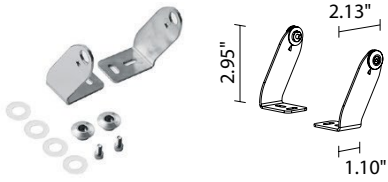

For other power supply options consult factory.

Job Name/Date:

Fixture Type Designation:

NEVA 1 SURFACE

NEVA 1.0, 1.1, 1.2 and MINI 1

ACCESSORIES - Installation

WM0601
Pair of brackets 2.95" h

WM0602
Pair of brackets 5.51" h