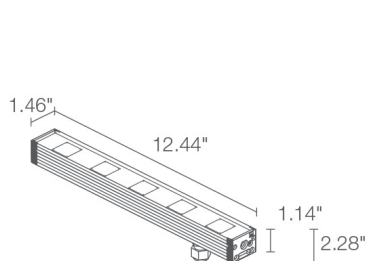

NEVA 1 SURFACE

NEVA 1.0, 1.1, 1.2 and MINI 1

TECHNICAL DATA

	NEVA MINI 1		NEVA 1.0		NEVA 1.1		NEVA 1.2	
Wattage	9W	13W	18W	25W	27W	38W	45W	63W
Delivered Lumens (3000K)	575 lm	805 lm	1150 lm	1610 lm	1715 lm	2401 lm	2875 lm	4025 lm
Fixture Dim. (l,w,h)	12.44" x 1.46" x 2.28"		24.25" x 1.46" x 2.28"		36.06" x 1.46" x 2.28"		59.72" x 1.46" x 2.28"	
Fixture Weight	1.30 lbs		2.54 lbs		3.62 lbs		6.06 lbs	
LED Source	5 power LEDs, LED spacing 2.36"		10 power LEDs, LED spacing 2.36"		15 power LEDs, LED spacing 2.36"		25 power LEDs, LED spacing 2.36"	

NEVA MINI 1