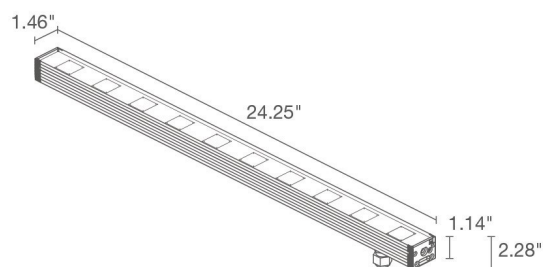

NEVA 1 SURFACE

NEVA 1.0, 1.1, 1.2 and MINI 1

TECHNICAL DATA

	NEVA MINI 1		NEVA 1.0		NEVA 1.1		NEVA 1.2	
Wattage	9W	13W	18W	25W	27W	38W	45W	63W
Delivered Lumens (3000K)	575 lm	805 lm	1150 lm	1610 lm	1715 lm	2401 lm	2875 lm	4025 lm
Fixture Dim. (l,w,h)	12.44" x 1.46" x 2.28"		24.25" x 1.46" x 2.28"		36.06" x 1.46" x 2.28"		59.72" x 1.46" x 2.28"	
Fixture Weight	1.30 lbs		2.54 lbs		3.62 lbs		6.06 lbs	
LED Source	5 power LEDs, LED spacing 2.36"		10 power LEDs, LED spacing 2.36"		15 power LEDs, LED spacing 2.36"		25 power LEDs, LED spacing 2.36"	

NEVA 1.0

Job Name/Date:

Fixture Type Designation: