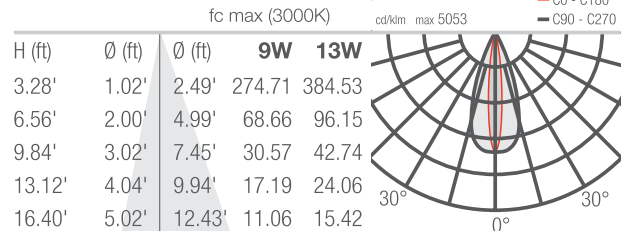

TECHNICAL DATA

Wattage / Input	See Chart on page 2. (24VDC)
Power Supply	Remote, not included. See page 3.
Construction	Body: Anodized Aluminum Lens: Tempered and Serigraphed Glass Cable Length: 4.92' standard
CCT	2700K, 3000K, 4000K
CRI	CRI >80
Delivered Lumens	See Chart on page 2.
Efficacy	62-64 lm/W
Optics	11°, 30°, 45°, 10°x40°
Finishes	N/A
Cut-Out Dimensions	See Chart on page 2.
Fixture Dimensions	See Chart on page 2.
Fixture Weight	See Chart on page 2.
LED Source	See Chart on page 2.
Lumen Maintenance	L85, B10>50,000hrs
Color Consistency	3-Step MacAdam
Operating Temp.	-4°F to +113°F
IP Rating	IP67
Impact Rating	IK06

Job Name/Date:

Fixture Type Designation:

NEVA 1 SURFACE

NEVA 1.0, 1.1, 1.2 and MINI 1

PHOTOMETRIC DATA

Note all Photometry is CRI 80, 3000K

NEVA MINI 1

S - 11°

M - 30°

L - 45°

W - 12°x40°

NEVA 1.0

S - 11°

M - 30°

L - 45°

W - 12°x40°