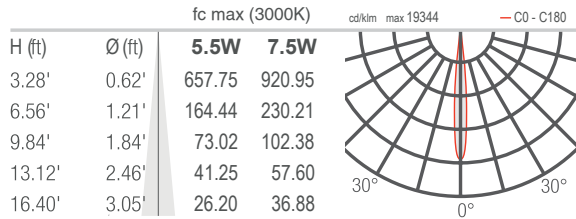

TECHNICAL DATA

Wattage / Input	See Chart on page 2. (24VDC)
Power Supply	Remote, not included. See page 3.
Construction	Body: Anodized Aluminum Lens: Tempered and Serigraphed Glass Cable Length: 4.92' standard
CCT	2700K, 3000K, 4000K
CRI	CRI >80
Delivered Lumens	See Chart on page 2.
Efficacy	62-66 lm/W
Optics	11°, 30°, 45°, 10°x40°
Finishes	N/A
Cut-Out Dimensions	See Chart on page 2.
Fixture Dimensions	See Chart on page 2.
Fixture Weight	See Chart on page 2.
LED Source	See Chart on page 2.
Lumen Maintenance	L85, B10>50,000hrs
Color Consistency	3-Step MacAdam
Operating Temp.	-4°F to +113°F
IP Rating	IP67
Impact Rating	IK06

PHOTOMETRIC DATA

Note all Photometry is CRI 80, 3000K

NEVA MINI 2

S - 11°

M - 30°

L - 45°

W - 12°x40°

NEVA 2.0