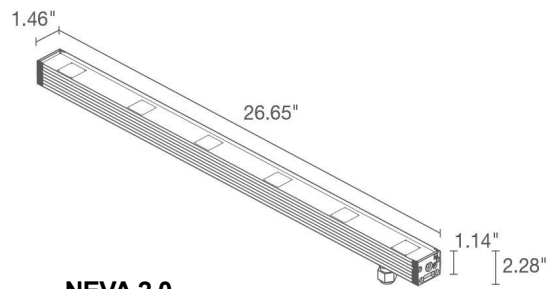

NEVA 2 SERIES

NEVA 2.0, 2.1, 2.2 and MINI 2

TECHNICAL DATA

	NEVA MINI 2		NEVA 2.0		NEVA 2.1		NEVA 2.2	
Wattage	5.5W	7.5W	11W	15W	16W	22W	27W	38W
Delivered Lumens (3000K)	345 lm	483 lm	690 lm	966 lm	1035 lm	1450 lm	1725 lm	2415 lm
Fixture Dim. (l,w,h)	12.44" x 1.46" x 2.28"		26.65" x 1.46" x 2.28"		40.83" x 1.46" x 2.28"		69.21" x 1.46" x 2.28"	
Alum. Housing Dim. (l,w,h) & Cut-Out Size (l,w)	12.68" x 1.65" x 3.31" same as housing		26.85" x 1.65" x 3.31" same as housing		41.02" x 1.65" x 3.31" same as housing		69.41" x 1.65" x 3.31" same as housing	
Alum Housing Dim. (l,w,h) (for plasterboard) & Cut-Out Size (l,w)	12.68" x 1.65" x 3.31" same as housing		26.85" x 1.65" x 3.31" same as housing		41.02" x 1.65" x 3.31" same as housing		69.41" x 1.65" x 3.31" same as housing	
Fixture Weight	1.28 lbs		2.76 lbs		4.12 lbs		6.94 lbs	
LED Source	3 power LEDs, LED spacing 4.72"		6 power LEDs, LED spacing 4.72"		9 power LEDs, LED spacing 4.72"		15 power LEDs, LED spacing 4.72"	

NEVA 2.0

Job Name/Date:

Fixture Type Designation: