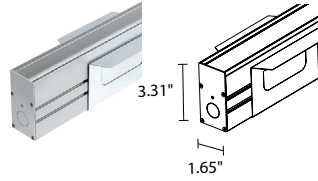

TECHNICAL DATA

Wattage / Input	See Chart on page 2. (24VDC)
Power Supply	Remote, not included. See page 3.
Construction	Body: Anodized Aluminum Lens: Tempered and Serigraphed Glass Cable Length: 4.92' standard
CCT	2700K, 3000K, 4000K
CRI	CRI >80
Delivered Lumens	See Chart on page 2.
Efficacy	62-66 lm/W
Optics	11°, 30°, 45°, 10°x40°
Finishes	N/A
Cut-Out Dimensions	See Chart on page 2.
Fixture Dimensions	See Chart on page 2.
Fixture Weight	See Chart on page 2.
LED Source	See Chart on page 2.
Lumen Maintenance	L85, B10>50,000hrs
Color Consistency	3-Step MacAdam
Operating Temp.	-4°F to +113°F
IP Rating	IP67
Impact Rating	IK06

For other power supply options consult factory.

Job Name/Date:

Fixture Type Designation:

NEVA 2 SERIES

NEVA 2.0, 2.1, 2.2 and MINI 2

ACCESSORIES - Installation

Aluminum Outer Casing
WC6500 - Neva Mini 2 (12.68")
WC6520 - Neva 2.0 (26.85")
WC6521 - Neva 2.1 (41.02")
WC6522 - Neva 2.2 (69.41")

Aluminum Outer Casing
For plasterboard applications
WC6700 - Neva Mini 2 (12.68")
WC6720 - Neva 2.0 (26.85")
WC6721 - Neva 2.1 (41.02")
WC6722 - Neva 2.2 (69.41")

WN6005 - Alignment Kit
 For Aluminum Outer Casings