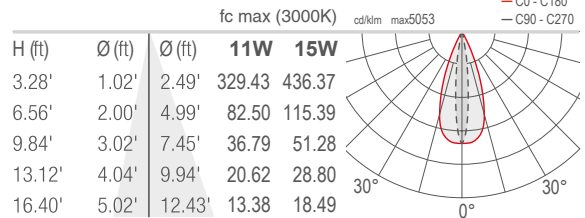

TECHNICAL DATA

Wattage / Input	See Chart on page 2. (24VDC)
Power Supply	Remote, not included. See page 3.
Construction	Body: Anodized Aluminum Lens: Tempered and Serigraphed Glass Cable Length: 4.92' standard
CCT	2700K, 3000K, 4000K
CRI	CRI >80
Delivered Lumens	See Chart on page 2.
Efficacy	62-66 lm/W
Optics	11°, 30°, 45°, 10°x40°
Finishes	N/A
Cut-Out Dimensions	See Chart on page 2.
Fixture Dimensions	See Chart on page 2.
Fixture Weight	See Chart on page 2.
LED Source	See Chart on page 2.
Lumen Maintenance	L85, B10>50,000hrs
Color Consistency	3-Step MacAdam
Operating Temp.	-4°F to +113°F
IP Rating	IP67
Impact Rating	IK06

PHOTOMETRIC DATA

Note all Photometry is CRI 80, 3000K

NEVA MINI 2

S - 11°

M - 30°

L - 45°

W - 12°x40°

NEVA 2.0

S - 11°

M - 30°

L - 45°

W - 12°x40°

Job Name/Date:

Fixture Type Designation: