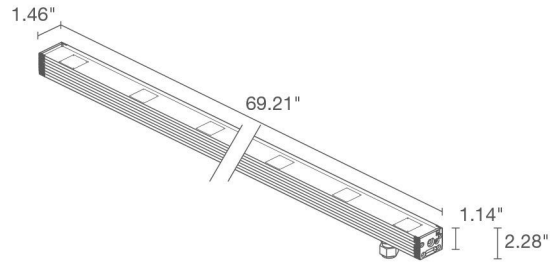

NEVA 2.2

Job Name/Date:

Fixture Type Designation: