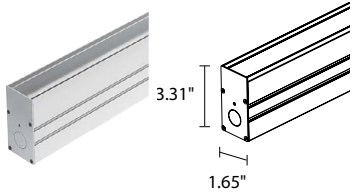

TECHNICAL DATA

Wattage / Input	See Chart on page 2. (24VDC)
Power Supply	Remote, not included. See page 3.
Construction	Body: Anodized Aluminum Lens: Tempered and Serigraphed Glass Cable Length: 4.92' standard
CCT	2700K, 3000K, 4000K
CRI	CRI >80
Delivered Lumens	See Chart on page 2.
Efficacy	62-66 lm/W
Optics	11°, 30°, 45°, 10°x40°
Finishes	N/A
Cut-Out Dimensions	See Chart on page 2.
Fixture Dimensions	See Chart on page 2.
Fixture Weight	See Chart on page 2.
LED Source	See Chart on page 2.
Lumen Maintenance	L85, B10>50,000hrs
Color Consistency	3-Step MacAdam
Operating Temp.	-4°F to +113°F
IP Rating	IP67
Impact Rating	IK06

For other power supply options consult factory.

Job Name/Date:

Fixture Type Designation:

NEVA 2 SERIES

NEVA 2.0, 2.1, 2.2 and MINI 2

ACCESSORIES - Installation

Aluminum Outer Casing
WC6500 - Neva Mini 2 (12.68")
WC6520 - Neva 2.0 (26.85")
WC6521 - Neva 2.1 (41.02")
WC6522 - Neva 2.2 (69.41")

Aluminum Outer Casing
For plasterboard applications
WC6700 - Neva Mini 2 (12.68")
WC6720 - Neva 2.0 (26.85")
WC6721 - Neva 2.1 (41.02")
WC6722 - Neva 2.2 (69.41")

WN6005 - Alignment Kit
 For Aluminum Outer Casings