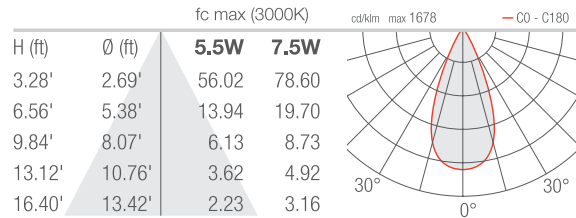

TECHNICAL DATA

Wattage / Input	See Chart on page 2. (24VDC)
Power Supply	Remote, not included. See page 3.
Construction	Body: Anodized Aluminum Lens: Tempered and Serigraphed Glass Cable Length: 4.92' standard
CCT	2700K, 3000K, 4000K
CRI	CRI >80
Delivered Lumens	See Chart on page 2.
Efficacy	62-66 lm/W
Optics	11°, 30°, 45°, 10°x40°
Finishes	N/A
Cut-Out Dimensions	See Chart on page 2.
Fixture Dimensions	See Chart on page 2.
Fixture Weight	See Chart on page 2.
LED Source	See Chart on page 2.
Lumen Maintenance	L85, B10>50,000hrs
Color Consistency	3-Step MacAdam
Operating Temp.	-4°F to +113°F
IP Rating	IP67
Impact Rating	IK06

PHOTOMETRIC DATA

Note all Photometry is CRI 80, 3000K

NEVA MINI 2

S - 11°

M - 30°

L - 45°

W - 12°x40°

NEVA 2.0

S - 11°

M - 30°

L - 45°

W - 12°x40°

Job Name/Date:

Fixture Type Designation: