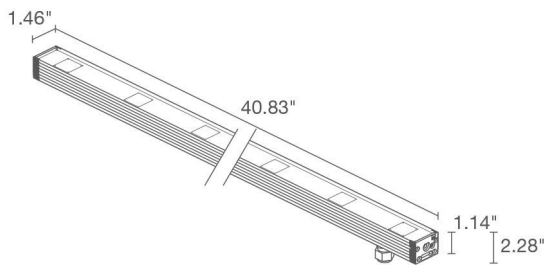

NEVA 2 SERIES

NEVA 2.0, 2.1, 2.2 and MINI 2

TECHNICAL DATA

	NEVA MINI 2		NEVA 2.0		NEVA 2.1		NEVA 2.2	
Wattage	5.5W	7.5W	11W	15W	16W	22W	27W	38W
Delivered Lumens (3000K)	345 lm	483 lm	690 lm	966 lm	1035 lm	1450 lm	1725 lm	2415 lm
Fixture Dim. (l,w,h)	12.44" x 1.46" x 2.28"		26.65" x 1.46" x 2.28"		40.83" x 1.46" x 2.28"		69.21" x 1.46" x 2.28"	
Alum. Housing Dim. (l,w,h) & Cut-Out Size (l,w)	12.68" x 1.65" x 3.31" same as housing		26.85" x 1.65" x 3.31" same as housing		41.02" x 1.65" x 3.31" same as housing		69.41" x 1.65" x 3.31" same as housing	
Alum Housing Dim. (l,w,h) (for plasterboard) & Cut-Out Size (l,w)	12.68" x 1.65" x 3.31" same as housing		26.85" x 1.65" x 3.31" same as housing		41.02" x 1.65" x 3.31" same as housing		69.41" x 1.65" x 3.31" same as housing	
Fixture Weight	1.28 lbs		2.76 lbs		4.12 lbs		6.94 lbs	
LED Source	3 power LEDs, LED spacing 4.72"		6 power LEDs, LED spacing 4.72"		9 power LEDs, LED spacing 4.72"		15 power LEDs, LED spacing 4.72"	

NEVA 2.1

Job Name/Date:

Fixture Type Designation: