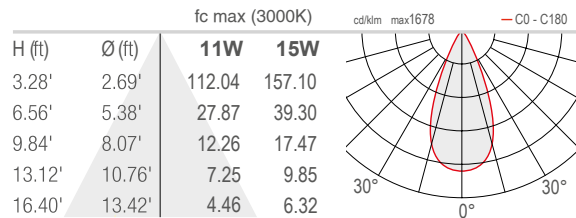

TECHNICAL DATA

Wattage / Input	See Chart on page 2. (24VDC)
Power Supply	Remote, not included. See page 3.
Construction	Body: Anodized Aluminum Lens: Tempered and Serigraphed Glass Cable Length: 4.92' standard
CCT	2700K, 3000K, 4000K
CRI	CRI >80
Delivered Lumens	See Chart on page 2.
Efficacy	62-66 lm/W
Optics	11°, 30°, 45°, 10°x40°
Finishes	N/A
Cut-Out Dimensions	See Chart on page 2.
Fixture Dimensions	See Chart on page 2.
Fixture Weight	See Chart on page 2.
LED Source	See Chart on page 2.
Lumen Maintenance	L85, B10>50,000hrs
Color Consistency	3-Step MacAdam
Operating Temp.	-4°F to +113°F
IP Rating	IP67
Impact Rating	IK06

PHOTOMETRIC DATA

Note all Photometry is CRI 80, 3000K

NEVA MINI 2

S - 11°

M - 30°

L - 45°

W - 12°x40°

NEVA 2.0

S - 11°

M - 30°

L - 45°

W - 12°x40°

Job Name/Date:

Fixture Type Designation: