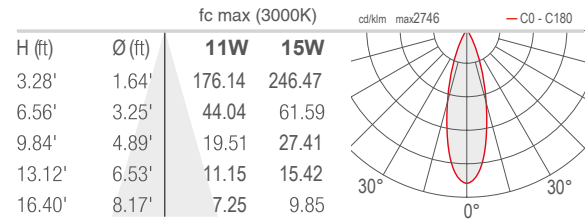

TECHNICAL DATA

Wattage / Input	See Chart on page 2. (24VDC)
Power Supply	Remote, not included. See page 3.
Construction	Body: Anodized Aluminum Lens: Tempered and Serigraphed Glass Cable Length: 4.92' standard
CCT	2700K, 3000K, 4000K
CRI	CRI >80
Delivered Lumens	See Chart on page 2.
Efficacy	62-66 lm/W
Optics	11°, 30°, 45°, 10°x40°
Finishes	N/A
Cut-Out Dimensions	See Chart on page 2.
Fixture Dimensions	See Chart on page 2.
Fixture Weight	See Chart on page 2.
LED Source	See Chart on page 2.
Lumen Maintenance	L85, B10>50,000hrs
Color Consistency	3-Step MacAdam
Operating Temp.	-4°F to +113°F
IP Rating	IP67
Impact Rating	IK06

PHOTOMETRIC DATA

Note all Photometry is CRI 80, 3000K

NEVA MINI 2

S - 11°

M - 30°

L - 45°

W - 12°x40°

NEVA 2.0

S - 11°

M - 30°

L - 45°

W - 12°x40°

Job Name/Date:

Fixture Type Designation: