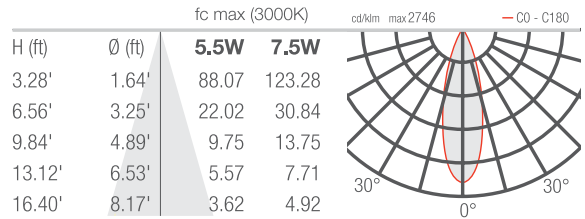

TECHNICAL DATA

Wattage / Input	See Chart on page 2. (24VDC)
Power Supply	Remote, not included. See page 3.
Construction	Body: Anodized Aluminum Lens: Tempered and Serigraphed Glass Cable Length: 4.92' standard
CCT	2700K, 3000K, 4000K
CRI	CRI >80
Delivered Lumens	See Chart on page 2.
Efficacy	62-66 lm/W
Optics	11°, 30°, 45°, 10°x40°
Finishes	N/A
Cut-Out Dimensions	See Chart on page 2.
Fixture Dimensions	See Chart on page 2.
Fixture Weight	See Chart on page 2.
LED Source	See Chart on page 2.
Lumen Maintenance	L85, B10>50,000hrs
Color Consistency	3-Step MacAdam
Operating Temp.	-4°F to +113°F
IP Rating	IP67
Impact Rating	IK06

PHOTOMETRIC DATA

Note all Photometry is CRI 80, 3000K

NEVA MINI 2

S - 11°

M - 30°

L - 45°

W - 12°x40°

NEVA 2.0

S - 11°

M - 30°

L - 45°

W - 12°x40°

Job Name/Date:

Fixture Type Designation: