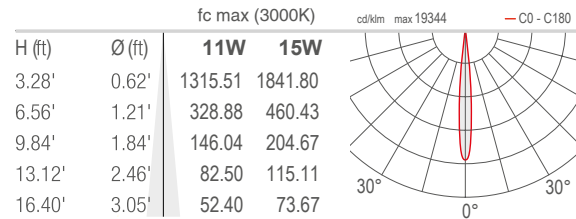

TECHNICAL DATA

Wattage / Input	See Chart on page 2. (24VDC)
Power Supply	Remote, not included. See page 3.
Construction	Body: Anodized Aluminum Lens: Tempered and Serigraphed Glass Cable Length: 4.92' standard
CCT	2700K, 3000K, 4000K
CRI	CRI >80
Delivered Lumens	See Chart on page 2.
Efficacy	62-66 lm/W
Optics	11°, 30°, 45°, 10°x40°
Finishes	N/A
Cut-Out Dimensions	See Chart on page 2.
Fixture Dimensions	See Chart on page 2.
Fixture Weight	See Chart on page 2.
LED Source	See Chart on page 2.
Lumen Maintenance	L85, B10>50,000hrs
Color Consistency	3-Step MacAdam
Operating Temp.	-4°F to +113°F
IP Rating	IP67
Impact Rating	IK06

PHOTOMETRIC DATA

Note all Photometry is CRI 80, 3000K

NEVA MINI 2

S - 11°

M - 30°

L - 45°

W - 12°x40°

NEVA 2.0

S - 11°

M - 30°

L - 45°

W - 12°x40°

Job Name/Date:

Fixture Type Designation: