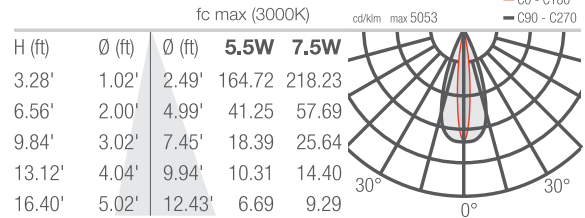

TECHNICAL DATA

Wattage / Input	See Chart on page 2. (24VDC)
Power Supply	Remote, not included. See page 3.
Construction	Body: Anodized Aluminum Lens: Tempered and Serigraphed Glass Cable Length: 4.92' standard
CCT	2700K, 3000K, 4000K
CRI	CRI >80
Delivered Lumens	See Chart on page 2.
Efficacy	62-66 lm/W
Optics	11°, 30°, 45°, 10°x40°
Finishes	N/A
Cut-Out Dimensions	See Chart on page 2.
Fixture Dimensions	See Chart on page 2.
Fixture Weight	See Chart on page 2.
LED Source	See Chart on page 2.
Lumen Maintenance	L85, B10>50,000hrs
Color Consistency	3-Step MacAdam
Operating Temp.	-4°F to +113°F
IP Rating	IP67
Impact Rating	IK06

PHOTOMETRIC DATA

Note all Photometry is CRI 80, 3000K

NEVA MINI 2

S - 11°

M - 30°

L - 45°

W - 12°x40°

NEVA 2.0

S - 11°

M - 30°

L - 45°

W - 12°x40°

Job Name/Date:

Fixture Type Designation: