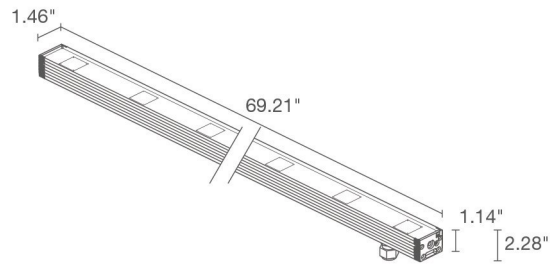

NEVA 2.2

Job Name/Date:

Fixture Type Designation: