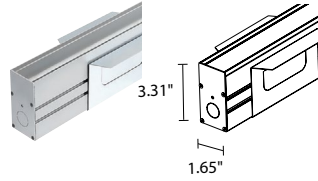

TECHNICAL DATA

Wattage / Input	See Chart on page 2. (24VDC)
Power Supply	Remote, not included. See page 3.
Construction	Body: Anodized Aluminum Lens: Tempered and Serigraphed Glass Cable Length: 4.92' standard
CCT	2700K, 3000K, 4000K
CRI	CRI >80
Delivered Lumens	See Chart on page 2.
Efficacy	62-66 lm/W
Optics	11°, 30°, 45°, 10°x40°
Finishes	N/A
Cut-Out Dimensions	See Chart on page 2.
Fixture Dimensions	See Chart on page 2.
Fixture Weight	See Chart on page 2.
LED Source	See Chart on page 2.
Lumen Maintenance	L85, B10>50,000hrs
Color Consistency	3-Step MacAdam
Operating Temp.	-4°F to +113°F
IP Rating	IP67
Impact Rating	IK06

For other power supply options consult factory.

Job Name/Date:

Fixture Type Designation:

NEVA 2 SERIES

NEVA 2.0, 2.1, 2.2 and MINI 2

ACCESSORIES - Installation

Aluminum Outer Casing
WC6500 - Neva Mini 2 (12.68")
WC6520 - Neva 2.0 (26.85")
WC6521 - Neva 2.1 (41.02")
WC6522 - Neva 2.2 (69.41")

Aluminum Outer Casing
For plasterboard applications
WC6700 - Neva Mini 2 (12.68")
WC6720 - Neva 2.0 (26.85")
WC6721 - Neva 2.1 (41.02")
WC6722 - Neva 2.2 (69.41")

WN6005 - Alignment Kit
 For Aluminum Outer Casings