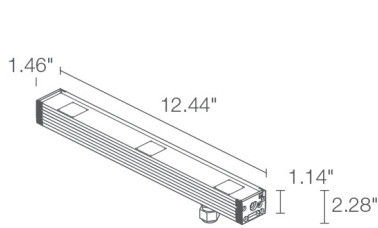

TECHNICAL DATA

Wattage / Input	See Chart on page 2. (24VDC)
Power Supply	Remote, not included. See page 3.
Construction	Body: Anodized Aluminum Lens: Tempered and Serigraphed Glass Cable Length: 4.92' standard
CCT	2700K, 3000K, 4000K
CRI	CRI >80
Delivered Lumens	See Chart on page 2.
Efficacy	62-66 lm/W
Optics	11°, 30°, 45°, 10°x40°
Finishes	N/A
Cut-Out Dimensions	See Chart on page 2.
Fixture Dimensions	See Chart on page 2.
Fixture Weight	See Chart on page 2.
LED Source	See Chart on page 2.
Lumen Maintenance	L85, B10>50,000hrs
Color Consistency	3-Step MacAdam
Operating Temp.	-4°F to +113°F
IP Rating	IP67
Impact Rating	IK06

Job Name/Date:

Fixture Type Designation:

NEVA 2 SERIES

NEVA 2.0, 2.1, 2.2 and MINI 2

TECHNICAL DATA

	NEVA MINI 2		NEVA 2.0		NEVA 2.1		NEVA 2.2	
Wattage	5.5W	7.5W	11W	15W	16W	22W	27W	38W
Delivered Lumens (3000K)	345 lm	483 lm	690 lm	966 lm	1035 lm	1450 lm	1725 lm	2415 lm
Fixture Dim. (l,w,h)	12.44" x 1.46" x 2.28"		26.65" x 1.46" x 2.28"		40.83" x 1.46" x 2.28"		69.21" x 1.46" x 2.28"	
Alum. Housing Dim. (l,w,h) & Cut-Out Size (l,w)	12.68" x 1.65" x 3.31" same as housing		26.85" x 1.65" x 3.31" same as housing		41.02" x 1.65" x 3.31" same as housing		69.41" x 1.65" x 3.31" same as housing	
Alum Housing Dim. (l,w,h) (for plasterboard) & Cut-Out Size (l,w)	12.68" x 1.65" x 3.31" same as housing		26.85" x 1.65" x 3.31" same as housing		41.02" x 1.65" x 3.31" same as housing		69.41" x 1.65" x 3.31" same as housing	
Fixture Weight	1.28 lbs		2.76 lbs		4.12 lbs		6.94 lbs	
LED Source	3 power LEDs, LED spacing 4.72"		6 power LEDs, LED spacing 4.72"		9 power LEDs, LED spacing 4.72"		15 power LEDs, LED spacing 4.72"	