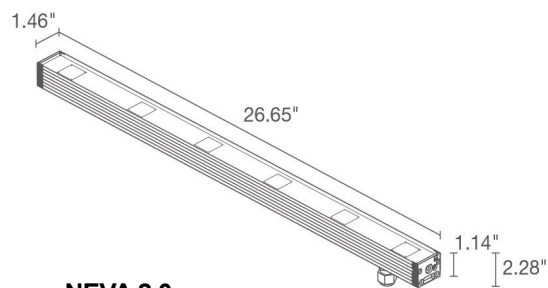

NEVA 2 SERIES

NEVA 2.0, 2.1, 2.2 and MINI 2

TECHNICAL DATA

	NEVA MINI 2		NEVA 2.0		NEVA 2.1		NEVA 2.2	
Wattage	5.5W	7.5W	11W	15W	16W	22W	27W	38W
Delivered Lumens (3000K)	345 lm	483 lm	690 lm	966 lm	1035 lm	1450 lm	1725 lm	2415 lm
Fixture Dim. (l,w,h)	12.44" x 1.46" x 2.28"		26.65" x 1.46" x 2.28"		40.83" x 1.46" x 2.28"		69.21" x 1.46" x 2.28"	
Alum. Housing Dim. (l,w,h) & Cut-Out Size (l,w)	12.68" x 1.65" x 3.31" same as housing		26.85" x 1.65" x 3.31" same as housing		41.02" x 1.65" x 3.31" same as housing		69.41" x 1.65" x 3.31" same as housing	
Alum Housing Dim. (l,w,h) (for plasterboard) & Cut-Out Size (l,w)	12.68" x 1.65" x 3.31" same as housing		26.85" x 1.65" x 3.31" same as housing		41.02" x 1.65" x 3.31" same as housing		69.41" x 1.65" x 3.31" same as housing	
Fixture Weight	1.28 lbs		2.76 lbs		4.12 lbs		6.94 lbs	
LED Source	3 power LEDs, LED spacing 4.72"		6 power LEDs, LED spacing 4.72"		9 power LEDs, LED spacing 4.72"		15 power LEDs, LED spacing 4.72"	

NEVA 2.0

Job Name/Date:

Fixture Type Designation: