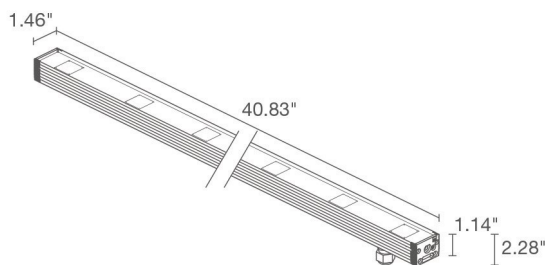

NEVA 2 SERIES

NEVA 2.0, 2.1, 2.2 and MINI 2

TECHNICAL DATA

	NEVA MINI 2		NEVA 2.0		NEVA 2.1		NEVA 2.2	
Wattage	5.5W	7.5W	11W	15W	16W	22W	27W	38W
Delivered Lumens (3000K)	345 lm	483 lm	690 lm	966 lm	1035 lm	1450 lm	1725 lm	2415 lm
Fixture Dim. (l,w,h)	12.44" x 1.46" x 2.28"		26.65" x 1.46" x 2.28"		40.83" x 1.46" x 2.28"		69.21" x 1.46" x 2.28"	
Alum. Housing Dim. (l,w,h) & Cut-Out Size (l,w)	12.68" x 1.65" x 3.31" same as housing		26.85" x 1.65" x 3.31" same as housing		41.02" x 1.65" x 3.31" same as housing		69.41" x 1.65" x 3.31" same as housing	
Alum Housing Dim. (l,w,h) (for plasterboard) & Cut-Out Size (l,w)	12.68" x 1.65" x 3.31" same as housing		26.85" x 1.65" x 3.31" same as housing		41.02" x 1.65" x 3.31" same as housing		69.41" x 1.65" x 3.31" same as housing	
Fixture Weight	1.28 lbs		2.76 lbs		4.12 lbs		6.94 lbs	
LED Source	3 power LEDs, LED spacing 4.72"		6 power LEDs, LED spacing 4.72"		9 power LEDs, LED spacing 4.72"		15 power LEDs, LED spacing 4.72"	

NEVA 2.1

Job Name/Date:

Fixture Type Designation: