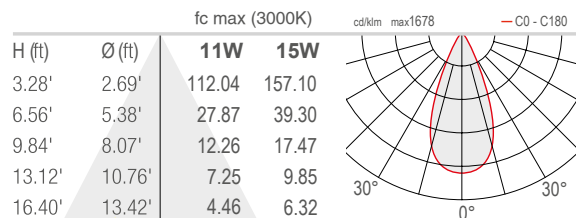

PHOTOMETRIC DATA

Note all Photometry is CRI 80, 3000K

NEVA MINI 2

S - 11°

M - 30°

L - 45°

W - 12°x40°

NEVA 2.0

S - 11°

M - 30°

L - 45°

W - 12°x40°

Job Name/Date:

Fixture Type Designation: