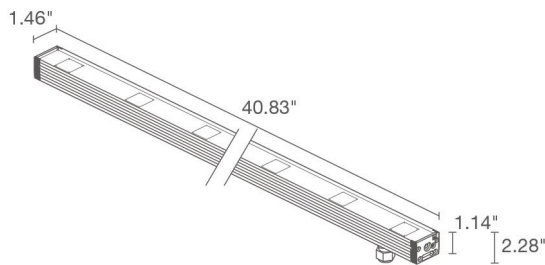

NEVA 2 SERIES

NEVA 2.0, 2.1, 2.2 and MINI 2

TECHNICAL DATA

	NEVA MINI 2		NEVA 2.0		NEVA 2.1		NEVA 2.2	
Wattage	5.5W	7.5W	11W	15W	16W	22W	27W	38W
Delivered Lumens (3000K)	345 lm	483 lm	690 lm	966 lm	1035 lm	1450 lm	1725 lm	2415 lm
Fixture Dim. (l,w,h)	12.44" x 1.46" x 2.28"		26.65" x 1.46" x 2.28"		40.83" x 1.46" x 2.28"		69.21" x 1.46" x 2.28"	
Alum. Housing Dim. (l,w,h) & Cut-Out Size (l,w)	12.68" x 1.65" x 3.31" same as housing		26.85" x 1.65" x 3.31" same as housing		41.02" x 1.65" x 3.31" same as housing		69.41" x 1.65" x 3.31" same as housing	
Alum Housing Dim. (l,w,h) (for plasterboard) & Cut-Out Size (l,w)	12.68" x 1.65" x 3.31" same as housing		26.85" x 1.65" x 3.31" same as housing		41.02" x 1.65" x 3.31" same as housing		69.41" x 1.65" x 3.31" same as housing	
Fixture Weight	1.28 lbs		2.76 lbs		4.12 lbs		6.94 lbs	
LED Source	3 power LEDs, LED spacing 4.72"		6 power LEDs, LED spacing 4.72"		9 power LEDs, LED spacing 4.72"		15 power LEDs, LED spacing 4.72"	

NEVA 2.1

Job Name/Date:

Fixture Type Designation: