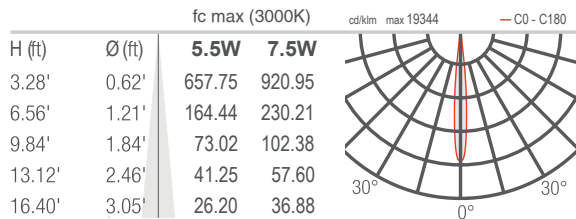

TECHNICAL DATA

Wattage / Input	See Chart on page 2. (24VDC)
Power Supply	Remote, not included. See page 3.
Construction	Body: Anodized Aluminum Lens: Tempered and Serigraphed Glass Cable Length: 4.92' standard
CCT	2700K, 3000K, 4000K
CRI	CRI >80
Delivered Lumens	See Chart on page 2.
Efficacy	62-66 lm/W
Optics	11°, 30°, 45°, 10°x40°
Finishes	N/A
Cut-Out Dimensions	See Chart on page 2.
Fixture Dimensions	See Chart on page 2.
Fixture Weight	See Chart on page 2.
LED Source	See Chart on page 2.
Lumen Maintenance	L85, B10>50,000hrs
Color Consistency	3-Step MacAdam
Operating Temp.	-4°F to +113°F
IP Rating	IP67
Impact Rating	IK06

PHOTOMETRIC DATA

Note all Photometry is CRI 80, 3000K

NEVA MINI 2

S - 11°

M - 30°

L - 45°

W - 12°x40°

NEVA 2.0