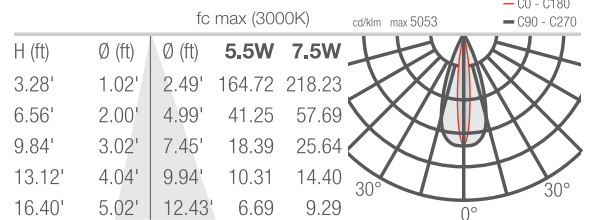

TECHNICAL DATA

Wattage / Input	See Chart on page 2. (24VDC)
Power Supply	Remote, not included. See page 3.
Construction	Body: Anodized Aluminum Lens: Tempered and Serigraphed Glass Cable Length: 4.92' standard
CCT	2700K, 3000K, 4000K
CRI	CRI >80
Delivered Lumens	See Chart on page 2.
Efficacy	62-66 lm/W
Optics	11°, 30°, 45°, 10°x40°
Finishes	N/A
Cut-Out Dimensions	See Chart on page 2.
Fixture Dimensions	See Chart on page 2.
Fixture Weight	See Chart on page 2.
LED Source	See Chart on page 2.
Lumen Maintenance	L85, B10>50,000hrs
Color Consistency	3-Step MacAdam
Operating Temp.	-4°F to +113°F
IP Rating	IP67
Impact Rating	IK06

PHOTOMETRIC DATA

Note all Photometry is CRI 80, 3000K

NEVA MINI 2

S - 11°

M - 30°

L - 45°

W - 12°x40°

NEVA 2.0

S - 11°

M - 30°

L - 45°

W - 12°x40°

Job Name/Date:

Fixture Type Designation: