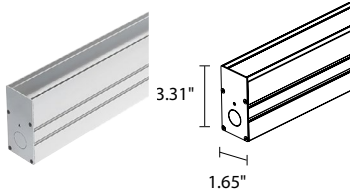

TECHNICAL DATA

Wattage / Input	See Chart on page 2. (24VDC)
Power Supply	Remote, not included. See page 3.
Construction	Body: Anodized Aluminum Lens: Tempered and Serigraphed Glass Cable Length: 4.92' standard
CCT	2700K, 3000K, 4000K
CRI	CRI >80
Delivered Lumens	See Chart on page 2.
Efficacy	62-66 lm/W
Optics	11°, 30°, 45°, 10°x40°
Finishes	N/A
Cut-Out Dimensions	See Chart on page 2.
Fixture Dimensions	See Chart on page 2.
Fixture Weight	See Chart on page 2.
LED Source	See Chart on page 2.
Lumen Maintenance	L85, B10>50,000hrs
Color Consistency	3-Step MacAdam
Operating Temp.	-4°F to +113°F
IP Rating	IP67
Impact Rating	IK06

For other power supply options consult factory.

Job Name/Date:

Fixture Type Designation:

NEVA 2 SERIES

NEVA 2.0, 2.1, 2.2 and MINI 2

ACCESSORIES - Installation

Aluminum Outer Casing
WC6500 - Neva Mini 2 (12.68")
WC6520 - Neva 2.0 (26.85")
WC6521 - Neva 2.1 (41.02")
WC6522 - Neva 2.2 (69.41")

Aluminum Outer Casing
For plasterboard applications
WC6700 - Neva Mini 2 (12.68")
WC6720 - Neva 2.0 (26.85")
WC6721 - Neva 2.1 (41.02")
WC6722 - Neva 2.2 (69.41")

WN6005 - Alignment Kit
 For Aluminum Outer Casings