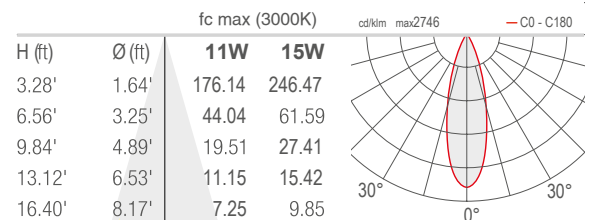

TECHNICAL DATA

Wattage / Input	See Chart on page 2. (24VDC)
Power Supply	Remote, not included. See page 3.
Construction	Body: Anodized Aluminum Lens: Tempered and Serigraphed Glass Cable Length: 4.92' standard
CCT	2700K, 3000K, 4000K
CRI	CRI >80
Delivered Lumens	See Chart on page 2.
Efficacy	62-66 lm/W
Optics	11°, 30°, 45°, 10°x40°
Finishes	N/A
Cut-Out Dimensions	See Chart on page 2.
Fixture Dimensions	See Chart on page 2.
Fixture Weight	See Chart on page 2.
LED Source	See Chart on page 2.
Lumen Maintenance	L85, B10>50,000hrs
Color Consistency	3-Step MacAdam
Operating Temp.	-4°F to +113°F
IP Rating	IP67
Impact Rating	IK06

PHOTOMETRIC DATA

Note all Photometry is CRI 80, 3000K

NEVA MINI 2

S - 11°

M - 30°

L - 45°

W - 12°x40°

NEVA 2.0

S - 11°

M - 30°

L - 45°

W - 12°x40°

Job Name/Date:

Fixture Type Designation: