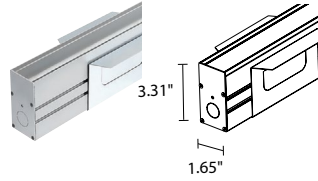

For other power supply options consult factory.

Job Name/Date:

Fixture Type Designation:

NEVA 2 SERIES

NEVA 2.0, 2.1, 2.2 and MINI 2

ACCESSORIES - Installation

Aluminum Outer Casing
WC6500 - Neva Mini 2 (12.68")
WC6520 - Neva 2.0 (26.85")
WC6521 - Neva 2.1 (41.02")
WC6522 - Neva 2.2 (69.41")

Aluminum Outer Casing
For plasterboard applications
WC6700 - Neva Mini 2 (12.68")
WC6720 - Neva 2.0 (26.85")
WC6721 - Neva 2.1 (41.02")
WC6722 - Neva 2.2 (69.41")

WN6005 - Alignment Kit
 For Aluminum Outer Casings