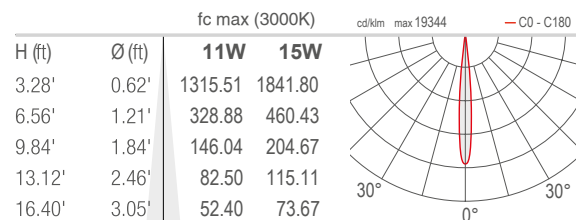

TECHNICAL DATA

Wattage / Input	See Chart on page 2. (24VDC)
Power Supply	Remote, not included. See page 3.
Construction	Body: Anodized Aluminum Lens: Tempered and Serigraphed Glass Cable Length: 4.92' standard
CCT	2700K, 3000K, 4000K
CRI	CRI >80
Delivered Lumens	See Chart on page 2.
Efficacy	62-66 lm/W
Optics	11°, 30°, 45°, 10°x40°
Finishes	N/A
Cut-Out Dimensions	See Chart on page 2.
Fixture Dimensions	See Chart on page 2.
Fixture Weight	See Chart on page 2.
LED Source	See Chart on page 2.
Lumen Maintenance	L85, B10>50,000hrs
Color Consistency	3-Step MacAdam
Operating Temp.	-4°F to +113°F
IP Rating	IP67
Impact Rating	IK06

PHOTOMETRIC DATA

Note all Photometry is CRI 80, 3000K

NEVA MINI 2

S - 11°

M - 30°

L - 45°

W - 12°x40°

NEVA 2.0

S - 11°

M - 30°

L - 45°

W - 12°x40°

Job Name/Date:

Fixture Type Designation: