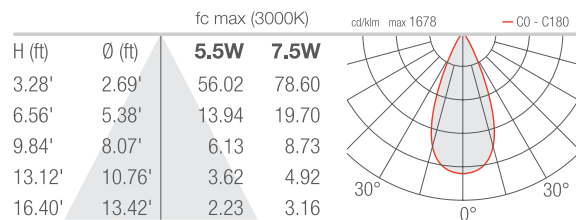

PHOTOMETRIC DATA

Note all Photometry is CRI 80, 3000K

NEVA MINI 2

S - 11°

M - 30°

L - 45°

W - 12°x40°

NEVA 2.0

S - 11°

M - 30°

L - 45°

W - 12°x40°

Job Name/Date:

Fixture Type Designation: