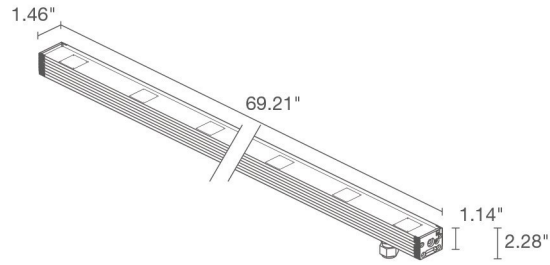

NEVA 2.2

Job Name/Date:

Fixture Type Designation: