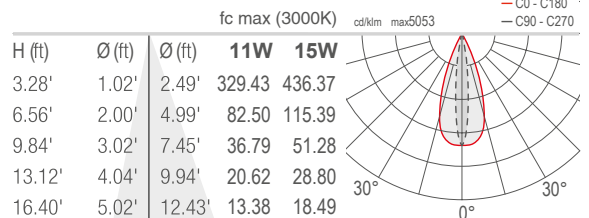

PHOTOMETRIC DATA

Note all Photometry is CRI 80, 3000K

NEVA MINI 2

S - 11°

M - 30°

L - 45°

W - 12°x40°

NEVA 2.0

S - 11°

M - 30°

L - 45°

W - 12°x40°

Job Name/Date:

Fixture Type Designation: