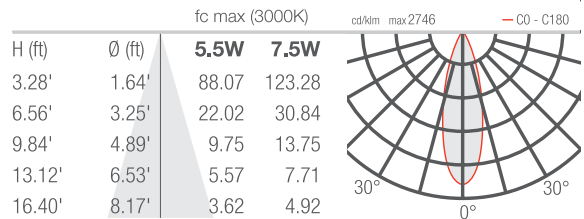

PHOTOMETRIC DATA

Note all Photometry is CRI 80, 3000K

NEVA MINI 2

S - 11°

M - 30°

L - 45°

W - 12°x40°

NEVA 2.0

S - 11°

M - 30°

L - 45°

W - 12°x40°

Job Name/Date:

Fixture Type Designation: