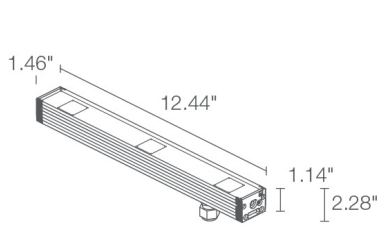

TECHNICAL DATA

Wattage / Input	See Chart on page 2. (24VDC)
Power Supply	Remote, not included. See page 3.
Construction	Body: Anodized Aluminum Lens: Tempered and Serigraphed Glass Cable Length: 4.92' standard
CCT	2700K, 3000K, 4000K
CRI	CRI >80
Delivered Lumens	See Chart on page 2.
Efficacy	62-66 lm/W
Optics	11°, 30°, 45°, 10°x40°
Finishes	N/A
Cut-Out Dimensions	See Chart on page 2.
Fixture Dimensions	See Chart on page 2.
Fixture Weight	See Chart on page 2.
LED Source	See Chart on page 2.
Lumen Maintenance	L85, B10>50,000hrs
Color Consistency	3-Step MacAdam
Operating Temp.	-4°F to +113°F
IP Rating	IP67
Impact Rating	IK06

Job Name/Date:

Fixture Type Designation:

NEVA 2 SERIES

NEVA 2.0, 2.1, 2.2 and MINI 2

TECHNICAL DATA

	NEVA MINI 2		NEVA 2.0		NEVA 2.1		NEVA 2.2	
Wattage	5.5W	7.5W	11W	15W	16W	22W	27W	38W
Delivered Lumens (3000K)	345 lm	483 lm	690 lm	966 lm	1035 lm	1450 lm	1725 lm	2415 lm
Fixture Dim. (l,w,h)	12.44" x 1.46" x 2.28"		26.65" x 1.46" x 2.28"		40.83" x 1.46" x 2.28"		69.21" x 1.46" x 2.28"	
Alum. Housing Dim. (l,w,h) & Cut-Out Size (l,w)	12.68" x 1.65" x 3.31" same as housing		26.85" x 1.65" x 3.31" same as housing		41.02" x 1.65" x 3.31" same as housing		69.41" x 1.65" x 3.31" same as housing	
Alum Housing Dim. (l,w,h) (for plasterboard) & Cut-Out Size (l,w)	12.68" x 1.65" x 3.31" same as housing		26.85" x 1.65" x 3.31" same as housing		41.02" x 1.65" x 3.31" same as housing		69.41" x 1.65" x 3.31" same as housing	
Fixture Weight	1.28 lbs		2.76 lbs		4.12 lbs		6.94 lbs	
LED Source	3 power LEDs, LED spacing 4.72"		6 power LEDs, LED spacing 4.72"		9 power LEDs, LED spacing 4.72"		15 power LEDs, LED spacing 4.72"	