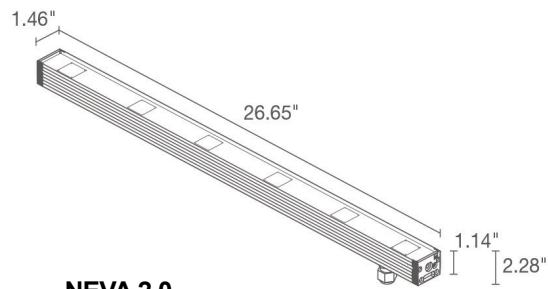

NEVA 2 SERIES

NEVA 2.0, 2.1, 2.2 and MINI 2

TECHNICAL DATA

	NEVA MINI 2		NEVA 2.0		NEVA 2.1		NEVA 2.2	
Wattage	5.5W	7.5W	11W	15W	16W	22W	27W	38W
Delivered Lumens (3000K)	345 lm	483 lm	690 lm	966 lm	1035 lm	1450 lm	1725 lm	2415 lm
Fixture Dim. (l,w,h)	12.44" x 1.46" x 2.28"		26.65" x 1.46" x 2.28"		40.83" x 1.46" x 2.28"		69.21" x 1.46" x 2.28"	
Alum. Housing Dim. (l,w,h) & Cut-Out Size (l,w)	12.68" x 1.65" x 3.31" same as housing		26.85" x 1.65" x 3.31" same as housing		41.02" x 1.65" x 3.31" same as housing		69.41" x 1.65" x 3.31" same as housing	
Alum Housing Dim. (l,w,h) (for plasterboard) & Cut-Out Size (l,w)	12.68" x 1.65" x 3.31" same as housing		26.85" x 1.65" x 3.31" same as housing		41.02" x 1.65" x 3.31" same as housing		69.41" x 1.65" x 3.31" same as housing	
Fixture Weight	1.28 lbs		2.76 lbs		4.12 lbs		6.94 lbs	
LED Source	3 power LEDs, LED spacing 4.72"		6 power LEDs, LED spacing 4.72"		9 power LEDs, LED spacing 4.72"		15 power LEDs, LED spacing 4.72"	

NEVA 2.0

Job Name/Date:

Fixture Type Designation: