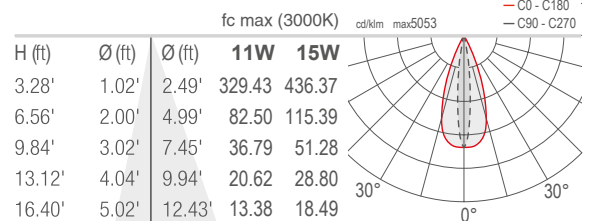

TECHNICAL DATA

Wattage / Input	See Chart on page 2. (24VDC)
Power Supply	Remote, not included. See page 3.
Construction	Body: Anodized Aluminum Lens: Tempered and Serigraphed Glass Cable Length: 4.92' standard
CCT	2700K, 3000K, 4000K
CRI	CRI >80
Delivered Lumens	See Chart on page 2.
Efficacy	62-66 lm/W
Optics	11°, 30°, 45°, 10°x40°
Finishes	N/A
Cut-Out Dimensions	See Chart on page 2.
Fixture Dimensions	See Chart on page 2.
Fixture Weight	See Chart on page 2.
LED Source	See Chart on page 2.
Lumen Maintenance	L85, B10>50,000hrs
Color Consistency	3-Step MacAdam
Operating Temp.	-4°F to +113°F
IP Rating	IP67
Impact Rating	IK06

W - 12°x40°

NEVA 2.0

S - 11°

M - 30°

L - 45°

W - 12°x40°

Job Name/Date:

Fixture Type Designation: