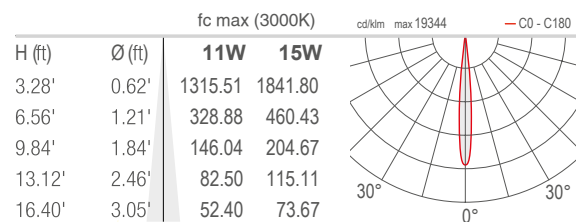

TECHNICAL DATA

Wattage / Input	See Chart on page 2. (24VDC)
Power Supply	Remote, not included. See page 3.
Construction	Body: Anodized Aluminum Lens: Tempered and Serigraphed Glass Cable Length: 4.92' standard
CCT	2700K, 3000K, 4000K
CRI	CRI >80
Delivered Lumens	See Chart on page 2.
Efficacy	62-66 lm/W
Optics	11°, 30°, 45°, 10°x40°
Finishes	N/A
Cut-Out Dimensions	See Chart on page 2.
Fixture Dimensions	See Chart on page 2.
Fixture Weight	See Chart on page 2.
LED Source	See Chart on page 2.
Lumen Maintenance	L85, B10>50,000hrs
Color Consistency	3-Step MacAdam
Operating Temp.	-4°F to +113°F
IP Rating	IP67
Impact Rating	IK06

NEVA 2 SURFACE

NEVA 2.0, 2.1, 2.2 and MINI 2

PHOTOMETRIC DATA

Note all Photometry is CRI 80, 3000K

NEVA MINI 2

S - 11°

M - 30°

L - 45°

W - 12°x40°

NEVA 2.0

S - 11°

M - 30°

L - 45°

W - 12°x40°

Job Name/Date:

Fixture Type Designation: