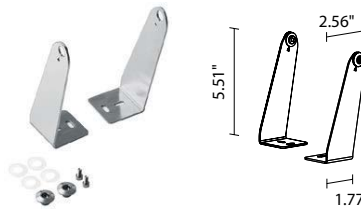

SUGGESTED POWER SUPPLIES

24VDC

Part Number	Description	Input/Output	# of Fixtures / Power Supply							
			Neva Mini 2		Neva 2.0		Neva 2.1		Neva 2.2	
			5.5W	7.5W	11W	15W	16W	22W	27W	38W
PPLT00632	0-10V Dimming (Dim to Off)	120-277VAC to 24VDC, 12W, Class 2	1-1	1-1	-	-	-	-	-	-
PPLT00157	Non-Dim	120VAC to 24VDC, 60W	1-8	1-6	1-4	1-3	1-3	1-2	1-1	1.1
PPLT00599	ELV / TRIAC & 0-10V Dimming (100 to 0%)	120-277VAC to 24VDC, 96W, Class 2	1-13	1-10	1-6	1-5	1-4	1-3	1-2	1-2
PPLT00284	Non-Dim	120-277VAC to 24VDC, 100W	1-14	1-10	1-7	1-5	1-5	1-3	1-2	1-2
PPLT00543	0-10V Dimming to 15% (-40°C / -40°F cold weather start)	120-277VAC to 24VDC, 100W	2-14	2-10	1-7	1-5	1-5	1-3	1-2	1-2

For other power supply options consult factory.

ACCESSORIES - Installation

WM0601
Pair of brackets 2.95" h

WM0602
Pair of brackets 5.51" h

Anti-Glare

- Honeycomb Louver**
WH6002 - Neva Mini 2
WH6020 - Neva 2.0
WH6021 - Neva 2.1
WH6022 - Neva 2.2