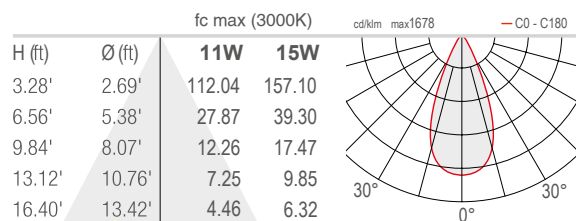

TECHNICAL DATA

Wattage / Input	See Chart on page 2. (24VDC)
Power Supply	Remote, not included. See page 3.
Construction	Body: Anodized Aluminum Lens: Tempered and Serigraphed Glass Cable Length: 4.92' standard
CCT	2700K, 3000K, 4000K
CRI	CRI >80
Delivered Lumens	See Chart on page 2.
Efficacy	62-66 lm/W
Optics	11°, 30°, 45°, 10°x40°
Finishes	N/A
Cut-Out Dimensions	See Chart on page 2.
Fixture Dimensions	See Chart on page 2.
Fixture Weight	See Chart on page 2.
LED Source	See Chart on page 2.
Lumen Maintenance	L85, B10>50,000hrs
Color Consistency	3-Step MacAdam
Operating Temp.	-4°F to +113°F
IP Rating	IP67
Impact Rating	IK06

NEVA 2 SURFACE

NEVA 2.0, 2.1, 2.2 and MINI 2

PHOTOMETRIC DATA

Note all Photometry is CRI 80, 3000K

NEVA MINI 2

S - 11°

M - 30°

L - 45°

W - 12°x40°

NEVA 2.0

S - 11°

M - 30°

L - 45°

W - 12°x40°

Job Name/Date:

Fixture Type Designation: