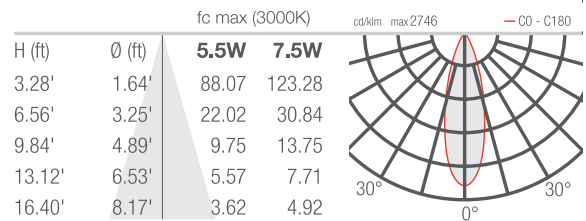

TECHNICAL DATA

Wattage / Input	See Chart on page 2. (24VDC)
Power Supply	Remote, not included. See page 3.
Construction	Body: Anodized Aluminum Lens: Tempered and Serigraphed Glass Cable Length: 4.92' standard
CCT	2700K, 3000K, 4000K
CRI	CRI >80
Delivered Lumens	See Chart on page 2.
Efficacy	62-66 lm/W
Optics	11°, 30°, 45°, 10°x40°
Finishes	N/A
Cut-Out Dimensions	See Chart on page 2.
Fixture Dimensions	See Chart on page 2.
Fixture Weight	See Chart on page 2.
LED Source	See Chart on page 2.
Lumen Maintenance	L85, B10>50,000hrs
Color Consistency	3-Step MacAdam
Operating Temp.	-4°F to +113°F
IP Rating	IP67
Impact Rating	IK06

NEVA 2 SURFACE

NEVA 2.0, 2.1, 2.2 and MINI 2

PHOTOMETRIC DATA

Note all Photometry is CRI 80, 3000K

NEVA MINI 2

S - 11°

M - 30°

L - 45°

W - 12°x40°

NEVA 2.0

S - 11°

M - 30°

L - 45°

W - 12°x40°

Job Name/Date:

Fixture Type Designation: