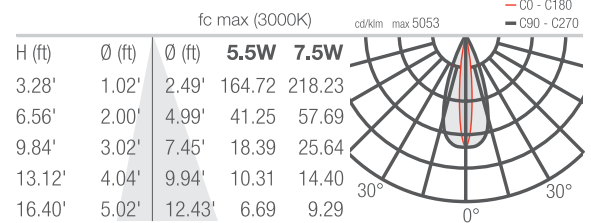

TECHNICAL DATA

Wattage / Input	See Chart on page 2. (24VDC)
Power Supply	Remote, not included. See page 3.
Construction	Body: Anodized Aluminum Lens: Tempered and Serigraphed Glass Cable Length: 4.92' standard
CCT	2700K, 3000K, 4000K
CRI	CRI >80
Delivered Lumens	See Chart on page 2.
Efficacy	62-66 lm/W
Optics	11°, 30°, 45°, 10°x40°
Finishes	N/A
Cut-Out Dimensions	See Chart on page 2.
Fixture Dimensions	See Chart on page 2.
Fixture Weight	See Chart on page 2.
LED Source	See Chart on page 2.
Lumen Maintenance	L85, B10>50,000hrs
Color Consistency	3-Step MacAdam
Operating Temp.	-4°F to +113°F
IP Rating	IP67
Impact Rating	IK06

NEVA 2 SURFACE

NEVA 2.0, 2.1, 2.2 and MINI 2

PHOTOMETRIC DATA

Note all Photometry is CRI 80, 3000K

NEVA MINI 2

S - 11°

M - 30°

L - 45°

W - 12°x40°

NEVA 2.0

S - 11°

M - 30°

L - 45°

W - 12°x40°

Job Name/Date:

Fixture Type Designation: