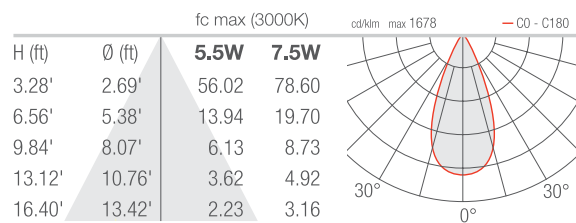

TECHNICAL DATA

Wattage / Input	See Chart on page 2. (24VDC)
Power Supply	Remote, not included. See page 3.
Construction	Body: Anodized Aluminum Lens: Tempered and Serigraphed Glass Cable Length: 4.92' standard
CCT	2700K, 3000K, 4000K
CRI	CRI >80
Delivered Lumens	See Chart on page 2.
Efficacy	62-66 lm/W
Optics	11°, 30°, 45°, 10°x40°
Finishes	N/A
Cut-Out Dimensions	See Chart on page 2.
Fixture Dimensions	See Chart on page 2.
Fixture Weight	See Chart on page 2.
LED Source	See Chart on page 2.
Lumen Maintenance	L85, B10>50,000hrs
Color Consistency	3-Step MacAdam
Operating Temp.	-4°F to +113°F
IP Rating	IP67
Impact Rating	IK06

NEVA 2 SURFACE

NEVA 2.0, 2.1, 2.2 and MINI 2

PHOTOMETRIC DATA

Note all Photometry is CRI 80, 3000K

NEVA MINI 2

S - 11°

M - 30°

L - 45°

W - 12°x40°

NEVA 2.0

S - 11°

M - 30°

L - 45°

W - 12°x40°

Job Name/Date:

Fixture Type Designation: