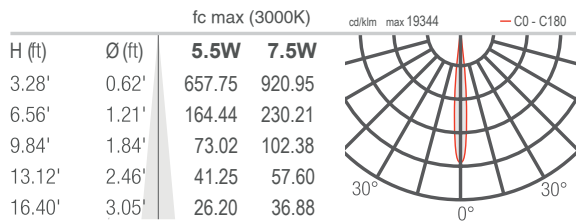

TECHNICAL DATA

Wattage / Input	See Chart on page 2. (24VDC)
Power Supply	Remote, not included. See page 3.
Construction	Body: Anodized Aluminum Lens: Tempered and Serigraphed Glass Cable Length: 4.92' standard
CCT	2700K, 3000K, 4000K
CRI	CRI >80
Delivered Lumens	See Chart on page 2.
Efficacy	62-66 lm/W
Optics	11°, 30°, 45°, 10°x40°
Finishes	N/A
Cut-Out Dimensions	See Chart on page 2.
Fixture Dimensions	See Chart on page 2.
Fixture Weight	See Chart on page 2.
LED Source	See Chart on page 2.
Lumen Maintenance	L85, B10>50,000hrs
Color Consistency	3-Step MacAdam
Operating Temp.	-4°F to +113°F
IP Rating	IP67
Impact Rating	IK06

NEVA 2 SURFACE

NEVA 2.0, 2.1, 2.2 and MINI 2

PHOTOMETRIC DATA

Note all Photometry is CRI 80, 3000K

NEVA MINI 2

S - 11°

M - 30°

L - 45°

W - 12°x40°

NEVA 2.0

S - 11°

M - 30°

L - 45°

W - 12°x40°

Job Name/Date:

Fixture Type Designation: