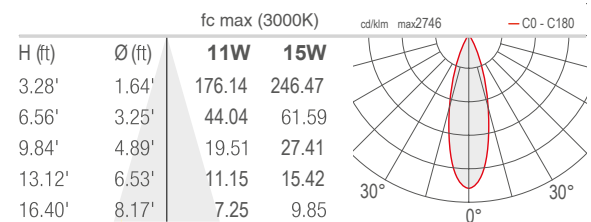

TECHNICAL DATA

Wattage / Input	See Chart on page 2. (24VDC)
Power Supply	Remote, not included. See page 3.
Construction	Body: Anodized Aluminum Lens: Tempered and Serigraphed Glass Cable Length: 4.92' standard
CCT	2700K, 3000K, 4000K
CRI	CRI >80
Delivered Lumens	See Chart on page 2.
Efficacy	62-66 lm/W
Optics	11°, 30°, 45°, 10°x40°
Finishes	N/A
Cut-Out Dimensions	See Chart on page 2.
Fixture Dimensions	See Chart on page 2.
Fixture Weight	See Chart on page 2.
LED Source	See Chart on page 2.
Lumen Maintenance	L85, B10>50,000hrs
Color Consistency	3-Step MacAdam
Operating Temp.	-4°F to +113°F
IP Rating	IP67
Impact Rating	IK06

W - 12°x40°

NEVA 2.0

S - 11°

M - 30°

L - 45°

W - 12°x40°

Job Name/Date:

Fixture Type Designation: