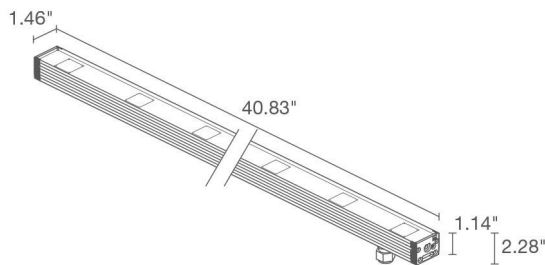

NEVA 2 SURFACE

NEVA 2.0, 2.1, 2.2 and MINI 2

TECHNICAL DATA

	NEVA MINI 2		NEVA 2.0		NEVA 2.1		NEVA 2.2	
	5.5W	7.5W	11W	15W	16W	22W	27W	38W
Delivered Lumens (3000K)	345 lm	483 lm	690 lm	966 lm	1035 lm	1450 lm	1725 lm	2415 lm
Fixture Dim. (l,w,h)	12.44" x 1.46" x 2.28"		26.65" x 1.46" x 2.28"		40.83" x 1.46" x 2.28"		69.21" x 1.46" x 2.28"	
Fixture Weight	1.28 lbs		2.76 lbs		4.12 lbs		6.94 lbs	
LED Source	3 power LEDs, LED spacing 4.72"		6 power LEDs, LED spacing 4.72"		9 power LEDs, LED spacing 4.72"		15 power LEDs, LED spacing 4.72"	

NEVA 2.1

Job Name/Date:

Fixture Type Designation: