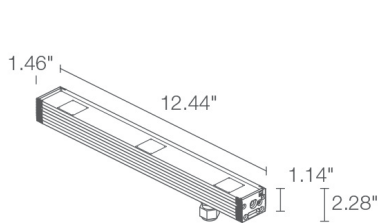

TECHNICAL DATA

Wattage / Input	See Chart on page 2. (24VDC)
Power Supply	Remote, not included. See page 3.
Construction	Body: Anodized Aluminum Lens: Tempered and Serigraphed Glass Cable Length: 4.92' standard
CCT	2700K, 3000K, 4000K
CRI	CRI >80
Delivered Lumens	See Chart on page 2.
Efficacy	62-66 lm/W
Optics	11°, 30°, 45°, 10°x40°
Finishes	N/A
Cut-Out Dimensions	See Chart on page 2.
Fixture Dimensions	See Chart on page 2.
Fixture Weight	See Chart on page 2.
LED Source	See Chart on page 2.
Lumen Maintenance	L85, B10>50,000hrs
Color Consistency	3-Step MacAdam
Operating Temp.	-4°F to +113°F
IP Rating	IP67
Impact Rating	IK06

ORDERING INFORMATION

Example: NV22005MA or NV22005MA-3. Accessories / Power Supplies ordered separately.

Model No.	CCT	Optics	Finish	Cable Length
NV0200 - Neva Mini 2 (5.5W)	F - 2700K	S - 11°	A - Aluminum	4.92' standard
NV0201 - Neva Mini 2 (7.5W)	5 - 3000K	M - 30°		1 - 16.40'
NV2000 - Neva 2.0 (11W)	9 - 4000K	L - 45°		2 - 32.81'
NV2001 - Neva 2.0 (15W)		W - 10°x40°		3 - 49.21'
NV2100 - Neva 2.1 (16W)				4 - 65.62'
NV2101 - Neva 2.1 (22W)				
NV2200 - Neva 2.2 (27W)				
NV2201 - Neva 2.2 (38W)				

Job Name/Date:

Fixture Type Designation:

NEVA 2 SURFACE

NEVA 2.0, 2.1, 2.2 and MINI 2

TECHNICAL DATA

	NEVA MINI 2		NEVA 2.0		NEVA 2.1		NEVA 2.2	
	5.5W	7.5W	11W	15W	16W	22W	27W	38W
Delivered Lumens (3000K)	345 lm	483 lm	690 lm	966 lm	1035 lm	1450 lm	1725 lm	2415 lm
Fixture Dim. (l,w,h)	12.44" x 1.46" x 2.28"		26.65" x 1.46" x 2.28"		40.83" x 1.46" x 2.28"		69.21" x 1.46" x 2.28"	
Fixture Weight	1.28 lbs		2.76 lbs		4.12 lbs		6.94 lbs	
LED Source	3 power LEDs, LED spacing 4.72"		6 power LEDs, LED spacing 4.72"		9 power LEDs, LED spacing 4.72"		15 power LEDs, LED spacing 4.72"	