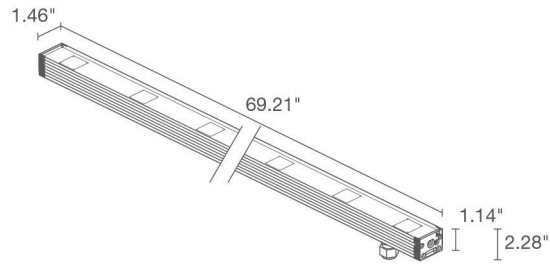

NEVA 2.2

Job Name/Date:

Fixture Type Designation: