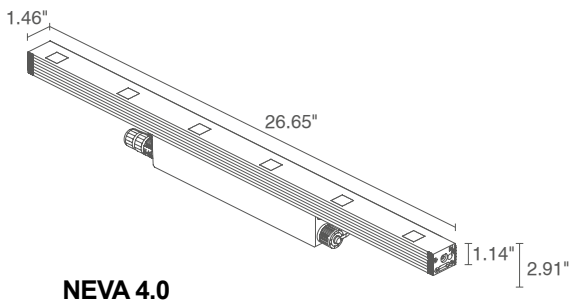

TECHNICAL DATA

Wattage / Input	See Chart on page 2 (120VAC)
Power Supply	Integral - On/Off or 0-10V
Construction	Body: Black Anodized Aluminum Lens: Serigraphed, Tempered, Transparent, Extra-clear Glass
CCT	2700K, 3000K, 4000K
CRI	>80
Delivered Lumens	See Chart on page 2.
Efficacy	61.5-70 lm/W
Optics	11°, 30°, 45°, 10°x40°
Finishes	Black Anodized Aluminum
Cut-Out Dimensions	See Chart on page 2.
Fixture Dimensions	See Chart on page 2.
Fixture Weight	See Chart on page 2.
LED Source	See Chart on page 2.
Lumen Maintenance	L85, B10>50,000hrs (Ta 25°C)
Color Consistency	3-Step MacAdam
Operating Temp.	-4°F to +113°F
IP Rating	IP65, IP67
Impact Rating	IK08

Job Name/Date:

Fixture Type Designation:

NEVA 4 RECESSED

NEVA 4.0, 4.1, 4.2

TECHNICAL DATA

	NEVA 4.0	NEVA 4.1	NEVA 4.2
Wattage	16W	24W	40W
Delivered Lumens (3000K)	966 lm (3000K, 30°)	1450 lm (3000K, 30°)	2415 lm (3000K, 30°)
Fixture Dim. (l,w,h)	26.65" x 1.46" x 2.91"	40.83" x 1.46" x 2.91"	69.21" x 1.46" x 2.91"
Alum. Housing Dim. (l,w,h) & Cut-Out Size (l,w)	26.85" x 1.65" x 3.31" same as housing	41.02" x 1.65" x 3.31" same as housing	69.41" x 1.65" x 3.31" same as housing
Alum Housing Dim. (l,w,h) (for plasterboard) & Cut-Out Size (l,w)	26.85" x 1.65" x 3.31" same as housing	41.02" x 1.65" x 3.31" same as housing	69.41" x 1.65" x 3.31" same as housing
Fixture Weight	3.53 lbs	4.63 lbs	7.98 lbs
LED Source	6 power LEDs, LED spacing 4.72"	9 power LEDs, LED spacing 4.72"	15 power LEDs, LED spacing 4.72"

Job Name/Date:

Fixture Type Designation:

NEVA 4 RECESSED

NEVA 4.0, 4.1, 4.2

ACCESSORIES - Installation

Aluminum Outer Casing

- WC6520 - Neva 4.0 (26.85")
- WC6521 - Neva 4.1 (41.02")
- WC6522 - Neva 4.2 (69.41")

M - 30°

L - 45°

W - 10°x40°

Job Name/Date:

Fixture Type Designation: