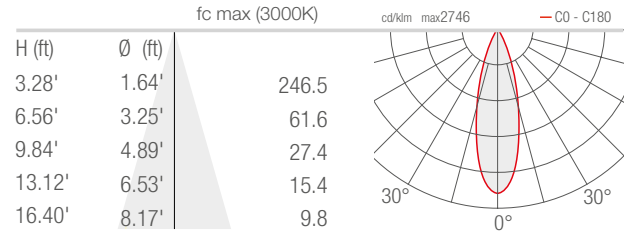

Job Name/Date:

Fixture Type Designation:

NEVA 4 RECESSED

NEVA 4.0, 4.1, 4.2

TECHNICAL DATA

	NEVA 4.0	NEVA 4.1	NEVA 4.2
Wattage	16W	24W	40W
Delivered Lumens (3000K)	966 lm (3000K, 30°)	1450 lm (3000K, 30°)	2415 lm (3000K, 30°)
Fixture Dim. (l,w,h)	26.65" x 1.46" x 2.91"	40.83" x 1.46" x 2.91"	69.21" x 1.46" x 2.91"
Alum. Housing Dim. (l,w,h) & Cut-Out Size (l,w)	26.85" x 1.65" x 3.31" same as housing	41.02" x 1.65" x 3.31" same as housing	69.41" x 1.65" x 3.31" same as housing
Alum Housing Dim. (l,w,h) (for plasterboard) & Cut-Out Size (l,w)	26.85" x 1.65" x 3.31" same as housing	41.02" x 1.65" x 3.31" same as housing	69.41" x 1.65" x 3.31" same as housing
Fixture Weight	3.53 lbs	4.63 lbs	7.98 lbs
LED Source	6 power LEDs, LED spacing 4.72"	9 power LEDs, LED spacing 4.72"	15 power LEDs, LED spacing 4.72"

M - 30°

L - 45°

W - 10°x40°

Job Name/Date:

Fixture Type Designation: