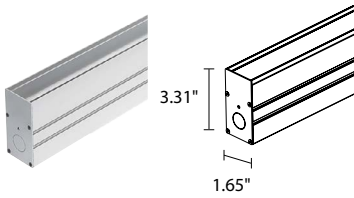

TECHNICAL DATA

Wattage / Input	See Chart on page 2 (120VAC)
Power Supply	Integral - On/Off or 0-10V
Construction	Body: Black Anodized Aluminum Lens: Serigraphed, Tempered, Transparent, Extra-clear Glass
CCT	2700K, 3000K, 4000K
CRI	>80
Delivered Lumens	See Chart on page 2.
Efficacy	61.5-70 lm/W
Optics	11°, 30°, 45°, 10°x40°
Finishes	Black Anodized Aluminum
Cut-Out Dimensions	See Chart on page 2.
Fixture Dimensions	See Chart on page 2.
Fixture Weight	See Chart on page 2.
LED Source	See Chart on page 2.
Lumen Maintenance	L85, B10>50,000hrs (Ta 25°C)
Color Consistency	3-Step MacAdam
Operating Temp.	-4°F to +113°F
IP Rating	IP65, IP67
Impact Rating	IK08

Job Name/Date:

Fixture Type Designation:

NEVA 4 RECESSED

NEVA 4.0, 4.1, 4.2

TECHNICAL DATA

	NEVA 4.0	NEVA 4.1	NEVA 4.2
Wattage	16W	24W	40W
Delivered Lumens (3000K)	966 lm (3000K, 30°)	1450 lm (3000K, 30°)	2415 lm (3000K, 30°)
Fixture Dim. (l,w,h)	26.65" x 1.46" x 2.91"	40.83" x 1.46" x 2.91"	69.21" x 1.46" x 2.91"
Alum. Housing Dim. (l,w,h) & Cut-Out Size (l,w)	26.85" x 1.65" x 3.31" same as housing	41.02" x 1.65" x 3.31" same as housing	69.41" x 1.65" x 3.31" same as housing
Alum Housing Dim. (l,w,h) (for plasterboard) & Cut-Out Size (l,w)	26.85" x 1.65" x 3.31" same as housing	41.02" x 1.65" x 3.31" same as housing	69.41" x 1.65" x 3.31" same as housing
Fixture Weight	3.53 lbs	4.63 lbs	7.98 lbs
LED Source	6 power LEDs, LED spacing 4.72"	9 power LEDs, LED spacing 4.72"	15 power LEDs, LED spacing 4.72"

Job Name/Date:

Fixture Type Designation:

NEVA 4 RECESSED

NEVA 4.0, 4.1, 4.2

ACCESSORIES - Installation

Aluminum Outer Casing

- WC6520 - Neva 4.0 (26.85")
- WC6521 - Neva 4.1 (41.02")
- WC6522 - Neva 4.2 (69.41")