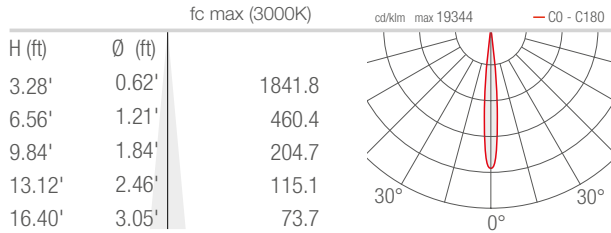

WN6006 - Extractors Pair of extractors for outer casings

Job Name/Date:

Fixture Type Designation:

NEVA 4 RECESSED

NEVA 4.0, 4.1, 4.2

PHOTOMETRIC DATA

Note all Photometry is CRI 80, 3000K

S - 11°

M - 30°

L - 45°

W - 10°x40°

Job Name/Date:

Fixture Type Designation: