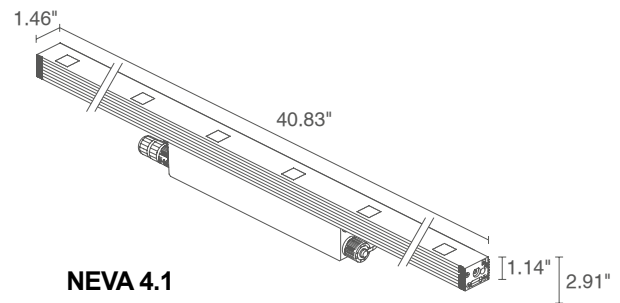

TECHNICAL DATA

Wattage / Input	See Chart on page 2 (120VAC)
Power Supply	Integral - On/Off or 0-10V
Construction	Body: Black Anodized Aluminum Lens: Serigraphed, Tempered, Transparent, Extra-clear Glass
CCT	2700K, 3000K, 4000K
CRI	>80
Delivered Lumens	See Chart on page 2.
Efficacy	61.5-70 lm/W
Optics	11°, 30°, 45°, 10°x40°
Finishes	Black Anodized Aluminum
Cut-Out Dimensions	See Chart on page 2.
Fixture Dimensions	See Chart on page 2.
Fixture Weight	See Chart on page 2.
LED Source	See Chart on page 2.
Lumen Maintenance	L85, B10>50,000hrs (Ta 25°C)
Color Consistency	3-Step MacAdam
Operating Temp.	-4°F to +113°F
IP Rating	IP65, IP67
Impact Rating	IK08

Job Name/Date:

Fixture Type Designation:

NEVA 4 RECESSED

NEVA 4.0, 4.1, 4.2

TECHNICAL DATA

	NEVA 4.0	NEVA 4.1	NEVA 4.2
Wattage	16W	24W	40W
Delivered Lumens (3000K)	966 lm (3000K, 30°)	1450 lm (3000K, 30°)	2415 lm (3000K, 30°)
Fixture Dim. (l,w,h)	26.65" x 1.46" x 2.91"	40.83" x 1.46" x 2.91"	69.21" x 1.46" x 2.91"
Alum. Housing Dim. (l,w,h) & Cut-Out Size (l,w)	26.85" x 1.65" x 3.31" same as housing	41.02" x 1.65" x 3.31" same as housing	69.41" x 1.65" x 3.31" same as housing
Alum Housing Dim. (l,w,h) (for plasterboard) & Cut-Out Size (l,w)	26.85" x 1.65" x 3.31" same as housing	41.02" x 1.65" x 3.31" same as housing	69.41" x 1.65" x 3.31" same as housing
Fixture Weight	3.53 lbs	4.63 lbs	7.98 lbs
LED Source	6 power LEDs, LED spacing 4.72"	9 power LEDs, LED spacing 4.72"	15 power LEDs, LED spacing 4.72"

Job Name/Date:

Fixture Type Designation:

NEVA 4 RECESSED

NEVA 4.0, 4.1, 4.2

ACCESSORIES - Installation

Aluminum Outer Casing

- WC6520 - Neva 4.0 (26.85")
- WC6521 - Neva 4.1 (41.02")
- WC6522 - Neva 4.2 (69.41")