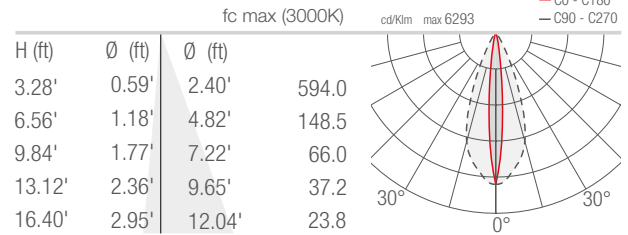

M - 30°

L - 45°

W - 10°x40°

Job Name/Date:

Fixture Type Designation: