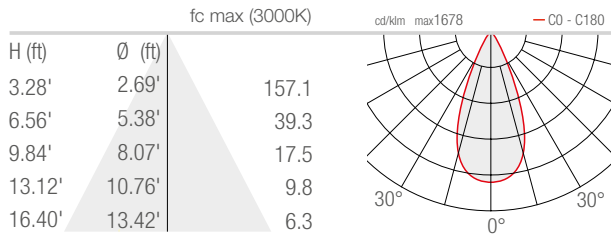

Job Name/Date:

Fixture Type Designation:

NEVA 4 RECESSED

NEVA 4.0, 4.1, 4.2

TECHNICAL DATA

	NEVA 4.0	NEVA 4.1	NEVA 4.2
Wattage	16W	24W	40W
Delivered Lumens (3000K)	966 lm (3000K, 30°)	1450 lm (3000K, 30°)	2415 lm (3000K, 30°)
Fixture Dim. (l,w,h)	26.65" x 1.46" x 2.91"	40.83" x 1.46" x 2.91"	69.21" x 1.46" x 2.91"
Alum. Housing Dim. (l,w,h) & Cut-Out Size (l,w)	26.85" x 1.65" x 3.31" same as housing	41.02" x 1.65" x 3.31" same as housing	69.41" x 1.65" x 3.31" same as housing
Alum Housing Dim. (l,w,h) (for plasterboard) & Cut-Out Size (l,w)	26.85" x 1.65" x 3.31" same as housing	41.02" x 1.65" x 3.31" same as housing	69.41" x 1.65" x 3.31" same as housing
Fixture Weight	3.53 lbs	4.63 lbs	7.98 lbs
LED Source	6 power LEDs, LED spacing 4.72"	9 power LEDs, LED spacing 4.72"	15 power LEDs, LED spacing 4.72"

WN6006 - Extractors Pair of extractors for outer casings

Job Name/Date:

Fixture Type Designation:

NEVA 4 RECESSED

NEVA 4.0, 4.1, 4.2

PHOTOMETRIC DATA

Note all Photometry is CRI 80, 3000K

S - 11°

M - 30°

L - 45°

W - 10°x40°

Job Name/Date:

Fixture Type Designation: