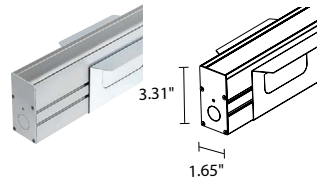

Job Name/Date:

Fixture Type Designation:

NEVA 4 RECESSED

NEVA 4.0, 4.1, 4.2

TECHNICAL DATA

	NEVA 4.0	NEVA 4.1	NEVA 4.2
Wattage	16W	24W	40W
Delivered Lumens (3000K)	966 lm (3000K, 30°)	1450 lm (3000K, 30°)	2415 lm (3000K, 30°)
Fixture Dim. (l,w,h)	26.65" x 1.46" x 2.91"	40.83" x 1.46" x 2.91"	69.21" x 1.46" x 2.91"
Alum. Housing Dim. (l,w,h) & Cut-Out Size (l,w)	26.85" x 1.65" x 3.31" same as housing	41.02" x 1.65" x 3.31" same as housing	69.41" x 1.65" x 3.31" same as housing
Alum Housing Dim. (l,w,h) (for plasterboard) & Cut-Out Size (l,w)	26.85" x 1.65" x 3.31" same as housing	41.02" x 1.65" x 3.31" same as housing	69.41" x 1.65" x 3.31" same as housing
Fixture Weight	3.53 lbs	4.63 lbs	7.98 lbs
LED Source	6 power LEDs, LED spacing 4.72"	9 power LEDs, LED spacing 4.72"	15 power LEDs, LED spacing 4.72"

Job Name/Date:

Fixture Type Designation:

NEVA 4 RECESSED

NEVA 4.0, 4.1, 4.2

ACCESSORIES - Installation

Aluminum Outer Casing

- WC6520 - Neva 4.0 (26.85")
- WC6521 - Neva 4.1 (41.02")
- WC6522 - Neva 4.2 (69.41")

Aluminum Outer Casing For plasterboard applications

- WC6720 - Neva 4.0 (26.85")
- WC6721 - Neva 4.1 (41.02")
- WC6722 - Neva 4.2 (69.41")

WN6005 - Alignment Kit For Aluminum Outer Casings

WN6001 - Fixture Anti Fall Kit Optional for Ceiling (and if desired Wall) Installations