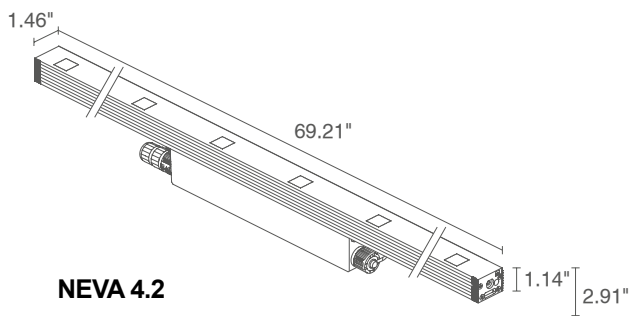

TECHNICAL DATA

Wattage / Input	See Chart on page 2 (120VAC)
Power Supply	Integral - On/Off or 0-10V
Construction	Body: Black Anodized Aluminum Lens: Serigraphed, Tempered, Transparent, Extra-clear Glass
CCT	2700K, 3000K, 4000K
CRI	>80
Delivered Lumens	See Chart on page 2.
Efficacy	61.5-70 lm/W
Optics	11°, 30°, 45°, 10°x40°
Finishes	Black Anodized Aluminum
Cut-Out Dimensions	See Chart on page 2.
Fixture Dimensions	See Chart on page 2.
Fixture Weight	See Chart on page 2.
LED Source	See Chart on page 2.
Lumen Maintenance	L85, B10>50,000hrs (Ta 25°C)
Color Consistency	3-Step MacAdam
Operating Temp.	-4°F to +113°F
IP Rating	IP65, IP67
Impact Rating	IK08

Job Name/Date:

Fixture Type Designation:

NEVA 4 RECESSED

NEVA 4.0, 4.1, 4.2

TECHNICAL DATA

	NEVA 4.0	NEVA 4.1	NEVA 4.2
Wattage	16W	24W	40W
Delivered Lumens (3000K)	966 lm (3000K, 30°)	1450 lm (3000K, 30°)	2415 lm (3000K, 30°)
Fixture Dim. (l,w,h)	26.65" x 1.46" x 2.91"	40.83" x 1.46" x 2.91"	69.21" x 1.46" x 2.91"
Alum. Housing Dim. (l,w,h) & Cut-Out Size (l,w)	26.85" x 1.65" x 3.31" same as housing	41.02" x 1.65" x 3.31" same as housing	69.41" x 1.65" x 3.31" same as housing
Alum Housing Dim. (l,w,h) (for plasterboard) & Cut-Out Size (l,w)	26.85" x 1.65" x 3.31" same as housing	41.02" x 1.65" x 3.31" same as housing	69.41" x 1.65" x 3.31" same as housing
Fixture Weight	3.53 lbs	4.63 lbs	7.98 lbs
LED Source	6 power LEDs, LED spacing 4.72"	9 power LEDs, LED spacing 4.72"	15 power LEDs, LED spacing 4.72"

Job Name/Date:

Fixture Type Designation:

NEVA 4 RECESSED

NEVA 4.0, 4.1, 4.2

ACCESSORIES - Installation

Aluminum Outer Casing

- WC6520 - Neva 4.0 (26.85")
- WC6521 - Neva 4.1 (41.02")
- WC6522 - Neva 4.2 (69.41")