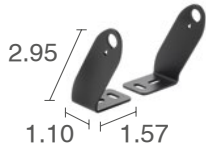

TECHNICAL DATA

| | |
|---------------------------|--|
| Wattage / Input | See Chart on page 2 (120VAC) |
| Power Supply | Integral - On/Off or 0-10V |
| Construction | Body: Black Anodized Aluminum Lens: Serigraphed, Tempered, Transparent, Extra-clear Glass |
| CCT | 2700K, 3000K, 4000K |
| CRI | >80 |
| Delivered Lumens | See Chart on page 2. |
| Efficacy | 61.5-70 lm/W |
| Optics | 11°, 30°, 45°, 10°x40° |
| Finishes | Black Anodized Aluminum |
| Cut-Out Dimensions | See Chart on page 2. |
| Fixture Dimensions | See Chart on page 2. |
| Fixture Weight | See Chart on page 2. |
| LED Source | See Chart on page 2. |
| Lumen Maintenance | L85, B10>50,000hrs (Ta 25°C) |
| Color Consistency | 3-Step MacAdam |
| Operating Temp. | -4°F to +113°F |
| IP Rating | IP65, IP67 |
| Impact Rating | IK08 |

Job Name/Date:

Fixture Type Designation:

NEVA 4 SURFACE

NEVA 4.0, 4.1, 4.2

TECHNICAL DATA

| | NEVA 4.0 | NEVA 4.1 | NEVA 4.2 |
|---------------------------------|------------------------------------|------------------------------------|-------------------------------------|
| Wattage | 16W | 24W | 40W |
| Delivered Lumens (3000K) | 966 lm (3000K, 30°) | 1450 lm (3000K, 30°) | 2415 lm (3000K, 30°) |
| Fixture Dim. (l,w,h) | 26.65" x 1.46" x 2.91" | 40.83" x 1.46" x 2.91" | 69.21" x 1.46" x 2.91" |
| Fixture Weight | 3.53 lbs | 4.63 lbs | 7.98 lbs |
| LED Source | 6 power LEDs, LED spacing 4.72" | 9 power LEDs, LED spacing 4.72" | 15 power LEDs, LED spacing 4.72" |

Job Name/Date:

Fixture Type Designation:

NEVA 4 SURFACE

NEVA 4.0, 4.1, 4.2

ACCESSORIES - Installation

WMA01N

Pair of brackets 2.95" h

WMA02N