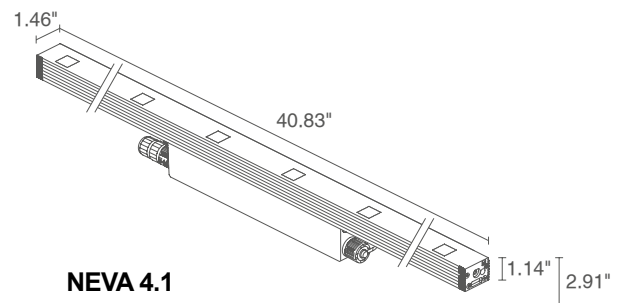

TECHNICAL DATA

| | |
|---------------------------|--|
| Wattage / Input | See Chart on page 2 (120VAC) |
| Power Supply | Integral - On/Off or 0-10V |
| Construction | Body: Black Anodized Aluminum Lens: Serigraphed, Tempered, Transparent, Extra-clear Glass |
| CCT | 2700K, 3000K, 4000K |
| CRI | >80 |
| Delivered Lumens | See Chart on page 2. |
| Efficacy | 61.5-70 lm/W |
| Optics | 11°, 30°, 45°, 10°x40° |
| Finishes | Black Anodized Aluminum |
| Cut-Out Dimensions | See Chart on page 2. |
| Fixture Dimensions | See Chart on page 2. |
| Fixture Weight | See Chart on page 2. |
| LED Source | See Chart on page 2. |
| Lumen Maintenance | L85, B10>50,000hrs (Ta 25°C) |
| Color Consistency | 3-Step MacAdam |
| Operating Temp. | -4°F to +113°F |
| IP Rating | IP65, IP67 |
| Impact Rating | IK08 |

Job Name/Date:

Fixture Type Designation:

NEVA 4 SURFACE

NEVA 4.0, 4.1, 4.2

TECHNICAL DATA

| | NEVA 4.0 | NEVA 4.1 | NEVA 4.2 |
|---------------------------------|------------------------------------|------------------------------------|-------------------------------------|
| Wattage | 16W | 24W | 40W |
| Delivered Lumens (3000K) | 966 lm (3000K, 30°) | 1450 lm (3000K, 30°) | 2415 lm (3000K, 30°) |
| Fixture Dim. (l,w,h) | 26.65" x 1.46" x 2.91" | 40.83" x 1.46" x 2.91" | 69.21" x 1.46" x 2.91" |
| Fixture Weight | 3.53 lbs | 4.63 lbs | 7.98 lbs |
| LED Source | 6 power LEDs, LED spacing 4.72" | 9 power LEDs, LED spacing 4.72" | 15 power LEDs, LED spacing 4.72" |