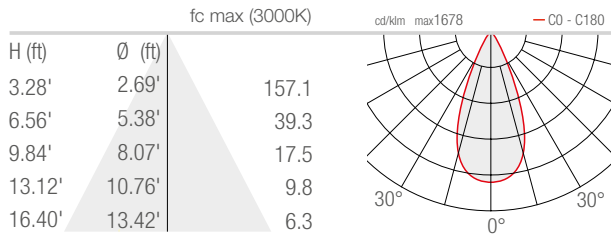

Job Name/Date:

Fixture Type Designation:

NEVA 4 SURFACE

NEVA 4.0, 4.1, 4.2

TECHNICAL DATA

| | NEVA 4.0 | NEVA 4.1 | NEVA 4.2 |
|---------------------------------|------------------------------------|------------------------------------|-------------------------------------|
| Wattage | 16W | 24W | 40W |
| Delivered Lumens (3000K) | 966 lm (3000K, 30°) | 1450 lm (3000K, 30°) | 2415 lm (3000K, 30°) |
| Fixture Dim. (l,w,h) | 26.65" x 1.46" x 2.91" | 40.83" x 1.46" x 2.91" | 69.21" x 1.46" x 2.91" |
| Fixture Weight | 3.53 lbs | 4.63 lbs | 7.98 lbs |
| LED Source | 6 power LEDs, LED spacing 4.72" | 9 power LEDs, LED spacing 4.72" | 15 power LEDs, LED spacing 4.72" |

Fixture Type Designation:

NEVA 4 SURFACE

NEVA 4.0, 4.1, 4.2

PHOTOMETRIC DATA

Note all Photometry is CRI 80, 3000K

S - 11°

M - 30°

L - 45°

W - 10°x40°

Job Name/Date:

Fixture Type Designation: