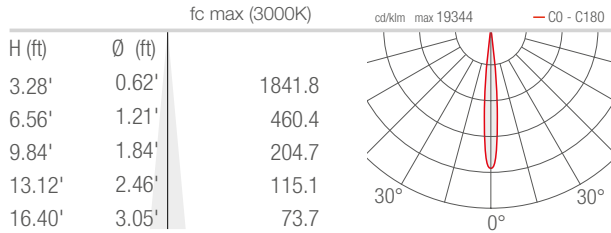

Job Name/Date:

Fixture Type Designation:

NEVA 4 SURFACE

NEVA 4.0, 4.1, 4.2

TECHNICAL DATA

| | NEVA 4.0 | NEVA 4.1 | NEVA 4.2 |
|---------------------------------|------------------------------------|------------------------------------|-------------------------------------|
| Wattage | 16W | 24W | 40W |
| Delivered Lumens (3000K) | 966 lm (3000K, 30°) | 1450 lm (3000K, 30°) | 2415 lm (3000K, 30°) |
| Fixture Dim. (l,w,h) | 26.65" x 1.46" x 2.91" | 40.83" x 1.46" x 2.91" | 69.21" x 1.46" x 2.91" |
| Fixture Weight | 3.53 lbs | 4.63 lbs | 7.98 lbs |
| LED Source | 6 power LEDs, LED spacing 4.72" | 9 power LEDs, LED spacing 4.72" | 15 power LEDs, LED spacing 4.72" |

Fixture Type Designation:

NEVA 4 SURFACE

NEVA 4.0, 4.1, 4.2

PHOTOMETRIC DATA

Note all Photometry is CRI 80, 3000K

S - 11°

M - 30°

L - 45°