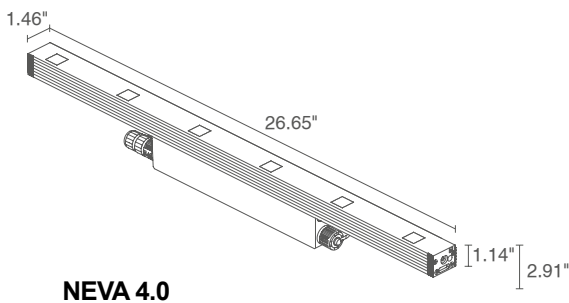

TECHNICAL DATA

| | |
|---------------------------|--|
| Wattage / Input | See Chart on page 2 (120VAC) |
| Power Supply | Integral - On/Off or 0-10V |
| Construction | Body: Black Anodized Aluminum Lens: Serigraphed, Tempered, Transparent, Extra-clear Glass |
| CCT | 2700K, 3000K, 4000K |
| CRI | >80 |
| Delivered Lumens | See Chart on page 2. |
| Efficacy | 61.5-70 lm/W |
| Optics | 11°, 30°, 45°, 10°x40° |
| Finishes | Black Anodized Aluminum |
| Cut-Out Dimensions | See Chart on page 2. |
| Fixture Dimensions | See Chart on page 2. |
| Fixture Weight | See Chart on page 2. |
| LED Source | See Chart on page 2. |
| Lumen Maintenance | L85, B10>50,000hrs (Ta 25°C) |
| Color Consistency | 3-Step MacAdam |
| Operating Temp. | -4°F to +113°F |
| IP Rating | IP65, IP67 |
| Impact Rating | IK08 |

Job Name/Date:

Fixture Type Designation:

NEVA 4 SURFACE

NEVA 4.0, 4.1, 4.2

TECHNICAL DATA

| | NEVA 4.0 | NEVA 4.1 | NEVA 4.2 |
|---------------------------------|------------------------------------|------------------------------------|-------------------------------------|
| Wattage | 16W | 24W | 40W |
| Delivered Lumens (3000K) | 966 lm (3000K, 30°) | 1450 lm (3000K, 30°) | 2415 lm (3000K, 30°) |
| Fixture Dim. (l,w,h) | 26.65" x 1.46" x 2.91" | 40.83" x 1.46" x 2.91" | 69.21" x 1.46" x 2.91" |
| Fixture Weight | 3.53 lbs | 4.63 lbs | 7.98 lbs |
| LED Source | 6 power LEDs, LED spacing 4.72" | 9 power LEDs, LED spacing 4.72" | 15 power LEDs, LED spacing 4.72" |