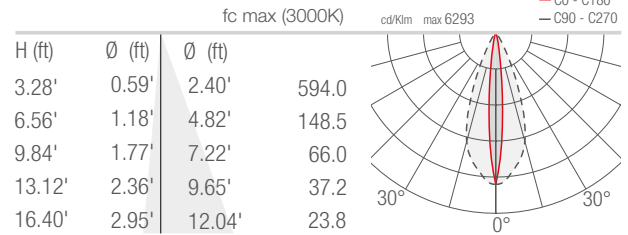

W - 10°x40°

Job Name/Date:

Fixture Type Designation: