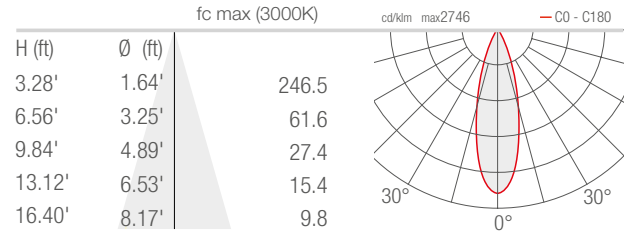

Job Name/Date:

Fixture Type Designation:

NEVA 4 SURFACE

NEVA 4.0, 4.1, 4.2

TECHNICAL DATA

| | NEVA 4.0 | NEVA 4.1 | NEVA 4.2 |
|---------------------------------|------------------------------------|------------------------------------|-------------------------------------|
| Wattage | 16W | 24W | 40W |
| Delivered Lumens (3000K) | 966 lm (3000K, 30°) | 1450 lm (3000K, 30°) | 2415 lm (3000K, 30°) |
| Fixture Dim. (l,w,h) | 26.65" x 1.46" x 2.91" | 40.83" x 1.46" x 2.91" | 69.21" x 1.46" x 2.91" |
| Fixture Weight | 3.53 lbs | 4.63 lbs | 7.98 lbs |
| LED Source | 6 power LEDs, LED spacing 4.72" | 9 power LEDs, LED spacing 4.72" | 15 power LEDs, LED spacing 4.72" |

Fixture Type Designation:

NEVA 4 SURFACE

NEVA 4.0, 4.1, 4.2

PHOTOMETRIC DATA

Note all Photometry is CRI 80, 3000K

S - 11°

M - 30°

L - 45°

W - 10°x40°

Job Name/Date:

Fixture Type Designation: