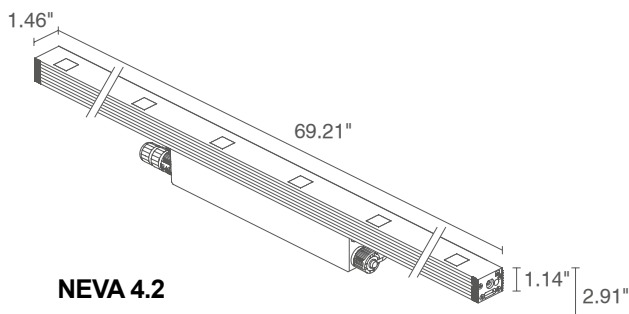

TECHNICAL DATA

| | |
|---------------------------|--|
| Wattage / Input | See Chart on page 2 (120VAC) |
| Power Supply | Integral - On/Off or 0-10V |
| Construction | Body: Black Anodized Aluminum Lens: Serigraphed, Tempered, Transparent, Extra-clear Glass |
| CCT | 2700K, 3000K, 4000K |
| CRI | >80 |
| Delivered Lumens | See Chart on page 2. |
| Efficacy | 61.5-70 lm/W |
| Optics | 11°, 30°, 45°, 10°x40° |
| Finishes | Black Anodized Aluminum |
| Cut-Out Dimensions | See Chart on page 2. |
| Fixture Dimensions | See Chart on page 2. |
| Fixture Weight | See Chart on page 2. |
| LED Source | See Chart on page 2. |
| Lumen Maintenance | L85, B10>50,000hrs (Ta 25°C) |
| Color Consistency | 3-Step MacAdam |
| Operating Temp. | -4°F to +113°F |
| IP Rating | IP65, IP67 |
| Impact Rating | IK08 |

Job Name/Date:

Fixture Type Designation:

NEVA 4 SURFACE

NEVA 4.0, 4.1, 4.2

TECHNICAL DATA

| | NEVA 4.0 | NEVA 4.1 | NEVA 4.2 |
|---------------------------------|------------------------------------|------------------------------------|-------------------------------------|
| Wattage | 16W | 24W | 40W |
| Delivered Lumens (3000K) | 966 lm (3000K, 30°) | 1450 lm (3000K, 30°) | 2415 lm (3000K, 30°) |
| Fixture Dim. (l,w,h) | 26.65" x 1.46" x 2.91" | 40.83" x 1.46" x 2.91" | 69.21" x 1.46" x 2.91" |
| Fixture Weight | 3.53 lbs | 4.63 lbs | 7.98 lbs |
| LED Source | 6 power LEDs, LED spacing 4.72" | 9 power LEDs, LED spacing 4.72" | 15 power LEDs, LED spacing 4.72" |