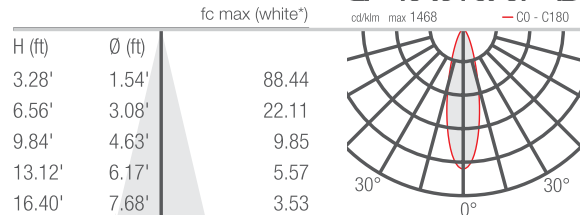

### PHOTOMETRIC DATA

Note all Photometry is White Light created by color mixing

#### NEVA MINI 5

**S** - 15°

\*White created by mixing the colours

**M** - 26°

**L** - 30°

**W** - 24°x46°