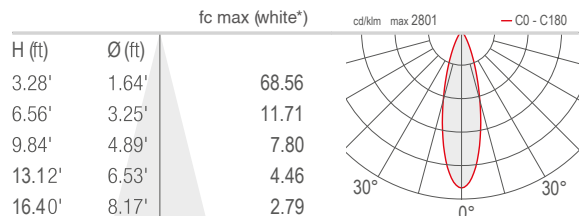

NEVA 5 RECESSED

NEVA 5.0, 5.1, 5.2 and MINI 5

PHOTOMETRIC DATA

Note all Photometry is White Light created by color mixing

NEVA MINI 5

S - 15°

*White created by mixing the colours

M - 26°

L - 30°

W - 24°x46°

NEVA 5.0

S - 18°

*White created by mixing the colours

M - 26°

L - 32°

W - 22°x42°

Job Name/Date:

Fixture Type Designation: