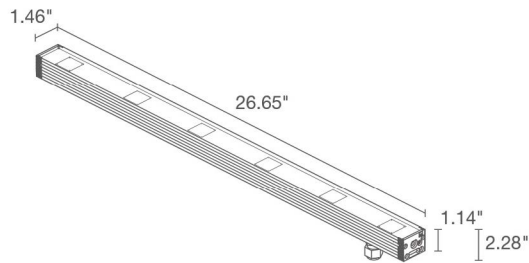

NEVA 5 RECESSED

NEVA 5.0, 5.1, 5.2 and MINI 5

TECHNICAL DATA

	NEVA MINI 5	NEVA 5.0	NEVA 5.1	NEVA 5.2
Wattage	10W	20W	30W	50W
Delivered Lumens (3000K)	324 lm: (R) 54 lm, (G) 162 lm, (B) 108 lm (26°)	852 lm: (R) 312 lm, (G) 402 lm, (B) 138 lm (26°)	1278 lm: (R) 468 lm, (G) 603 lm, (B) 207 lm (26°)	2130 lm: (R) 780 lm, (G) 1005 lm, (B) 345 lm (26°)
Fixture Dim. (l,w,h)	12.44" x 1.46" x 2.28"	26.65" x 1.46" x 2.28"	40.83" x 1.46" x 2.28"	69.21" x 1.46" x 2.28"
Alum. Housing Dim. (l,w,h) & Cut-Out Size (l,w)	12.68" x 1.65" x 3.31"	26.85" x 1.65" x 3.31"	41.02" x 1.65" x 3.31"	69.41" x 1.65" x 3.31"
	same as housing	same as housing	same as housing	same as housing
Alum Housing Dim. (l,w,h) (for plasterboard) & Cut-Out Size (l,w)	12.68" x 1.65" x 3.31"	26.85" x 1.65" x 3.31"	41.02" x 1.65" x 3.31"	69.41" x 1.65" x 3.31"
	same as housing	same as housing	same as housing	same as housing
Fixture Weight	1.28 lbs	2.76 lbs	4.12 lbs	6.94 lbs
LED Source	3 RGB LED groups, LED spacing 4.72"	6 RGB LED groups, LED spacing 4.72"	9 RGB LED groups, LED spacing 4.72"	15 RGB LED groups, LED spacing 4.72"

NEVA MINI 5

NEVA 5.0

Job Name/Date:

Fixture Type Designation: