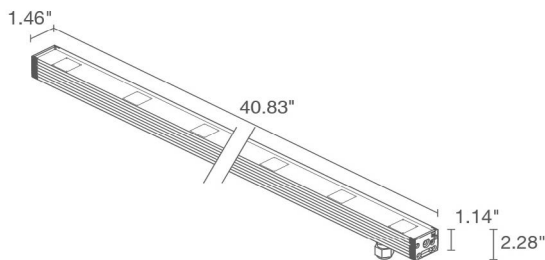

NEVA 5 RECESSED

NEVA 5.0, 5.1, 5.2 and MINI 5

TECHNICAL DATA

	NEVA MINI 5	NEVA 5.0	NEVA 5.1	NEVA 5.2
Wattage	10W	20W	30W	50W
Delivered Lumens (3000K)	324 lm: (R) 54 lm, (G) 162 lm, (B) 108 lm (26°)	852 lm: (R) 312 lm, (G) 402 lm, (B) 138 lm (26°)	1278 lm: (R) 468 lm, (G) 603 lm, (B) 207 lm (26°)	2130 lm: (R) 780 lm, (G) 1005 lm, (B) 345 lm (26°)
Fixture Dim. (l,w,h)	12.44" x 1.46" x 2.28"	26.65" x 1.46" x 2.28"	40.83" x 1.46" x 2.28"	69.21" x 1.46" x 2.28"
Alum. Housing Dim. (l,w,h) & Cut-Out Size (l,w)	12.68" x 1.65" x 3.31"	26.85" x 1.65" x 3.31"	41.02" x 1.65" x 3.31"	69.41" x 1.65" x 3.31"
	same as housing	same as housing	same as housing	same as housing
Alum Housing Dim. (l,w,h) (for plasterboard) & Cut-Out Size (l,w)	12.68" x 1.65" x 3.31"	26.85" x 1.65" x 3.31"	41.02" x 1.65" x 3.31"	69.41" x 1.65" x 3.31"
	same as housing	same as housing	same as housing	same as housing
Fixture Weight	1.28 lbs	2.76 lbs	4.12 lbs	6.94 lbs
LED Source	3 RGB LED groups, LED spacing 4.72"	6 RGB LED groups, LED spacing 4.72"	9 RGB LED groups, LED spacing 4.72"	15 RGB LED groups, LED spacing 4.72"

NEVA MINI 5

NEVA 5.1

Job Name/Date:

Fixture Type Designation: