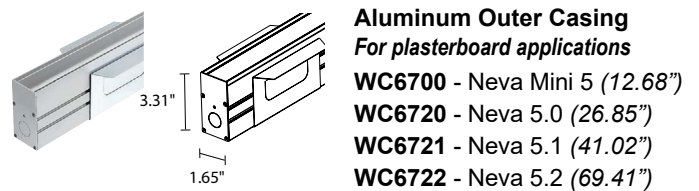

NEVA 5 RECESSED

NEVA 5.0, 5.1, 5.2 and MINI 5

SUGGESTED POWER SUPPLIES 24VDC

Part Number	Description	Input/Output	# of Fixtures / Power Supply			
			Neva Mini 5	Neva 5.0	Neva 5.1	Neva 5.2
			10W	20W	30W	50W
PPLT00288	DMX / RDM (Field Addressable) / DALI	120-277VAC to 24VDC, 100W	1-8	1-4	1-2	1-1

For other power supply options consult factory.

ACCESSORIES - Installation