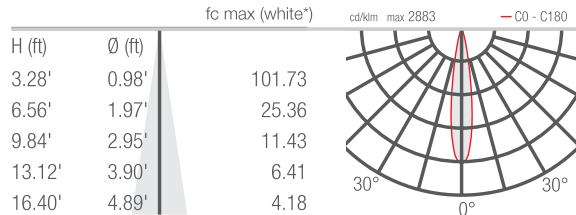

NEVA 5 RECESSED

NEVA 5.0, 5.1, 5.2 and MINI 5

PHOTOMETRIC DATA

Note all Photometry is White Light created by color mixing

NEVA MINI 5

S - 15°

*White created by mixing the colours

M - 26°