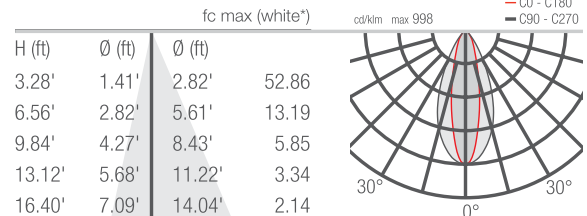

### PHOTOMETRIC DATA

Note all Photometry is White Light created by color mixing

#### NEVA MINI 5

**S** - 15°

\*White created by mixing the colours

**M** - 26°

**L** - 30°

**W** - 24°x46°

#### NEVA 5.0

**S** - 18°

\*White created by mixing the colours

**M** - 26°

**L** - 32°

**W** - 22°x42°

Job Name/Date:

Fixture Type Designation: