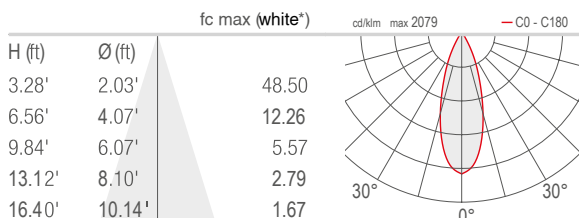

#### NEVA MINI 5

**S** - 15°

\*White created by mixing the colours

**M** - 26°

**L** - 30°

**W** - 24°x46°

#### NEVA 5.0

**S** - 18°

\*White created by mixing the colours

**M** - 26°

**L** - 32°

**W** - 22°x42°

Job Name/Date:

Fixture Type Designation: