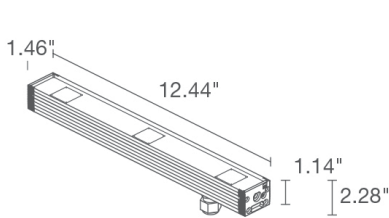

NEVA 5 RECESSED

NEVA 5.0, 5.1, 5.2 and MINI 5

TECHNICAL DATA

	NEVA MINI 5	NEVA 5.0	NEVA 5.1	NEVA 5.2
Wattage	10W	20W	30W	50W
Delivered Lumens (3000K)	324 lm: (R) 54 lm, (G) 162 lm, (B) 108 lm (26°)	852 lm: (R) 312 lm, (G) 402 lm, (B) 138 lm (26°)	1278 lm: (R) 468 lm, (G) 603 lm, (B) 207 lm (26°)	2130 lm: (R) 780 lm, (G) 1005 lm, (B) 345 lm (26°)
Fixture Dim. (l,w,h)	12.44" x 1.46" x 2.28"	26.65" x 1.46" x 2.28"	40.83" x 1.46" x 2.28"	69.21" x 1.46" x 2.28"
Alum. Housing Dim. (l,w,h) & Cut-Out Size (l,w)	12.68" x 1.65" x 3.31"	26.85" x 1.65" x 3.31"	41.02" x 1.65" x 3.31"	69.41" x 1.65" x 3.31"
	same as housing	same as housing	same as housing	same as housing
Alum Housing Dim. (l,w,h) (for plasterboard) & Cut-Out Size (l,w)	12.68" x 1.65" x 3.31"	26.85" x 1.65" x 3.31"	41.02" x 1.65" x 3.31"	69.41" x 1.65" x 3.31"
	same as housing	same as housing	same as housing	same as housing
Fixture Weight	1.28 lbs	2.76 lbs	4.12 lbs	6.94 lbs
LED Source	3 RGB LED groups, LED spacing 4.72"	6 RGB LED groups, LED spacing 4.72"	9 RGB LED groups, LED spacing 4.72"	15 RGB LED groups, LED spacing 4.72"

NEVA MINI 5