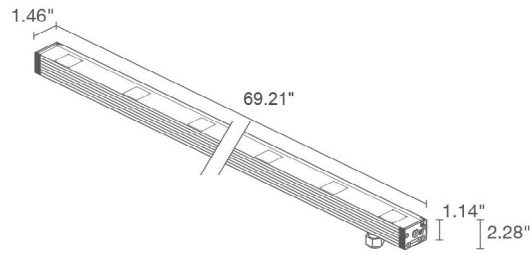

NEVA 5.2

Job Name/Date:

Fixture Type Designation: