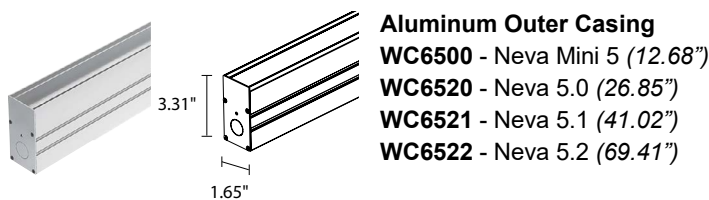

NEVA 5 RECESSED

NEVA 5.0, 5.1, 5.2 and MINI 5

SUGGESTED POWER SUPPLIES 24VDC

Part Number	Description	Input/Output	# of Fixtures / Power Supply			
			Neva Mini 5	Neva 5.0	Neva 5.1	Neva 5.2
			10W	20W	30W	50W
PPLT00288	DMX / RDM (Field Addressable) / DALI	120-277VAC to 24VDC, 100W	1-8	1-4	1-2	1-1

For other power supply options consult factory.

ACCESSORIES - Installation