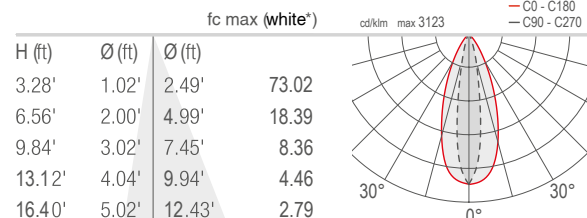

#### NEVA MINI 5

**S** - 15°

\*White created by mixing the colours

**M** - 26°

**L** - 30°

**W** - 24°x46°

#### NEVA 5.0

**S** - 18°

\*White created by mixing the colours

**M** - 26°

**L** - 32°

**W** - 22°x42°

Job Name/Date:

Fixture Type Designation: