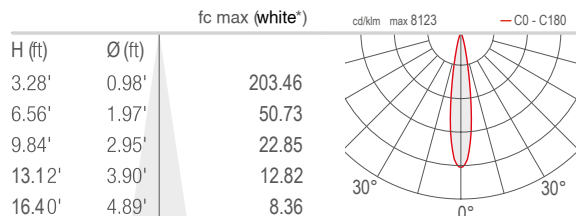

NEVA 5.0

S - 18°

*White created by mixing the colours

M - 26°