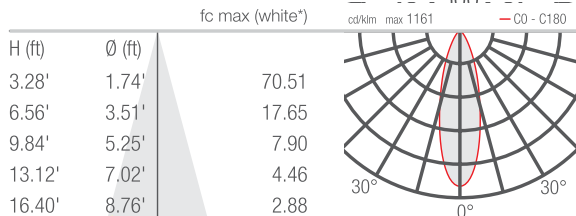

### PHOTOMETRIC DATA

Note all Photometry is White Light created by color mixing

#### NEVA MINI 5

**S** - 15°

\*White created by mixing the colours

**M** - 26°

**L** - 30°

**W** - 24°x46°

#### NEVA 5.0

**S** - 18°

\*White created by mixing the colours

**M** - 26°

**L** - 32°

**W** - 22°x42°

Job Name/Date:

Fixture Type Designation: