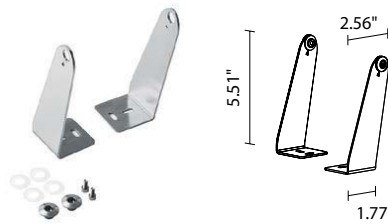

WM0602
Pair of brackets 5.51" h

Anti-Glare

Honeycomb Louver

WH6002 - Neva Mini 5

WH6020 - Neva 5.0

WH6021 - Neva 5.1

WH6022 - Neva 5.2

Anti-Glare Shield

Stainless steel painted black

WB6500 - Neva Mini 5 (12.91")

WB6520 - Neva 5.0 (26.50")

WB6521 - Neva 5.1 (40.67")

WB6522 - Neva 5.2 (69.06")

Job Name/Date:

Fixture Type Designation: