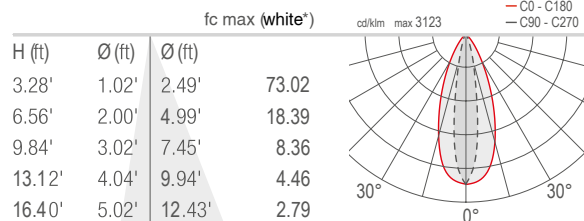

### NEVA 5.0

**S** - 18°

\*White created by mixing the colours

**M** - 26°

**L** - 32°

**W** - 22°x42°

Job Name/Date:

Fixture Type Designation: