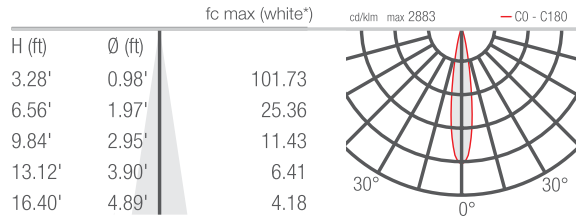

NEVA 5 SURFACE

NEVA 5.0, 5.1, 5.2 and MINI 5

PHOTOMETRIC DATA

Note all Photometry is White Light created by color mixing

NEVA MINI 5

S - 15°

*White created by mixing the colours

M - 26°