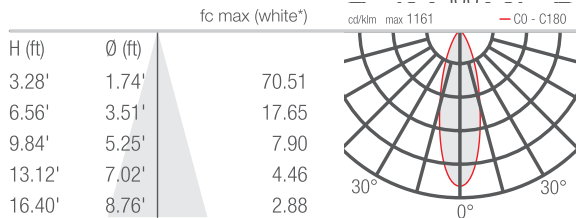

### PHOTOMETRIC DATA

Note all Photometry is White Light created by color mixing

### NEVA MINI 5

**S** - 15°

\*White created by mixing the colours

**M** - 26°

**L** - 30°

**W** - 24°x46°

### NEVA 5.0

**S** - 18°

\*White created by mixing the colours

**M** - 26°

**L** - 32°

**W** - 22°x42°

Job Name/Date:

Fixture Type Designation: