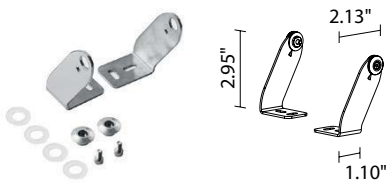

NEVA 5 SURFACE

NEVA 5.0, 5.1, 5.2 and MINI 5

SUGGESTED POWER SUPPLIES

24VDC

Part Number	Description	Input/Output	# of Fixtures / Power Supply			
			Neva Mini 5	Neva 5.0	Neva 5.1	Neva 5.2
			10W	20W	30W	50W
PPLT00288	DMX / RDM (Field Addressable) / DALI	120-277VAC to 24VDC, 100W	1-8	1-4	1-2	1-1

For other power supply options consult factory.

ACCESSORIES - Installation

WM0601
Pair of brackets 2.95" h