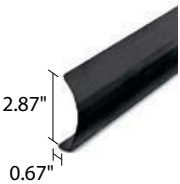

Anti-Glare Shield

Stainless steel painted black

WB6500 - Neva Mini 5 (12.91")

WB6520 - Neva 5.0 (26.50")

WB6521 - Neva 5.1 (40.67")

WB6522 - Neva 5.2 (69.06")

Job Name/Date:

Fixture Type Designation: