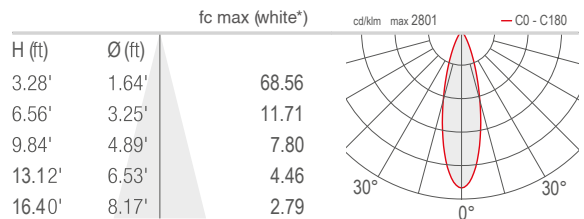

### NEVA MINI 5

**S** - 15°

\*White created by mixing the colours

**M** - 26°

**L** - 30°

**W** - 24°x46°

### NEVA 5.0

**S** - 18°

\*White created by mixing the colours

**M** - 26°

**L** - 32°

**W** - 22°x42°

Job Name/Date:

Fixture Type Designation: