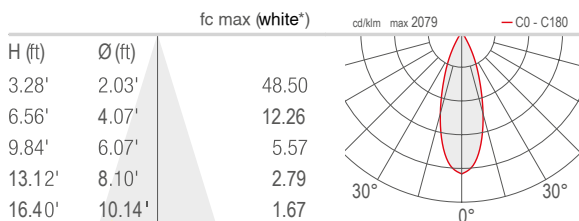

### NEVA 5.0

**S** - 18°

\*White created by mixing the colours

**M** - 26°

**L** - 32°

**W** - 22°x42°

Job Name/Date:

Fixture Type Designation: