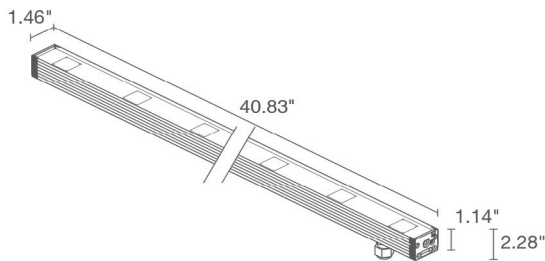

NEVA 5 SURFACE

NEVA 5.0, 5.1, 5.2 and MINI 5

TECHNICAL DATA

	NEVA MINI 5	NEVA 5.0	NEVA 5.1	NEVA 5.2
Wattage	10W	20W	30W	50W
Delivered Lumens (3000K)	324 lm: (R) 54 lm, (G) 162 lm, (B) 108 lm (26°)	852 lm: (R) 312 lm, (G) 402 lm, (B) 138 lm (26°)	1278 lm: (R) 468 lm, (G) 603 lm, (B) 207 lm (26°)	2130 lm: (R) 780 lm, (G) 1005 lm, (B) 345 lm (26°)
Fixture Dim. (l,w,h)	12.44" x 1.46" x 2.28"	26.65" x 1.46" x 2.28"	40.83" x 1.46" x 2.28"	69.21" x 1.46" x 2.28"
Fixture Weight	1.28 lbs	2.76 lbs	4.12 lbs	6.94 lbs
LED Source	3 RGB LED groups, LED spacing 4.72"	6 RGB LED groups, LED spacing 4.72"	9 RGB LED groups, LED spacing 4.72"	15 RGB LED groups, LED spacing 4.72"

NEVA MINI 5

NEVA 5.1

Job Name/Date:

Fixture Type Designation: