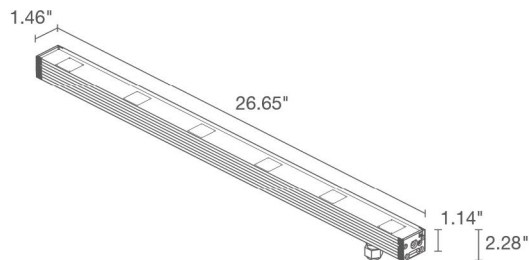

NEVA 5 SURFACE

NEVA 5.0, 5.1, 5.2 and MINI 5

TECHNICAL DATA

	NEVA MINI 5	NEVA 5.0	NEVA 5.1	NEVA 5.2
Wattage	10W	20W	30W	50W
Delivered Lumens (3000K)	324 lm: (R) 54 lm, (G) 162 lm, (B) 108 lm (26°)	852 lm: (R) 312 lm, (G) 402 lm, (B) 138 lm (26°)	1278 lm: (R) 468 lm, (G) 603 lm, (B) 207 lm (26°)	2130 lm: (R) 780 lm, (G) 1005 lm, (B) 345 lm (26°)
Fixture Dim. (l,w,h)	12.44" x 1.46" x 2.28"	26.65" x 1.46" x 2.28"	40.83" x 1.46" x 2.28"	69.21" x 1.46" x 2.28"
Fixture Weight	1.28 lbs	2.76 lbs	4.12 lbs	6.94 lbs
LED Source	3 RGB LED groups, LED spacing 4.72"	6 RGB LED groups, LED spacing 4.72"	9 RGB LED groups, LED spacing 4.72"	15 RGB LED groups, LED spacing 4.72"

NEVA MINI 5

NEVA 5.0

Job Name/Date:

Fixture Type Designation: