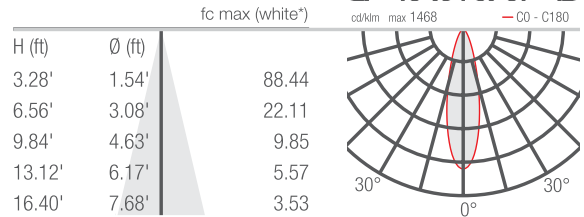

### PHOTOMETRIC DATA

Note all Photometry is White Light created by color mixing

### NEVA MINI 5

**S** - 15°

\*White created by mixing the colours

**M** - 26°

**L** - 30°

**W** - 24°x46°

### NEVA 5.0

**S** - 18°

\*White created by mixing the colours

**M** - 26°

**L** - 32°

**W** - 22°x42°

Job Name/Date:

Fixture Type Designation: