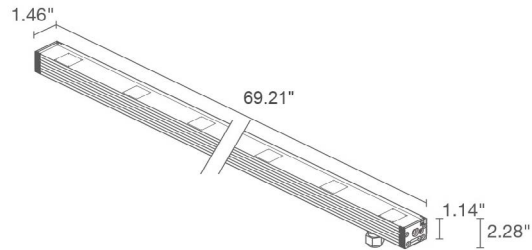

NEVA 5.2

Job Name/Date:

Fixture Type Designation: