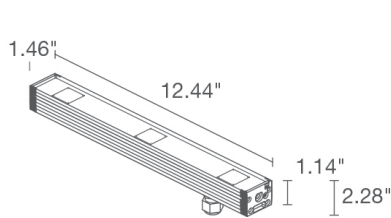

NEVA 5 SURFACE

NEVA 5.0, 5.1, 5.2 and MINI 5

TECHNICAL DATA

	NEVA MINI 5	NEVA 5.0	NEVA 5.1	NEVA 5.2
Wattage	10W	20W	30W	50W
Delivered Lumens (3000K)	324 lm: (R) 54 lm, (G) 162 lm, (B) 108 lm (26°)	852 lm: (R) 312 lm, (G) 402 lm, (B) 138 lm (26°)	1278 lm: (R) 468 lm, (G) 603 lm, (B) 207 lm (26°)	2130 lm: (R) 780 lm, (G) 1005 lm, (B) 345 lm (26°)
Fixture Dim. (l,w,h)	12.44" x 1.46" x 2.28"	26.65" x 1.46" x 2.28"	40.83" x 1.46" x 2.28"	69.21" x 1.46" x 2.28"
Fixture Weight	1.28 lbs	2.76 lbs	4.12 lbs	6.94 lbs
LED Source	3 RGB LED groups, LED spacing 4.72"	6 RGB LED groups, LED spacing 4.72"	9 RGB LED groups, LED spacing 4.72"	15 RGB LED groups, LED spacing 4.72"

NEVA MINI 5