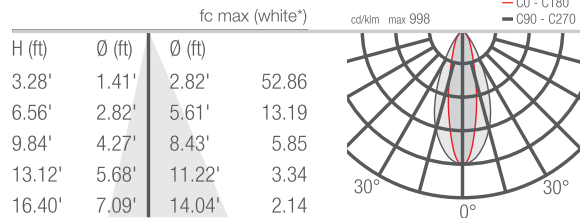

### PHOTOMETRIC DATA

Note all Photometry is White Light created by color mixing

### NEVA MINI 5

**S** - 15°

\*White created by mixing the colours

**M** - 26°

**L** - 30°

**W** - 24°x46°