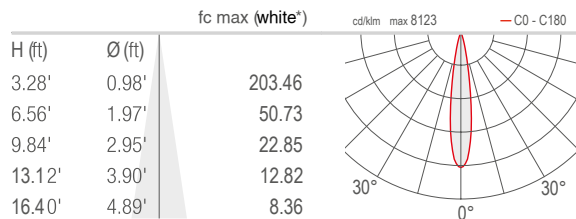

NEVA 5.0

S - 18°

*White created by mixing the colours

M - 26°