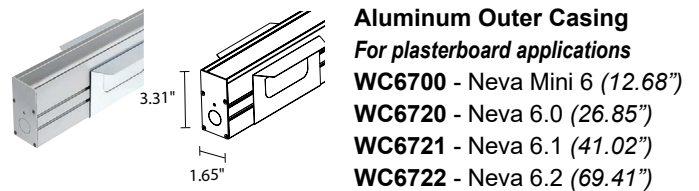

NEVA 6 RECESSED

NEVA 6.0, 6.1, 6.2 and MINI 6

SUGGESTED POWER SUPPLIES

24VDC

Part Number	Description	Input/Output	# of Fixtures / Power Supply			
			Neva Mini 6	Neva 6.0	Neva 6.1	Neva 6.2
			10W	20W	30W	50W
PPLT00288	DMX / RDM (Field Addressable) / DALI	120-277VAC to 24VDC, 100W	1-8	1-4	1-2	1-1

For other power supply options consult factory.

ACCESSORIES - Installation