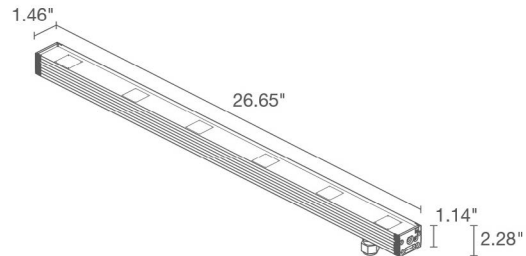

NEVA 6 RECESSED

NEVA 6.0, 6.1, 6.2 and MINI 6

TECHNICAL DATA

	NEVA MINI 6	NEVA 6.0	NEVA 6.1	NEVA 6.2
Wattage	10W	20W	30W	50W
Delivered Lumens	737 lm (26°): amber 184 lm, 4000K 270 lm, 5000K 283 lm	1475 lm (26°): amber 368 lm, 4000K 540 lm, 5000K 567 lm	2212 lm (26°): amber 552 lm, 4000K 810 lm, 5000K 850 lm	3687 lm (26°): amber 920 lm, 4000K 1350 lm, 5000K 1417 lm
Fixture Dim. (l,w,h)	12.44" x 1.46" x 2.28"	26.65" x 1.46" x 2.28"	40.83" x 1.46" x 2.28"	69.21" x 1.46" x 2.28"
Alum. Housing Dim. (l,w,h) & Cut-Out Size (l,w)	12.68" x 1.65" x 3.31"	26.85" x 1.65" x 3.31"	41.02" x 1.65" x 3.31"	69.41" x 1.65" x 3.31"
	same as housing	same as housing	same as housing	same as housing
Alum Housing Dim. (l,w,h) (for plasterboard) & Cut-Out Size (l,w)	12.68" x 1.65" x 3.31"	26.85" x 1.65" x 3.31"	41.02" x 1.65" x 3.31"	69.41" x 1.65" x 3.31"
	same as housing	same as housing	same as housing	same as housing
Fixture Weight	1.28 lbs	2.76 lbs	4.12 lbs	6.94 lbs
LED Source	3 DW LED groups, LED spacing 4.72"	6 DW LED groups, LED spacing 4.72"	9 DW LED groups, LED spacing 4.72"	15 DW LED groups, LED spacing 4.72"

NEVA MINI 6

NEVA 6.0

Job Name/Date:

Fixture Type Designation: