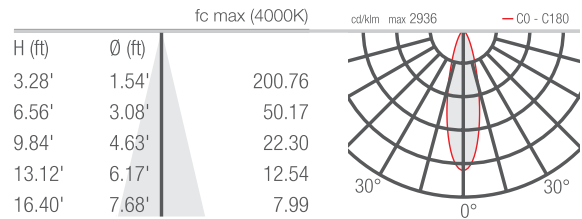

NEVA 6 RECESSED

NEVA 6.0, 6.1, 6.2 and MINI 6

PHOTOMETRIC DATA

Note all Photometry is CRI 80, 3000K

NEVA MINI 6

S - 15°

M - 26°

L - 30°

W - 24°x46°

NEVA 6.0

S - 15°

M - 25°

L - 30°

W - 18°x43°

Job Name/Date:

Fixture Type Designation: