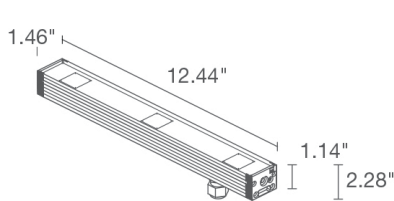

NEVA 6 RECESSED

NEVA 6.0, 6.1, 6.2 and MINI 6

TECHNICAL DATA

	NEVA MINI 6	NEVA 6.0	NEVA 6.1	NEVA 6.2
Wattage	10W	20W	30W	50W
Delivered Lumens	737 lm (26°): amber 184 lm, 4000K 270 lm, 5000K 283 lm	1475 lm (26°): amber 368 lm, 4000K 540 lm, 5000K 567 lm	2212 lm (26°): amber 552 lm, 4000K 810 lm, 5000K 850 lm	3687 lm (26°): amber 920 lm, 4000K 1350 lm, 5000K 1417 lm
Fixture Dim. (l,w,h)	12.44" x 1.46" x 2.28"	26.65" x 1.46" x 2.28"	40.83" x 1.46" x 2.28"	69.21" x 1.46" x 2.28"
Alum. Housing Dim. (l,w,h) & Cut-Out Size (l,w)	12.68" x 1.65" x 3.31"	26.85" x 1.65" x 3.31"	41.02" x 1.65" x 3.31"	69.41" x 1.65" x 3.31"
	same as housing	same as housing	same as housing	same as housing
Alum Housing Dim. (l,w,h) (for plasterboard) & Cut-Out Size (l,w)	12.68" x 1.65" x 3.31"	26.85" x 1.65" x 3.31"	41.02" x 1.65" x 3.31"	69.41" x 1.65" x 3.31"
	same as housing	same as housing	same as housing	same as housing
Fixture Weight	1.28 lbs	2.76 lbs	4.12 lbs	6.94 lbs
LED Source	3 DW LED groups, LED spacing 4.72"	6 DW LED groups, LED spacing 4.72"	9 DW LED groups, LED spacing 4.72"	15 DW LED groups, LED spacing 4.72"

NEVA MINI 6