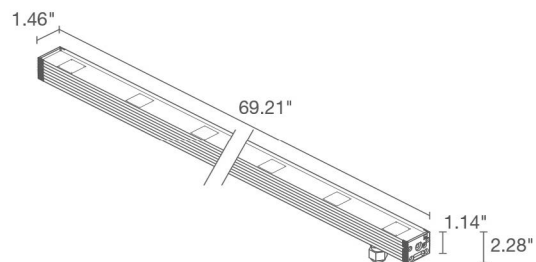

NEVA 6.2

Job Name/Date:

Fixture Type Designation: