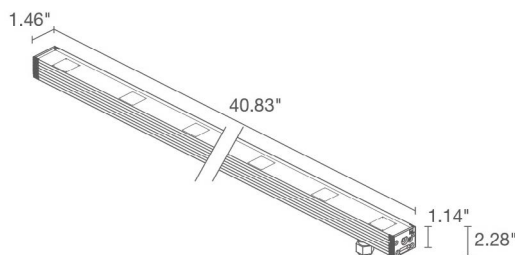

NEVA 6 RECESSED

NEVA 6.0, 6.1, 6.2 and MINI 6

TECHNICAL DATA

	NEVA MINI 6	NEVA 6.0	NEVA 6.1	NEVA 6.2
Wattage	10W	20W	30W	50W
Delivered Lumens	737 lm (26°): amber 184 lm, 4000K 270 lm, 5000K 283 lm	1475 lm (26°): amber 368 lm, 4000K 540 lm, 5000K 567 lm	2212 lm (26°): amber 552 lm, 4000K 810 lm, 5000K 850 lm	3687 lm (26°): amber 920 lm, 4000K 1350 lm, 5000K 1417 lm
Fixture Dim. (l,w,h)	12.44" x 1.46" x 2.28"	26.65" x 1.46" x 2.28"	40.83" x 1.46" x 2.28"	69.21" x 1.46" x 2.28"
Alum. Housing Dim. (l,w,h) & Cut-Out Size (l,w)	12.68" x 1.65" x 3.31"	26.85" x 1.65" x 3.31"	41.02" x 1.65" x 3.31"	69.41" x 1.65" x 3.31"
	same as housing	same as housing	same as housing	same as housing
Alum Housing Dim. (l,w,h) (for plasterboard) & Cut-Out Size (l,w)	12.68" x 1.65" x 3.31"	26.85" x 1.65" x 3.31"	41.02" x 1.65" x 3.31"	69.41" x 1.65" x 3.31"
	same as housing	same as housing	same as housing	same as housing
Fixture Weight	1.28 lbs	2.76 lbs	4.12 lbs	6.94 lbs
LED Source	3 DW LED groups, LED spacing 4.72"	6 DW LED groups, LED spacing 4.72"	9 DW LED groups, LED spacing 4.72"	15 DW LED groups, LED spacing 4.72"

NEVA MINI 6

NEVA 6.1

Job Name/Date:

Fixture Type Designation: