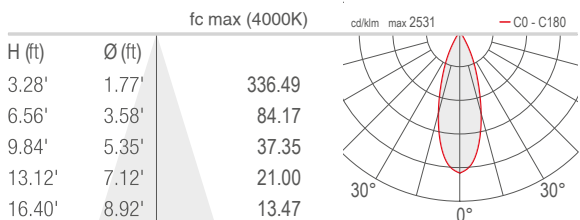

NEVA 6 RECESSED

NEVA 6.0, 6.1, 6.2 and MINI 6

PHOTOMETRIC DATA

Note all Photometry is CRI 80, 3000K

NEVA MINI 6

S - 15°

M - 26°

L - 30°

W - 24°x46°

NEVA 6.0

S - 15°

M - 25°

L - 30°

W - 18°x43°

Job Name/Date:

Fixture Type Designation: