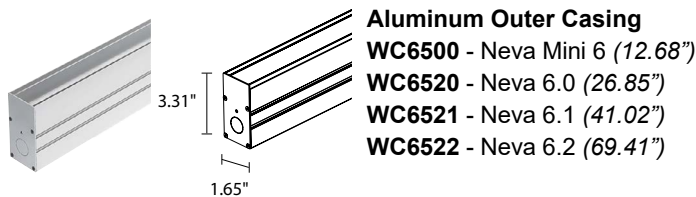

NEVA 6 RECESSED

NEVA 6.0, 6.1, 6.2 and MINI 6

SUGGESTED POWER SUPPLIES

24VDC

Part Number	Description	Input/Output	# of Fixtures / Power Supply			
			Neva Mini 6	Neva 6.0	Neva 6.1	Neva 6.2
			10W	20W	30W	50W
PPLT00288	DMX / RDM (Field Addressable) / DALI	120-277VAC to 24VDC, 100W	1-8	1-4	1-2	1-1

For other power supply options consult factory.

ACCESSORIES - Installation