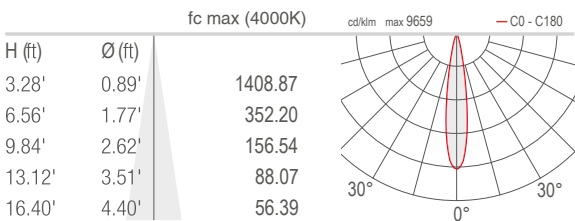

NEVA 6.0

S - 15°