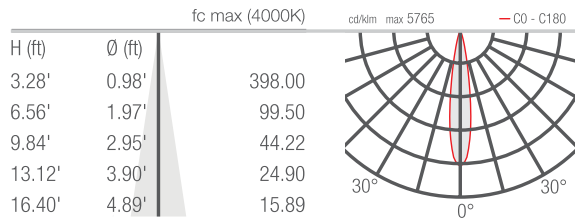

NEVA 6 RECESSED

NEVA 6.0, 6.1, 6.2 and MINI 6

PHOTOMETRIC DATA

Note all Photometry is CRI 80, 3000K

NEVA MINI 6

S - 15°