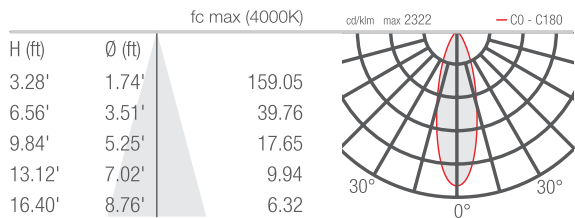

NEVA 6 RECESSED

NEVA 6.0, 6.1, 6.2 and MINI 6

PHOTOMETRIC DATA

Note all Photometry is CRI 80, 3000K

NEVA MINI 6

S - 15°

M - 26°

L - 30°

W - 24°x46°

NEVA 6.0

S - 15°

M - 25°

L - 30°

W - 18°x43°

Job Name/Date:

Fixture Type Designation: