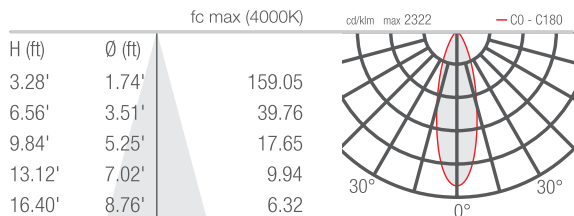

TECHNICAL DATA

Wattage / Input	See Chart on page 2. (24VDC)
Power Supply	Remote, not included. See page 3.
Construction	Body: Anodized Aluminum Lens: Tempered and Serigraphed Glass Cable Length: 4.92' standard
CCT	Dynamic White: Amber, 4000K, 5000K
CRI	CRI >80
Delivered Lumens	See Chart on page 2.
Efficacy	73.7 lm/W
Optics	15°, 26°, 30°, 24°x46°
Finishes	N/A
Cut-Out Dimensions	See Chart on page 2.
Fixture Dimensions	See Chart on page 2.
Fixture Weight	See Chart on page 2.
LED Source	See Chart on page 2.
Lumen Maintenance	L85, B10>50,000hrs
Color Consistency	3-Step MacAdam
Operating Temp.	-4°F to +113°F
IP Rating	IP67
Impact Rating	IK06

Job Name/Date:

Fixture Type Designation:

NEVA 6 SURFACE

NEVA 6.0, 6.1, 6.2 and MINI 6

TECHNICAL DATA

	NEVA MINI 6	NEVA 6.0	NEVA 6.1	NEVA 6.2
Wattage	10W	20W	30W	50W
Delivered Lumens	737 lm (26°): amber 184 lm, 4000K 270 lm, 5000K 283 lm	1475 lm (26°): amber 368 lm, 4000K 540 lm, 5000K 567 lm	2212 lm (26°): amber 552 lm, 4000K 810 lm, 5000K 850 lm	3687 lm (26°): amber 920 lm, 4000K 1350 lm, 5000K 1417 lm
Fixture Dim. (l,w,h)	12.44" x 1.46" x 2.28"	26.65" x 1.46" x 2.28"	40.83" x 1.46" x 2.28"	69.21" x 1.46" x 2.28"
Fixture Weight	1.28 lbs	2.76 lbs	4.12 lbs	6.94 lbs
LED Source	3 DW LED groups, LED spacing 4.72"	6 DW LED groups, LED spacing 4.72"	9 DW LED groups, LED spacing 4.72"	15 DW LED groups, LED spacing 4.72"

NEVA 6 SURFACE

NEVA 6.0, 6.1, 6.2 and MINI 6

PHOTOMETRIC DATA

Note all Photometry is CRI 80, 3000K

NEVA MINI 6

S - 15°

M - 26°

L - 30°

W - 24°x46°

NEVA 6.0

S - 15°

M - 25°

L - 30°

W - 18°x43°

Job Name/Date:

Fixture Type Designation: