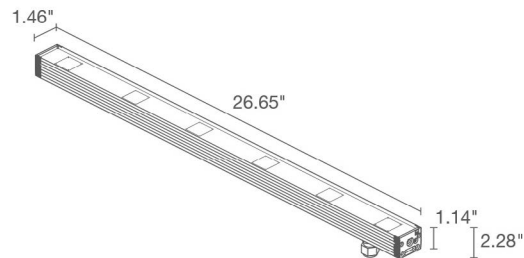

NEVA 6 SURFACE

NEVA 6.0, 6.1, 6.2 and MINI 6

TECHNICAL DATA

	NEVA MINI 6	NEVA 6.0	NEVA 6.1	NEVA 6.2
Wattage	10W	20W	30W	50W
Delivered Lumens	737 lm (26°): amber 184 lm, 4000K 270 lm, 5000K 283 lm	1475 lm (26°): amber 368 lm, 4000K 540 lm, 5000K 567 lm	2212 lm (26°): amber 552 lm, 4000K 810 lm, 5000K 850 lm	3687 lm (26°): amber 920 lm, 4000K 1350 lm, 5000K 1417 lm
Fixture Dim. (l,w,h)	12.44" x 1.46" x 2.28"	26.65" x 1.46" x 2.28"	40.83" x 1.46" x 2.28"	69.21" x 1.46" x 2.28"
Fixture Weight	1.28 lbs	2.76 lbs	4.12 lbs	6.94 lbs
LED Source	3 DW LED groups, LED spacing 4.72"	6 DW LED groups, LED spacing 4.72"	9 DW LED groups, LED spacing 4.72"	15 DW LED groups, LED spacing 4.72"

NEVA MINI 6

NEVA 6.0

Job Name/Date:

Fixture Type Designation: