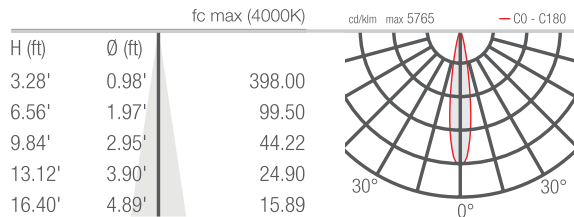

TECHNICAL DATA

Wattage / Input	See Chart on page 2. (24VDC)
Power Supply	Remote, not included. See page 3.
Construction	Body: Anodized Aluminum Lens: Tempered and Serigraphed Glass Cable Length: 4.92' standard
CCT	Dynamic White: Amber, 4000K, 5000K
CRI	CRI >80
Delivered Lumens	See Chart on page 2.
Efficacy	73.7 lm/W
Optics	15°, 26°, 30°, 24°x46°
Finishes	N/A
Cut-Out Dimensions	See Chart on page 2.
Fixture Dimensions	See Chart on page 2.
Fixture Weight	See Chart on page 2.
LED Source	See Chart on page 2.
Lumen Maintenance	L85, B10>50,000hrs
Color Consistency	3-Step MacAdam
Operating Temp.	-4°F to +113°F
IP Rating	IP67
Impact Rating	IK06

Job Name/Date:

Fixture Type Designation:

NEVA 6 SURFACE

NEVA 6.0, 6.1, 6.2 and MINI 6

TECHNICAL DATA

	NEVA MINI 6	NEVA 6.0	NEVA 6.1	NEVA 6.2
Wattage	10W	20W	30W	50W
Delivered Lumens	737 lm (26°): amber 184 lm, 4000K 270 lm, 5000K 283 lm	1475 lm (26°): amber 368 lm, 4000K 540 lm, 5000K 567 lm	2212 lm (26°): amber 552 lm, 4000K 810 lm, 5000K 850 lm	3687 lm (26°): amber 920 lm, 4000K 1350 lm, 5000K 1417 lm
Fixture Dim. (l,w,h)	12.44" x 1.46" x 2.28"	26.65" x 1.46" x 2.28"	40.83" x 1.46" x 2.28"	69.21" x 1.46" x 2.28"
Fixture Weight	1.28 lbs	2.76 lbs	4.12 lbs	6.94 lbs
LED Source	3 DW LED groups, LED spacing 4.72"	6 DW LED groups, LED spacing 4.72"	9 DW LED groups, LED spacing 4.72"	15 DW LED groups, LED spacing 4.72"

NEVA 6 SURFACE

NEVA 6.0, 6.1, 6.2 and MINI 6

PHOTOMETRIC DATA

Note all Photometry is CRI 80, 3000K

NEVA MINI 6

S - 15°

M - 26°

L - 30°

W - 24°x46°

NEVA 6.0

S - 15°

M - 25°

L - 30°

W - 18°x43°

Job Name/Date:

Fixture Type Designation: