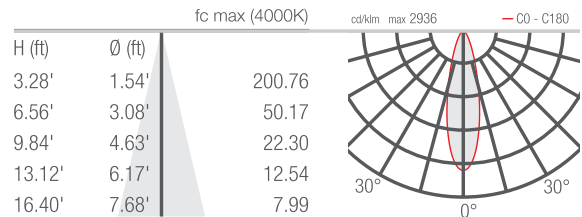

TECHNICAL DATA

Wattage / Input	See Chart on page 2. (24VDC)
Power Supply	Remote, not included. See page 3.
Construction	Body: Anodized Aluminum Lens: Tempered and Serigraphed Glass Cable Length: 4.92' standard
CCT	Dynamic White: Amber, 4000K, 5000K
CRI	CRI >80
Delivered Lumens	See Chart on page 2.
Efficacy	73.7 lm/W
Optics	15°, 26°, 30°, 24°x46°
Finishes	N/A
Cut-Out Dimensions	See Chart on page 2.
Fixture Dimensions	See Chart on page 2.
Fixture Weight	See Chart on page 2.
LED Source	See Chart on page 2.
Lumen Maintenance	L85, B10>50,000hrs
Color Consistency	3-Step MacAdam
Operating Temp.	-4°F to +113°F
IP Rating	IP67
Impact Rating	IK06

Job Name/Date:

Fixture Type Designation:

NEVA 6 SURFACE

NEVA 6.0, 6.1, 6.2 and MINI 6

TECHNICAL DATA

	NEVA MINI 6	NEVA 6.0	NEVA 6.1	NEVA 6.2
Wattage	10W	20W	30W	50W
Delivered Lumens	737 lm (26°): amber 184 lm, 4000K 270 lm, 5000K 283 lm	1475 lm (26°): amber 368 lm, 4000K 540 lm, 5000K 567 lm	2212 lm (26°): amber 552 lm, 4000K 810 lm, 5000K 850 lm	3687 lm (26°): amber 920 lm, 4000K 1350 lm, 5000K 1417 lm
Fixture Dim. (l,w,h)	12.44" x 1.46" x 2.28"	26.65" x 1.46" x 2.28"	40.83" x 1.46" x 2.28"	69.21" x 1.46" x 2.28"
Fixture Weight	1.28 lbs	2.76 lbs	4.12 lbs	6.94 lbs
LED Source	3 DW LED groups, LED spacing 4.72"	6 DW LED groups, LED spacing 4.72"	9 DW LED groups, LED spacing 4.72"	15 DW LED groups, LED spacing 4.72"

NEVA 6 SURFACE

NEVA 6.0, 6.1, 6.2 and MINI 6

PHOTOMETRIC DATA

Note all Photometry is CRI 80, 3000K

NEVA MINI 6

S - 15°

M - 26°

L - 30°

W - 24°x46°

NEVA 6.0

S - 15°

M - 25°

L - 30°

W - 18°x43°

Job Name/Date:

Fixture Type Designation: