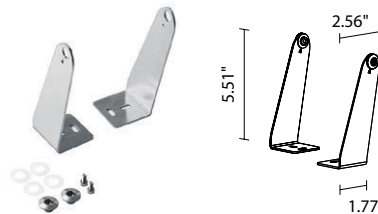

Job Name/Date:

Fixture Type Designation:

NEVA 6 SURFACE

NEVA 6.0, 6.1, 6.2 and MINI 6

TECHNICAL DATA

	NEVA MINI 6	NEVA 6.0	NEVA 6.1	NEVA 6.2
Wattage	10W	20W	30W	50W
Delivered Lumens	737 lm (26°): amber 184 lm, 4000K 270 lm, 5000K 283 lm	1475 lm (26°): amber 368 lm, 4000K 540 lm, 5000K 567 lm	2212 lm (26°): amber 552 lm, 4000K 810 lm, 5000K 850 lm	3687 lm (26°): amber 920 lm, 4000K 1350 lm, 5000K 1417 lm
Fixture Dim. (l,w,h)	12.44" x 1.46" x 2.28"	26.65" x 1.46" x 2.28"	40.83" x 1.46" x 2.28"	69.21" x 1.46" x 2.28"
Fixture Weight	1.28 lbs	2.76 lbs	4.12 lbs	6.94 lbs
LED Source	3 DW LED groups, LED spacing 4.72"	6 DW LED groups, LED spacing 4.72"	9 DW LED groups, LED spacing 4.72"	15 DW LED groups, LED spacing 4.72"

For other power supply options consult factory.

ACCESSORIES - Installation

WM0601
Pair of brackets 2.95" h

WM0602
Pair of brackets 5.51" h

Anti-Glare

Honeycomb Louver

- WH6002** - Neva Mini 6
- WH6020** - Neva 6.0
- WH6021** - Neva 6.1
- WH6022** - Neva 6.2