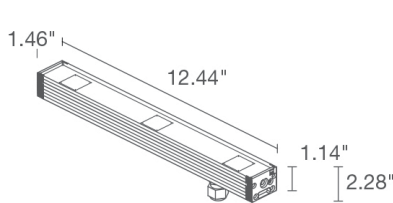

TECHNICAL DATA

Wattage / Input	See Chart on page 2. (24VDC)
Power Supply	Remote, not included. See page 3.
Construction	Body: Anodized Aluminum Lens: Tempered and Serigraphed Glass Cable Length: 4.92' standard
CCT	Dynamic White: Amber, 4000K, 5000K
CRI	CRI >80
Delivered Lumens	See Chart on page 2.
Efficacy	73.7 lm/W
Optics	15°, 26°, 30°, 24°x46°
Finishes	N/A
Cut-Out Dimensions	See Chart on page 2.
Fixture Dimensions	See Chart on page 2.
Fixture Weight	See Chart on page 2.
LED Source	See Chart on page 2.
Lumen Maintenance	L85, B10>50,000hrs
Color Consistency	3-Step MacAdam
Operating Temp.	-4°F to +113°F
IP Rating	IP67
Impact Rating	IK06

ORDERING INFORMATION

Example: NV6100HLA or NV6100HLA-2. Accessories / Power Supplies ordered separately.

	H		A	
Model No.	CCT	Optics	Finish	Cable Length
NV0600 - Neva Mini 6	H - Dynamic White	S - 15°	A - Aluminum	4.92' standard
NV6000 - Neva 6.0		M - 26°		1 - 16.40'
NV6100 - Neva 6.1		L - 30°		2 - 32.81'
NV6200 - Neva 6.2		W - 24°x46°		3 - 49.21'
				4 - 65.62'

Job Name/Date:

Fixture Type Designation:

NEVA 6 SURFACE

NEVA 6.0, 6.1, 6.2 and MINI 6

TECHNICAL DATA

	NEVA MINI 6	NEVA 6.0	NEVA 6.1	NEVA 6.2
Wattage	10W	20W	30W	50W
Delivered Lumens	737 lm (26°): amber 184 lm, 4000K 270 lm, 5000K 283 lm	1475 lm (26°): amber 368 lm, 4000K 540 lm, 5000K 567 lm	2212 lm (26°): amber 552 lm, 4000K 810 lm, 5000K 850 lm	3687 lm (26°): amber 920 lm, 4000K 1350 lm, 5000K 1417 lm
Fixture Dim. (l,w,h)	12.44" x 1.46" x 2.28"	26.65" x 1.46" x 2.28"	40.83" x 1.46" x 2.28"	69.21" x 1.46" x 2.28"
Fixture Weight	1.28 lbs	2.76 lbs	4.12 lbs	6.94 lbs
LED Source	3 DW LED groups, LED spacing 4.72"	6 DW LED groups, LED spacing 4.72"	9 DW LED groups, LED spacing 4.72"	15 DW LED groups, LED spacing 4.72"