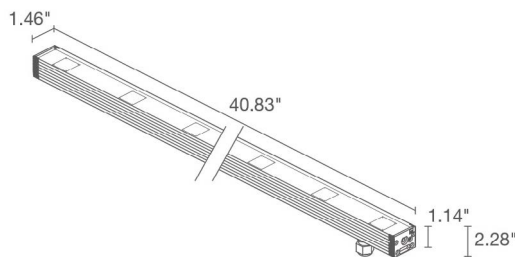

NEVA 6 SURFACE

NEVA 6.0, 6.1, 6.2 and MINI 6

TECHNICAL DATA

	NEVA MINI 6	NEVA 6.0	NEVA 6.1	NEVA 6.2
Wattage	10W	20W	30W	50W
Delivered Lumens	737 lm (26°): amber 184 lm, 4000K 270 lm, 5000K 283 lm	1475 lm (26°): amber 368 lm, 4000K 540 lm, 5000K 567 lm	2212 lm (26°): amber 552 lm, 4000K 810 lm, 5000K 850 lm	3687 lm (26°): amber 920 lm, 4000K 1350 lm, 5000K 1417 lm
Fixture Dim. (l,w,h)	12.44" x 1.46" x 2.28"	26.65" x 1.46" x 2.28"	40.83" x 1.46" x 2.28"	69.21" x 1.46" x 2.28"
Fixture Weight	1.28 lbs	2.76 lbs	4.12 lbs	6.94 lbs
LED Source	3 DW LED groups, LED spacing 4.72"	6 DW LED groups, LED spacing 4.72"	9 DW LED groups, LED spacing 4.72"	15 DW LED groups, LED spacing 4.72"

NEVA MINI 6

NEVA 6.1

Job Name/Date:

Fixture Type Designation: