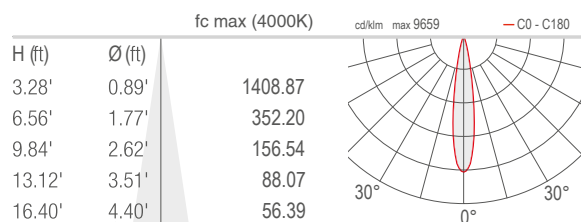

TECHNICAL DATA

Wattage / Input	See Chart on page 2. (24VDC)
Power Supply	Remote, not included. See page 3.
Construction	Body: Anodized Aluminum Lens: Tempered and Serigraphed Glass Cable Length: 4.92' standard
CCT	Dynamic White: Amber, 4000K, 5000K
CRI	CRI >80
Delivered Lumens	See Chart on page 2.
Efficacy	73.7 lm/W
Optics	15°, 26°, 30°, 24°x46°
Finishes	N/A
Cut-Out Dimensions	See Chart on page 2.
Fixture Dimensions	See Chart on page 2.
Fixture Weight	See Chart on page 2.
LED Source	See Chart on page 2.
Lumen Maintenance	L85, B10>50,000hrs
Color Consistency	3-Step MacAdam
Operating Temp.	-4°F to +113°F
IP Rating	IP67
Impact Rating	IK06

Job Name/Date:

Fixture Type Designation:

NEVA 6 SURFACE

NEVA 6.0, 6.1, 6.2 and MINI 6

TECHNICAL DATA

	NEVA MINI 6	NEVA 6.0	NEVA 6.1	NEVA 6.2
Wattage	10W	20W	30W	50W
Delivered Lumens	737 lm (26°): amber 184 lm, 4000K 270 lm, 5000K 283 lm	1475 lm (26°): amber 368 lm, 4000K 540 lm, 5000K 567 lm	2212 lm (26°): amber 552 lm, 4000K 810 lm, 5000K 850 lm	3687 lm (26°): amber 920 lm, 4000K 1350 lm, 5000K 1417 lm
Fixture Dim. (l,w,h)	12.44" x 1.46" x 2.28"	26.65" x 1.46" x 2.28"	40.83" x 1.46" x 2.28"	69.21" x 1.46" x 2.28"
Fixture Weight	1.28 lbs	2.76 lbs	4.12 lbs	6.94 lbs
LED Source	3 DW LED groups, LED spacing 4.72"	6 DW LED groups, LED spacing 4.72"	9 DW LED groups, LED spacing 4.72"	15 DW LED groups, LED spacing 4.72"

NEVA 6 SURFACE

NEVA 6.0, 6.1, 6.2 and MINI 6

PHOTOMETRIC DATA

Note all Photometry is CRI 80, 3000K

NEVA MINI 6

S - 15°

M - 26°

L - 30°

W - 24°x46°

NEVA 6.0

S - 15°

M - 25°

L - 30°

W - 18°x43°

Job Name/Date:

Fixture Type Designation: