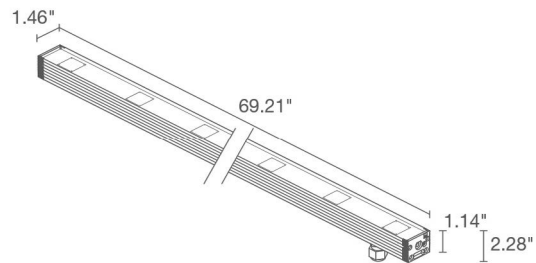

NEVA 6.2

Job Name/Date:

Fixture Type Designation: