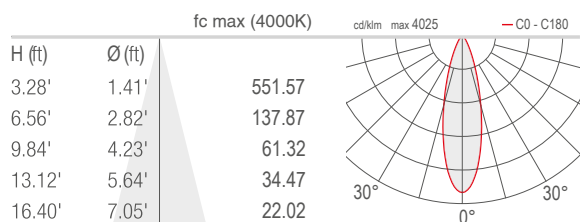

TECHNICAL DATA

Wattage / Input	See Chart on page 2. (24VDC)
Power Supply	Remote, not included. See page 3.
Construction	Body: Anodized Aluminum Lens: Tempered and Serigraphed Glass Cable Length: 4.92' standard
CCT	Dynamic White: Amber, 4000K, 5000K
CRI	CRI >80
Delivered Lumens	See Chart on page 2.
Efficacy	73.7 lm/W
Optics	15°, 26°, 30°, 24°x46°
Finishes	N/A
Cut-Out Dimensions	See Chart on page 2.
Fixture Dimensions	See Chart on page 2.
Fixture Weight	See Chart on page 2.
LED Source	See Chart on page 2.
Lumen Maintenance	L85, B10>50,000hrs
Color Consistency	3-Step MacAdam
Operating Temp.	-4°F to +113°F
IP Rating	IP67
Impact Rating	IK06

Job Name/Date:

Fixture Type Designation:

NEVA 6 SURFACE

NEVA 6.0, 6.1, 6.2 and MINI 6

TECHNICAL DATA

	NEVA MINI 6	NEVA 6.0	NEVA 6.1	NEVA 6.2
Wattage	10W	20W	30W	50W
Delivered Lumens	737 lm (26°): amber 184 lm, 4000K 270 lm, 5000K 283 lm	1475 lm (26°): amber 368 lm, 4000K 540 lm, 5000K 567 lm	2212 lm (26°): amber 552 lm, 4000K 810 lm, 5000K 850 lm	3687 lm (26°): amber 920 lm, 4000K 1350 lm, 5000K 1417 lm
Fixture Dim. (l,w,h)	12.44" x 1.46" x 2.28"	26.65" x 1.46" x 2.28"	40.83" x 1.46" x 2.28"	69.21" x 1.46" x 2.28"
Fixture Weight	1.28 lbs	2.76 lbs	4.12 lbs	6.94 lbs
LED Source	3 DW LED groups, LED spacing 4.72"	6 DW LED groups, LED spacing 4.72"	9 DW LED groups, LED spacing 4.72"	15 DW LED groups, LED spacing 4.72"

W - 24°x46°

NEVA 6.0

S - 15°

M - 25°

L - 30°

W - 18°x43°

Job Name/Date:

Fixture Type Designation: