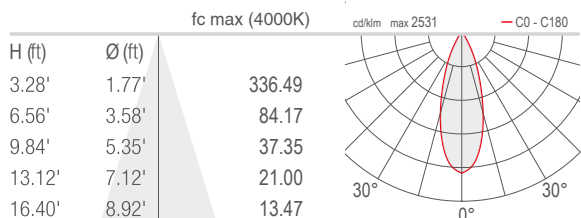

TECHNICAL DATA

Wattage / Input	See Chart on page 2. (24VDC)
Power Supply	Remote, not included. See page 3.
Construction	Body: Anodized Aluminum Lens: Tempered and Serigraphed Glass Cable Length: 4.92' standard
CCT	Dynamic White: Amber, 4000K, 5000K
CRI	CRI >80
Delivered Lumens	See Chart on page 2.
Efficacy	73.7 lm/W
Optics	15°, 26°, 30°, 24°x46°
Finishes	N/A
Cut-Out Dimensions	See Chart on page 2.
Fixture Dimensions	See Chart on page 2.
Fixture Weight	See Chart on page 2.
LED Source	See Chart on page 2.
Lumen Maintenance	L85, B10>50,000hrs
Color Consistency	3-Step MacAdam
Operating Temp.	-4°F to +113°F
IP Rating	IP67
Impact Rating	IK06

Job Name/Date:

Fixture Type Designation:

NEVA 6 SURFACE

NEVA 6.0, 6.1, 6.2 and MINI 6

TECHNICAL DATA

	NEVA MINI 6	NEVA 6.0	NEVA 6.1	NEVA 6.2
Wattage	10W	20W	30W	50W
Delivered Lumens	737 lm (26°): amber 184 lm, 4000K 270 lm, 5000K 283 lm	1475 lm (26°): amber 368 lm, 4000K 540 lm, 5000K 567 lm	2212 lm (26°): amber 552 lm, 4000K 810 lm, 5000K 850 lm	3687 lm (26°): amber 920 lm, 4000K 1350 lm, 5000K 1417 lm
Fixture Dim. (l,w,h)	12.44" x 1.46" x 2.28"	26.65" x 1.46" x 2.28"	40.83" x 1.46" x 2.28"	69.21" x 1.46" x 2.28"
Fixture Weight	1.28 lbs	2.76 lbs	4.12 lbs	6.94 lbs
LED Source	3 DW LED groups, LED spacing 4.72"	6 DW LED groups, LED spacing 4.72"	9 DW LED groups, LED spacing 4.72"	15 DW LED groups, LED spacing 4.72"

NEVA 6 SURFACE

NEVA 6.0, 6.1, 6.2 and MINI 6

PHOTOMETRIC DATA

Note all Photometry is CRI 80, 3000K

NEVA MINI 6

S - 15°

M - 26°

L - 30°

W - 24°x46°

NEVA 6.0

S - 15°

M - 25°

L - 30°

W - 18°x43°

Job Name/Date:

Fixture Type Designation: