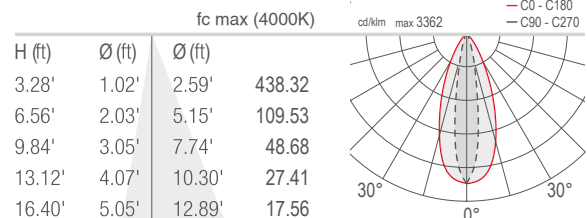

TECHNICAL DATA

Wattage / Input	See Chart on page 2. (24VDC)
Power Supply	Remote, not included. See page 3.
Construction	Body: Anodized Aluminum Lens: Tempered and Serigraphed Glass Cable Length: 4.92' standard
CCT	Dynamic White: Amber, 4000K, 5000K
CRI	CRI >80
Delivered Lumens	See Chart on page 2.
Efficacy	73.7 lm/W
Optics	15°, 26°, 30°, 24°x46°
Finishes	N/A
Cut-Out Dimensions	See Chart on page 2.
Fixture Dimensions	See Chart on page 2.
Fixture Weight	See Chart on page 2.
LED Source	See Chart on page 2.
Lumen Maintenance	L85, B10>50,000hrs
Color Consistency	3-Step MacAdam
Operating Temp.	-4°F to +113°F
IP Rating	IP67
Impact Rating	IK06

Job Name/Date:

Fixture Type Designation:

NEVA 6 SURFACE

NEVA 6.0, 6.1, 6.2 and MINI 6

TECHNICAL DATA

	NEVA MINI 6	NEVA 6.0	NEVA 6.1	NEVA 6.2
Wattage	10W	20W	30W	50W
Delivered Lumens	737 lm (26°): amber 184 lm, 4000K 270 lm, 5000K 283 lm	1475 lm (26°): amber 368 lm, 4000K 540 lm, 5000K 567 lm	2212 lm (26°): amber 552 lm, 4000K 810 lm, 5000K 850 lm	3687 lm (26°): amber 920 lm, 4000K 1350 lm, 5000K 1417 lm
Fixture Dim. (l,w,h)	12.44" x 1.46" x 2.28"	26.65" x 1.46" x 2.28"	40.83" x 1.46" x 2.28"	69.21" x 1.46" x 2.28"
Fixture Weight	1.28 lbs	2.76 lbs	4.12 lbs	6.94 lbs
LED Source	3 DW LED groups, LED spacing 4.72"	6 DW LED groups, LED spacing 4.72"	9 DW LED groups, LED spacing 4.72"	15 DW LED groups, LED spacing 4.72"

NEVA 6 SURFACE

NEVA 6.0, 6.1, 6.2 and MINI 6

PHOTOMETRIC DATA

Note all Photometry is CRI 80, 3000K

NEVA MINI 6

S - 15°

M - 26°

L - 30°

W - 24°x46°

NEVA 6.0

S - 15°

M - 25°

L - 30°

W - 18°x43°

Job Name/Date:

Fixture Type Designation: