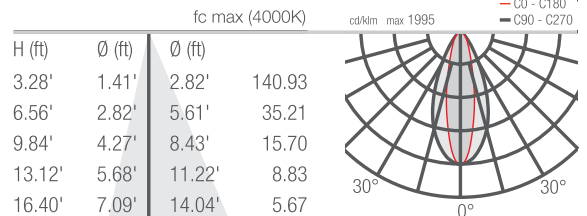

TECHNICAL DATA

Wattage / Input	See Chart on page 2. (24VDC)
Power Supply	Remote, not included. See page 3.
Construction	Body: Anodized Aluminum Lens: Tempered and Serigraphed Glass Cable Length: 4.92' standard
CCT	Dynamic White: Amber, 4000K, 5000K
CRI	CRI >80
Delivered Lumens	See Chart on page 2.
Efficacy	73.7 lm/W
Optics	15°, 26°, 30°, 24°x46°
Finishes	N/A
Cut-Out Dimensions	See Chart on page 2.
Fixture Dimensions	See Chart on page 2.
Fixture Weight	See Chart on page 2.
LED Source	See Chart on page 2.
Lumen Maintenance	L85, B10>50,000hrs
Color Consistency	3-Step MacAdam
Operating Temp.	-4°F to +113°F
IP Rating	IP67
Impact Rating	IK06

Job Name/Date:

Fixture Type Designation:

NEVA 6 SURFACE

NEVA 6.0, 6.1, 6.2 and MINI 6

TECHNICAL DATA

	NEVA MINI 6	NEVA 6.0	NEVA 6.1	NEVA 6.2
Wattage	10W	20W	30W	50W
Delivered Lumens	737 lm (26°): amber 184 lm, 4000K 270 lm, 5000K 283 lm	1475 lm (26°): amber 368 lm, 4000K 540 lm, 5000K 567 lm	2212 lm (26°): amber 552 lm, 4000K 810 lm, 5000K 850 lm	3687 lm (26°): amber 920 lm, 4000K 1350 lm, 5000K 1417 lm
Fixture Dim. (l,w,h)	12.44" x 1.46" x 2.28"	26.65" x 1.46" x 2.28"	40.83" x 1.46" x 2.28"	69.21" x 1.46" x 2.28"
Fixture Weight	1.28 lbs	2.76 lbs	4.12 lbs	6.94 lbs
LED Source	3 DW LED groups, LED spacing 4.72"	6 DW LED groups, LED spacing 4.72"	9 DW LED groups, LED spacing 4.72"	15 DW LED groups, LED spacing 4.72"

NEVA 6 SURFACE

NEVA 6.0, 6.1, 6.2 and MINI 6

PHOTOMETRIC DATA

Note all Photometry is CRI 80, 3000K

NEVA MINI 6

S - 15°

M - 26°

L - 30°

W - 24°x46°

NEVA 6.0

S - 15°

M - 25°

L - 30°

W - 18°x43°

Job Name/Date:

Fixture Type Designation: