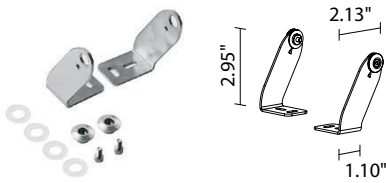

NEVA 6 SURFACE

NEVA 6.0, 6.1, 6.2 and MINI 6

SUGGESTED POWER SUPPLIES

24VDC

Part Number	Description	Input/Output	# of Fixtures / Power Supply			
			Neva Mini 6	Neva 6.0	Neva 6.1	Neva 6.2
			10W	20W	30W	50W
PPLT00288	DMX / RDM (Field Addressable) / DALI	120-277VAC to 24VDC, 100W	1-8	1-4	1-2	1-1

For other power supply options consult factory.

ACCESSORIES - Installation

WM0601
Pair of brackets 2.95" h