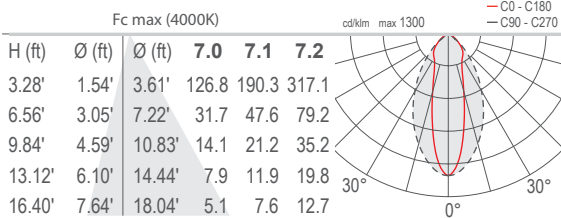

TECHNICAL DATA

Wattage / Input	See Chart on page 2. (24VDC)
Power Supply	Remote, not included. See page 3.
Construction	Body: Anodized Aluminum Lens: Tempered and Serigraphed Glass Cable Length: 4.92' standard
CCT	RGBW (4000K)
CRI	CRI >80
Delivered Lumens	See Chart on page 2.
Efficacy	35 lm/W
Optics	18°, 32°, 44°, 78°, 26°x58°
Finish	Aluminum
Cut-Out Dimensions	See Chart on page 2.
Fixture Dimensions	See Chart on page 2.
Fixture Weight	See Chart on page 2.
LED Source	See Chart on page 2.
Lumen Maintenance	L90, B10>50,000hrs
Color Consistency	3-Step MacAdam
Operating Temp.	-4°F to +113°F
IP Rating	IP67
Impact Rating	IK06

M - 32°

L - 44°

K - 78°

W - 26°x58°

Job Name/Date:

Fixture Type Designation: