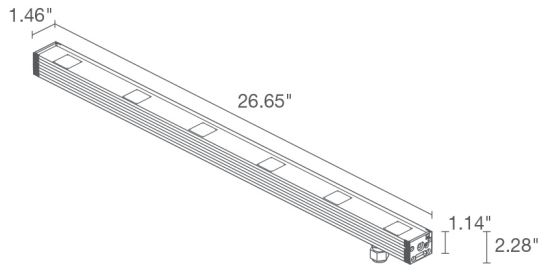

NEVA 7 RECESSED

NEVA 7.0, 7.1, 7.2 and MINI 7

TECHNICAL DATA

	NEVA MINI 7	NEVA 7.0	NEVA 7.1	NEVA 7.2
Wattage	15W	30W	45W	75W
Delivered Lumens	525 lm: (R) 84 lm, (G) 186 lm, (B) 57 lm, (W) 198 lm (4000K, 32°)	1051 lm: (R) 169 lm, (G) 371 lm, (B) 114 lm, (W) 397 lm (4000K, 32°)	1575 lm: (R) 253 lm, (G) 556 lm, (B) 171 lm, (W) 595 lm (4000K, 32°)	2625 lm: (R) 422 lm, (G) 927 lm, (B) 284 lm, (W) 992 lm (4000K, 32°)
Fixture Dim. (l,w,h)	12.44" x 1.46" x 2.28"	26.65" x 1.46" x 2.28"	40.83" x 1.46" x 2.28"	69.21" x 1.46" x 2.28"
Alum. Housing Dim. (l,w,h) & Cut-Out Size (l,w)	12.68" x 1.65" x 3.31"	26.85" x 1.65" x 3.31"	41.02" x 1.65" x 3.31"	69.41" x 1.65" x 3.31"
	same as housing	same as housing	same as housing	same as housing
Alum Housing Dim. (l,w,h) (for plasterboard) & Cut-Out Size (l,w)	12.68" x 1.65" x 3.31"	26.85" x 1.65" x 3.31"	41.02" x 1.65" x 3.31"	69.41" x 1.65" x 3.31"
	same as housing	same as housing	same as housing	same as housing
Fixture Weight	1.43 lbs	2.76 lbs	4.19 lbs	7.05 lbs
LED Source	3 RGBW LED groups, LED spacing 4.72"	6 RGBW LED groups, LED spacing 4.72"	9 RGBW LED groups, LED spacing 4.72"	15 RGBW LED groups, LED spacing 4.72"

NEVA MINI 7

NEVA 7.0

Job Name/Date:

Fixture Type Designation: