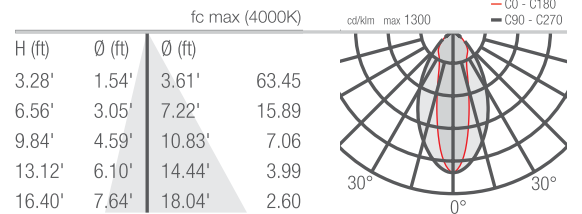

TECHNICAL DATA

Wattage / Input	See Chart on page 2. (24VDC)
Power Supply	Remote, not included. See page 3.
Construction	Body: Anodized Aluminum Lens: Tempered and Serigraphed Glass Cable Length: 4.92' standard
CCT	RGBW (4000K)
CRI	CRI >80
Delivered Lumens	See Chart on page 2.
Efficacy	35 lm/W
Optics	18°, 32°, 44°, 78°, 26°x58°
Finish	Aluminum
Cut-Out Dimensions	See Chart on page 2.
Fixture Dimensions	See Chart on page 2.
Fixture Weight	See Chart on page 2.
LED Source	See Chart on page 2.
Lumen Maintenance	L90, B10>50,000hrs
Color Consistency	3-Step MacAdam
Operating Temp.	-4°F to +113°F
IP Rating	IP67
Impact Rating	IK06

PHOTOMETRIC DATA

Note all Photometry is CRI 80, 3000K

NEVA MINI 7

S - 18°

M - 32°

L - 44°

W - 26°x58°

K - 78°