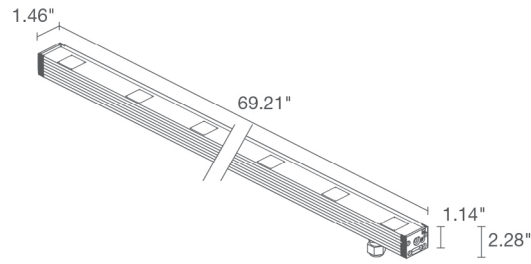

NEVA 7.2

Job Name/Date:

Fixture Type Designation: