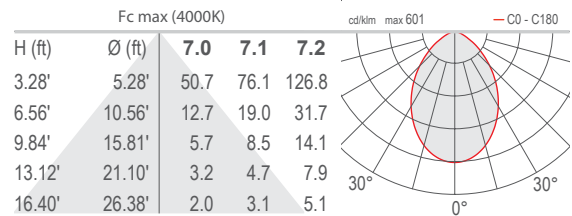

NEVA 7 RECESSED

NEVA 7.0, 7.1, 7.2 and MINI 7

PHOTOMETRIC DATA

Note all Photometry is CRI 80, 3000K

NEVA 7.0, 7.1, 7.2

S - 18°

M - 32°

L - 44°

K - 78°

W - 26°x58°

Job Name/Date:

Fixture Type Designation: