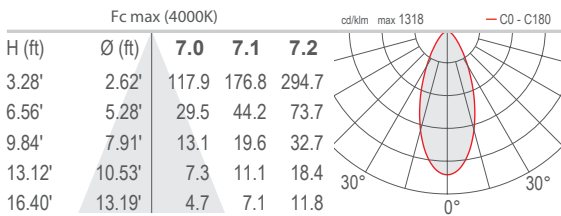

TECHNICAL DATA

Wattage / Input	See Chart on page 2. (24VDC)
Power Supply	Remote, not included. See page 3.
Construction	Body: Anodized Aluminum Lens: Tempered and Serigraphed Glass Cable Length: 4.92' standard
CCT	RGBW (4000K)
CRI	CRI >80
Delivered Lumens	See Chart on page 2.
Efficacy	35 lm/W
Optics	18°, 32°, 44°, 78°, 26°x58°
Finish	Aluminum
Cut-Out Dimensions	See Chart on page 2.
Fixture Dimensions	See Chart on page 2.
Fixture Weight	See Chart on page 2.
LED Source	See Chart on page 2.
Lumen Maintenance	L90, B10>50,000hrs
Color Consistency	3-Step MacAdam
Operating Temp.	-4°F to +113°F
IP Rating	IP67
Impact Rating	IK06

PHOTOMETRIC DATA

Note all Photometry is CRI 80, 3000K

NEVA MINI 7

S - 18°

M - 32°

L - 44°

W - 26°x58°

K - 78°

M - 32°

L - 44°

K - 78°

W - 26°x58°

Job Name/Date:

Fixture Type Designation: