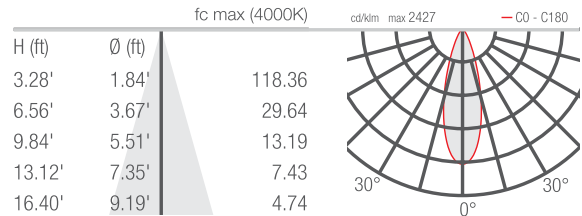

TECHNICAL DATA

Wattage / Input	See Chart on page 2. (24VDC)
Power Supply	Remote, not included. See page 3.
Construction	Body: Anodized Aluminum Lens: Tempered and Serigraphed Glass Cable Length: 4.92' standard
CCT	RGBW (4000K)
CRI	CRI >80
Delivered Lumens	See Chart on page 2.
Efficacy	35 lm/W
Optics	18°, 32°, 44°, 78°, 26°x58°
Finish	Aluminum
Cut-Out Dimensions	See Chart on page 2.
Fixture Dimensions	See Chart on page 2.
Fixture Weight	See Chart on page 2.
LED Source	See Chart on page 2.
Lumen Maintenance	L90, B10>50,000hrs
Color Consistency	3-Step MacAdam
Operating Temp.	-4°F to +113°F
IP Rating	IP67
Impact Rating	IK06

PHOTOMETRIC DATA

Note all Photometry is CRI 80, 3000K

NEVA MINI 7

S - 18°

M - 32°

L - 44°

W - 26°x58°

K - 78°