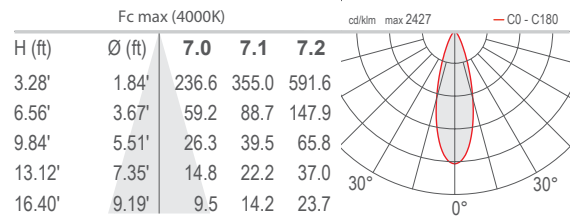

TECHNICAL DATA

Wattage / Input	See Chart on page 2. (24VDC)
Power Supply	Remote, not included. See page 3.
Construction	Body: Anodized Aluminum Lens: Tempered and Serigraphed Glass Cable Length: 4.92' standard
CCT	RGBW (4000K)
CRI	CRI >80
Delivered Lumens	See Chart on page 2.
Efficacy	35 lm/W
Optics	18°, 32°, 44°, 78°, 26°x58°
Finish	Aluminum
Cut-Out Dimensions	See Chart on page 2.
Fixture Dimensions	See Chart on page 2.
Fixture Weight	See Chart on page 2.
LED Source	See Chart on page 2.
Lumen Maintenance	L90, B10>50,000hrs
Color Consistency	3-Step MacAdam
Operating Temp.	-4°F to +113°F
IP Rating	IP67
Impact Rating	IK06

PHOTOMETRIC DATA

Note all Photometry is CRI 80, 3000K

NEVA MINI 7

S - 18°

M - 32°

L - 44°

W - 26°x58°

K - 78°

M - 32°

L - 44°

K - 78°

W - 26°x58°

Job Name/Date:

Fixture Type Designation: