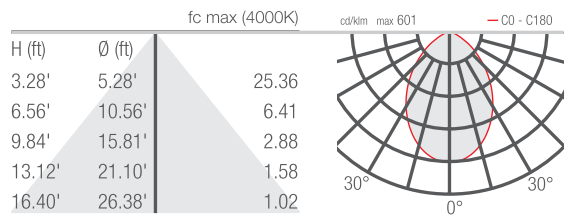

TECHNICAL DATA

Wattage / Input	See Chart on page 2. (24VDC)
Power Supply	Remote, not included. See page 3.
Construction	Body: Anodized Aluminum Lens: Tempered and Serigraphed Glass Cable Length: 4.92' standard
CCT	RGBW (4000K)
CRI	CRI >80
Delivered Lumens	See Chart on page 2.
Efficacy	35 lm/W
Optics	18°, 32°, 44°, 78°, 26°x58°
Finish	Aluminum
Cut-Out Dimensions	See Chart on page 2.
Fixture Dimensions	See Chart on page 2.
Fixture Weight	See Chart on page 2.
LED Source	See Chart on page 2.
Lumen Maintenance	L90, B10>50,000hrs
Color Consistency	3-Step MacAdam
Operating Temp.	-4°F to +113°F
IP Rating	IP67
Impact Rating	IK06

PHOTOMETRIC DATA

Note all Photometry is CRI 80, 3000K

NEVA MINI 7

S - 18°

M - 32°

L - 44°

W - 26°x58°

K - 78°