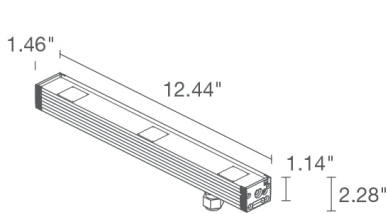

TECHNICAL DATA

Wattage / Input	See Chart on page 2. (24VDC)
Power Supply	Remote, not included. See page 3.
Construction	Body: Anodized Aluminum Lens: Tempered and Serigraphed Glass Cable Length: 4.92' standard
CCT	RGBW (4000K)
CRI	CRI >80
Delivered Lumens	See Chart on page 2.
Efficacy	35 lm/W
Optics	18°, 32°, 44°, 78°, 26°x58°
Finish	Aluminum
Cut-Out Dimensions	See Chart on page 2.
Fixture Dimensions	See Chart on page 2.
Fixture Weight	See Chart on page 2.
LED Source	See Chart on page 2.
Lumen Maintenance	L90, B10>50,000hrs
Color Consistency	3-Step MacAdam
Operating Temp.	-4°F to +113°F
IP Rating	IP67
Impact Rating	IK06

Job Name/Date:

Fixture Type Designation:

NEVA 7 RECESSED

NEVA 7.0, 7.1, 7.2 and MINI 7

TECHNICAL DATA

	NEVA MINI 7	NEVA 7.0	NEVA 7.1	NEVA 7.2
Wattage	15W	30W	45W	75W
Delivered Lumens	525 lm: (R) 84 lm, (G) 186 lm, (B) 57 lm, (W) 198 lm (4000K, 32°)	1051 lm: (R) 169 lm, (G) 371 lm, (B) 114 lm, (W) 397 lm (4000K, 32°)	1575 lm: (R) 253 lm, (G) 556 lm, (B) 171 lm, (W) 595 lm (4000K, 32°)	2625 lm: (R) 422 lm, (G) 927 lm, (B) 284 lm, (W) 992 lm (4000K, 32°)
Fixture Dim. (l,w,h)	12.44" x 1.46" x 2.28"	26.65" x 1.46" x 2.28"	40.83" x 1.46" x 2.28"	69.21" x 1.46" x 2.28"
Alum. Housing Dim. (l,w,h) & Cut-Out Size (l,w)	12.68" x 1.65" x 3.31"	26.85" x 1.65" x 3.31"	41.02" x 1.65" x 3.31"	69.41" x 1.65" x 3.31"
	same as housing	same as housing	same as housing	same as housing
Alum Housing Dim. (l,w,h) (for plasterboard) & Cut-Out Size (l,w)	12.68" x 1.65" x 3.31"	26.85" x 1.65" x 3.31"	41.02" x 1.65" x 3.31"	69.41" x 1.65" x 3.31"
	same as housing	same as housing	same as housing	same as housing
Fixture Weight	1.43 lbs	2.76 lbs	4.19 lbs	7.05 lbs
LED Source	3 RGBW LED groups, LED spacing 4.72"	6 RGBW LED groups, LED spacing 4.72"	9 RGBW LED groups, LED spacing 4.72"	15 RGBW LED groups, LED spacing 4.72"