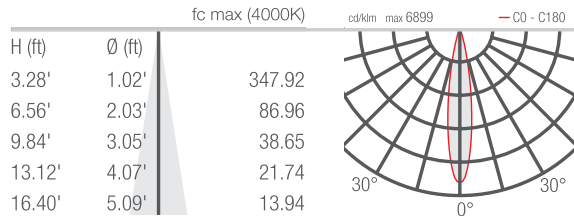

NEVA 7 RECESSED

NEVA 7.0, 7.1, 7.2 and MINI 7

PHOTOMETRIC DATA

Note all Photometry is CRI 80, 3000K

NEVA MINI 7

S - 18°