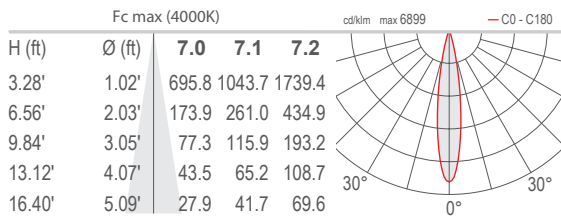

NEVA 7 RECESSED

NEVA 7.0, 7.1, 7.2 and MINI 7

PHOTOMETRIC DATA

Note all Photometry is CRI 80, 3000K

NEVA 7.0, 7.1, 7.2

S - 18°