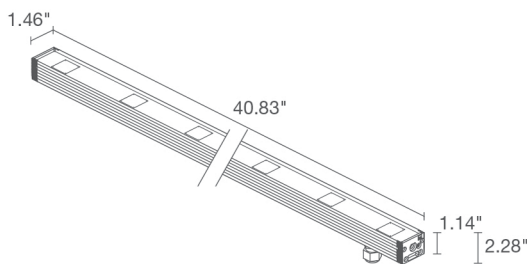

NEVA 7 RECESSED

NEVA 7.0, 7.1, 7.2 and MINI 7

TECHNICAL DATA

	NEVA MINI 7	NEVA 7.0	NEVA 7.1	NEVA 7.2
Wattage	15W	30W	45W	75W
Delivered Lumens	525 lm: (R) 84 lm, (G) 186 lm, (B) 57 lm, (W) 198 lm (4000K, 32°)	1051 lm: (R) 169 lm, (G) 371 lm, (B) 114 lm, (W) 397 lm (4000K, 32°)	1575 lm: (R) 253 lm, (G) 556 lm, (B) 171 lm, (W) 595 lm (4000K, 32°)	2625 lm: (R) 422 lm, (G) 927 lm, (B) 284 lm, (W) 992 lm (4000K, 32°)
Fixture Dim. (l,w,h)	12.44" x 1.46" x 2.28"	26.65" x 1.46" x 2.28"	40.83" x 1.46" x 2.28"	69.21" x 1.46" x 2.28"
Alum. Housing Dim. (l,w,h) & Cut-Out Size (l,w)	12.68" x 1.65" x 3.31"	26.85" x 1.65" x 3.31"	41.02" x 1.65" x 3.31"	69.41" x 1.65" x 3.31"
	same as housing	same as housing	same as housing	same as housing
Alum Housing Dim. (l,w,h) (for plasterboard) & Cut-Out Size (l,w)	12.68" x 1.65" x 3.31"	26.85" x 1.65" x 3.31"	41.02" x 1.65" x 3.31"	69.41" x 1.65" x 3.31"
	same as housing	same as housing	same as housing	same as housing
Fixture Weight	1.43 lbs	2.76 lbs	4.19 lbs	7.05 lbs
LED Source	3 RGBW LED groups, LED spacing 4.72"	6 RGBW LED groups, LED spacing 4.72"	9 RGBW LED groups, LED spacing 4.72"	15 RGBW LED groups, LED spacing 4.72"

NEVA MINI 7

NEVA 7.1

Job Name/Date:

Fixture Type Designation: