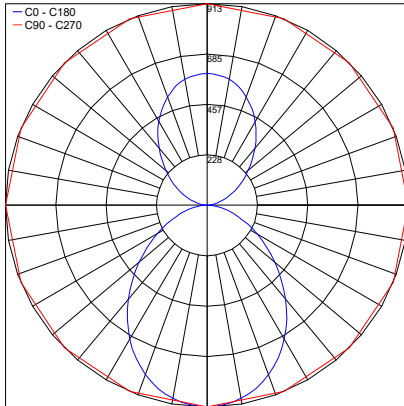

## FIXTURE DIMENSIONS

## PHOTOMETRIC DATA - Note: all Photometry is 3000K

Maximum Candela = 913