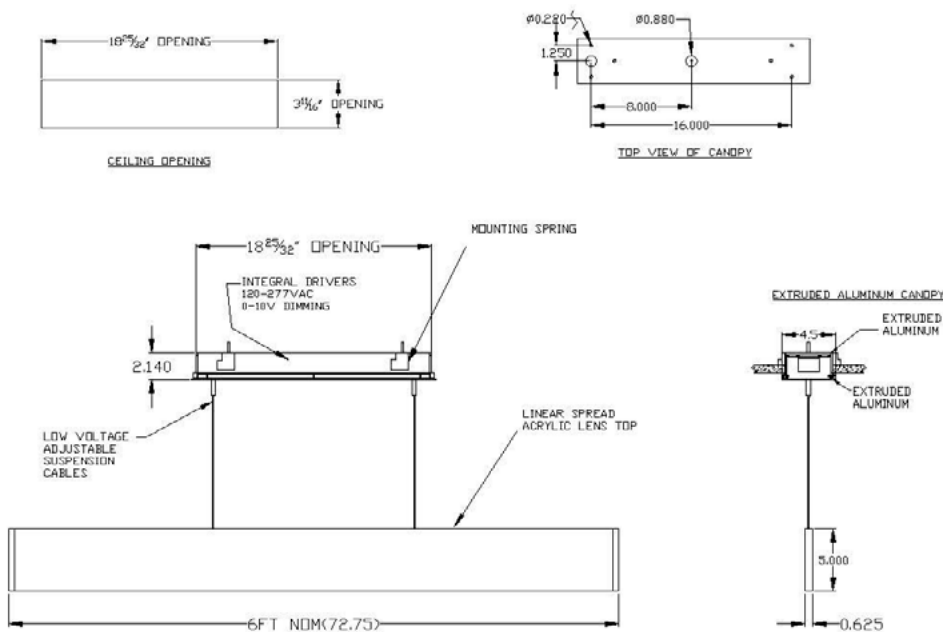

6 foot version

Job Name/Date:

Fixture Type Designation: