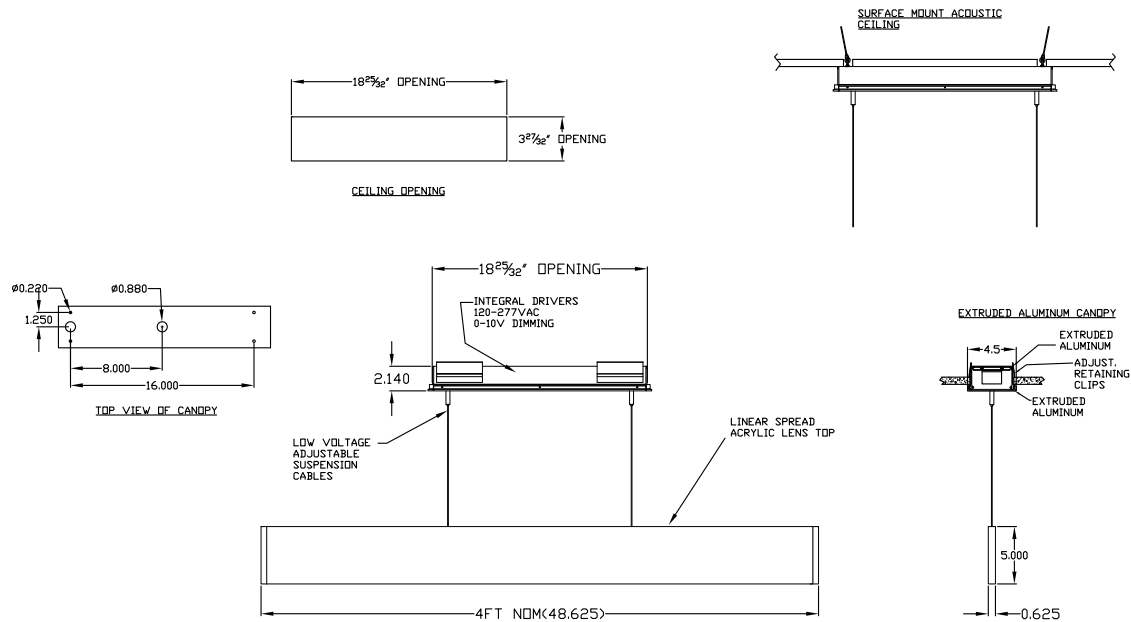

FIXTURE DIMENSIONS

4 foot version