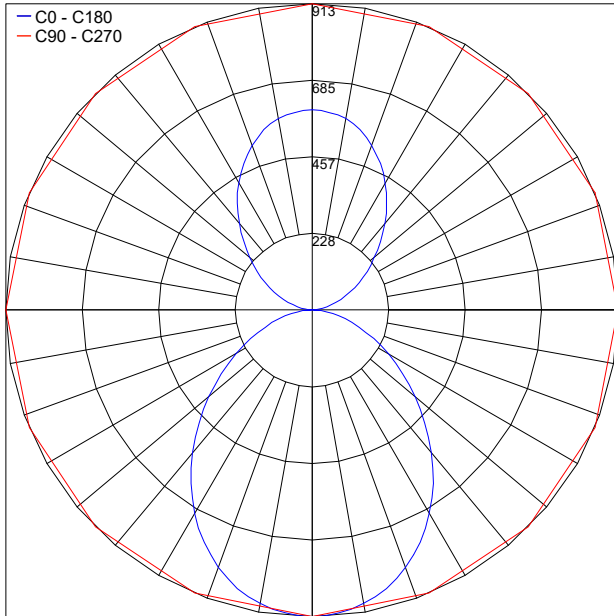

MADE IN THE U.S.A.

Fixture Dimensions
See Drawing on page 2.

TECHNICAL DATA

Wattage / Input	72W (4 ft), 144W (8 ft) (120-277VAC - 347VAC available)
Power Supply	Integral (0-10V Dimming)
Construction	Body: Extruded Aluminum Mounting: Aircraft Cable
CCT	2700K, 3000K, 3500K, 4000K
CRI	>90
Delivered Lumens	Up - 1848 lm, Down - 1866 lm (4 ft, 3000K)
Efficacy	Up: 25.6 lm/W, Down: 25.9 lm/W
Optics	Up: Linear Spread, Down: Diffuse
Finishes	4 Standard, See Below.
Fixture Dimensions	See page 2.
LED Source	Mid-Power LEDs
IP Rating	IP20

FIXTURE DIMENSIONS

4 foot version

8 foot version

Job Name/Date:

Fixture Type Designation:

PHOTOMETRIC DATA

Note all Photometry is 3000K

Maximum Candela = 913