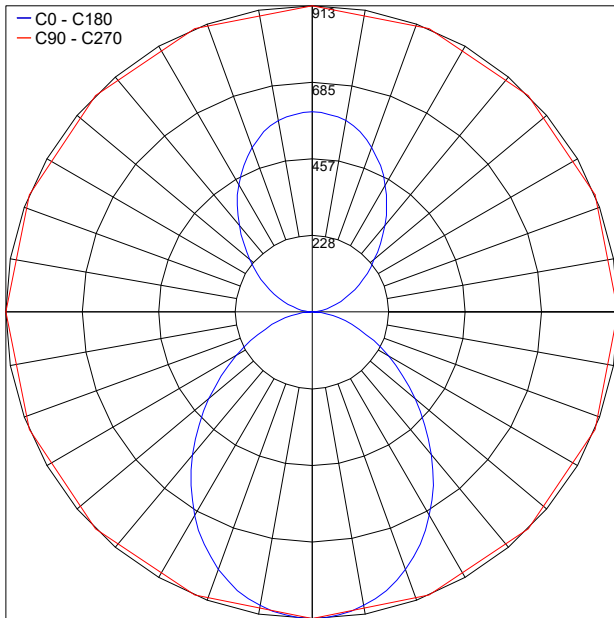

MADE IN THE U.S.A.

Fixture Dimensions
See Drawing on page 2.

TECHNICAL DATA

Wattage / Input	72W (4 ft), 144W (8 ft) (120-277VAC - 347VAC available)
Power Supply	Integral (0-10V Dimming)
Construction	Body: Extruded Aluminum Mounting: Aircraft Cable
CCT	2700K, 3000K, 3500K, 4000K
CRI	>90
Delivered Lumens	Up - 1848 lm, Down - 1866 lm (4 ft, 3000K)
Efficacy	Up: 25.6 lm/W, Down: 25.9 lm/W
Optics	Up: Linear Spread, Down: Diffuse
Finishes	4 Standard, See Below.
Fixture Dimensions	See page 2.
LED Source	Mid-Power LEDs
IP Rating	IP20

FIXTURE DIMENSIONS

4 foot version

8 foot version

Job Name/Date:

Fixture Type Designation:

PHOTOMETRIC DATA

Note all Photometry is 3000K

Maximum Candela = 913