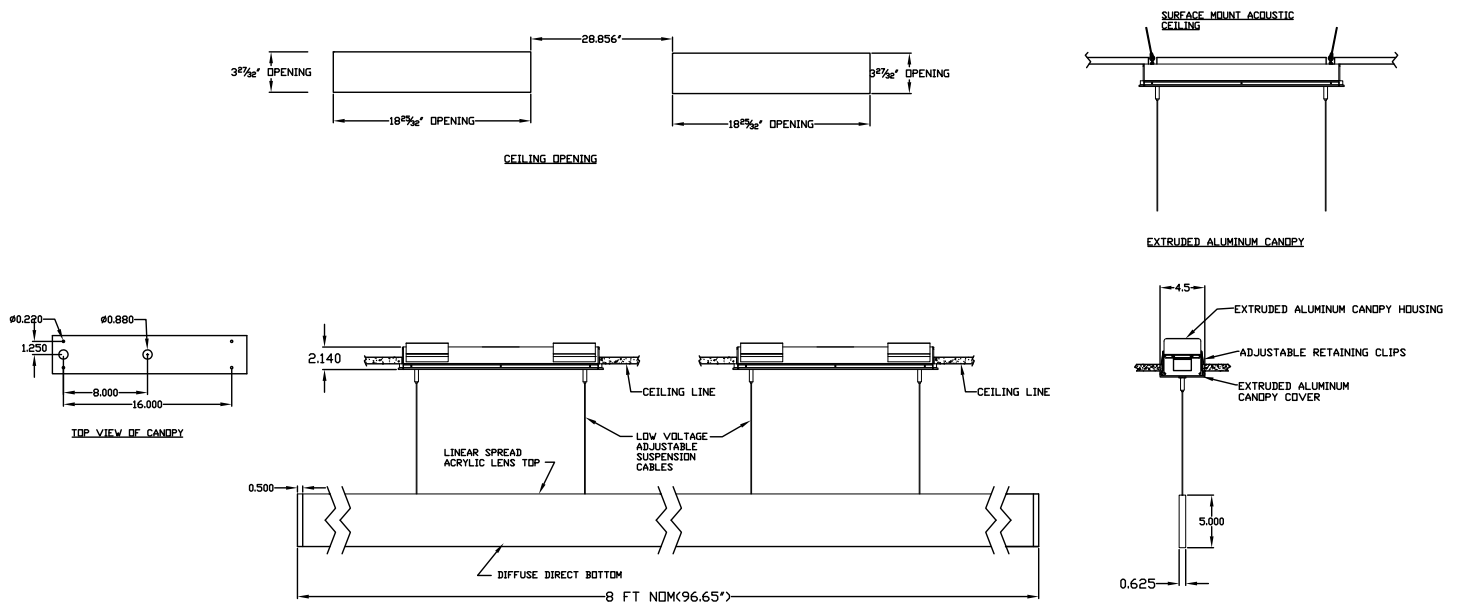

MADE IN THE U.S.A.

Fixture Dimensions
See Drawing on page 2.

TECHNICAL DATA

Wattage / Input	72W (4 ft), 144W (8 ft) (120-277VAC - 347VAC available)
Power Supply	Integral (0-10V Dimming)
Construction	Body: Extruded Aluminum Mounting: Aircraft Cable
CCT	2700K, 3000K, 3500K, 4000K
CRI	>90
Delivered Lumens	Up - 1848 lm, Down - 1866 lm (4 ft, 3000K)
Efficacy	Up: 25.6 lm/W, Down: 25.9 lm/W
Optics	Up: Linear Spread, Down: Diffuse
Finishes	4 Standard, See Below.
Fixture Dimensions	See page 2.
LED Source	Mid-Power LEDs
IP Rating	IP20

* Same finish as fixture
- Other color on request -

NOTE: AS & AW utilize a rosette mounting pattern to allow direct mounting to a junction box that will hold a minimum of 50 lbs.

Job Name/Date:

Fixture Type Designation:

FIXTURE DIMENSIONS

4 foot version

8 foot version

Job Name/Date:

Fixture Type Designation:

PHOTOMETRIC DATA

Note all Photometry is 3000K

Maximum Candela = 913