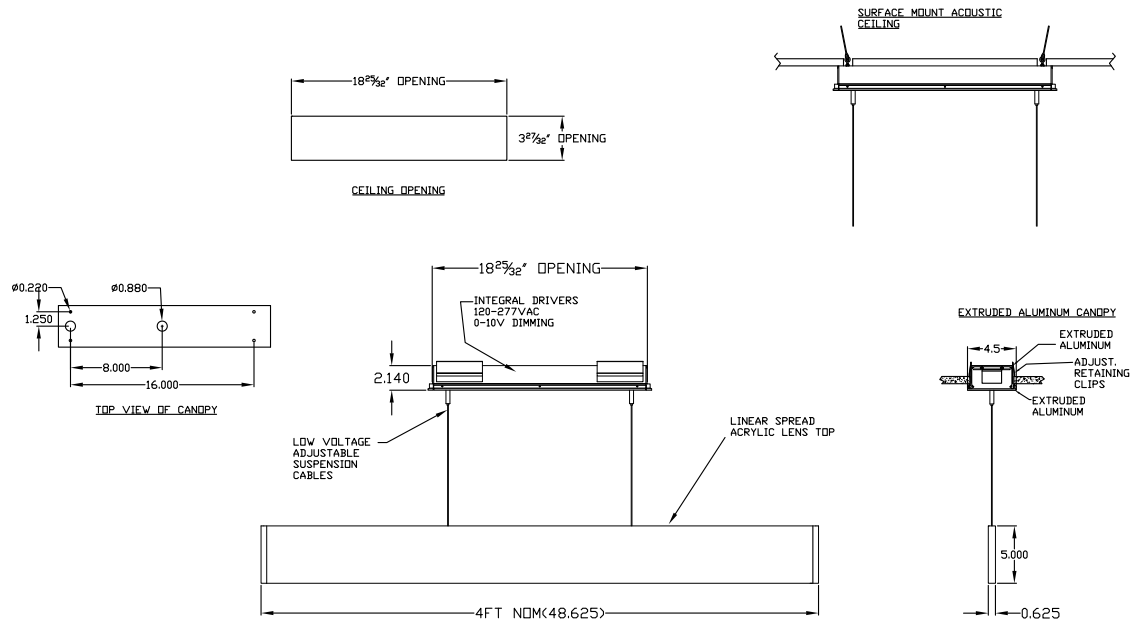

MADE IN THE U.S.A.

Fixture Dimensions
See Drawing on page 2.

TECHNICAL DATA

Wattage / Input	72W (4 ft), 144W (8 ft) (120-277VAC - 347VAC available)
Power Supply	Integral (0-10V Dimming)
Construction	Body: Extruded Aluminum Mounting: Aircraft Cable
CCT	2700K, 3000K, 3500K, 4000K
CRI	>90
Delivered Lumens	Up - 1848 lm, Down - 1866 lm (4 ft, 3000K)
Efficacy	Up: 25.6 lm/W, Down: 25.9 lm/W
Optics	Up: Linear Spread, Down: Diffuse
Finishes	4 Standard, See Below.
Fixture Dimensions	See page 2.
LED Source	Mid-Power LEDs
IP Rating	IP20

* Same finish as fixture
- Other color on request -

NOTE: AS & AW utilize a rosette mounting pattern to allow direct mounting to a junction box that will hold a minimum of 50 lbs.

Job Name/Date:

Fixture Type Designation:

FIXTURE DIMENSIONS

4 foot version

8 foot version

Job Name/Date:

Fixture Type Designation:

PHOTOMETRIC DATA

Note all Photometry is 3000K

Maximum Candela = 913