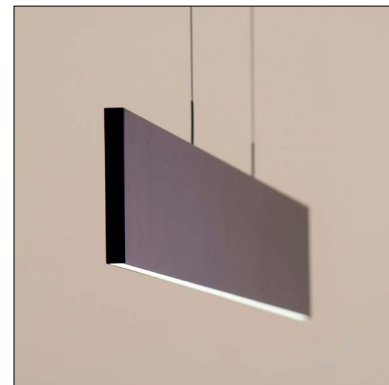

Nine is a minimalist lighting solution that offers linear spread upper and diffused lower light emissions. Small details such as no power cord maintain the minimalistic idea without sacrificing function in the field. It is available in 4 or 8 foot lengths with multiple color temperature and finish options.

MADE IN THE U.S.A.

Fixture Dimensions
See Drawing on page 2.

TECHNICAL DATA

Wattage / Input	72W (4 ft), 144W (8 ft) (120-277VAC - 347VAC available)
Power Supply	Integral (0-10V Dimming)
Construction	Body: Extruded Aluminum Mounting: Aircraft Cable
CCT	2700K, 3000K, 3500K, 4000K
CRI	>90
Delivered Lumens	Up - 1848 lm, Down - 1866 lm (4 ft, 3000K)
Efficacy	Up: 25.6 lm/W, Down: 25.9 lm/W
Optics	Up: Linear Spread, Down: Diffuse
Finishes	4 Standard, See Below.
Fixture Dimensions	See page 2.
LED Source	Mid-Power LEDs
IP Rating	IP20