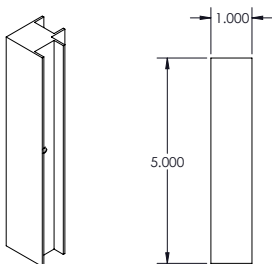

MADE IN THE U.S.A.

Fixture Dimensions
See Drawing on page 2.

ADA COMPLIANT

**MOUNTING SCREWS
BY OTHERS**

TECHNICAL DATA

| | |
|---------------------------|--|
| Wattage / Input | 45W, 54W, 72W (120-277VAC) |
| Power Supply | Integral (0-10V Dimming) |
| Construction | Body: Extruded Aluminum |
| CCT | 2700K, 3000K, 3500K, 4000K |
| CRI | >90 |
| Delivered Lumens | Up - 1848 lm, Down - 1866 lm (4 ft, 3000K) |
| Efficacy | Up: 25.6 lm/W, Down: 25.9 lm/W |
| Optics | Up: Linear Spread, Down: Diffuse |
| Finishes | 4 Standard, See Below. |
| Fixture Dimensions | See page 2. |
| LED Source | Mid-Power LEDs |
| IP Rating | IP20 |
| Connectors | See page 3 |

Job Name/Date:

Fixture Type Designation:

FIXTURE DIMENSIONS

48 inch version

36 inch version

30 inch version

Job Name/Date:

Fixture Type Designation:

PHOTOMETRIC DATA

Maximum Candela = 913

ACCESSORIES - CONNECTORS for Continuous Run

Connectors Example: W90-C90TS01

| | | | |
|------------------|--|---|------------------|
| W90 | - | | 01 |
| Model No. | Type of Connector | Finish | Option |
| W90 | C180 - 180° Connector C90 - 90° Connector | 02 - Black Suede 18 - Textured Bronze TS - Silver 11 - White Suede 99 - Custom | 01 - None |