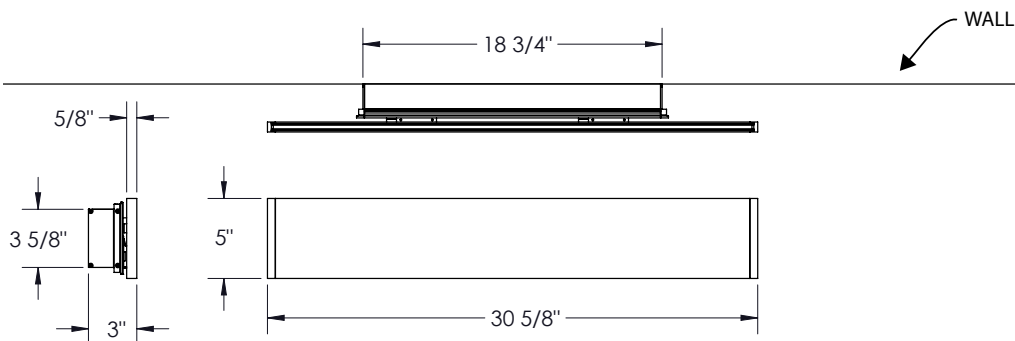

MADE IN THE U.S.A.

Fixture Dimensions
See Drawing on page 2.

ADA COMPLIANT

**MOUNTING SCREWS
BY OTHERS**

TECHNICAL DATA

| | |
|---------------------------|--|
| Wattage / Input | 45W, 54W, 72W (120-277VAC) |
| Power Supply | Integral (0-10V Dimming) |
| Construction | Body: Extruded Aluminum |
| CCT | 2700K, 3000K, 3500K, 4000K |
| CRI | >90 |
| Delivered Lumens | Up - 1848 lm, Down - 1866 lm (4 ft, 3000K) |
| Efficacy | Up: 25.6 lm/W, Down: 25.9 lm/W |
| Optics | Up: Linear Spread, Down: Diffuse |
| Finishes | 4 Standard, See Below. |
| Fixture Dimensions | See page 2. |
| LED Source | Mid-Power LEDs |
| IP Rating | IP20 |
| Connectors | See page 3 |

Job Name/Date:

Fixture Type Designation:

FIXTURE DIMENSIONS

48 inch version

36 inch version

30 inch version

Job Name/Date:

Fixture Type Designation:

PHOTOMETRIC DATA

Maximum Candela = 913

ACCESSORIES - CONNECTORS for Continuous Run

Connectors Example: W90-C90TS01

| | | | |
|------------------|--|---|------------------|
| W90 | - | | 01 |
| Model No. | Type of Connector | Finish | Option |
| W90 | C180 - 180° Connector C90 - 90° Connector | 02 - Black Suede 18 - Textured Bronze TS - Silver 11 - White Suede 99 - Custom | 01 - None |