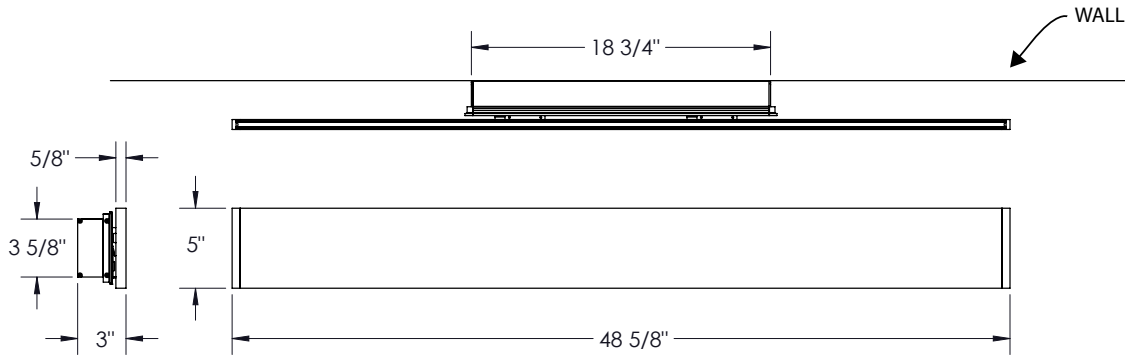

MADE IN THE U.S.A.

Fixture Dimensions
See Drawing on page 2.

ADA COMPLIANT

**MOUNTING SCREWS
BY OTHERS**

TECHNICAL DATA

| | |
|---------------------------|--|
| Wattage / Input | 45W, 54W, 72W (120-277VAC) |
| Power Supply | Integral (0-10V Dimming) |
| Construction | Body: Extruded Aluminum |
| CCT | 2700K, 3000K, 3500K, 4000K |
| CRI | >90 |
| Delivered Lumens | Up - 1848 lm, Down - 1866 lm (4 ft, 3000K) |
| Efficacy | Up: 25.6 lm/W, Down: 25.9 lm/W |
| Optics | Up: Linear Spread, Down: Diffuse |
| Finishes | 4 Standard, See Below. |
| Fixture Dimensions | See page 2. |
| LED Source | Mid-Power LEDs |
| IP Rating | IP20 |
| Connectors | See page 3 |

ORDERING INFORMATION

Example: W90-L-3-01-30-TS-C-SC-1. Accessories ordered separately - see page 3.

| | | | | | | | | | | | | |
|-------|---|--|---|--|---|--|---|---|---|----|---|---|
| W90-L | - | | - | | - | | - | C | - | SC | - | 1 |
|-------|---|--|---|--|---|--|---|---|---|----|---|---|

Job Name/Date:

Fixture Type Designation:

FIXTURE DIMENSIONS

48 inch version

36 inch version

30 inch version

Job Name/Date:

Fixture Type Designation:

PHOTOMETRIC DATA

Maximum Candela = 913

ACCESSORIES - CONNECTORS for Continuous Run

Connectors Example: W90-C90TS01

| | | | |
|------------------|--|---|------------------|
| W90 | - | | 01 |
| Model No. | Type of Connector | Finish | Option |
| W90 | C180 - 180° Connector C90 - 90° Connector | 02 - Black Suede 18 - Textured Bronze TS - Silver 11 - White Suede 99 - Custom | 01 - None |