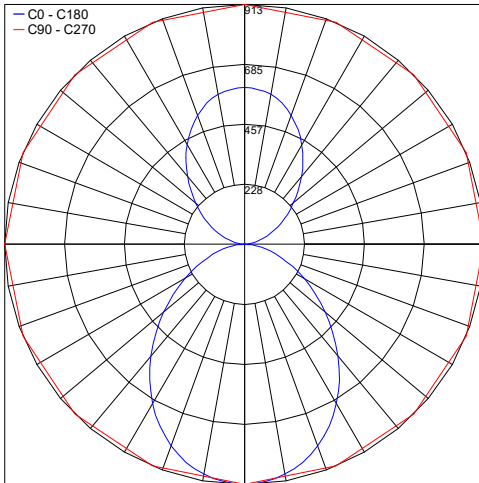

PHOTOMETRIC DATA

Maximum Candela = 913

ACCESSORIES - CONNECTORS for Continuous Run

Connectors Example: W90-C90TS01

W90	-		01
Model No.	Type of Connector	Finish	Option
W90	C180 - 180° Connector C90 - 90° Connector	02 - Black Suede 18 - Textured Bronze TS - Silver 11 - White Suede 99 - Custom	01 - None