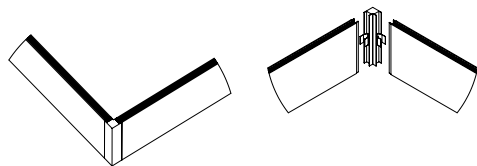

Job Name/Date:

Fixture Type Designation: