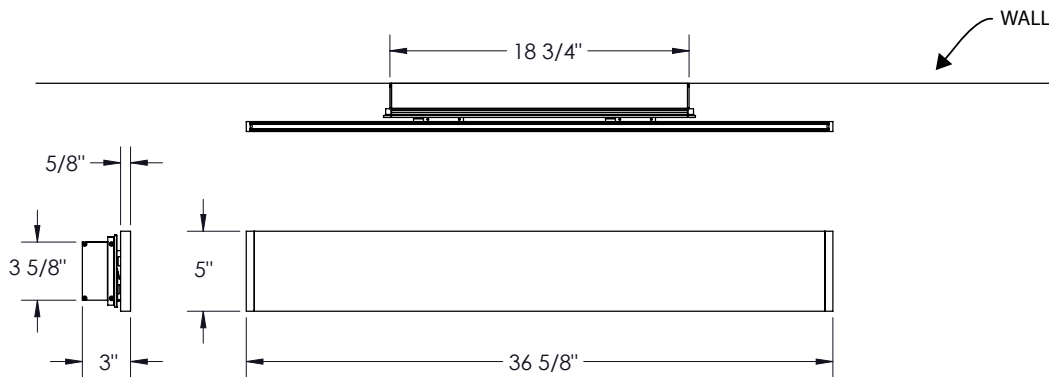

MADE IN THE U.S.A.

Fixture Dimensions
See Drawing on page 2.

ADA COMPLIANT

**MOUNTING SCREWS
BY OTHERS**

TECHNICAL DATA

| | |
|---------------------------|--|
| Wattage / Input | 45W, 54W, 72W (120-277VAC) |
| Power Supply | Integral (0-10V Dimming) |
| Construction | Body: Extruded Aluminum |
| CCT | 2700K, 3000K, 3500K, 4000K |
| CRI | >90 |
| Delivered Lumens | Up - 1848 lm, Down - 1866 lm (4 ft, 3000K) |
| Efficacy | Up: 25.6 lm/W, Down: 25.9 lm/W |
| Optics | Up: Linear Spread, Down: Diffuse |
| Finishes | 4 Standard, See Below. |
| Fixture Dimensions | See page 2. |
| LED Source | Mid-Power LEDs |
| IP Rating | IP20 |
| Connectors | See page 3 |

Job Name/Date:

Fixture Type Designation:

FIXTURE DIMENSIONS

48 inch version

36 inch version

30 inch version

Job Name/Date:

Fixture Type Designation:

PHOTOMETRIC DATA

Maximum Candela = 913

ACCESSORIES - CONNECTORS for Continuous Run

Connectors Example: W90-C90TS01

| | | | |
|------------------|--|---|------------------|
| W90 | - | | 01 |
| Model No. | Type of Connector | Finish | Option |
| W90 | C180 - 180° Connector C90 - 90° Connector | 02 - Black Suede 18 - Textured Bronze TS - Silver 11 - White Suede 99 - Custom | 01 - None |