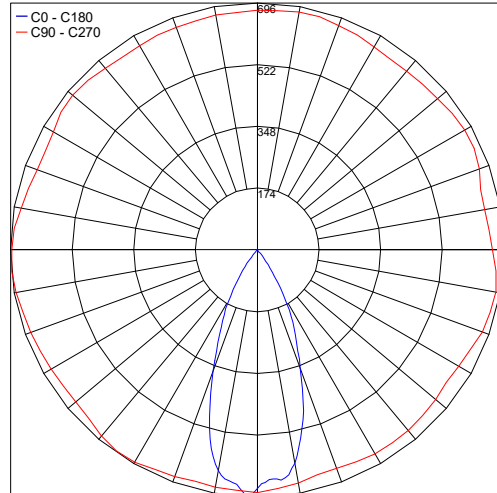

## PHOTOMETRIC DATA

Note all Photometry is 2700K

Maximum Candela = 696

PHOTOMETRIC FILENAME : MICRO ECLIPS TORSION 2700K 3.8W.IES

Job Name/Date:

Fixture Type Designation: