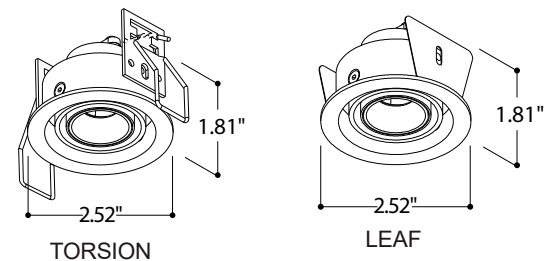

TECHNICAL DATA

Wattage / Input	3.82W (350mA)
Power Supply	Remote, not included. See page 2.
Construction	Body: Aluminum
CCT	2700K, 3000K (4000K on request)
CRI	>90
Delivered Lumens	433 lm (3000K)
Efficacy	113.4 lm/W (3000K)
Optics	15°, 36°, 50°
Finishes	6 Standard, See Below
LED Source	BRIDGELUX LED
Fixture Dimensions	Ø2.52" x 1.97"
Cutout Dimensions	Ø2.20"
Installation Depth	2.56" solid / 1.97" hollow ceilings
Fixture Weight	0.44 lbs
IP Rating	IP20

Fixture Dimensions