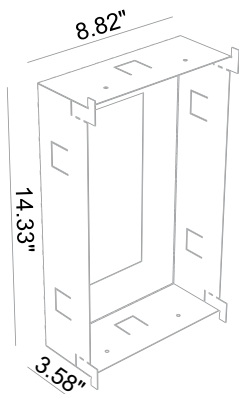

NORMALL IP54 OUTDOOR

SUGGESTED POWER SUPPLIES

350mA

Part Number	Description	Input/Output	# of Fixtures
PPLT00139	0-10V Dimming to 10%	120-277VAC to 350mA, 12W, Class 2	1-1
PPLT00468	Phase Dim (120V only)	120VAC to 350mA, 14W, Class 2	1-1
PPLT00480-P	0-10V Dimming to 1.0%	120-277VAC to 350mA, 30W, Class 2	1-1
PPLT00309-P	0-10V Dimming to 0.1%	120-277VAC to 350mA, 50W, Class 2	1-1
PPLT00538-P	0-10V Dimming to 0.1%	120-277VAC to 350mA, 100W, Class 2	1-4

Suggested Lutron Compatible

Part Number	Option	Lutron SKU	Dim Range	Description	Input/Output	# of Fixtures
PPLT00516	L3DAE / L3DA3W	L3DA	100%-1%	Hi-Lume™ 1% EcoSystem™ or 1% 3-Wire LED Driver	120-277VAC to 350mA, 13W, Class 2	1-1

For other power supply options consult factory.

REQUIRED ACCESSORIES

Installation

705 01 000
Outer Casing