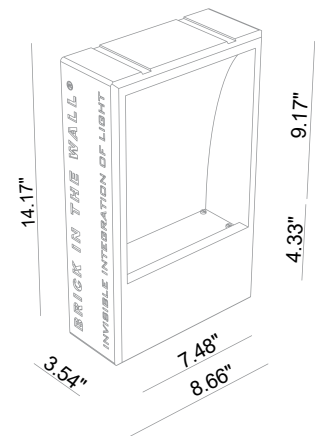

TECHNICAL DATA

Wattage / Input	9.3W (350mA)
Power Supply	Remote, not included. See page 2.
Construction	Body: Waterproof CALCYT+® Lens: Tempered Glass
CCT	2200K, 2700K, 3000K
CRI	>90
Delivered Lumens	424 lm (3000K)
Efficacy	46 lm/W
Optics	Fixed
Finishes	Fully Paintable
Fixture Dimensions	8.66" l x 3.54" w x 14.17" h
Cut-out Dimension	8.86" x 14.37"
Color Consistency	2-Step MacAdam
IP Rating	IP54

Wall Cut-Out: 8.86" x 14.37"
Fixture Dimensions

ORDERING INFORMATION

Example: 105 71 505. Accessories / Power Supplies ordered separately.

Model No.	Description
105 71 505 - 2200K, (9.3W)	IP54 Outdoor, Remote Driver - not included
105 71 005 - 2700K (9.3W)	IP54 Outdoor, Remote Driver - not included
105 71 105 - 3000K (9.3W)	IP54 Outdoor, Remote Driver - not included