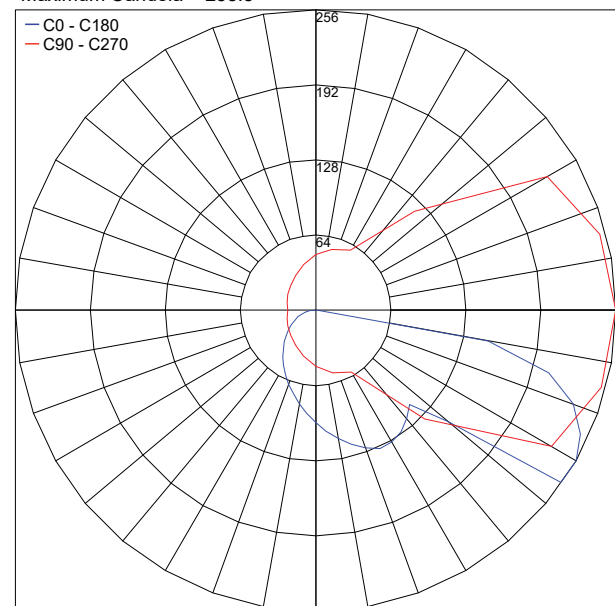

TECHNICAL DATA

Wattage / Input	9.3W (350mA)
Power Supply	Remote, not included. See page 2.
Construction	Body: Waterproof CALCYT+® Lens: Tempered Glass
CCT	2200K, 2700K, 3000K
CRI	>90
Delivered Lumens	424 lm (3000K)
Efficacy	46 lm/W
Optics	Fixed
Finishes	Fully Paintable
Fixture Dimensions	8.66" l x 3.54" w x 14.17" h
Cut-out Dimension	8.86" x 14.37"
Color Consistency	2-Step MacAdam
IP Rating	IP54

Wall Cut-Out: 8.86" x 14.37"
Fixture Dimensions

ORDERING INFORMATION

Example: 105 71 505. Accessories / Power Supplies ordered separately.

Model No.	Description
105 71 505 - 2200K, (9.3W)	IP54 Outdoor, Remote Driver - not included
105 71 005 - 2700K (9.3W)	IP54 Outdoor, Remote Driver - not included
105 71 105 - 3000K (9.3W)	IP54 Outdoor, Remote Driver - not included

For other power supply options consult factory.

REQUIRED ACCESSORIES

Installation

705 01 000
Outer Casing

PHOTOMETRIC DATA

Note: all Photometry is 3000K

Maximum Candela = 255.8

PHOTOMETRIC FILENAME : NORMALL LED (800LM,CRI90).IES