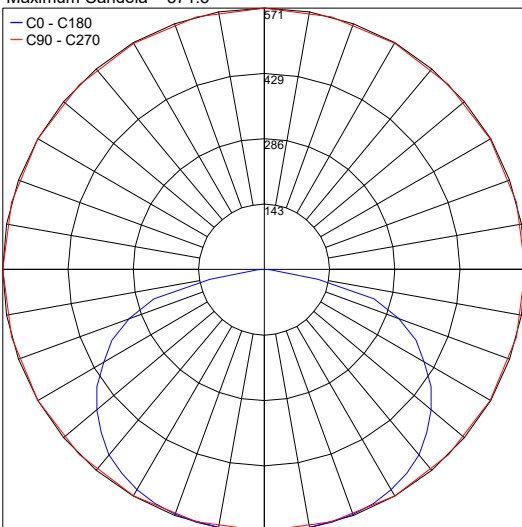

Fixture Dimensions - See Page 2

TECHNICAL DATA

Wattage / Input	37W (PEEK 40 - Downlight) 48W (PEEK 40 - Up/Downlight) 20W (PEEK 60 - Downlight)
Power Supply	Integral 120VAC
Dimming	0-10V Dimming Up/Down Version - dim together
Construction	Body: Aluminum
CCT	3000K
CRI	80
Delivered Lumens	3300 lm (Down) 4700 lm (Up)
Efficacy	89.2 lm/W (Down) 97.9 lm/W (Up)
Optics	Direct / Indirect
Finishes	5 Standard, See Below
Fixture Dimensions	Ø15.75" (Ø5.91") x 4.52" (PEEK 40 - Down) Ø15.75" (Ø5.91") x 6.69" (PEEK 40 - Up/Down) Ø22.05" (Ø 7.09") x 6.10" (PEEK 60 - Down) Ø22.05" (Ø 7.09") x 7.42" (PEEK 60 - Up/Down)
IP Rating	IP20

Job Name/Date:

Fixture Type Designation:

FIXTURE DIMENSIONS

PEEK 40 - Down Light

PEEK 40 - Up/Down Light

PEEK 60 - Downlight

PEEK 60 - Up / Down

PHOTOMETRIC DATA

Maximum Candela = 571.5

— C0 - C180
— C90 - C270

PHOTOMETRIC FILENAME : PEEK DOWNLIGHT 3000K.IES

N8440 - N8444 Downlight Version

Job Name/Date:

Fixture Type Designation: