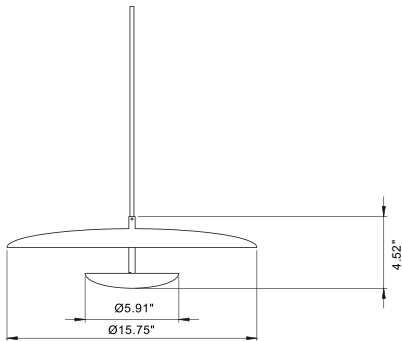

Fixture Dimensions - See Page 2

TECHNICAL DATA

Wattage / Input	37W (PEEK 40 - Downlight) 48W (PEEK 40 - Up/Downlight) 20W (PEEK 60 - Downlight)
Power Supply	Integral 120VAC
Dimming	0-10V Dimming Up/Down Version - dim together
Construction	Body: Aluminum
CCT	3000K
CRI	80
Delivered Lumens	3300 lm (Down) 4700 lm (Up)
Efficacy	89.2 lm/W (Down) 97.9 lm/W (Up)
Optics	Direct / Indirect
Finishes	5 Standard, See Below
Fixture Dimensions	Ø15.75" (Ø5.91") x 4.52" (PEEK 40 - Down) Ø15.75" (Ø5.91") x 6.69" (PEEK 40 - Up/Down) Ø22.05" (Ø 7.09") x 6.10" (PEEK 60 - Down) Ø22.05" (Ø 7.09") x 7.42" (PEEK 60 - Up/Down)
IP Rating	IP20

ORDERING INFORMATION

Example: N8444

Model No.	Description	Model No.	Description
N8440	PEEK 40 Downlight - 3000K - Black	N8475	PEEK 40 Up / Downlight - 3000K - Black
N8441	PEEK 40 Downlight - 3000K - White	N8476	PEEK 40 Up / Downlight - 3000K - White
N8442	PEEK 40 Downlight - 3000K - Gray	N8477	PEEK 40 Up / Downlight - 3000K - Gray
N8443	PEEK 40 Downlight - 3000K - Blue	N8479	PEEK 40 Up / Downlight - 3000K - Blue
N8444	PEEK 40 Downlight - 3000K - Orange	N8480	PEEK 40 Up / Downlight - 3000K - Orange
N8460	PEEK 60 Downlight - 3000K - Black	N8481	PEEK 60 Up / Downlight - 3000K - Black
N8461	PEEK 60 Downlight - 3000K - White	N8482	PEEK 60 Up / Downlight - 3000K - White
N8462	PEEK 60 Downlight - 3000K - Gray	N8483	PEEK 60 Up / Downlight - 3000K - Gray
N8463	PEEK 60 Downlight - 3000K - Blue	N8484	PEEK 60 Up / Downlight - 3000K - Blue
N8464	PEEK 60 Downlight - 3000K - Orange	N8484	PEEK 60 Up / Downlight - 3000K - Orange

Job Name/Date:

Fixture Type Designation:

FIXTURE DIMENSIONS

PEEK 40 - Down Light

PEEK 40 - Up/Down Light

PEEK 60 - Downlight

PEEK 60 - Up / Down

PHOTOMETRIC DATA

Maximum Candela = 571.5

— C0 - C180
— C90 - C270

PHOTOMETRIC FILENAME : PEEK DOWNLIGHT 3000K.IES

N8440 - N8444 Downlight Version

Job Name/Date:

Fixture Type Designation: