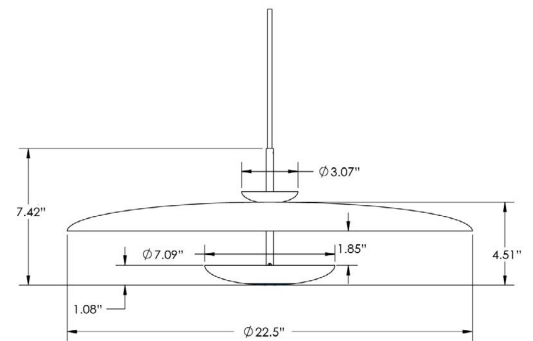

Fixture Dimensions - See Page 2

TECHNICAL DATA

Wattage / Input	37W (PEEK 40 - Downlight) 48W (PEEK 40 - Up/Downlight) 20W (PEEK 60 - Downlight)
Power Supply	Integral 120VAC
Dimming	0-10V Dimming Up/Down Version - dim together
Construction	Body: Aluminum
CCT	3000K
CRI	80
Delivered Lumens	3300 lm (Down) 4700 lm (Up)
Efficacy	89.2 lm/W (Down) 97.9 lm/W (Up)
Optics	Direct / Indirect
Finishes	5 Standard, See Below
Fixture Dimensions	Ø15.75" (Ø5.91") x 4.52" (PEEK 40 - Down) Ø15.75" (Ø5.91") x 6.69" (PEEK 40 - Up/Down) Ø22.05" (Ø 7.09") x 6.10" (PEEK 60 - Down) Ø22.05" (Ø 7.09") x 7.42" (PEEK 60 - Up/Down)
IP Rating	IP20

Job Name/Date:

Fixture Type Designation:

FIXTURE DIMENSIONS

PEEK 40 - Down Light

PEEK 40 - Up/Down Light

PEEK 60 - Downlight

PEEK 60 - Up / Down

PHOTOMETRIC DATA

Maximum Candela = 571.5

— C0 - C180
— C90 - C270

PHOTOMETRIC FILENAME : PEEK DOWNLIGHT 3000K.IES

N8440 - N8444 Downlight Version

Job Name/Date:

Fixture Type Designation: