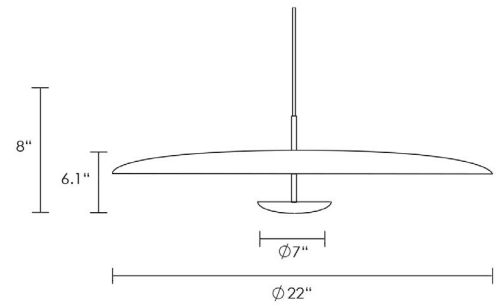

Fixture Dimensions - See Page 2

TECHNICAL DATA

Wattage / Input	37W (PEEK 40 - Downlight) 48W (PEEK 40 - Up/Downlight) 20W (PEEK 60 - Downlight)
Power Supply	Integral 120VAC
Dimming	0-10V Dimming Up/Down Version - dim together
Construction	Body: Aluminum
CCT	3000K
CRI	80
Delivered Lumens	3300 lm (Down) 4700 lm (Up)
Efficacy	89.2 lm/W (Down) 97.9 lm/W (Up)
Optics	Direct / Indirect
Finishes	5 Standard, See Below
Fixture Dimensions	Ø15.75" (Ø5.91") x 4.52" (PEEK 40 - Down) Ø15.75" (Ø5.91") x 6.69" (PEEK 40 - Up/Down) Ø22.05" (Ø 7.09") x 6.10" (PEEK 60 - Down) Ø22.05" (Ø 7.09") x 7.42" (PEEK 60 - Up/Down)
IP Rating	IP20

Job Name/Date:

Fixture Type Designation:

FIXTURE DIMENSIONS

PEEK 40 - Down Light

PEEK 40 - Up/Down Light

PEEK 60 - Downlight

PEEK 60 - Up / Down

PHOTOMETRIC DATA

Maximum Candela = 571.5

— C0 - C180
— C90 - C270

PHOTOMETRIC FILENAME : PEEK DOWNLIGHT 3000K.IES

N8440 - N8444 Downlight Version

Job Name/Date:

Fixture Type Designation: