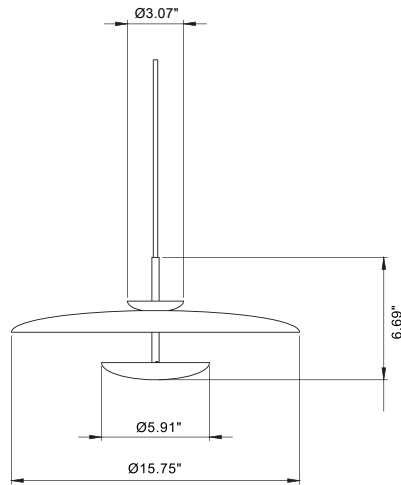

Fixture Dimensions - See Page 2

TECHNICAL DATA

Wattage / Input	37W (PEEK 40 - Downlight) 48W (PEEK 40 - Up/Downlight) 20W (PEEK 60 - Downlight)
Power Supply	Integral 120VAC
Dimming	0-10V Dimming Up/Down Version - dim together
Construction	Body: Aluminum
CCT	3000K
CRI	80
Delivered Lumens	3300 lm (Down) 4700 lm (Up)
Efficacy	89.2 lm/W (Down) 97.9 lm/W (Up)
Optics	Direct / Indirect
Finishes	5 Standard, See Below
Fixture Dimensions	Ø15.75" (Ø5.91") x 4.52" (PEEK 40 - Down) Ø15.75" (Ø5.91") x 6.69" (PEEK 40 - Up/Down) Ø22.05" (Ø 7.09") x 6.10" (PEEK 60 - Down) Ø22.05" (Ø 7.09") x 7.42" (PEEK 60 - Up/Down)
IP Rating	IP20

Job Name/Date:

Fixture Type Designation:

FIXTURE DIMENSIONS

PEEK 40 - Down Light

PEEK 40 - Up/Down Light

PEEK 60 - Downlight

PEEK 60 - Up / Down

PHOTOMETRIC DATA

Maximum Candela = 571.5

— C0 - C180
— C90 - C270

PHOTOMETRIC FILENAME : PEEK DOWNLIGHT 3000K.IES

N8440 - N8444 Downlight Version

Job Name/Date:

Fixture Type Designation: