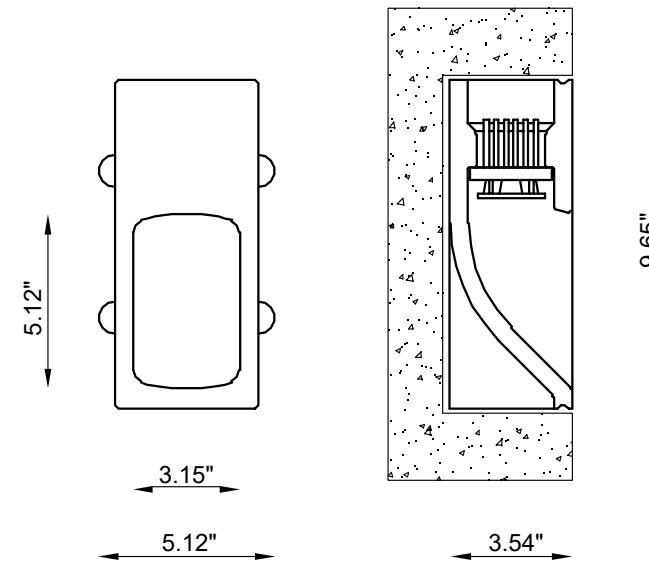

PASSÉ IP65

Passé IP65 is a totally disappearing outdoor recessed luminaire, installable on plasterboard or brick walls and ceilings; thanks to its light, it shows precise light paths: its luminous beam flows on the walls, creating a discreet guide with a minimal design, spaces are shaped by desires of creativity, giving life to unique and fascinating solutions. Thanks to the characteristic toughness of DurCoral®, Passé IP65 is the ideal product to install in environments where a particular resistance to external agents is required.

TECHNICAL FEATURES

Code	BU1508.DC.US
Type	Wall-washer
Material	DC: DurCoral®
Weight	5.51 lbs
Mounting	Wall and ceiling recessed
IP rating	IP65
Control gear	Constant current electronic driver (not included)
Cut out for plasterboard	5.51" x 10.24"
Lamp type	LED IP65 500 mA
Lamp wattage	5W
Luminous efficacy	117 lm/W - 3000K
Light distribution	Wide beam 70°
Light color	White 3000K
Light hole	3.15" x 5.12"
CRI	>90