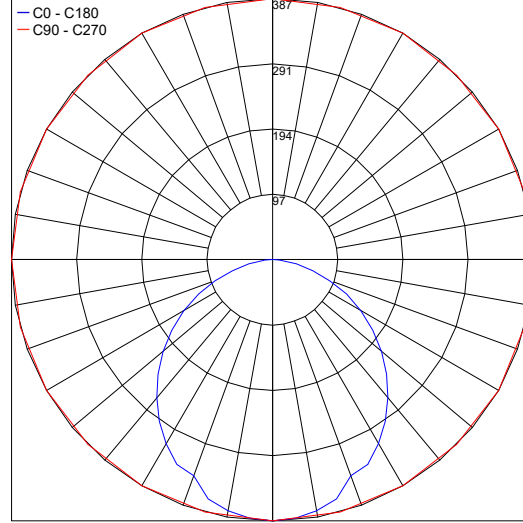

Fixture Dimensions
See Page 2

TECHNICAL DATA

Wattage / Input	2.2W (Path 1 - top light only) 9W + 2.2W (Path 1-F - pole and top) 9W (Path 2 - pole light only)
Power Supply	Remote, not included. Consult Factory.
Construction	Body: Extruded Aluminum (<i>Anodizing Treatment</i>) Lens: Opal PMMA Cable Length: 1.64'
CCT	3000K, 4000K (Pole and Top Signal Light) RGB (Top Signal Light)
Delivered Lumens	214 lm (Path 1 - 3000K) 1305 lm + 214 lm (3000K - Path 1-F) 1305 lm (3000K - Path 2) Dark Sky compliant, output below 80°
Efficacy	97.3lm/W (Path 1) 145lm/W + 97.3lm/W (Path 1-F) 145lm/W (Path 2)
Optics	Diffuse
Finishes	5 Standard, see below
Fixture Dimensions	Ø3.94" x 37.40" h
Color Consistency	<3-Step MacAdam
IP Rating	IP66
Impact Resistance	IK10

ACCESSORIES - Installation

LM20.100369

Anchor Plate

$\text{Ø}5.91" \times \text{H } 5.91"$

Job Name/Date:

Fixture Type Designation:

PHOTOMETRIC DATA

Note: All photometric data is 3000K

Maximum Candela = 41.7

PHOTOMETRIC FILENAME : PATH - HEAD 2.2W 3000K.IES

Maximum Candela = 387.4

PHOTOMETRIC FILENAME : PATH - BODY 9W 3000K.IES

Job Name/Date:

Fixture Type Designation: