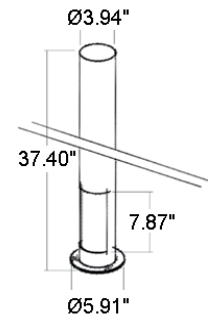

Fixture Dimensions
See Page 2

TECHNICAL DATA

Wattage / Input	2.2W (Path 1 - top light only) 9W + 2.2W (Path 1-F - pole and top) 9W (Path 2 - pole light only)
Power Supply	Remote, not included. Consult Factory.
Construction	Body: Extruded Aluminum (<i>Anodizing Treatment</i>) Lens: Opal PMMA Cable Length: 1.64'
CCT	3000K, 4000K (Pole and Top Signal Light) RGB (Top Signal Light)
Delivered Lumens	214 lm (Path 1 - 3000K) 1305 lm + 214 lm (3000K - Path 1-F) 1305 lm (3000K - Path 2) Dark Sky compliant, output below 80°
Efficacy	97.3lm/W (Path 1) 145lm/W + 97.3lm/W (Path 1-F) 145lm/W (Path 2)
Optics	Diffuse
Finishes	5 Standard, see below
Fixture Dimensions	Ø3.94" x 37.40" h
Color Consistency	<3-Step MacAdam
IP Rating	IP66
Impact Resistance	IK10

Job Name/Date:

Fixture Type Designation:

FIXTURE DIMENSIONS

PATH 1

PATH 1-F

PATH 2

SUGGESTED POWER SUPPLIES

Consult Factory

ACCESSORIES - Installation

LM20.100369

Anchor Plate

$\text{Ø}5.91" \times \text{H } 5.91"$

Job Name/Date:

Fixture Type Designation:

PHOTOMETRIC DATA

Note: All photometric data is 3000K

Maximum Candela = 41.7

PHOTOMETRIC FILENAME : PATH - HEAD 2.2W 3000K.IES

Maximum Candela = 387.4

PHOTOMETRIC FILENAME : PATH - BODY 9W 3000K.IES

Job Name/Date:

Fixture Type Designation: