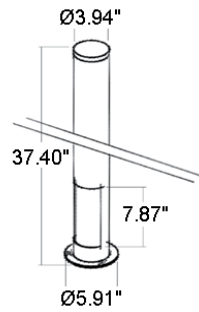

Fixture Dimensions
See Page 2

TECHNICAL DATA

Wattage / Input	2.2W (Path 1 - top light only) 9W + 2.2W (Path 1-F - pole and top) 9W (Path 2 - pole light only)
Power Supply	Remote, not included. Consult Factory.
Construction	Body: Extruded Aluminum (<i>Anodizing Treatment</i>) Lens: Opal PMMA Cable Length: 1.64'
CCT	3000K, 4000K (Pole and Top Signal Light) RGB (Top Signal Light)
Delivered Lumens	214 lm (Path 1 - 3000K) 1305 lm + 214 lm (3000K - Path 1-F) 1305 lm (3000K - Path 2) Dark Sky compliant, output below 80°
Efficacy	97.3lm/W (Path 1) 145lm/W + 97.3lm/W (Path 1-F) 145lm/W (Path 2)
Optics	Diffuse
Finishes	5 Standard, see below
Fixture Dimensions	Ø3.94" x 37.40" h
Color Consistency	<3-Step MacAdam
IP Rating	IP66
Impact Resistance	IK10

Job Name/Date:

Fixture Type Designation:

FIXTURE DIMENSIONS

PATH 1

PATH 1-F

PATH 2

SUGGESTED POWER SUPPLIES

Consult Factory

ACCESSORIES - Installation

LM20.100369

Anchor Plate

$\text{Ø}5.91" \times \text{H } 5.91"$

Job Name/Date:

Fixture Type Designation:

PHOTOMETRIC DATA

Note: All photometric data is 3000K

Maximum Candela = 41.7

PHOTOMETRIC FILENAME : PATH - HEAD 2.2W 3000K.IES

Maximum Candela = 387.4

PHOTOMETRIC FILENAME : PATH - BODY 9W 3000K.IES

Job Name/Date:

Fixture Type Designation: