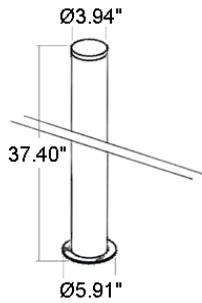

Fixture Dimensions
See Page 2

TECHNICAL DATA

Wattage / Input	2.2W (Path 1 - top light only) 9W + 2.2W (Path 1-F - pole and top) 9W (Path 2 - pole light only)
Power Supply	Remote, not included. Consult Factory.
Construction	Body: Extruded Aluminum (<i>Anodizing Treatment</i>) Lens: Opal PMMA Cable Length: 1.64'
CCT	3000K, 4000K (Pole and Top Signal Light) RGB (Top Signal Light)
Delivered Lumens	214 lm (Path 1 - 3000K) 1305 lm + 214 lm (3000K - Path 1-F) 1305 lm (3000K - Path 2) Dark Sky compliant, output below 80°
Efficacy	97.3lm/W (Path 1) 145lm/W + 97.3lm/W (Path 1-F) 145lm/W (Path 2)
Optics	Diffuse
Finishes	5 Standard, see below
Fixture Dimensions	Ø3.94" x 37.40" h
Color Consistency	<3-Step MacAdam
IP Rating	IP66
Impact Resistance	IK10

Job Name/Date:

Fixture Type Designation:

FIXTURE DIMENSIONS

PATH 1

PATH 1-F

PATH 2

SUGGESTED POWER SUPPLIES

Consult Factory

ACCESSORIES - Installation

LM20.100369

Anchor Plate

$\text{Ø}5.91" \times \text{H } 5.91"$

Job Name/Date:

Fixture Type Designation:

PHOTOMETRIC DATA

Note: All photometric data is 3000K

Maximum Candela = 41.7

PHOTOMETRIC FILENAME : PATH - HEAD 2.2W 3000K.IES

Maximum Candela = 387.4

PHOTOMETRIC FILENAME : PATH - BODY 9W 3000K.IES

Job Name/Date:

Fixture Type Designation: