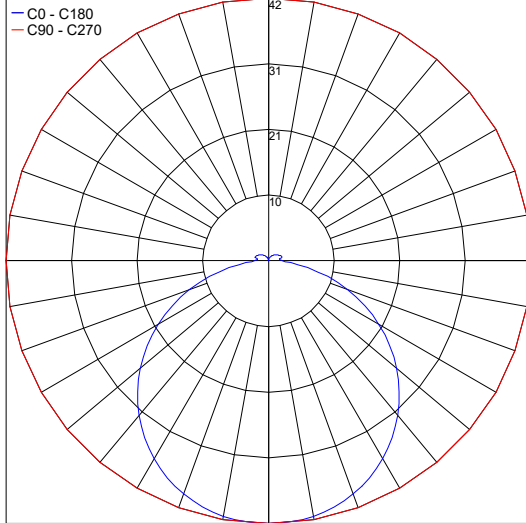

Fixture Dimensions
See Page 2

TECHNICAL DATA

Wattage / Input	2.2W (Path 1 - top light only) 9W + 2.2W (Path 1-F - pole and top) 9W (Path 2 - pole light only)
Power Supply	Remote, not included. Consult Factory.
Construction	Body: Extruded Aluminum (<i>Anodizing Treatment</i>) Lens: Opal PMMA Cable Length: 1.64'
CCT	3000K, 4000K (Pole and Top Signal Light) RGB (Top Signal Light)
Delivered Lumens	214 lm (Path 1 - 3000K) 1305 lm + 214 lm (3000K - Path 1-F) 1305 lm (3000K - Path 2) Dark Sky compliant, output below 80°
Efficacy	97.3lm/W (Path 1) 145lm/W + 97.3lm/W (Path 1-F) 145lm/W (Path 2)
Optics	Diffuse
Finishes	5 Standard, see below
Fixture Dimensions	Ø3.94" x 37.40" h
Color Consistency	<3-Step MacAdam
IP Rating	IP66
Impact Resistance	IK10

ACCESSORIES - Installation

LM20.100369

Anchor Plate

$\text{Ø}5.91" \times \text{H } 5.91"$

Job Name/Date:

Fixture Type Designation:

PHOTOMETRIC DATA

Note: All photometric data is 3000K

Maximum Candela = 41.7

PHOTOMETRIC FILENAME : PATH - HEAD 2.2W 3000K.IES

Maximum Candela = 387.4

PHOTOMETRIC FILENAME : PATH - BODY 9W 3000K.IES

Job Name/Date:

Fixture Type Designation: