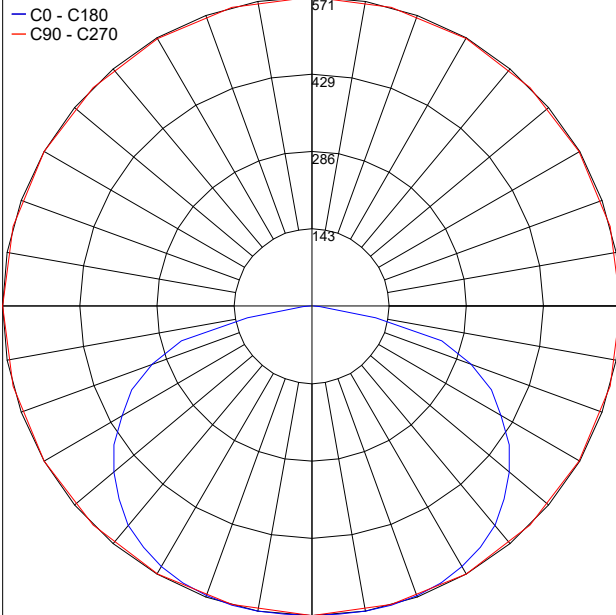

Wattage / Input	37W (Downlight) 48W (Up/Downlight)
Power Supply	Integral 120VAC
Dimming	0-10V Dimming Up/Down Version can dim together or separate
Construction	Body: Aluminum
CCT	3000K
CRI	80
Delivered Lumens	3300 lm (Down) 4700 lm (Up)
Efficacy	89.2 lm/W (Down) 97.9 lm/W (Up)
Optics	Direct / Indirect
Finishes	5 Standard, See Below
Fixture Dimensions	Ø15.75" (Ø5.91") x 4.52" (Down version) Ø15.75" (Ø5.91") x 6.69" (Up/Down version)
IP Rating	IP20

Fixture Dimensions

DOWNLIGHT

UP / DOWNLIGHT

ORDERING INFORMATION

Example: N8447

Model No.	Description
N8440	Downlight - 3000K - Black
N8441	Downlight - 3000K - White
N8442	Downlight - 3000K - Gray
N8443	Downlight - 3000K - Blue
N8444	Downlight - 3000K - Orange
N8445	Up / Downlight - 3000K - Black
N8446	Up / Downlight - 3000K - White
N8447	Up / Downlight - 3000K - Gray
N8448	Up / Downlight - 3000K - Blue
N8449	Up / Downlight - 3000K - Orange

Job Name/Date:

Fixture Type Designation:

PHOTOMETRIC DATA

Maximum Candela = 571.5

PHOTOMETRIC FILENAME : PEEK DOWNLIGHT 3000K.IES

N8440 - N8444 Downlight Version

Job Name/Date:

Fixture Type Designation: