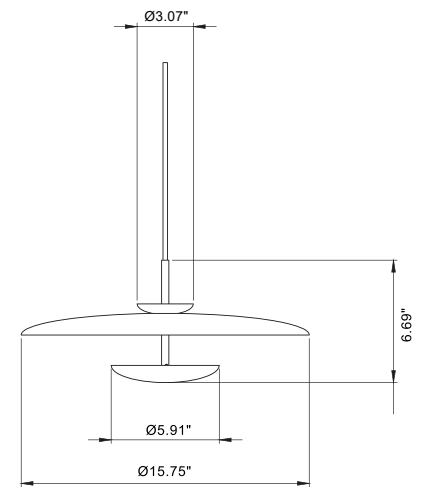

Wattage / Input	37W (Downlight) 48W (Up/Downlight)
Power Supply	Integral 120VAC
Dimming	0-10V Dimming Up/Down Version can dim together or separate
Construction	Body: Aluminum
CCT	3000K
CRI	80
Delivered Lumens	3300 lm (Down) 4700 lm (Up)
Efficacy	89.2 lm/W (Down) 97.9 lm/W (Up)
Optics	Direct / Indirect
Finishes	5 Standard, See Below
Fixture Dimensions	Ø15.75" (Ø5.91") x 4.52" (Down version) Ø15.75" (Ø5.91") x 6.69" (Up/Down version)
IP Rating	IP20

Fixture Dimensions

DOWNLIGHT

UP / DOWNLIGHT

ORDERING INFORMATION

Example: N8447

Model No.	Description
N8440	Downlight - 3000K - Black
N8441	Downlight - 3000K - White
N8442	Downlight - 3000K - Gray
N8443	Downlight - 3000K - Blue
N8444	Downlight - 3000K - Orange
N8445	Up / Downlight - 3000K - Black
N8446	Up / Downlight - 3000K - White
N8447	Up / Downlight - 3000K - Gray
N8448	Up / Downlight - 3000K - Blue
N8449	Up / Downlight - 3000K - Orange

Job Name/Date:

Fixture Type Designation:

PHOTOMETRIC DATA

Maximum Candela = 571.5

PHOTOMETRIC FILENAME : PEEK DOWNLIGHT 3000K.IES

N8440 - N8444 Downlight Version

Job Name/Date:

Fixture Type Designation: