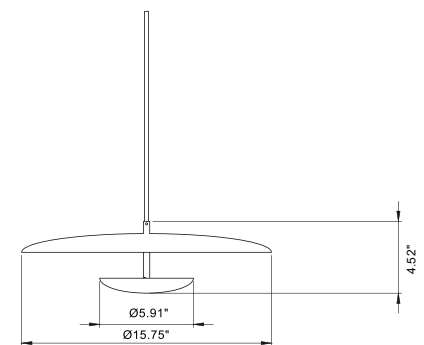

Wattage / Input	37W (Downlight) 48W (Up/Downlight)
Power Supply	Integral 120VAC
Dimming	0-10V Dimming Up/Down Version can dim together or separate
Construction	Body: Aluminum
CCT	3000K
CRI	80
Delivered Lumens	3300 lm (Down) 4700 lm (Up)
Efficacy	89.2 lm/W (Down) 97.9 lm/W (Up)
Optics	Direct / Indirect
Finishes	5 Standard, See Below
Fixture Dimensions	Ø15.75" (Ø5.91") x 4.52" (Down version) Ø15.75" (Ø5.91") x 6.69" (Up/Down version)
IP Rating	IP20

Fixture Dimensions

DOWNLIGHT

UP / DOWNLIGHT

ORDERING INFORMATION

Example: N8447

Model No.	Description
N8440	Downlight - 3000K - Black
N8441	Downlight - 3000K - White
N8442	Downlight - 3000K - Gray
N8443	Downlight - 3000K - Blue
N8444	Downlight - 3000K - Orange
N8445	Up / Downlight - 3000K - Black
N8446	Up / Downlight - 3000K - White
N8447	Up / Downlight - 3000K - Gray
N8448	Up / Downlight - 3000K - Blue
N8449	Up / Downlight - 3000K - Orange

Job Name/Date:

Fixture Type Designation:

PHOTOMETRIC DATA

Maximum Candela = 571.5

PHOTOMETRIC FILENAME : PEEK DOWNLIGHT 3000K.IES

N8440 - N8444 Downlight Version

Job Name/Date:

Fixture Type Designation: