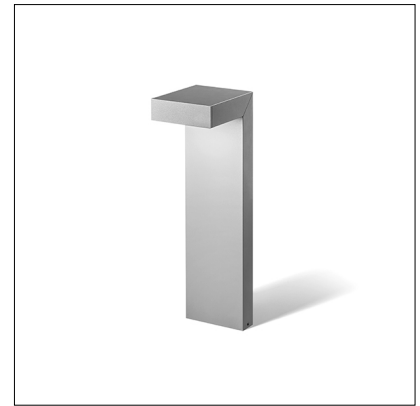

PERISCOPE 02

The Periscope series are L-shaped outdoor bollards available in three different heights with asymmetric optics and 3 standard finishes. Offered with 120VAC - 0-10V Dimming or 120-277VAC - ON/OFF. Dark Sky compliant for output below 80°.

TECHNICAL DATA

Wattage	7W, 14W
Power Supply	Integral 120VAC (0-10V Dimming) or Integral 120-277VAC (ON/OFF)
Construction	Body: High Corrosion Resistance, Extruded Copper-free Aluminum Lens: Tempered Safety Glass Gasket: Silicone Screws: Stainless Steel
CCT	3000K, 4000K
Delivered Lumens	805 lm (3000K, 7W) 1,610 lm (3000K, 14W) Dark Sky compliant, output below 80°
Efficacy	115 lm/W (3000K, 7W) 115 lm/W (3000K, 14W)
Optics	Asymmetric
Finishes	Textured Gray, Anthracite Gray, Matte Black
Fixture Dimensions	5.51" l x 7.09" w x 19.69" h
Fixture Weight	9.92 lbs
LED Source	4 CREE "XP-G2" LED (7W) 8 CREE "XP-G2" LED (14W)
IP Rating	IP65
Impact Rating	IK10

Fixture Dimensions

ORDERING INFORMATION

Example: 601603P-30K-ASM-AG-B.

	-		-	ASM	-		-	
Model No.		CCT		Optics		Finish		Dimming
601603P - 7W 601604P - 14W		30K - 3000K 40K - 4000K		ASM - Asymmetric		TG - Textured Gray AG - Anthracite Gray MB - Matte Black		A - 0-10V (120VAC) B - ON/OFF (120-277VAC)

Job Name/Date:

Fixture Type Designation:

ACCESSORIES - Installation

AM-0001
Anchor Base

PHOTOMETRIC DATA

7W

Maximum Candela = 293.2

PHOTOMETRIC FILENAME : PERISCOPE 02 7W 601603P.IES