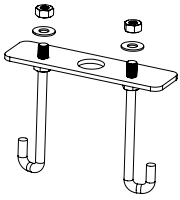

TECHNICAL DATA

Wattage	7W, 14W
Power Supply	Integral 120VAC (0-10V Dimming) or Integral 120-277VAC (ON/OFF)
Construction	Body: High Corrosion Resistance, Extruded Copper-free Aluminum Lens: Tempered Safety Glass Gasket: Silicone Screws: Stainless Steel
CCT	3000K, 4000K
Delivered Lumens	805 lm (3000K, 7W) 1,610 lm (3000K, 14W) Dark Sky compliant, output below 80°
Efficacy	115 lm/W (3000K, 7W) 115 lm/W (3000K, 14W)
Optics	Asymmetric
Finishes	Textured Gray, Anthracite Gray, Matte Black
Fixture Dimensions	5.51" l x 7.09" w x 19.69" h
Fixture Weight	9.92 lbs
LED Source	4 CREE "XP-G2" LED (7W) 8 CREE "XP-G2" LED (14W)
IP Rating	IP65
Impact Rating	IK10

Fixture Dimensions

ORDERING INFORMATION

Example: 601603P-30K-ASM-AG-B.

	-		-	ASM	-		-	
Model No.		CCT		Optics		Finish		Dimming
601603P - 7W 601604P - 14W		30K - 3000K 40K - 4000K		ASM - Asymmetric		TG - Textured Gray AG - Anthracite Gray MB - Matte Black		A - 0-10V (120VAC) B - ON/OFF (120-277VAC)

Job Name/Date:

Fixture Type Designation:

ACCESSORIES - Installation

AM-0001
Anchor Base

PHOTOMETRIC DATA

7W

Maximum Candela = 293.2

PHOTOMETRIC FILENAME : PERISCOPE 02 7W 601603P.IES