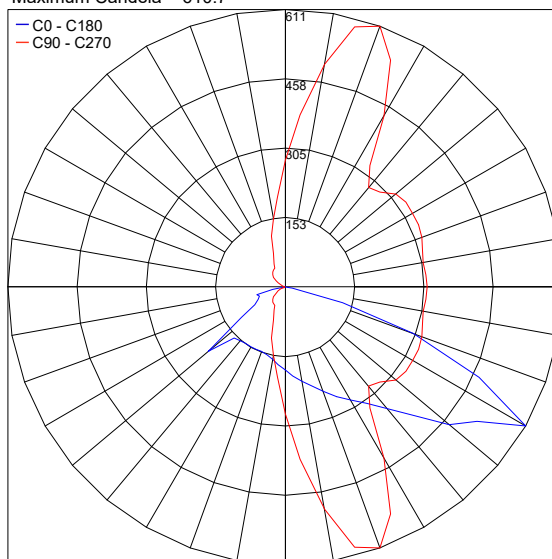

TECHNICAL DATA

Wattage	7W, 14W
Power Supply	Integral 120VAC (0-10V Dimming) or Integral 120-277VAC (ON/OFF)
Construction	Body: High Corrosion Resistance, Extruded Copper-free Aluminum Lens: Tempered Safety Glass Gasket: Silicone Screws: Stainless Steel
CCT	3000K, 4000K
Delivered Lumens	805 lm (3000K, 7W) 1,610 lm (3000K, 14W) Dark Sky compliant, output below 80°
Efficacy	115 lm/W (3000K, 7W) 115 lm/W (3000K, 14W)
Optics	Asymmetric
Finishes	Textured Gray, Anthracite Gray, Matte Black
Fixture Dimensions	5.51" l x 7.09" w x 19.69" h
Fixture Weight	9.92 lbs
LED Source	4 CREE "XP-G2" LED (7W) 8 CREE "XP-G2" LED (14W)
IP Rating	IP65
Impact Rating	IK10

Fixture Dimensions

ORDERING INFORMATION

Example: 601603P-30K-ASM-AG-B.

	-		-	ASM	-		-	
Model No.		CCT		Optics		Finish		Dimming
601603P - 7W 601604P - 14W		30K - 3000K 40K - 4000K		ASM - Asymmetric		TG - Textured Gray AG - Anthracite Gray MB - Matte Black		A - 0-10V (120VAC) B - ON/OFF (120-277VAC)

Job Name/Date:

Fixture Type Designation:

ACCESSORIES - Installation

AM-0001
Anchor Base

PHOTOMETRIC DATA

7W

Maximum Candela = 293.2

PHOTOMETRIC FILENAME : PERISCOPE 02 7W 601603P.IES

14W

Maximum Candela = 610.7

PHOTOMETRIC FILENAME : PERISCOPE 02 14W 601604P.IES

Job Name/Date:

Fixture Type Designation: