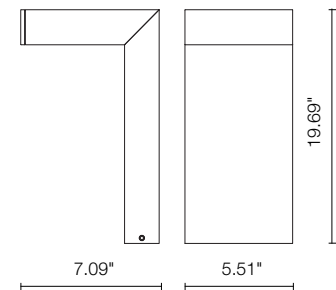

PERISCOPE 02

The Periscope series are L-shaped outdoor bollards available in three different heights with asymmetric optics and 3 standard finishes. Offered with 120VAC - 0-10V Dimming or 120-277VAC - ON/OFF. Dark Sky compliant for output below 80°.

TECHNICAL DATA

Wattage	7W, 14W
Power Supply	Integral 120VAC (0-10V Dimming) or Integral 120-277VAC (ON/OFF)
Construction	Body: High Corrosion Resistance, Extruded Copper-free Aluminum Lens: Tempered Safety Glass Gasket: Silicone Screws: Stainless Steel
CCT	3000K, 4000K
Delivered Lumens	805 lm (3000K, 7W) 1,610 lm (3000K, 14W) Dark Sky compliant, output below 80°
Efficacy	115 lm/W (3000K, 7W) 115 lm/W (3000K, 14W)
Optics	Asymmetric
Finishes	Textured Gray, Anthracite Gray, Matte Black
Fixture Dimensions	5.51" l x 7.09" w x 19.69" h
Fixture Weight	9.92 lbs
LED Source	4 CREE "XP-G2" LED (7W) 8 CREE "XP-G2" LED (14W)
IP Rating	IP65
Impact Rating	IK10

Fixture Dimensions

ORDERING INFORMATION

Example: 601603P-30K-ASM-AG-B.

	-		-	ASM	-		-	
Model No.		CCT		Optics		Finish		Dimming
601603P - 7W 601604P - 14W		30K - 3000K 40K - 4000K		ASM - Asymmetric		TG - Textured Gray AG - Anthracite Gray MB - Matte Black		A - 0-10V (120VAC) B - ON/OFF (120-277VAC)