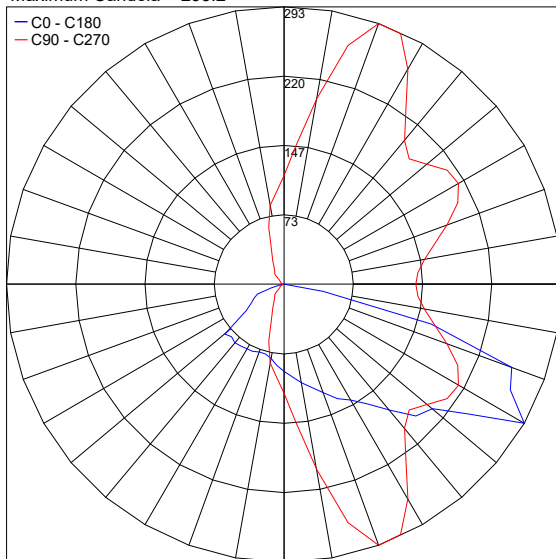

TECHNICAL DATA

Wattage	7W, 14W
Power Supply	Integral 120VAC (0-10V Dimming) or Integral 120-277VAC (ON/OFF)
Construction	Body: High Corrosion Resistance, Extruded Copper-free Aluminum Lens: Tempered Safety Glass Gasket: Silicone Screws: Stainless Steel
CCT	3000K, 4000K
Delivered Lumens	805 lm (3000K, 7W) 1,610 lm (3000K, 14W) Dark Sky compliant, output below 80°
Efficacy	115 lm/W (3000K, 7W) 115 lm/W (3000K, 14W)
Optics	Asymmetric
Finishes	Textured Gray, Anthracite Gray, Matte Black
Fixture Dimensions	5.51" l x 7.09" w x 19.69" h
Fixture Weight	9.92 lbs
LED Source	4 CREE "XP-G2" LED (7W) 8 CREE "XP-G2" LED (14W)
IP Rating	IP65
Impact Rating	IK10

Fixture Dimensions

ORDERING INFORMATION

Example: 601603P-30K-ASM-AG-B.

	-		-	ASM	-		-	
Model No.		CCT		Optics		Finish		Dimming
601603P - 7W 601604P - 14W		30K - 3000K 40K - 4000K		ASM - Asymmetric		TG - Textured Gray AG - Anthracite Gray MB - Matte Black		A - 0-10V (120VAC) B - ON/OFF (120-277VAC)

Job Name/Date:

Fixture Type Designation:

ACCESSORIES - Installation

AM-0001
Anchor Base

PHOTOMETRIC DATA

7W

Maximum Candela = 293.2

PHOTOMETRIC FILENAME : PERISCOPE 02 7W 601603P.IES