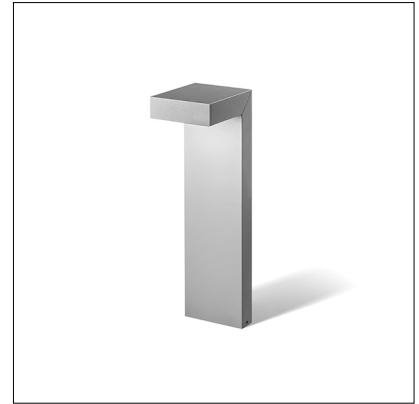

PERISCOPE 02

The Periscope series are L-shaped outdoor bollards available in three different heights with asymmetric optics and 3 standard finishes. Offered with 120VAC - 0-10V Dimming or 120-277VAC - ON/OFF.

TECHNICAL DATA

Wattage	7W, 14W
Power Supply	Integral 120VAC (0-10V Dimming) or Integral 120-277VAC (ON/OFF)
Construction	Body: High Corrosion Resistance, Extruded Copper-free Aluminum Lens: Tempered Safety Glass Gasket: Silicone Screws: Stainless Steel
CCT	3000K, 4000K
Delivered Lumens	805 lm (3000K, 7W) 1,610 lm (3000K, 14W)
Efficacy	115 lm/W (3000K, 7W) 115 lm/W (3000K, 14W)
Optics	Asymmetric
Finishes	Textured Gray, Anthracite Gray, Matte Black
Fixture Dimensions	5.51" l x 7.09" w x 19.69" h
Fixture Weight	9.92 lbs
LED Source	4 CREE "XP-G2" LED (7W) 8 CREE "XP-G2" LED (14W)
IP Rating	IP65
Impact Rating	IK10

Fixture Dimensions

ORDERING INFORMATION

Example: 601603P-30K-ASM-AG-B.

	-		-	ASM	-		-	
Model No.		CCT		Optics		Finish		Dimming
601603P - 7W 601604P - 14W		30K - 3000K 40K - 4000K		ASM - Asymmetric		TG - Textured Gray AG - Anthracite Gray MB - Matte Black		A - 0-10V (120VAC) B - ON/OFF (120-277VAC)

Job Name/Date:

Fixture Type Designation:

ACCESSORIES - Installation

AM-0001
Anchor Base

PHOTOMETRIC DATA

7W

Maximum Candela = 293.2

PHOTOMETRIC FILENAME : PERISCOPE 02 7W 601603P.IES