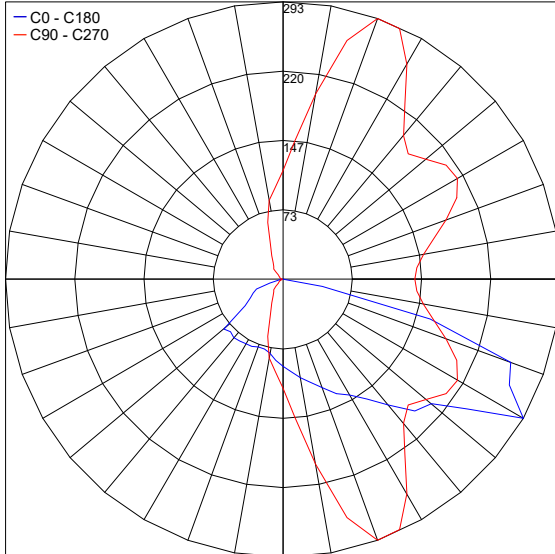

TECHNICAL DATA

Wattage	7W, 14W
Power Supply	Integral 120VAC (0-10V Dimming) or Integral 120-277VAC (ON/OFF)
Construction	Body: High Corrosion Resistance, Extruded Copper-free Aluminum Lens: Tempered Safety Glass Gasket: Silicone Screws: Stainless Steel
CCT	3000K, 4000K
Delivered Lumens	805 lm (3000K, 7W) 1,610 lm (3000K, 14W)
Efficacy	115 lm/W (3000K, 7W) 115 lm/W (3000K, 14W)
Optics	Asymmetric
Finishes	Textured Gray, Anthracite Gray, Matte Black
Fixture Dimensions	5.51" l x 7.09" w x 19.69" h
Fixture Weight	9.92 lbs
LED Source	4 CREE "XP-G2" LED (7W) 8 CREE "XP-G2" LED (14W)
IP Rating	IP65
Impact Rating	IK10

Fixture Dimensions

ORDERING INFORMATION

Example: 601603P-30K-ASM-AG-B.

	-		-	ASM	-		-	
Model No.		CCT		Optics		Finish		Dimming
601603P - 7W 601604P - 14W		30K - 3000K 40K - 4000K		ASM - Asymmetric		TG - Textured Gray AG - Anthracite Gray MB - Matte Black		A - 0-10V (120VAC) B - ON/OFF (120-277VAC)

Job Name/Date:

Fixture Type Designation:

ACCESSORIES - Installation

AM-0001
Anchor Base

PHOTOMETRIC DATA

7W

Maximum Candela = 293.2

PHOTOMETRIC FILENAME : PERISCOPE 02 7W 601603P.IES