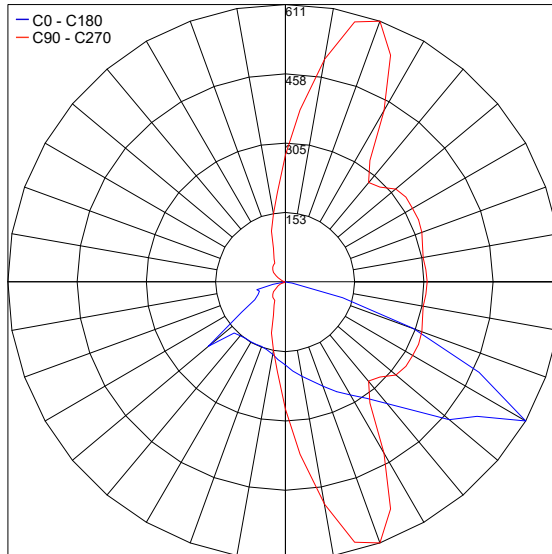

TECHNICAL DATA

Wattage	7W, 14W
Power Supply	Integral 120VAC (0-10V Dimming) or Integral 120-277VAC (ON/OFF)
Construction	Body: High Corrosion Resistance, Extruded Copper-free Aluminum Lens: Tempered Safety Glass Gasket: Silicone Screws: Stainless Steel
CCT	3000K, 4000K
Delivered Lumens	805 lm (3000K, 7W) 1,610 lm (3000K, 14W)
Efficacy	115 lm/W (3000K, 7W) 115 lm/W (3000K, 14W)
Optics	Asymmetric
Finishes	Textured Gray, Anthracite Gray, Matte Black
Fixture Dimensions	5.51" l x 7.09" w x 19.69" h
Fixture Weight	9.92 lbs
LED Source	4 CREE "XP-G2" LED (7W) 8 CREE "XP-G2" LED (14W)
IP Rating	IP65
Impact Rating	IK10

Fixture Dimensions

ORDERING INFORMATION

Example: 601603P-30K-ASM-AG-B.

	-		-	ASM	-		-	
Model No.		CCT		Optics		Finish		Dimming
601603P - 7W 601604P - 14W		30K - 3000K 40K - 4000K		ASM - Asymmetric		TG - Textured Gray AG - Anthracite Gray MB - Matte Black		A - 0-10V (120VAC) B - ON/OFF (120-277VAC)

Job Name/Date:

Fixture Type Designation:

ACCESSORIES - Installation

AM-0001
Anchor Base

PHOTOMETRIC DATA

7W

Maximum Candela = 293.2

PHOTOMETRIC FILENAME : PERISCOPE 02 7W 601603P.IES

14W

Maximum Candela = 610.7

PHOTOMETRIC FILENAME : PERISCOPE 02 14W 601604P.IES

Job Name/Date:

Fixture Type Designation: