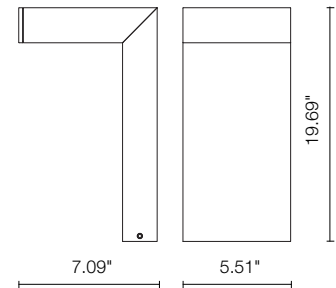

PERISCOPE 02

The Periscope series are L-shaped outdoor bollards available in three different heights with asymmetric optics and 3 standard finishes. Offered with 120VAC - 0-10V Dimming or 120-277VAC - ON/OFF.

TECHNICAL DATA

Wattage	7W, 14W
Power Supply	Integral 120VAC (0-10V Dimming) or Integral 120-277VAC (ON/OFF)
Construction	Body: High Corrosion Resistance, Extruded Copper-free Aluminum Lens: Tempered Safety Glass Gasket: Silicone Screws: Stainless Steel
CCT	3000K, 4000K
Delivered Lumens	805 lm (3000K, 7W) 1,610 lm (3000K, 14W)
Efficacy	115 lm/W (3000K, 7W) 115 lm/W (3000K, 14W)
Optics	Asymmetric
Finishes	Textured Gray, Anthracite Gray, Matte Black
Fixture Dimensions	5.51" l x 7.09" w x 19.69" h
Fixture Weight	9.92 lbs
LED Source	4 CREE "XP-G2" LED (7W) 8 CREE "XP-G2" LED (14W)
IP Rating	IP65
Impact Rating	IK10

Fixture Dimensions

ORDERING INFORMATION

Example: 601603P-30K-ASM-AG-B.

	-		-	ASM	-		-	
Model No.		CCT		Optics		Finish		Dimming
601603P - 7W 601604P - 14W		30K - 3000K 40K - 4000K		ASM - Asymmetric		TG - Textured Gray AG - Anthracite Gray MB - Matte Black		A - 0-10V (120VAC) B - ON/OFF (120-277VAC)