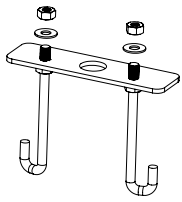

TECHNICAL DATA

Wattage	7W, 14W
Power Supply	Integral 120VAC (0-10V Dimming) or Integral 120-277VAC (ON/OFF)
Construction	Body: High Corrosion Resistance, Extruded Copper-free Aluminum Lens: Tempered Safety Glass Gasket: Silicone Screws: Stainless Steel
CCT	3000K, 4000K
Delivered Lumens	805 lm (3000K, 7W) 1,610 lm (3000K, 14W)
Efficacy	115 lm/W (3000K, 7W) 115 lm/W (3000K, 14W)
Optics	Asymmetric
Finishes	Textured Gray, Anthracite Gray, Matte Black
Fixture Dimensions	5.51" l x 7.09" w x 19.69" h
Fixture Weight	9.92 lbs
LED Source	4 CREE "XP-G2" LED (7W) 8 CREE "XP-G2" LED (14W)
IP Rating	IP65
Impact Rating	IK10

Fixture Dimensions

ORDERING INFORMATION

Example: 601603P-30K-ASM-AG-B.

	-		-	ASM	-		-	
Model No.		CCT		Optics		Finish		Dimming
601603P - 7W 601604P - 14W		30K - 3000K 40K - 4000K		ASM - Asymmetric		TG - Textured Gray AG - Anthracite Gray MB - Matte Black		A - 0-10V (120VAC) B - ON/OFF (120-277VAC)

Job Name/Date:

Fixture Type Designation:

ACCESSORIES - Installation

AM-0001
Anchor Base

PHOTOMETRIC DATA

7W

Maximum Candela = 293.2

PHOTOMETRIC FILENAME : PERISCOPE 02 7W 601603P.IES