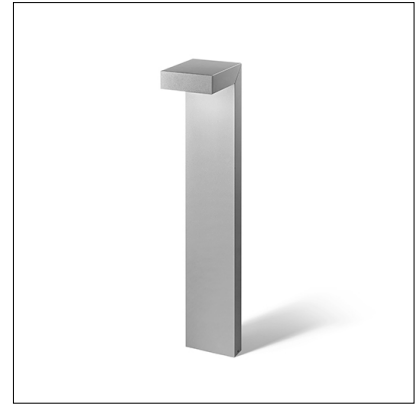

PERISCOPE 03

The Periscope series are L-shaped outdoor bollards available in three different heights with asymmetric optics and 3 standard finishes. Offered with 120VAC - 0-10V Dimming or 120-277VAC - ON/OFF. Dark Sky compliant for output below 80°.

TECHNICAL DATA

Wattage	7W, 14W
Power Supply	Integral 120VAC (0-10V Dimming) or Integral 120-277VAC (ON/OFF)
Construction	Body: High Corrosion Resistance, Extruded Copper-free Aluminum Lens: Tempered Safety Glass Gasket: Silicone Screws: Stainless Steel
CCT	3000K, 4000K
Delivered Lumens	805 lm (3000K, 7W) 1,610 lm (3000K, 14W) Dark Sky compliant, output below 80°
Efficacy	115 lm/W (3000K, 7W) 115 lm/W (3000K, 14W)
Optics	Asymmetric
Finishes	Textured Gray, Anthracite Gray, Matte Black
Fixture Dimensions	5.51" l x 7.09" w x 29.53" h
Fixture Weight	12.13 lbs
LED Source	4 CREE "XP-G2" LED (7W) 8 CREE "XP-G2" LED (14W)
IP Rating	IP65
Impact Rating	IK10

Fixture Dimensions

ORDERING INFORMATION

Example: 601605P-30K-ASM-AG-A.

	-		-	ASM	-		-	
Model No.		CCT		Optics		Finish		Dimming
601605P - 7W		30K - 3000K		ASM - Asymmetric		TG - Textured Gray		A - 0-10V (120VAC)
601606P - 14W		40K - 4000K				AG - Anthracite Gray		B - ON/OFF (120-277VAC)
						MB - Matte Black		

Job Name/Date:

Fixture Type Designation:

ACCESSORIES - Installation

AM-0001
Anchor Base

PHOTOMETRIC DATA

7W

Maximum Candela = 293.2

PHOTOMETRIC FILENAME : PERISCOPE 03 7W 601605P.IES