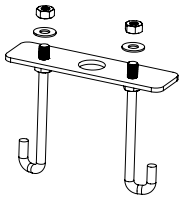

TECHNICAL DATA

Wattage	7W, 14W
Power Supply	Integral 120VAC (0-10V Dimming) or Integral 120-277VAC (ON/OFF)
Construction	Body: High Corrosion Resistance, Extruded Copper-free Aluminum Lens: Tempered Safety Glass Gasket: Silicone Screws: Stainless Steel
CCT	3000K, 4000K
Delivered Lumens	805 lm (3000K, 7W) 1,610 lm (3000K, 14W) Dark Sky compliant, output below 80°
Efficacy	115 lm/W (3000K, 7W) 115 lm/W (3000K, 14W)
Optics	Asymmetric
Finishes	Textured Gray, Anthracite Gray, Matte Black
Fixture Dimensions	5.51" l x 7.09" w x 29.53" h
Fixture Weight	12.13 lbs
LED Source	4 CREE "XP-G2" LED (7W) 8 CREE "XP-G2" LED (14W)
IP Rating	IP65
Impact Rating	IK10

Fixture Dimensions

ORDERING INFORMATION

Example: 601605P-30K-ASM-AG-A.

	-		-	ASM	-		-	
Model No.		CCT		Optics		Finish		Dimming
601605P - 7W		30K - 3000K		ASM - Asymmetric		TG - Textured Gray		A - 0-10V (120VAC)
601606P - 14W		40K - 4000K				AG - Anthracite Gray		B - ON/OFF (120-277VAC)
						MB - Matte Black		

Job Name/Date:

Fixture Type Designation:

ACCESSORIES - Installation

AM-0001
Anchor Base

PHOTOMETRIC DATA

7W

Maximum Candela = 293.2

PHOTOMETRIC FILENAME : PERISCOPE 03 7W 601605P.IES