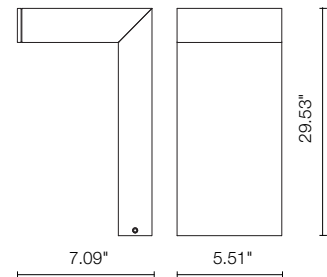

TECHNICAL DATA

Wattage	7W, 14W
Power Supply	Integral 120VAC (0-10V Dimming) or Integral 120-277VAC (ON/OFF)
Construction	Body: High Corrosion Resistance, Extruded Copper-free Aluminum Lens: Tempered Safety Glass Gasket: Silicone Screws: Stainless Steel
CCT	3000K, 4000K
Delivered Lumens	805 lm (3000K, 7W) 1,610 lm (3000K, 14W) Dark Sky compliant, output below 80°
Efficacy	115 lm/W (3000K, 7W) 115 lm/W (3000K, 14W)
Optics	Asymmetric
Finishes	Textured Gray, Anthracite Gray, Matte Black
Fixture Dimensions	5.51" l x 7.09" w x 29.53" h
Fixture Weight	12.13 lbs
LED Source	4 CREE "XP-G2" LED (7W) 8 CREE "XP-G2" LED (14W)
IP Rating	IP65
Impact Rating	IK10

Fixture Dimensions

ORDERING INFORMATION

Example: 601605P-30K-ASM-AG-A.

	-		-	ASM	-		-	
Model No.		CCT		Optics		Finish		Dimming
601605P - 7W		30K - 3000K		ASM - Asymmetric		TG - Textured Gray		A - 0-10V (120VAC)
601606P - 14W		40K - 4000K				AG - Anthracite Gray		B - ON/OFF (120-277VAC)
						MB - Matte Black		