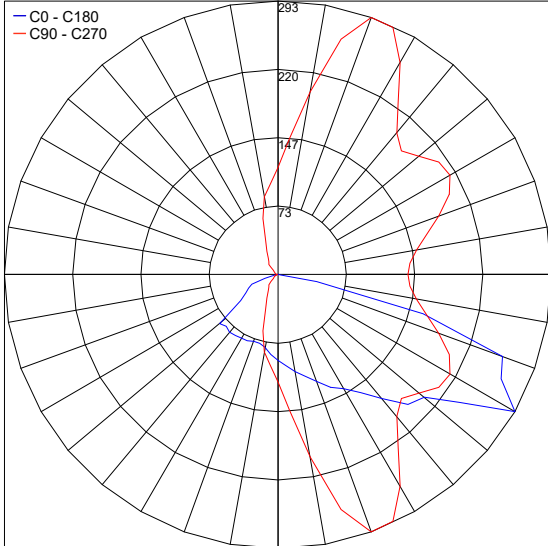

TECHNICAL DATA

Wattage	7W, 14W
Power Supply	Integral 120VAC (0-10V Dimming) or Integral 120-277VAC (ON/OFF)
Construction	Body: High Corrosion Resistance, Extruded Copper-free Aluminum Lens: Tempered Safety Glass Gasket: Silicone Screws: Stainless Steel
CCT	3000K, 4000K
Delivered Lumens	805 lm (3000K, 7W) 1,610 lm (3000K, 14W) Dark Sky compliant, output below 80°
Efficacy	115 lm/W (3000K, 7W) 115 lm/W (3000K, 14W)
Optics	Asymmetric
Finishes	Textured Gray, Anthracite Gray, Matte Black
Fixture Dimensions	5.51" l x 7.09" w x 29.53" h
Fixture Weight	12.13 lbs
LED Source	4 CREE "XP-G2" LED (7W) 8 CREE "XP-G2" LED (14W)
IP Rating	IP65
Impact Rating	IK10

Fixture Dimensions

ORDERING INFORMATION

Example: 601605P-30K-ASM-AG-A.

	-		-	ASM	-		-	
Model No.		CCT		Optics		Finish		Dimming
601605P - 7W		30K - 3000K		ASM - Asymmetric		TG - Textured Gray		A - 0-10V (120VAC)
601606P - 14W		40K - 4000K				AG - Anthracite Gray		B - ON/OFF (120-277VAC)
						MB - Matte Black		

Job Name/Date:

Fixture Type Designation:

ACCESSORIES - Installation

AM-0001
Anchor Base

PHOTOMETRIC DATA

7W

Maximum Candela = 293.2

PHOTOMETRIC FILENAME : PERISCOPE 03 7W 601605P.IES