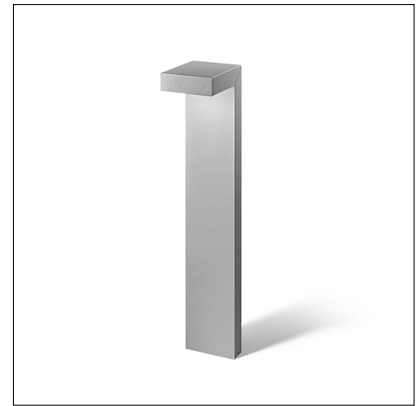

PERISCOPE 03

The Periscope series are L-shaped outdoor bollards available in three different heights with asymmetric optics and 3 standard finishes. Offered with 120VAC - 0-10V Dimming or 120-277VAC - ON/OFF.

TECHNICAL DATA

Wattage	7W, 14W
Power Supply	Integral 120VAC (0-10V Dimming) or Integral 120-277VAC (ON/OFF)
Construction	Body: High Corrosion Resistance, Extruded Copper-free Aluminum Lens: Tempered Safety Glass Gasket: Silicone Screws: Stainless Steel
CCT	3000K, 4000K
Delivered Lumens	805 lm (3000K, 7W) 1,610 lm (3000K, 14W)
Efficacy	115 lm/W (3000K, 7W) 115 lm/W (3000K, 14W)
Optics	Asymmetric
Finishes	Textured Gray, Anthracite Gray, Matte Black
Fixture Dimensions	5.51" l x 7.09" w x 29.53" h
Fixture Weight	12.13 lbs
LED Source	4 CREE "XP-G2" LED (7W) 8 CREE "XP-G2" LED (14W)
IP Rating	IP65
Impact Rating	IK10

Fixture Dimensions

ORDERING INFORMATION

Example: 601605P-30K-ASM-AG-A.

	-		-	ASM	-		-	
Model No.		CCT		Optics		Finish		Dimming
601605P - 7W		30K - 3000K		ASM - Asymmetric		TG - Textured Gray		A - 0-10V (120VAC)
601606P - 14W		40K - 4000K				AG - Anthracite Gray		B - ON/OFF (120-277VAC)
						MB - Matte Black		

Job Name/Date:

Fixture Type Designation:

ACCESSORIES - Installation

AM-0001
Anchor Base

PHOTOMETRIC DATA

7W

Maximum Candela = 293.2

PHOTOMETRIC FILENAME : PERISCOPE 03 7W 601605P.IES