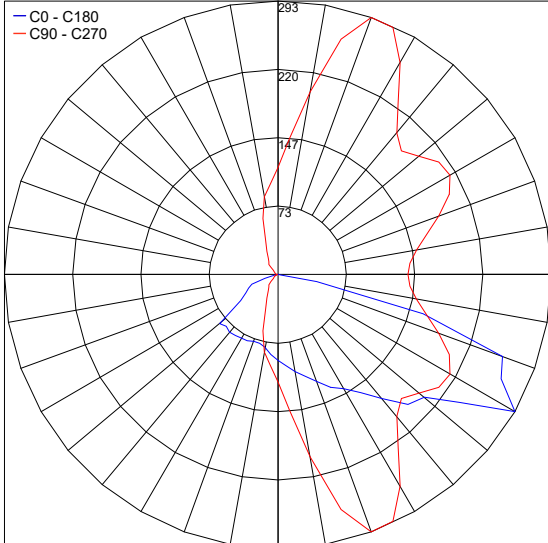

TECHNICAL DATA

Wattage	7W, 14W
Power Supply	Integral 120VAC (0-10V Dimming) or Integral 120-277VAC (ON/OFF)
Construction	Body: High Corrosion Resistance, Extruded Copper-free Aluminum Lens: Tempered Safety Glass Gasket: Silicone Screws: Stainless Steel
CCT	3000K, 4000K
Delivered Lumens	805 lm (3000K, 7W) 1,610 lm (3000K, 14W)
Efficacy	115 lm/W (3000K, 7W) 115 lm/W (3000K, 14W)
Optics	Asymmetric
Finishes	Textured Gray, Anthracite Gray, Matte Black
Fixture Dimensions	5.51" l x 7.09" w x 29.53" h
Fixture Weight	12.13 lbs
LED Source	4 CREE "XP-G2" LED (7W) 8 CREE "XP-G2" LED (14W)
IP Rating	IP65
Impact Rating	IK10

Fixture Dimensions

ORDERING INFORMATION

Example: 601605P-30K-ASM-AG-A.

	-		-	ASM	-		-	
Model No.		CCT		Optics		Finish		Dimming
601605P - 7W		30K - 3000K		ASM - Asymmetric		TG - Textured Gray		A - 0-10V (120VAC)
601606P - 14W		40K - 4000K				AG - Anthracite Gray		B - ON/OFF (120-277VAC)
						MB - Matte Black		

Job Name/Date:

Fixture Type Designation:

ACCESSORIES - Installation

AM-0001
Anchor Base

PHOTOMETRIC DATA

7W

Maximum Candela = 293.2

PHOTOMETRIC FILENAME : PERISCOPE 03 7W 601605P.IES