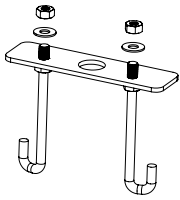

TECHNICAL DATA

Wattage	7W, 14W
Power Supply	Integral 120VAC (0-10V Dimming) or Integral 120-277VAC (ON/OFF)
Construction	Body: High Corrosion Resistance, Extruded Copper-free Aluminum Lens: Tempered Safety Glass Gasket: Silicone Screws: Stainless Steel
CCT	3000K, 4000K
Delivered Lumens	805 lm (3000K, 7W) 1,610 lm (3000K, 14W)
Efficacy	115 lm/W (3000K, 7W) 115 lm/W (3000K, 14W)
Optics	Asymmetric
Finishes	Textured Gray, Anthracite Gray, Matte Black
Fixture Dimensions	5.51" l x 7.09" w x 29.53" h
Fixture Weight	12.13 lbs
LED Source	4 CREE "XP-G2" LED (7W) 8 CREE "XP-G2" LED (14W)
IP Rating	IP65
Impact Rating	IK10

Fixture Dimensions

ORDERING INFORMATION

Example: 601605P-30K-ASM-AG-A.

	-		-	ASM	-		-	
Model No.		CCT		Optics		Finish		Dimming
601605P - 7W		30K - 3000K		ASM - Asymmetric		TG - Textured Gray		A - 0-10V (120VAC)
601606P - 14W		40K - 4000K				AG - Anthracite Gray		B - ON/OFF (120-277VAC)
						MB - Matte Black		

Job Name/Date:

Fixture Type Designation:

ACCESSORIES - Installation

AM-0001
Anchor Base

PHOTOMETRIC DATA

7W

Maximum Candela = 293.2

PHOTOMETRIC FILENAME : PERISCOPE 03 7W 601605P.IES