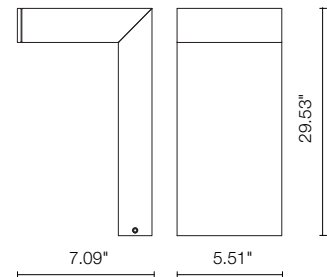

PERISCOPE 03

The Periscope series are L-shaped outdoor bollards available in three different heights with asymmetric optics and 3 standard finishes. Offered with 120VAC - 0-10V Dimming or 120-277VAC - ON/OFF.

TECHNICAL DATA

Wattage	7W, 14W
Power Supply	Integral 120VAC (0-10V Dimming) or Integral 120-277VAC (ON/OFF)
Construction	Body: High Corrosion Resistance, Extruded Copper-free Aluminum Lens: Tempered Safety Glass Gasket: Silicone Screws: Stainless Steel
CCT	3000K, 4000K
Delivered Lumens	805 lm (3000K, 7W) 1,610 lm (3000K, 14W)
Efficacy	115 lm/W (3000K, 7W) 115 lm/W (3000K, 14W)
Optics	Asymmetric
Finishes	Textured Gray, Anthracite Gray, Matte Black
Fixture Dimensions	5.51" l x 7.09" w x 29.53" h
Fixture Weight	12.13 lbs
LED Source	4 CREE "XP-G2" LED (7W) 8 CREE "XP-G2" LED (14W)
IP Rating	IP65
Impact Rating	IK10

Fixture Dimensions

ORDERING INFORMATION

Example: 601605P-30K-ASM-AG-A.

	-		-	ASM	-		-	
Model No.		CCT		Optics		Finish		Dimming
601605P - 7W		30K - 3000K		ASM - Asymmetric		TG - Textured Gray		A - 0-10V (120VAC)
601606P - 14W		40K - 4000K				AG - Anthracite Gray		B - ON/OFF (120-277VAC)
						MB - Matte Black		