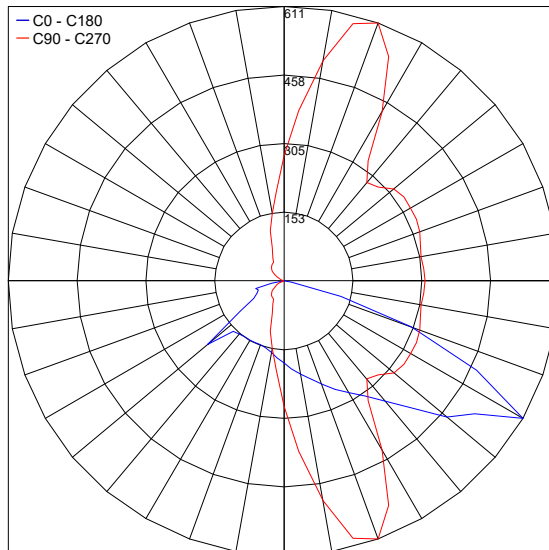

PHOTOMETRIC FILENAME : PERISCOPE 03 14W 601606P.IES

Job Name/Date:

Fixture Type Designation: