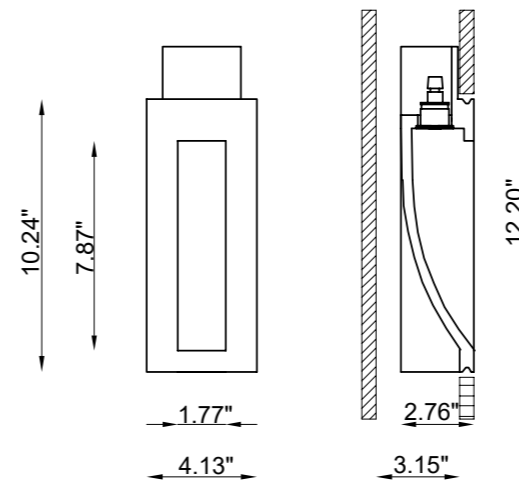

PHANTOM

Phantom, an indoor totally disappearing recessed luminaire made of Coral® installable on plasterboard or brick ceilings and walls, is characterized by a parabola that creates a wall washer light effect. Its clean and elegant lines give an added value to the light, and make it perfect to be used as a decoration, to emphasize a place or as a footpath. A ghost that cuts off luminous openings in the ambients, encompassing delicately both furniture and surfaces.

designplan® 

79 Trenton Avenue
Frenchtown, NJ 08825

www.designplan.com

Tel: (908) 996-7710
Fax: (908) 996-7042

TECHNICAL FEATURES

Code	BU6488.00.US
Type	Wall-washer 
Material	00: Coral®
Weight	3.09 lbs
Mounting	Wall and ceiling recessed
IP rating	IP40
Control gear	Constant current electronic driver (not included)
Cut out for plasterboard	4.53" x 10.63"
Lamp type	LED 
Lamp wattage	1W - 350 mA 2W - 500 mA
Luminous efficacy	75 lm/W - 3000K
Light distribution	Narrow beam 14°
Light color	White 3000K
Light hole	1.77" x 7.87"
CRI	>90