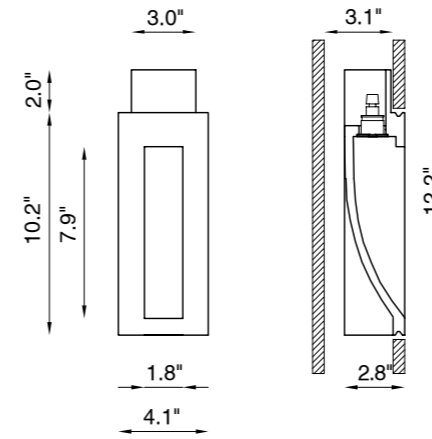

PHANTOM IP44 / IP65

SMALL WALL WASHER RECESSED FITTING.

Phantom IP44/IP65 is a totally disappearing outdoor recessed luminaire, installable on plasterboard or brick walls and ceilings. It is the best solution to spread light on external environments thanks to the material it is made of, Coral WaterOut®, narrating ever different landscapes. Its lighting defines, determines and enhances spaces, standing out, sharply, through surfaces.

designplan®

79 Trenton Avenue
Frenchtown, NJ 08825

www.designplan.com

Tel: (908) 996-7710
Fax: (908) 996-7042

Outdoor

TECHNICAL FEATURES

Code	6489.CW	6487 .CW
Type	Wall-washer 	Wall-washer
Material	CW: Coral WaterOut® waterproof	CW: Coral WaterOut® waterproof
Weight	3.1 lbs	3.1 lbs
Mounting	Wall and ceiling recessed	Wall and ceiling recessed
IP rating	IP44	IP65
Control gear	Constant current electronic driver (not included)	Constant current electronic driver (not included)
Cut out for plasterboard	4.5" x 10.6"	4.5" x 10.6"
Lamp type	LED	LED
Lamp wattage	1W - 350mA 2W - 500mA	1W - 350mA 2W - 500mA
Luminous efficacy	75 lm - 3000K 350mA 170 lm - 3000K 500mA	75 lm - 3000K 350mA 170 lm - 3000K 500mA
Light distribution	Narrow beam 14°	Narrow beam 14°
Fitting	-	-
Light color	White 3000K White 2700K (on request)	White 3000K White 2700K (on request)
Light hole	1.8" x 7.9"	1.8" x 7.9"
Voltage connection	By driver (optional)	By driver (optional)
CRI	>90	>90
Emergency	-	-
Note	On request available dimmable PUSH or DALI, remote installation.	On request available dimmable PUSH or DALI, remote installation.

OPTIONAL ACCESSORIES

product code	optional code	description	
6489.CW / 6487.CW	BR6489LT / BR6487LT	Brick box	Dimensions L: 13.4"; W: 4.5"; D: 3.1"