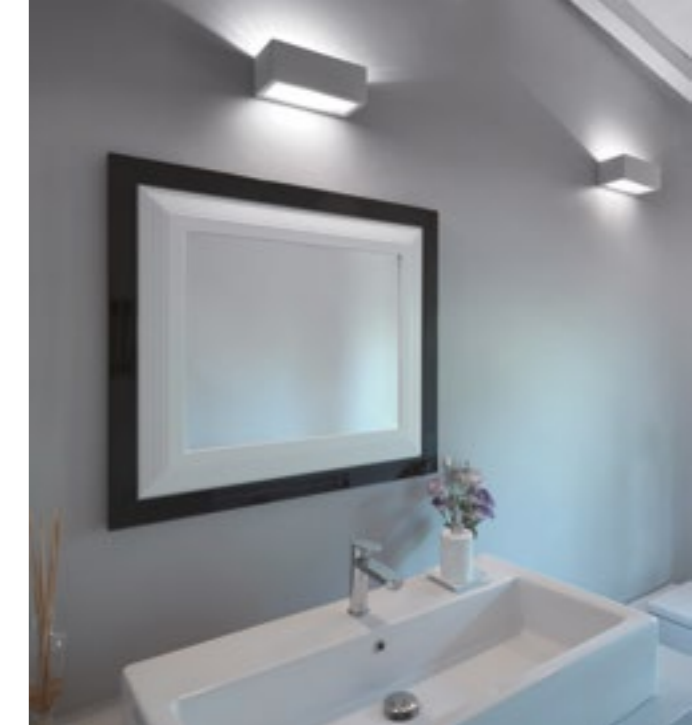

PIPEDINO DIRECT

A luminaire whose goal is to give full power to the beauty of light, that enters the space with determination: Pipedino Direct is an indoor wall lamp in AirCoral®, a precious tool in the hands of the designer's mind. A product that comes together with surfaces, exalting them: the light turns downwards, seeping in through the satin glass fixed with white polycarbonate screws.

TECHNICAL FEATURES

Code	BU2928.AC.US
Type	Wall lamp 
Absorption capacity*	58.87 ft ²
Material	AC: AirCoral®
Mounting	Wall mounting
IP rating	IP40
Control gear	Integral 120-277VAC
Lamp type	
Lamp wattage	6.5W
Light distribution	Wide beam 120°
Light color	White 3000K
Luminous efficacy	800 lm - 3000K
CRI	>90