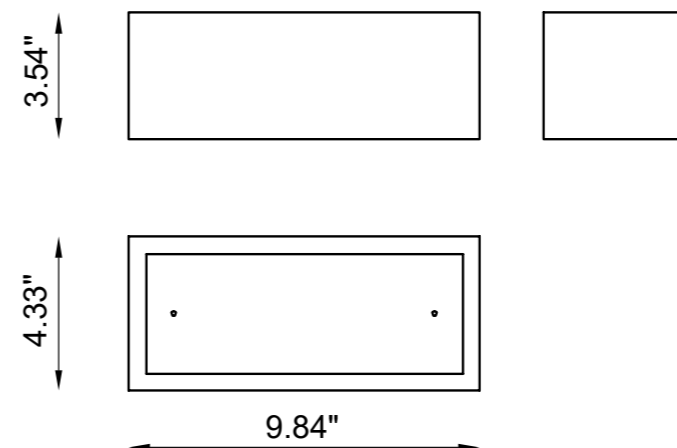

PIPEDINO DIRECT

A luminaire whose goal is to give full power to the beauty of light, that enters the space with determination: Pipedino Direct is an indoor wall lamp in AirCoral®, a precious tool in the hands of the designer's mind. A product that comes together with surfaces, exalting them: the light turns downwards, seeping in through the satin glass fixed with white polycarbonate screws.

TECHNICAL FEATURES

Code	BU2928.AC.US
Type	Wall lamp 
Absorption capacity*	58.87 ft ²
Material	AC: AirCoral®
Mounting	Wall mounting
IP rating	IP40
Control gear	Integral 120-277VAC
Lamp type	
Lamp wattage	6.5W
Light distribution	Wide beam 120°
Light color	White 3000K
Luminous efficacy	800 lm - 3000K
CRI	>90