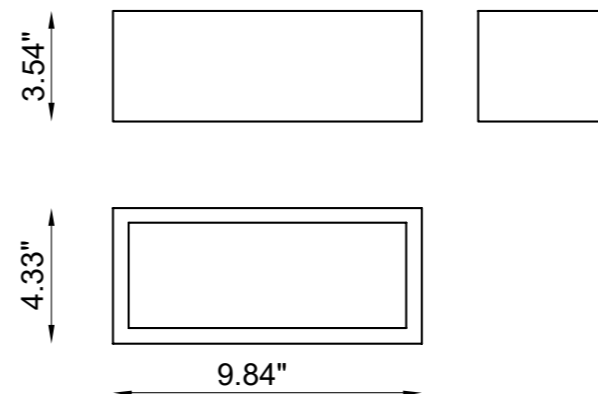

PIPEDINO INDIRECT

*A luminaire that exalts the details, guiding the eye upwards:
Pipedino Indirect is an indoor wall lamp in AirCoral®, a parallelepiped
that gives full power to light, the undisputed protagonist inside the
architectural project. Enhancing, while playing with simmetries, with
shapes and with an unparalleled visual power.*

TECHNICAL FEATURES

Code	BU2936.AC.US
Type	Wall Lamp 
Absorption capacity*	58.87 ft ²
Material	AC: AirCoral®
Mounting IP	Wall mounting
Rating	IP20
Control gear	Integral 120-277VAC
Lamp type Lamp	
Wattage	6.5W
Luminous Efficacy	810 lm - 3000K Wide
Light Distribution	beam 120°
Light Color	White 3000K
CRI	>90