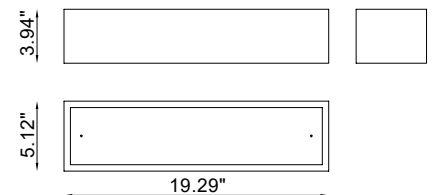

TECHNICAL DATA

Wattage / Input	8W (120-277VAC)
Power Supply	Integral
Construction	Body: AirCoral® Lens: Frosted Glass
CCT	3000K (2700K, 4000K on request)
CRI	>90
Delivered Lumens	575 lm (3000K)
Efficacy	71.8 lm/W
Optics	120°
Finishes	Paintable Plaster
Fixture Dimensions	19.29" l x 5.12" w x 3.94" h
Fixture Weight	-
IP Rating	IP20

Fixture Dimensions

The body is made of Aircoral® a unique patented composite material that actually purifies the air. It can be calculated how many cubic feet each fixture will purify. See website for Aircoral® calculator.

Additionally, Aircoral® is:

- Antibacterial.
- Antifungal.
- Scratch-resistant.
- Dust-resistant.
- Suitable for painting.
- LEED recognized material.

ORDERING INFORMATION

Example: BU2968.AC.US.

BU2968	AC	US
Model No.	Finish	
BU2968	AC - AirCoral®	US