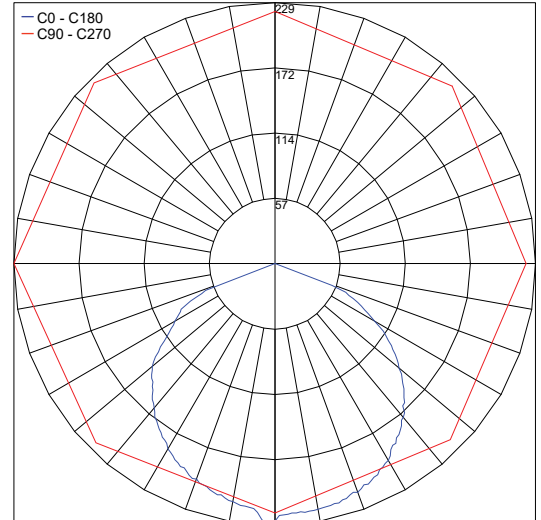

Wattage / Input	8W (120-277VAC)
Power Supply	Integral
Construction	Body: AirCoral® Lens: Frosted Glass
CCT	3000K (2700K, 4000K on request)
CRI	>90
Delivered Lumens	575 lm (3000K)
Efficacy	71.8 lm/W
Optics	120°
Finishes	Paintable Plaster
Fixture Dimensions	19.29" l x 5.12" w x 3.94" h
Fixture Weight	-
IP Rating	IP20

PHOTOMETRIC DATA

Maximum Candela = 228.7

Job Name/Date:

Fixture Type Designation: