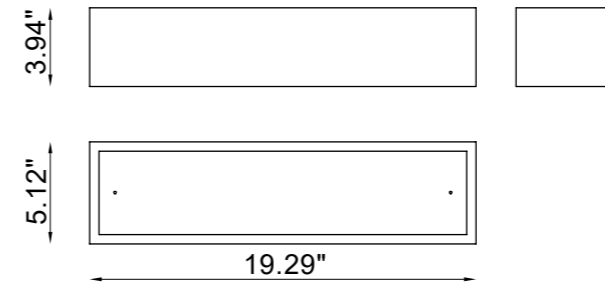

# PIPEDO DIRECT

*Pipedo Direct is an indoor wall lamp made of AirCoral<sup>®</sup> that emits a direct and delicate light thanks to the presence of the satin glass fixed with white polycarbonate screws. This allows a functional, effortless and comfortable use, ensuring the best possible vision.*

## TECHNICAL FEATURES

Code	<b>BU2968.AC</b>
Type	Wall lamp 
Material	AC: AirCoral <sup>®</sup>
Absorption capacity*	43.67 ft <sup>2</sup>
Mounting	Wall mounting
IP rating	IP20
Control gear	Integral
Lamp type	LED 
Lamp wattage	8W
Luminous efficacy	1340 lm - 3000K
Light distribution	Wide beam 120°
Fitting	-
Light colour	White 3000K White 2700K   4000K (on request)
Voltage connection	120-277VAC - 50/60Hz
CRI	>90
Note	Extra white frosted glass fixed with polycarbonate screws.  Trailing-edge and leading-edge dimming (20 - 100%).