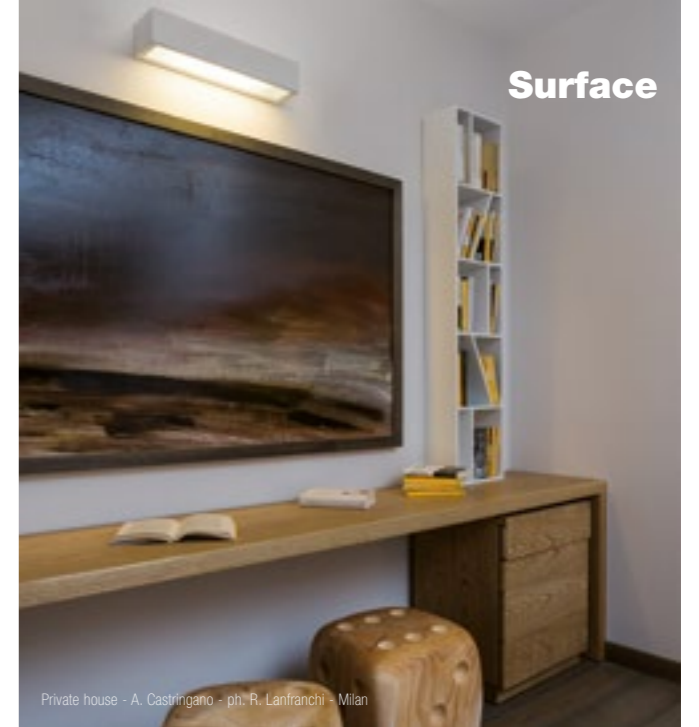

TECHNICAL FEATURES

Code	BU2968.AC
Type	Wall lamp
Material	AC: AirCoral®
Absorption capacity*	43.67 ft²
Mounting	Wall mounting
IP rating	IP20
Control gear	Integral
Lamp type	LED
Lamp wattage	8W
Luminous efficacy	1340 lm - 3000K
Light distribution	Wide beam 120°
Fitting	-
Light colour	White 3000K White 2700K | 4000K (on request)
Voltage connection	120-277VAC - 50/60Hz
CRI	>90
Note	Extra white frosted glass fixed with polycarbonate screws. Trailing-edge and leading-edge dimming (20 - 100%).

* The absorption capacity per ft² calculated by the American organization TCNA (Tile Council of North America) is measured for an average room of 8.86 ft in height and therefore expressed in ft²