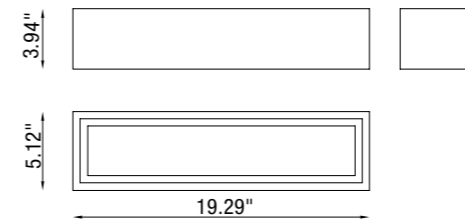

# PIPEDO OPEN

*Pipedo Open is an indoor wall lamp with a clean and linear design, able to emit a general ambient light, welcoming yet non-invasive. The product becomes itself a piece of furniture: the luminaire is not hidden but becomes a protagonist, enhancing spaces. Pipedo Open is made of AirCoral<sup>®</sup>, to guarantee quality and duration.*

## TECHNICAL FEATURES

Code	<b>BU2916.AC</b>
Type	Wall lamp 
Material	AC: AirCoral <sup>®</sup>
Absorption capacity*	33.10 ft <sup>2</sup>
Mounting	Wall mounting
IP rating	IP20
Control gear	<b>Integral 120-277VAC</b>
Lamp type	LED 
Lamp wattage	2 x 8W
Luminous efficacy	2 x 1340 lm - 3000K
Light distribution	Wide beam 120°
Fitting	-
Light colour	White 3000K White 2700K   4000K (on request)
Voltage connection	120-277VAC · 50/60Hz
CRI	<b>&gt;90</b>
Note	Trailing-edge and leading-edge dimming (20 - 100%). Satin glass included.