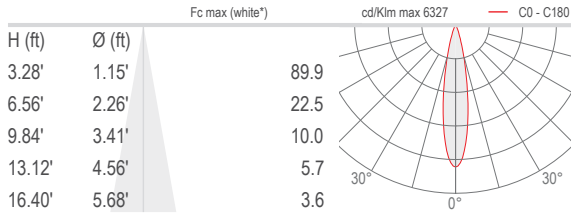

PHOTOMETRIC DATA

Note all Photometry is 3000K

S – 20°