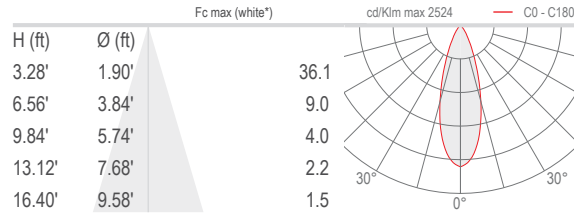

PHOTOMETRIC DATA

Note all Photometry is 3000K

S – 20°

M – 33°

L – 45°

K – 58°

W – 22°x46°

X – 46°x22°

* white created by mixing the colors

Job Name/Date:

Fixture Type Designation: