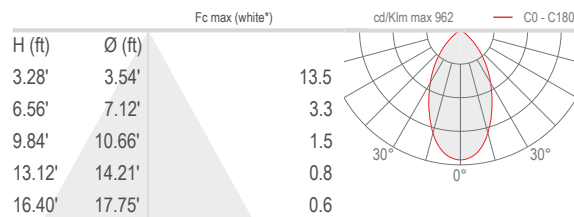

PHOTOMETRIC DATA

Note all Photometry is 3000K

S – 20°

M – 33°

L – 45°

K – 58°

W – 22°x46°

X – 46°x22°

* white created by mixing the colors

Job Name/Date:

Fixture Type Designation: