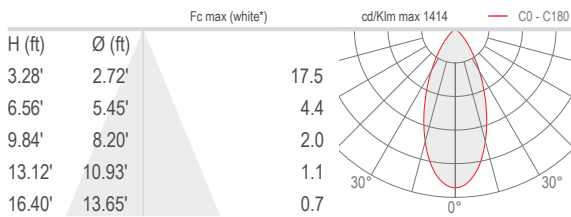

PHOTOMETRIC DATA

Note all Photometry is 3000K

S – 20°

M – 33°

L – 45°

K – 58°

W – 22°x46°

X – 46°x22°

* white created by mixing the colors

Job Name/Date:

Fixture Type Designation: