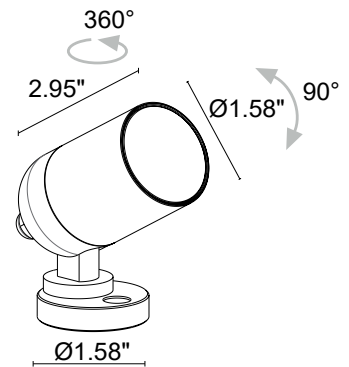

# PIVOT 1.8

Pivot 1.8 is a compact outdoor projector in RGB with a wide range of optics that can be surface mounted, used with a fastener strap, or ground spike. Adjustable 360° on the horizontal axis and +/- 90° on the vertical axis.

## TECHNICAL DATA

<b>Wattage / Input</b>	4.5W (500mA)
<b>Power Supply</b>	Remote, not included. See page 2.
<b>Construction</b>	Body: Anti-corrosive Aluminum Alloy EN AW 6082 Lens: Tempered Extra-clear Glass Cable: Includes 4.9' standard
<b>CCT</b>	RGB
<b>BUG Rating</b>	B0-U0-G0
<b>Delivered Lumens</b>	154 lm: (R) 43 lm, (G) 84 lm, (B) 27 lm (33°)
<b>Efficacy</b>	34.2 lm/W (33°)
<b>Optics</b>	6 Standard (see below)
<b>Finishes</b>	7 Standard, Custom RAL (see below)
<b>Fixture Dimensions</b>	Ø1.58" x 2.95", Ø1.58" Base
<b>Fixture Weight</b>	0.88 lbs
<b>LED Source</b>	3 Power LEDs
<b>Lumen Maintenance</b>	L90, B10>50,000hrs (Ta 25°C)
<b>Operating Temp.</b>	-4°F to +113°F
<b>IP Rating</b>	IP65
<b>Impact Rating</b>	IK07

Fixture Dimensions