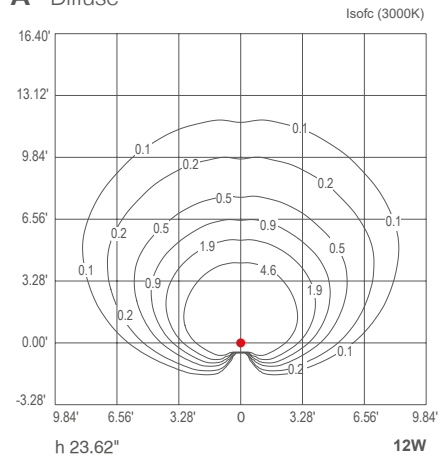

PLIN 1.1

The Plin 1 series is a line of minimalist outdoor bollards. With a slightly angled head, the series is available in three different heights with a single diffuse light emission.

TECHNICAL DATA

Wattage / Input	12W (24VDC)
Power Supply	Remote, not included. See page 2.
Construction	Body: Aluminum Alloy Lens: Glass
CCT	2700K, 3000K, 4000K
BUG Rating	B0-U1-G1 (3000K)
CRI	CRI >80
Delivered Lumens	558 lm (3000K)
Efficacy	46.5 lm/W
Optics	Diffuse
Finishes	4 Standard, Custom RAL (see below)
Fixture Dimensions	4.88" l x 1.34" w x 23.62" h
Fixture Weight	3.75 lbs
LED Source	18 Power LEDs
Lumen Maintenance	L85, B10>50,000hrs (Ta 25°C)
Color Consistency	3 Step MacAdam
Operating Temp.	-4°F to +113°F
IP Rating	IP65
Impact Resistance	IK08

For other power supply options consult factory.

ACCESSORIES - Installation

AM-00012
Anchor Base

PHOTOMETRIC DATA

Note all Photometry is 3000K

A - Diffuse

Job Name/Date:

Fixture Type Designation: