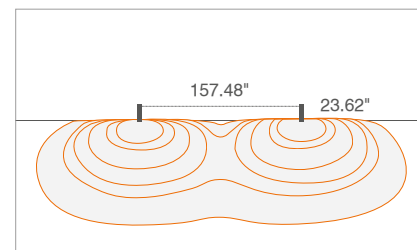

PLIN 1.1

The Plin 1 series is a line of minimalist outdoor bollards. With a slightly angled head, the series is available in three different heights with a single diffuse light emission.

TECHNICAL DATA

Wattage / Input	12W (24VDC)
Power Supply	Remote, not included. See page 2.
Construction	Body: Aluminum Alloy Lens: Glass
CCT	2700K, 3000K, 4000K
BUG Rating	B0-U1-G1 (3000K)
CRI	CRI >80
Delivered Lumens	558 lm (3000K)
Efficacy	46.5 lm/W
Optics	Diffuse
Finishes	4 Standard, Custom RAL (see below)
Fixture Dimensions	4.88" l x 1.34" w x 23.62" h
Fixture Weight	3.75 lbs
LED Source	18 Power LEDs
Lumen Maintenance	L85, B10>50,000hrs (Ta 25°C)
Color Consistency	3 Step MacAdam
Operating Temp.	-4°F to +113°F
IP Rating	IP65
Impact Resistance	IK08

For other power supply options consult factory.

ACCESSORIES - Installation

AM-00012
Anchor Base

PHOTOMETRIC DATA

Note all Photometry is 3000K

A - Diffuse

Job Name/Date:

Fixture Type Designation: