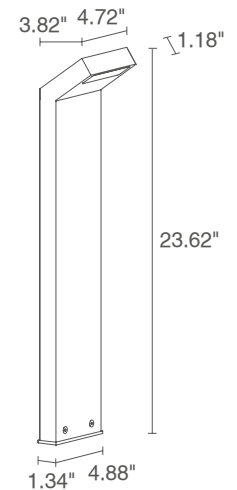

PLIN 1.1

The Plin 1 series is a line of minimalist outdoor bollards. With a slightly angled head, the series is available in three different heights with a single diffuse light emission.

TECHNICAL DATA

Wattage / Input	12W (24VDC)
Power Supply	Remote, not included. See page 2.
Construction	Body: Aluminum Alloy Lens: Glass
CCT	2700K, 3000K, 4000K
BUG Rating	B0-U1-G1 (3000K)
CRI	CRI >80
Delivered Lumens	558 lm (3000K)
Efficacy	46.5 lm/W
Optics	Diffuse
Finishes	4 Standard, Custom RAL (see below)
Fixture Dimensions	4.88" l x 1.34" w x 23.62" h
Fixture Weight	3.75 lbs
LED Source	18 Power LEDs
Lumen Maintenance	L85, B10>50,000hrs (Ta 25°C)
Color Consistency	3 Step MacAdam
Operating Temp.	-4°F to +113°F
IP Rating	IP65
Impact Resistance	IK08

Fixture Dimensions

ORDERING INFORMATION

Example: PN11105AH. Accessories / Power Supplies ordered separately.

PN1110		A	
Model No.	CCT	Optics	Finish
PN1110	F - 2700K 5 - 3000K 9 - 4000K	A - Diffuse	E - White F - Grey H - Anthracite T - Cor-ten C - Custom RAL (consult factory for "C")