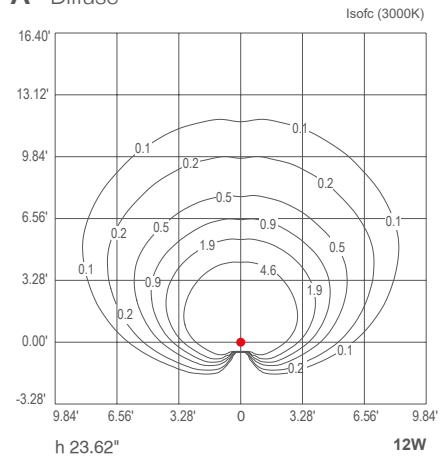

TECHNICAL DATA

Wattage / Input	12W (24VDC)
Power Supply	Remote, not included. See page 2.
Construction	Body: Aluminum Alloy Lens: Glass
CCT	2700K, 3000K, 4000K
BUG Rating	B0-U1-G1 (3000K)
CRI	CRI >80
Delivered Lumens	558 lm (3000K) Dark Sky compliant, output below 80°
Efficacy	46.5 lm/W
Optics	Diffuse
Finishes	4 Standard, Custom RAL (see below)
Fixture Dimensions	4.88" l x 1.34" w x 23.62" h
Fixture Weight	3.75 lbs
LED Source	18 Power LEDs
Lumen Maintenance	L85, B10>50,000hrs (Ta 25°C)
Color Consistency	3 Step MacAdam
Operating Temp.	-4°F to +113°F
IP Rating	IP65
Impact Resistance	IK08

For other power supply options consult factory.

ACCESSORIES - Installation

AM-00012
Anchor Base

PHOTOMETRIC DATA

Note all Photometry is 3000K

A - Diffuse

Job Name/Date:

Fixture Type Designation: