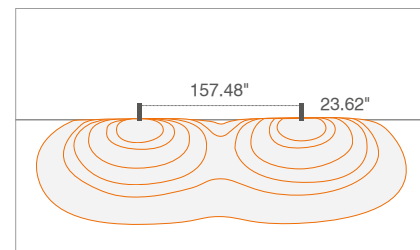

For other power supply options consult factory.

ACCESSORIES - Installation

AM-00012
Anchor Base

PHOTOMETRIC DATA

Note all Photometry is 3000K

A - Diffuse

Job Name/Date:

Fixture Type Designation: