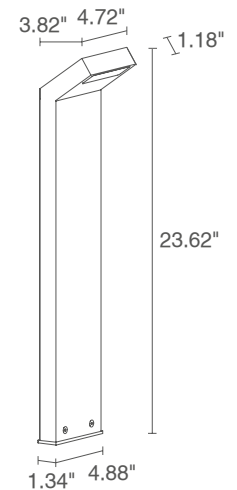

The Plin 1 series is a line of minimalist outdoor bollards. With a slightly angled head, the series is available in three different heights with a single diffuse light emission. Dark Sky compliant for output below 80°.

TECHNICAL DATA

Wattage / Input	12W (24VDC)
Power Supply	Remote, not included. See page 2.
Construction	Body: Aluminum Alloy Lens: Glass
CCT	2700K, 3000K, 4000K
BUG Rating	B0-U1-G1 (3000K)
CRI	CRI >80
Delivered Lumens	558 lm (3000K) Dark Sky compliant, output below 80°
Efficacy	46.5 lm/W
Optics	Diffuse
Finishes	4 Standard, Custom RAL (see below)
Fixture Dimensions	4.88" l x 1.34" w x 23.62" h
Fixture Weight	3.75 lbs
LED Source	18 Power LEDs
Lumen Maintenance	L85, B10>50,000hrs (Ta 25°C)
Color Consistency	3 Step MacAdam
Operating Temp.	-4°F to +113°F
IP Rating	IP65
Impact Resistance	IK08

Fixture Dimensions

ORDERING INFORMATION

Example: PN11105AH. Accessories / Power Supplies ordered separately.

PN1110		A	
Model No.	CCT	Optics	Finish
PN1110	F - 2700K 5 - 3000K 9 - 4000K	A - Diffuse	E - White F - Grey H - Anthracite T - Cor-ten C - Custom RAL (consult factory for "C")