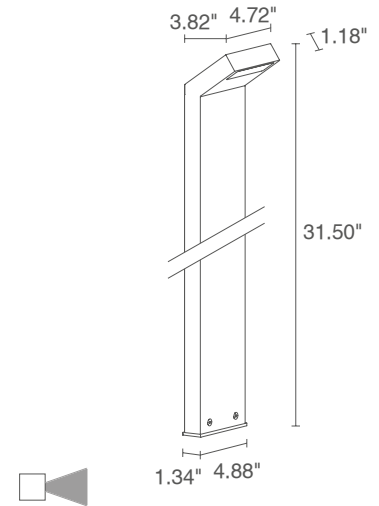

PLIN 1.2

The Plin 1 series is a line of minimalist outdoor bollards. With a slightly angled head, the series is available in three different heights with a single diffuse light emission. Dark Sky compliant for output below 80°.

TECHNICAL DATA

Wattage / Input	12W (24VDC)
Power Supply	Remote, not included. See page 2.
Construction	Body: Aluminum Alloy Lens: Glass
CCT	2700K, 3000K, 4000K
BUG Rating	B0-U1-G1 (3000K)
CRI	CRI >80
Delivered Lumens	558 lm (3000K) Dark Sky compliant, output below 80°
Efficacy	46.5 lm/W
Optics	Diffuse
Finishes	4 Standard, Custom RAL (see below)
Fixture Dimensions	4.88" l x 1.34" w x 31.50" h
Fixture Weight	4.08 lbs
LED Source	18 Power LEDs
Lumen Maintenance	L85, B10>50,000hrs (Ta 25°C)
Color Consistency	3 Step MacAdam
Operating Temp.	-4°F to +113°F
IP Rating	IP65
Impact Resistance	IK08

Fixture Dimensions

ORDERING INFORMATION

Example: PN12105AH. Accessories / Power Supplies ordered separately.

PN1210		A	
Model No.	CCT	Optics	Finish
PN1210	F - 2700K 5 - 3000K 9 - 4000K	A - Diffuse	E - White F - Grey H - Anthracite T - Cor-ten C - Custom RAL (consult factory for "C")