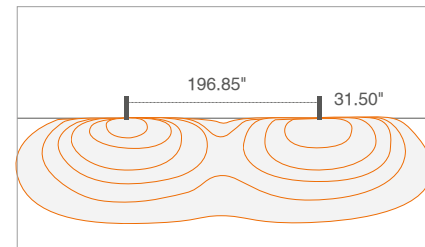

For other power supply options consult factory.

ACCESSORIES - Installation

AM-00012
Anchor Base

PHOTOMETRIC DATA

Note all Photometry is 3000K

A - Diffuse

Job Name/Date:

Fixture Type Designation: