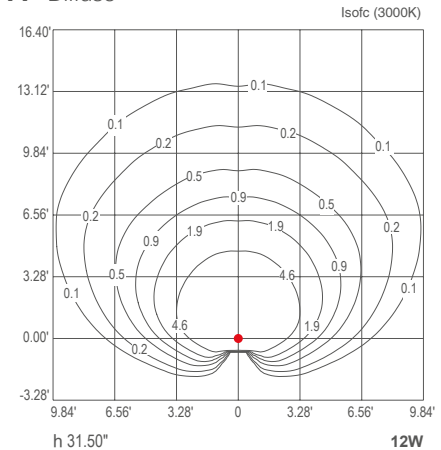

TECHNICAL DATA

Wattage / Input	12W (24VDC)
Power Supply	Remote, not included. See page 2.
Construction	Body: Aluminum Alloy Lens: Glass
CCT	2700K, 3000K, 4000K
BUG Rating	B0-U1-G1 (3000K)
CRI	CRI >80
Delivered Lumens	558 lm (3000K) Dark Sky compliant, output below 80°
Efficacy	46.5 lm/W
Optics	Diffuse
Finishes	4 Standard, Custom RAL (see below)
Fixture Dimensions	4.88" l x 1.34" w x 31.50" h
Fixture Weight	4.08 lbs
LED Source	18 Power LEDs
Lumen Maintenance	L85, B10>50,000hrs (Ta 25°C)
Color Consistency	3 Step MacAdam
Operating Temp.	-4°F to +113°F
IP Rating	IP65
Impact Resistance	IK08

Fixture Dimensions

ORDERING INFORMATION

Example: PN12105AH. Accessories / Power Supplies ordered separately.

PN1210		A	
Model No.	CCT	Optics	Finish
PN1210	F - 2700K 5 - 3000K 9 - 4000K	A - Diffuse	E - White F - Grey H - Anthracite T - Cor-ten C - Custom RAL (consult factory for "C")

For other power supply options consult factory.

ACCESSORIES - Installation

AM-00012
Anchor Base

PHOTOMETRIC DATA

Note all Photometry is 3000K

A - Diffuse

Job Name/Date:

Fixture Type Designation: