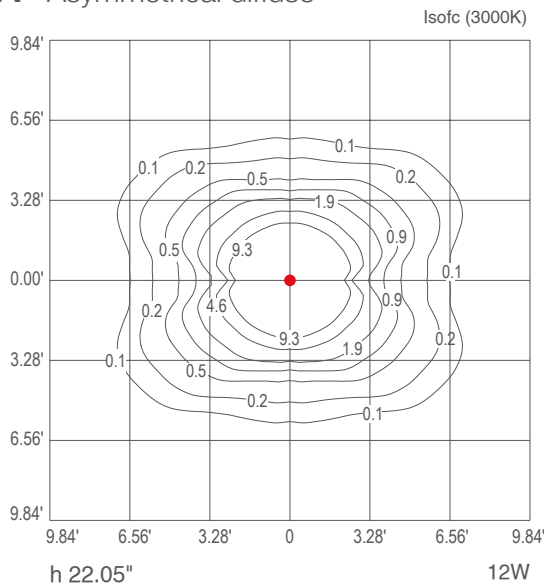

## PHOTOMETRIC DATA

Note all photometry in 3000K

**A** - Asymmetrical diffuse

Job Name/Date:

Fixture Type Designation: