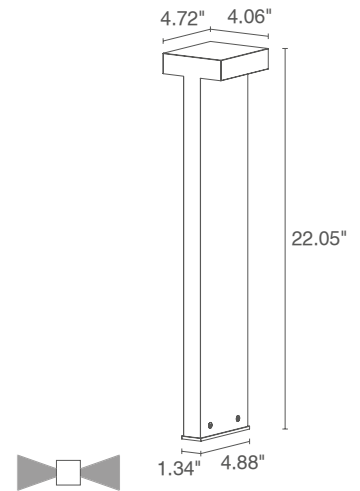

# PLIN 3.1

The Plin 3 series is a line of minimalist outdoor bollards. Available in three different heights with a double asymmetrical optic and full cut-off fixture head.

## TECHNICAL DATA

<b>Wattage / Input</b>	20W: 10W + 10W (24VDC)
<b>Power Supply</b>	Remote, not included. See page 2.
<b>Construction</b>	Body: Aluminum Alloy Lens: Glass
<b>CCT</b>	2700K, 3000K, 4000K
<b>CRI</b>	CRI >80
<b>Delivered Lumens</b>	492 lm per beam (3000K)
<b>Efficacy</b>	41 lm/W per beam
<b>Optics</b>	Asymmetrical Diffuse
<b>Finishes</b>	4 Standard, Custom RAL (see below)
<b>Fixture Dimensions</b>	4.88" l x 4.06" w x 22.05" h
<b>Fixture Weight</b>	4.85 lbs
<b>LED Source</b>	2 x 18 Power LEDs
<b>Lumen Maintenance</b>	L85, B10>50,000hrs (Ta 25°C)
<b>Color Consistency</b>	3-Step MacAdam
<b>Operating Temp.</b>	-4°F to +113°F
<b>IP Rating</b>	IP65
<b>Impact Resistance</b>	IK08

Fixture Dimensions