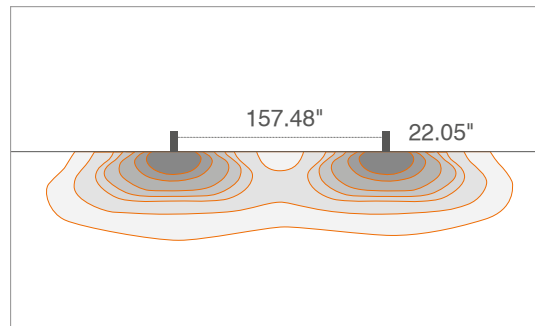

## PHOTOMETRIC DATA

Note all photometry in 3000K

**A** - Asymmetrical diffuse

Job Name/Date:

Fixture Type Designation: