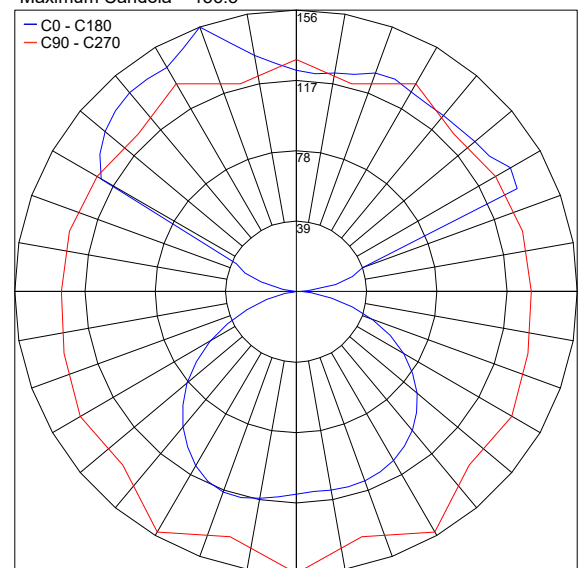

## TECHNICAL DATA

<b>Wattage / Input</b>	4W (120-277VAC)
<b>Power Supply</b>	Integral
<b>Construction</b>	Body: AirCoral®
<b>CCT</b>	3000K
<b>CRI</b>	>90
<b>Delivered Lumens</b>	730 lm (3000K)
<b>Efficacy</b>	182.5 lm/W
<b>Optics</b>	120°
<b>Finishes</b>	AirCoral®
<b>Fixture Dimensions</b>	17.72" l x 6.69" w x 3.54" h
<b>Fixture Weight</b>	-
<b>IP Rating</b>	IP20

Fixture Dimensions

The body is made of AirCoral® a unique patented composite material that actually purifies the air. It can be calculated how many cubic feet each fixture will purify. See website for AirCoral® calculator.

## PHOTOMETRIC DATA

Note all Photometry is 3000K

Maximum Candela = 156.3