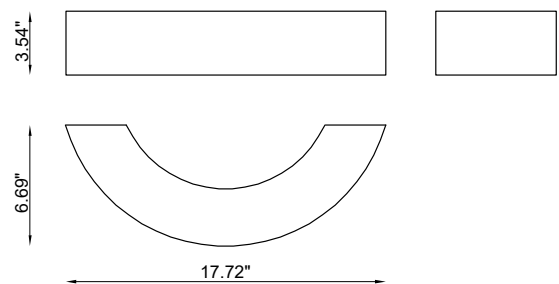

TECHNICAL DATA

Wattage / Input	4W (120-277VAC)
Power Supply	Integral
Construction	Body: AirCoral®
CCT	3000K
CRI	>90
Delivered Lumens	730 lm (3000K)
Efficacy	182.5 lm/W
Optics	120°
Finishes	AirCoral®
Fixture Dimensions	17.72" l x 6.69" w x 3.54" h
Fixture Weight	-
IP Rating	IP20

Fixture Dimensions

The body is made of AirCoral® a unique patented composite material that actually purifies the air. It can be calculated how many cubic feet each fixture will purify. See website for AirCoral® calculator.

1. Additionally, AirCoral® is:
2. Antibacterial.
   - Antifungal.
   - Scratch-resistant.
   - Dust-resistant.
   - Suitable for painting.
   - LEED recognized material.