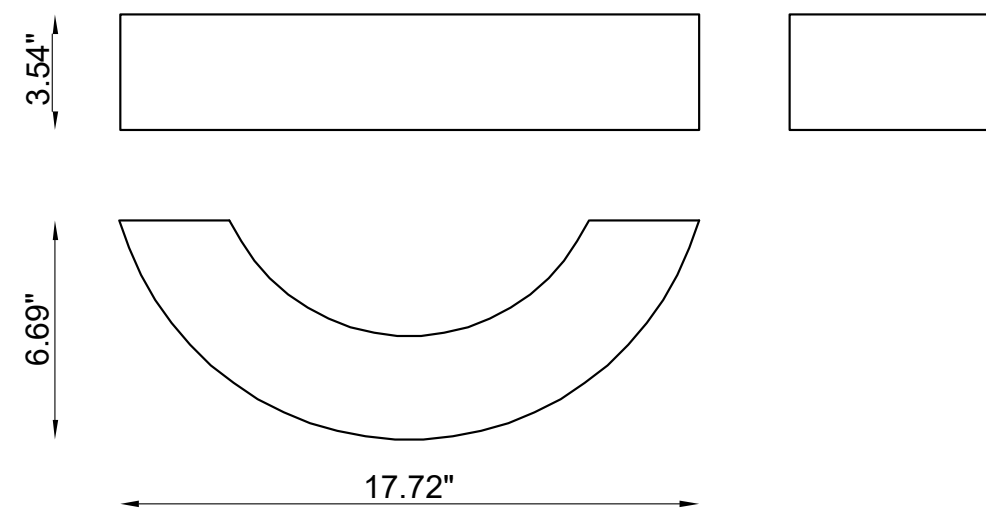

PONTE GRANDE

A bridge under which flows a light that goes beyond any barrier: Ponte Grande is an indoor wall lamp with a refined design, for a dynamic and engaging lighting. The purity of white and the silky effect of AirCoral® characterize a product that stands out for its elegance, a perfect combination of aesthetics and advanced technology.

designplan® 

79 Trenton Avenue
Frenchtown, NJ 08825

www.designplan.com

Tel: (908) 996-7710
Fax: (908) 996-7042

TECHNICAL FEATURES

Code	BU7908.AC.US
Type	Wall lamp 
Material	AC: AirCoral®
Absorption capacity*	88.26 ft ²
Mounting	Wall mounting
IP rating	IP20
Control gear	120-277VAC
Lamp type	LED 
Lamp wattage	4W
Luminous efficacy	730 lm - 3000K
Light distribution	Wide beam 120°
Light color	White 3000K
CRI	>90

* The absorption capacity per ft³ calculated by the American organization TCNA (Tile Council of North America) is measured for an average room of 8.86' in height and therefore expressed in ft²