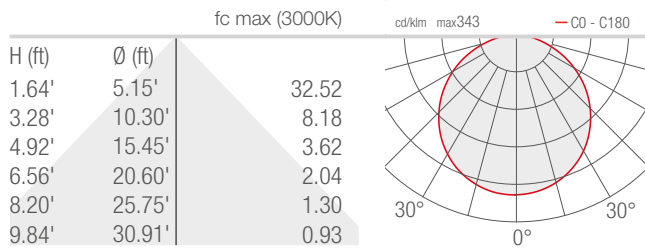

PROFILE 2.6

Profile is a family of linear profile fixtures that can be surface mounted using clips or brackets. It is available in white light with diffuse optics.

TECHNICAL DATA

Wattage / Input	5W, 9W, 17W, 22W (24VDC)
Power Supply	Remote, not included. See page 2.
Construction	Body: Anodized Aluminum Alloy EN AW 6060 Lens: Opal Polycarbonate
CCT	2700K, 3000K, 4000K
CRI	>80
Delivered Lumens	255 lm (3000K, 9.29") 510 lm (3000K, 17.64") 1020 lm (3000K, 34.37") 1530 lm (3000K, 51.10")
Efficacy	51 lm/W (3000K, 9.29") 57 lm/W (3000K, 17.64") 60 lm/W (3000K, 34.37") 70 lm/W (3000K, 51.10")
Optics	Diffuse
Finishes	N/A
Fixture Dimensions	9.29"/17.64"/34.37"/51.10" l x 0.75" w x 0.51" h
Fixture Weight	0.34 lbs/ft
LED Source	30, 60, 120, 180 Mid-Power LEDs
Lumen Maintenance	L80, B10>50,000hrs (Ta 25°C)
Color Consistency	3-Step MacAdam
Operating Temp.	32°F to +113°F
IP Rating	IP40
IK Rating	-

Fixture Dimensions

ORDERING INFORMATION

Example: PF26015DA. Accessories / Power Supplies ordered separately.

PF260			DA
Model No.	Wattage / Length	CCT	Optics
PF260	0 - 5W / 9.29" 1 - 9W / 17.64" 2 - 17W / 34.37" 3 - 22W / 51.10"	F - 2700K 5 - 3000K 9 - 4000K	DA - Diffuse

For other power supply options consult factory.

PHOTOMETRIC DATA

Note all Photometry is 3000K

D - Diffuse 9.29"

D - Diffuse 17.64"

D - Diffuse 34.37"

D - Diffuse 51.10"

Job Name/Date: