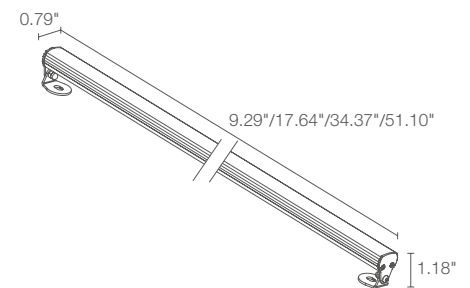

PROFILE 2.6

Profile is a family of linear profile fixtures that can be surface mounted using clips or brackets. It is available in white light with diffuse optics.

TECHNICAL DATA

Wattage / Input	5W, 9W, 17W, 22W (24VDC)
Power Supply	Remote, not included. See page 2.
Construction	Body: Anodized Aluminum Alloy EN AW 6060 Lens: Opal Polycarbonate
CCT	2700K, 3000K, 4000K
CRI	>80
Delivered Lumens	255 lm (3000K, 9.29") 510 lm (3000K, 17.64") 1020 lm (3000K, 34.37") 1530 lm (3000K, 51.10")
Efficacy	51 lm/W (3000K, 9.29") 57 lm/W (3000K, 17.64") 60 lm/W (3000K, 34.37") 70 lm/W (3000K, 51.10")
Optics	Diffuse
Finishes	N/A
Fixture Dimensions	9.29"/17.64"/34.37"/51.10" l x 0.75" w x 0.51" h
Fixture Weight	0.34 lbs/ft
LED Source	30, 60, 120, 180 Mid-Power LEDs
Lumen Maintenance	L80, B10>50,000hrs (Ta 25°C)
Color Consistency	3-Step MacAdam
Operating Temp.	32°F to +113°F
IP Rating	IP40
IK Rating	-

Fixture Dimensions

ORDERING INFORMATION

Example: PF26015DA. Accessories / Power Supplies ordered separately.

PF260			DA
Model No.	Wattage / Length	CCT	Optics
PF260	0 - 5W / 9.29" 1 - 9W / 17.64" 2 - 17W / 34.37" 3 - 22W / 51.10"	F - 2700K 5 - 3000K 9 - 4000K	DA - Diffuse

For other power supply options consult factory.

PHOTOMETRIC DATA

Note all Photometry is 3000K

D - Diffuse 9.29"

D - Diffuse 17.64"

D - Diffuse 34.37"

D - Diffuse 51.10"

Job Name/Date: