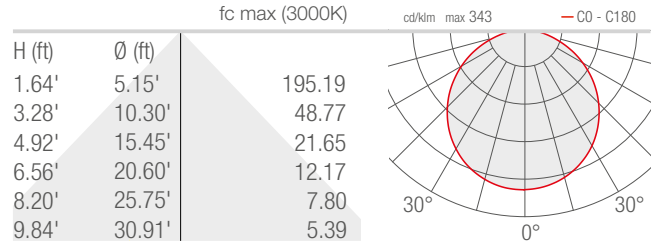

PROFILE 2.6

Profile is a family of linear profile fixtures that can be surface mounted using clips or brackets. It is available in white light with diffuse optics.

TECHNICAL DATA

Wattage / Input	5W, 9W, 17W, 22W (24VDC)
Power Supply	Remote, not included. See page 2.
Construction	Body: Anodized Aluminum Alloy EN AW 6060 Lens: Opal Polycarbonate
CCT	2700K, 3000K, 4000K
CRI	>80
Delivered Lumens	255 lm (3000K, 9.29") 510 lm (3000K, 17.64") 1020 lm (3000K, 34.37") 1530 lm (3000K, 51.10")
Efficacy	51 lm/W (3000K, 9.29") 57 lm/W (3000K, 17.64") 60 lm/W (3000K, 34.37") 70 lm/W (3000K, 51.10")
Optics	Diffuse
Finishes	N/A
Fixture Dimensions	9.29"/17.64"/34.37"/51.10" l x 0.75" w x 0.51" h
Fixture Weight	0.34 lbs/ft
LED Source	30, 60, 120, 180 Mid-Power LEDs
Lumen Maintenance	L80, B10>50,000hrs (Ta 25°C)
Color Consistency	3-Step MacAdam
Operating Temp.	32°F to +113°F
IP Rating	IP40
IK Rating	-

Fixture Dimensions

ORDERING INFORMATION

Example: PF26015DA. Accessories / Power Supplies ordered separately.

PF260			DA
Model No.	Wattage / Length	CCT	Optics
PF260	0 - 5W / 9.29" 1 - 9W / 17.64" 2 - 17W / 34.37" 3 - 22W / 51.10"	F - 2700K 5 - 3000K 9 - 4000K	DA - Diffuse

For other power supply options consult factory.

PHOTOMETRIC DATA

Note all Photometry is 3000K

D - Diffuse 9.29"

D - Diffuse 17.64"

D - Diffuse 34.37"

D - Diffuse 51.10"

Job Name/Date: