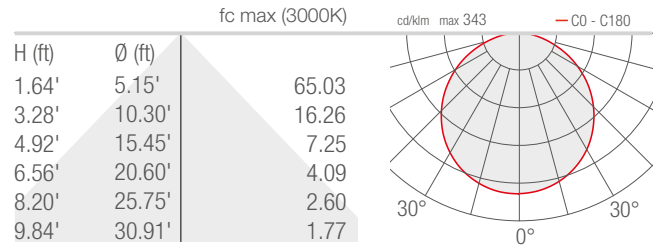

PROFILE 2.6

Profile is a family of linear profile fixtures that can be surface mounted using clips or brackets. It is available in white light with diffuse optics.

TECHNICAL DATA

Wattage / Input	5W, 9W, 17W, 22W (24VDC)
Power Supply	Remote, not included. See page 2.
Construction	Body: Anodized Aluminum Alloy EN AW 6060 Lens: Opal Polycarbonate
CCT	2700K, 3000K, 4000K
CRI	>80
Delivered Lumens	255 lm (3000K, 9.29") 510 lm (3000K, 17.64") 1020 lm (3000K, 34.37") 1530 lm (3000K, 51.10")
Efficacy	51 lm/W (3000K, 9.29") 57 lm/W (3000K, 17.64") 60 lm/W (3000K, 34.37") 70 lm/W (3000K, 51.10")
Optics	Diffuse
Finishes	N/A
Fixture Dimensions	9.29"/17.64"/34.37"/51.10" l x 0.75" w x 0.51" h
Fixture Weight	0.34 lbs/ft
LED Source	30, 60, 120, 180 Mid-Power LEDs
Lumen Maintenance	L80, B10>50,000hrs (Ta 25°C)
Color Consistency	3-Step MacAdam
Operating Temp.	32°F to +113°F
IP Rating	IP40
IK Rating	-

Fixture Dimensions

ORDERING INFORMATION

Example: PF26015DA. Accessories / Power Supplies ordered separately.

PF260			DA
Model No.	Wattage / Length	CCT	Optics
PF260	0 - 5W / 9.29" 1 - 9W / 17.64" 2 - 17W / 34.37" 3 - 22W / 51.10"	F - 2700K 5 - 3000K 9 - 4000K	DA - Diffuse

For other power supply options consult factory.

PHOTOMETRIC DATA

Note all Photometry is 3000K

D - Diffuse 9.29"

D - Diffuse 17.64"

D - Diffuse 34.37"

D - Diffuse 51.10"

Job Name/Date: