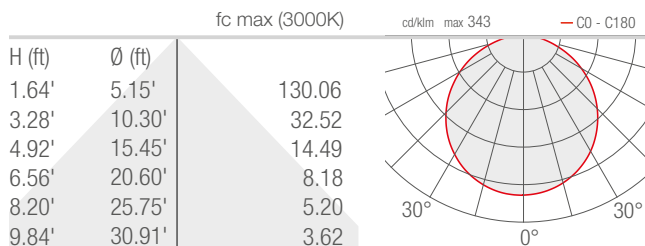

PROFILE 2.6

Profile is a family of linear profile fixtures that can be surface mounted using clips or brackets. It is available in white light with diffuse optics.

TECHNICAL DATA

Wattage / Input	5W, 9W, 17W, 22W (24VDC)
Power Supply	Remote, not included. See page 2.
Construction	Body: Anodized Aluminum Alloy EN AW 6060 Lens: Opal Polycarbonate
CCT	2700K, 3000K, 4000K
CRI	>80
Delivered Lumens	255 lm (3000K, 9.29") 510 lm (3000K, 17.64") 1020 lm (3000K, 34.37") 1530 lm (3000K, 51.10")
Efficacy	51 lm/W (3000K, 9.29") 57 lm/W (3000K, 17.64") 60 lm/W (3000K, 34.37") 70 lm/W (3000K, 51.10")
Optics	Diffuse
Finishes	N/A
Fixture Dimensions	9.29"/17.64"/34.37"/51.10" l x 0.75" w x 0.51" h
Fixture Weight	0.34 lbs/ft
LED Source	30, 60, 120, 180 Mid-Power LEDs
Lumen Maintenance	L80, B10>50,000hrs (Ta 25°C)
Color Consistency	3-Step MacAdam
Operating Temp.	32°F to +113°F
IP Rating	IP40
IK Rating	-

Fixture Dimensions

ORDERING INFORMATION

Example: PF26015DA. Accessories / Power Supplies ordered separately.

PF260			DA
Model No.	Wattage / Length	CCT	Optics
PF260	0 - 5W / 9.29" 1 - 9W / 17.64" 2 - 17W / 34.37" 3 - 22W / 51.10"	F - 2700K 5 - 3000K 9 - 4000K	DA - Diffuse

For other power supply options consult factory.

PHOTOMETRIC DATA

Note all Photometry is 3000K

D - Diffuse 9.29"

D - Diffuse 17.64"

D - Diffuse 34.37"

D - Diffuse 51.10"

Job Name/Date: