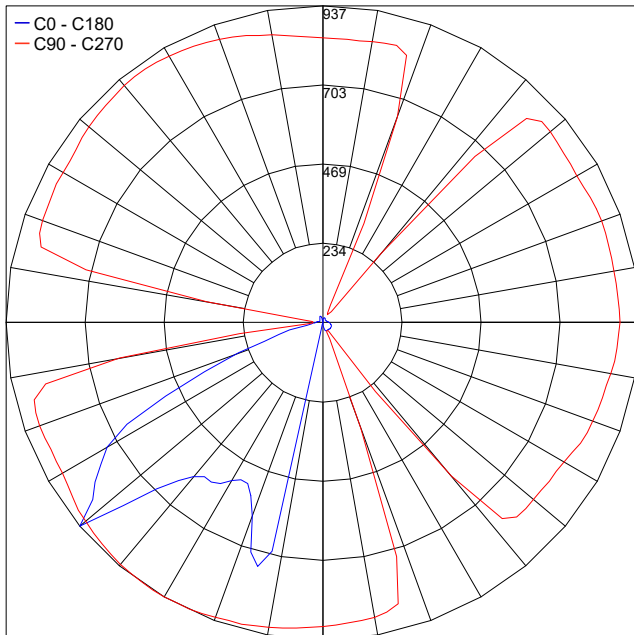

TECHNICAL DATA

Wattage / Input	26W (120-277VAC)
Power Supply	Integral
Construction	Body: High Corrosion Resistance, Die-cast Copper-free Aluminum Lens: Tempered Glass Screws: Stainless Steel Gasket: Silicone Rubber
CCT	3000K, 4000K
BUG Rating	B1-U3-G1
Delivered Lumens	2900 lm (3000K)
Efficacy	111.54 lm/W (3000K)
Optics	360°
Finishes	Textured Gray, Anthracite Gray, Matte Black
Fixture Dimensions	Ø5.91" l x 27.76" h
Fixture Weight	14.33 lbs
LED Source	1 COB CREE "CXB 1520" LED
IP Rating	IP66
Impact Rating	IK10

Fixture Dimensions

BASE PLATE REQUIRED - See Page 2

ORDERING INFORMATION

Example: 601501P-30K-360-AG.

601501P	-	360	-
Model No.	CCT	Optics	Finish
601501P	30K - 3000K 40K - 4000K	360 - 360°	TG - Textured Gray AG - Anthracite Gray MB - Matte Black

Job Name/Date:

Fixture Type Designation:

ACCESSORIES Installation

AC053
Base Plate
(REQUIRED)

PHOTOMETRIC DATA

Note: all Photometry is 3000K

Maximum Candela = 937.5

PHOTOMETRIC FILENAME : PROMENADE ROUND 01 601501P.IES