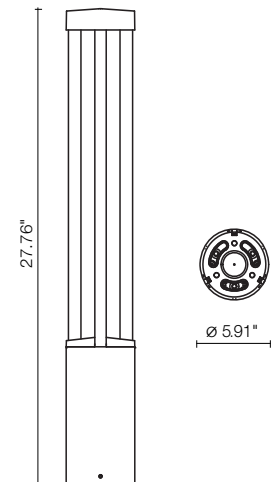

PROMENADE ROUND 01

The Promenade series are outdoor bollards available in a round or square shape with 360° downward light emission. There are 2 different height options for each, and 3 standard finishes available. Anchorage flange plate with threaded bolts included.

TECHNICAL DATA

Wattage / Input	26W (120-277VAC)
Power Supply	Integral
Construction	Body: High Corrosion Resistance, Die-cast Copper-free Aluminum Lens: Tempered Glass Screws: Stainless Steel Gasket: Silicone Rubber
CCT	3000K, 4000K
BUG Rating	B1-U3-G1
Delivered Lumens	2900 lm (3000K)
Efficacy	111.54 lm/W (3000K)
Optics	360°
Finishes	Textured Gray, Anthracite Gray, Matte Black
Fixture Dimensions	Ø5.91" l x 27.76" h
Fixture Weight	14.33 lbs
LED Source	1 COB CREE "CXB 1520" LED
IP Rating	IP66
Impact Rating	IK10

Fixture Dimensions

BASE PLATE REQUIRED - See Page 2

ORDERING INFORMATION

Example: 601501P-30K-360-AG.

601501P	-	360	-
Model No.	CCT	Optics	Finish
601501P	30K - 3000K 40K - 4000K	360 - 360°	TG - Textured Gray AG - Anthracite Gray MB - Matte Black

Job Name/Date:

Fixture Type Designation:

ACCESSORIES Installation

AC053
Base Plate
(REQUIRED)

PHOTOMETRIC DATA

Note: all Photometry is 3000K

Maximum Candela = 937.5

PHOTOMETRIC FILENAME : PROMENADE ROUND 01 601501P.IES