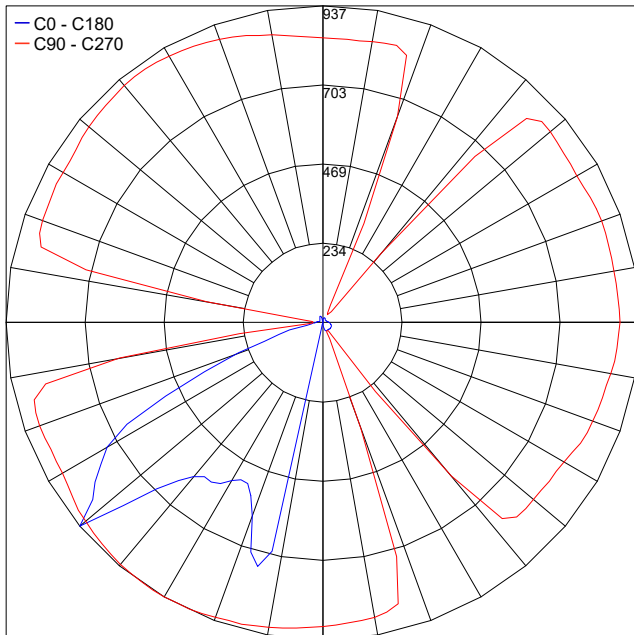

TECHNICAL DATA

Wattage / Input	26W (120-277VAC)
Power Supply	Integral
Construction	Body: High Corrosion Resistance, Die-cast Copper-free Aluminum Lens: Tempered Glass Screws: Stainless Steel Gasket: Silicone Rubber
CCT	3000K, 4000K
Delivered Lumens	2900 lm (3000K)
Efficacy	111.54 lm/W (3000K)
Optics	360°
Finishes	Textured Gray, Anthracite Gray, Matte Black
Fixture Dimensions	Ø5.91" l x 27.76" h
Fixture Weight	14.33 lbs
LED Source	1 COB CREE "CXB 1520" LED
IP Rating	IP66
Impact Rating	IK10

Fixture Dimensions

BASE PLATE REQUIRED - See Page 2

ORDERING INFORMATION

Example: 601501P-30K-360-AG.

601501P	-		-	360	-	
Model No.	CCT	Optics	Finish			
601501P	30K - 3000K 40K - 4000K	360 - 360°	TG - Textured Gray AG - Anthracite Gray MB - Matte Black			

Job Name/Date:

Fixture Type Designation:

ACCESSORIES Installation

AC053
Base Plate
(REQUIRED)

PHOTOMETRIC DATA

Note: all Photometry is 3000K

Maximum Candela = 937.5

PHOTOMETRIC FILENAME : PROMENADE ROUND 01 601501P.IES