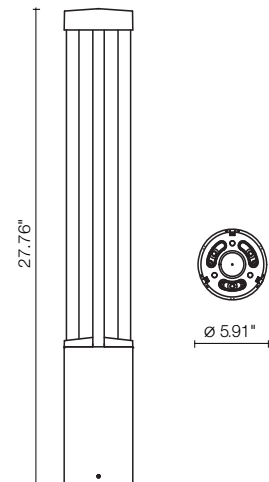

PROMENADE ROUND 01

The Promenade series are outdoor bollards available in a round or square shape with 360° downward light emission. There are 2 different height options for each, and 3 standard finishes available. Anchorage flange plate with threaded bolts included.

TECHNICAL DATA

Wattage / Input	26W (120-277VAC)
Power Supply	Integral
Construction	Body: High Corrosion Resistance, Die-cast Copper-free Aluminum Lens: Tempered Glass Screws: Stainless Steel Gasket: Silicone Rubber
CCT	3000K, 4000K
Delivered Lumens	2900 lm (3000K)
Efficacy	111.54 lm/W (3000K)
Optics	360°
Finishes	Textured Gray, Anthracite Gray, Matte Black
Fixture Dimensions	Ø5.91" l x 27.76" h
Fixture Weight	14.33 lbs
LED Source	1 COB CREE "CXB 1520" LED
IP Rating	IP66
Impact Rating	IK10

Fixture Dimensions

BASE PLATE REQUIRED - See Page 2

ORDERING INFORMATION

Example: 601501P-30K-360-AG.

601501P	-		-	360	-	
Model No.	CCT	Optics	Finish			
601501P	30K - 3000K 40K - 4000K	360 - 360°	TG - Textured Gray AG - Anthracite Gray MB - Matte Black			

Job Name/Date:

Fixture Type Designation:

ACCESSORIES Installation

AC053
Base Plate
(REQUIRED)

PHOTOMETRIC DATA

Note: all Photometry is 3000K

Maximum Candela = 937.5

PHOTOMETRIC FILENAME : PROMENADE ROUND 01 601501P.IES